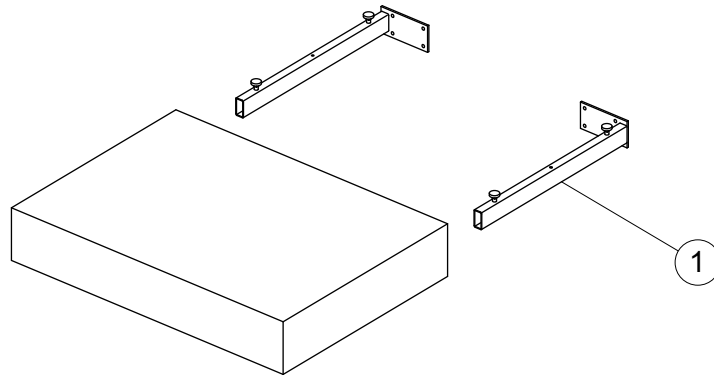

Spare parts

Console 700

Item	Description	Colour/Finish	Code No.	Quantity
1	BRACKET FOR CONSOLE Reversible		UV20367	1