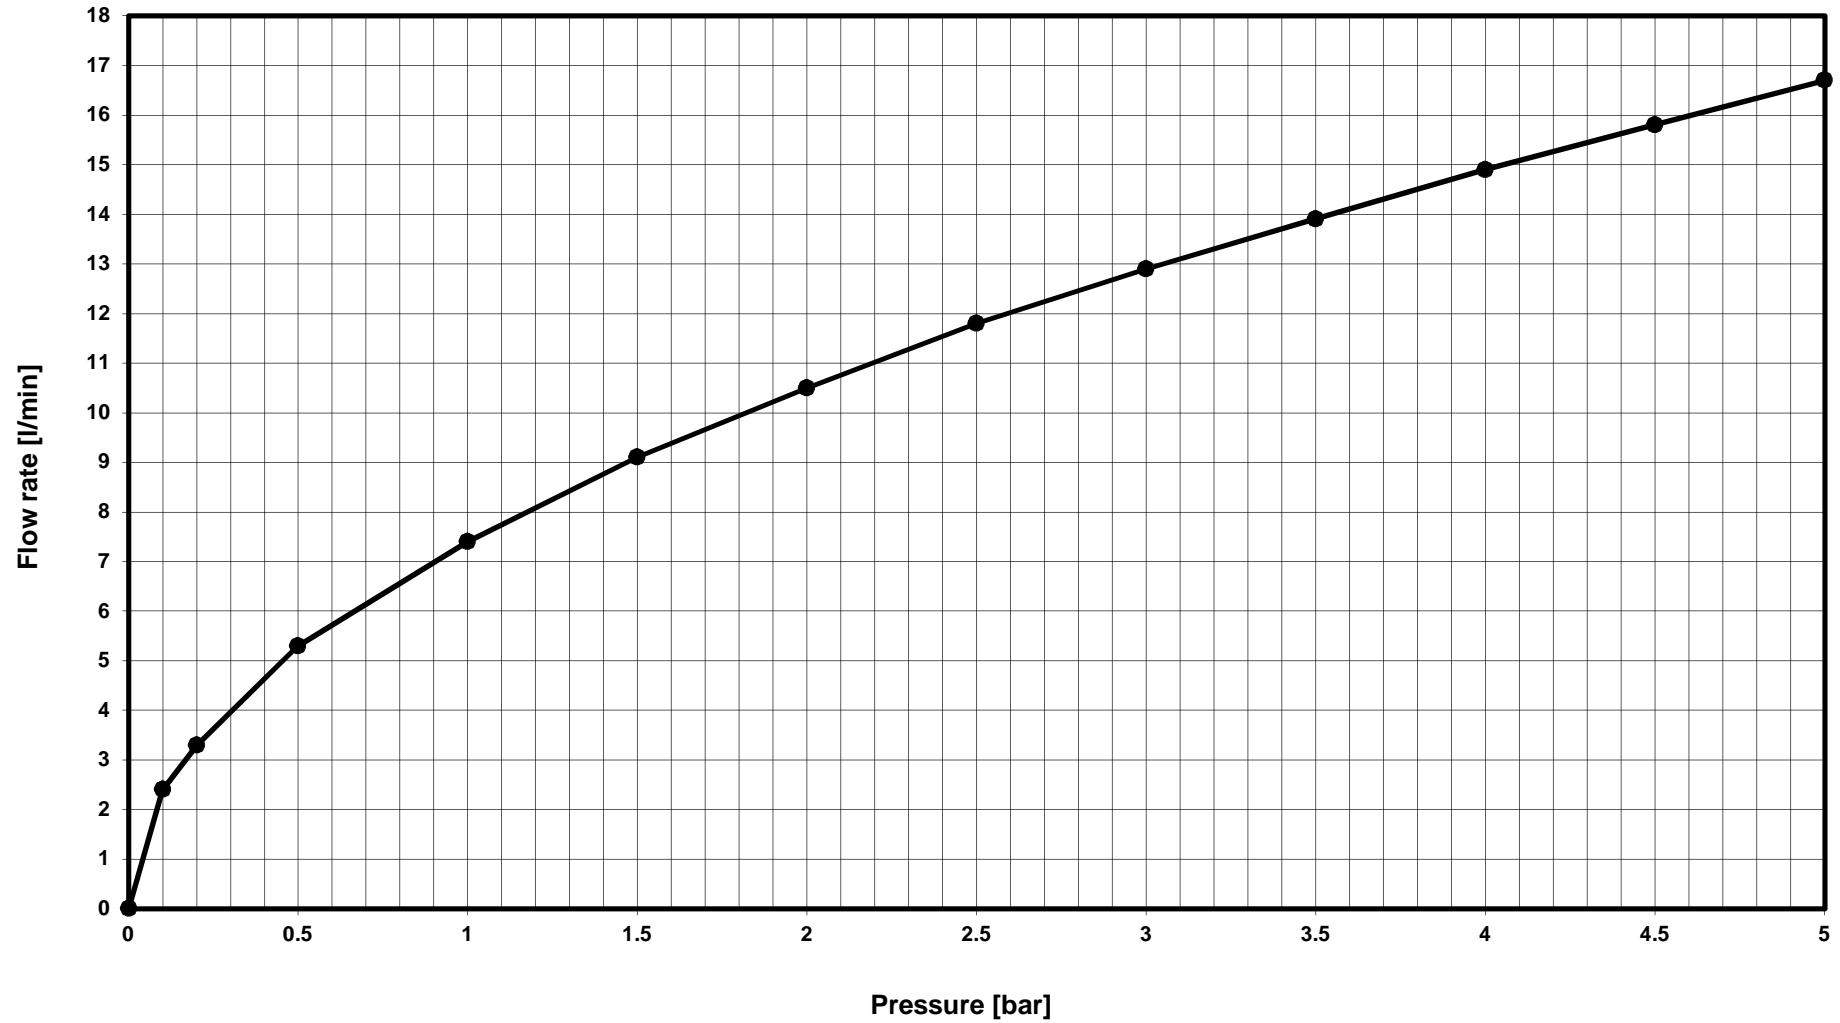

BC295AA - CLOOK SNK MXR RM HGH/SP/SLDR BLUE ST.

Ideal Standard

—●— Mixed water - series