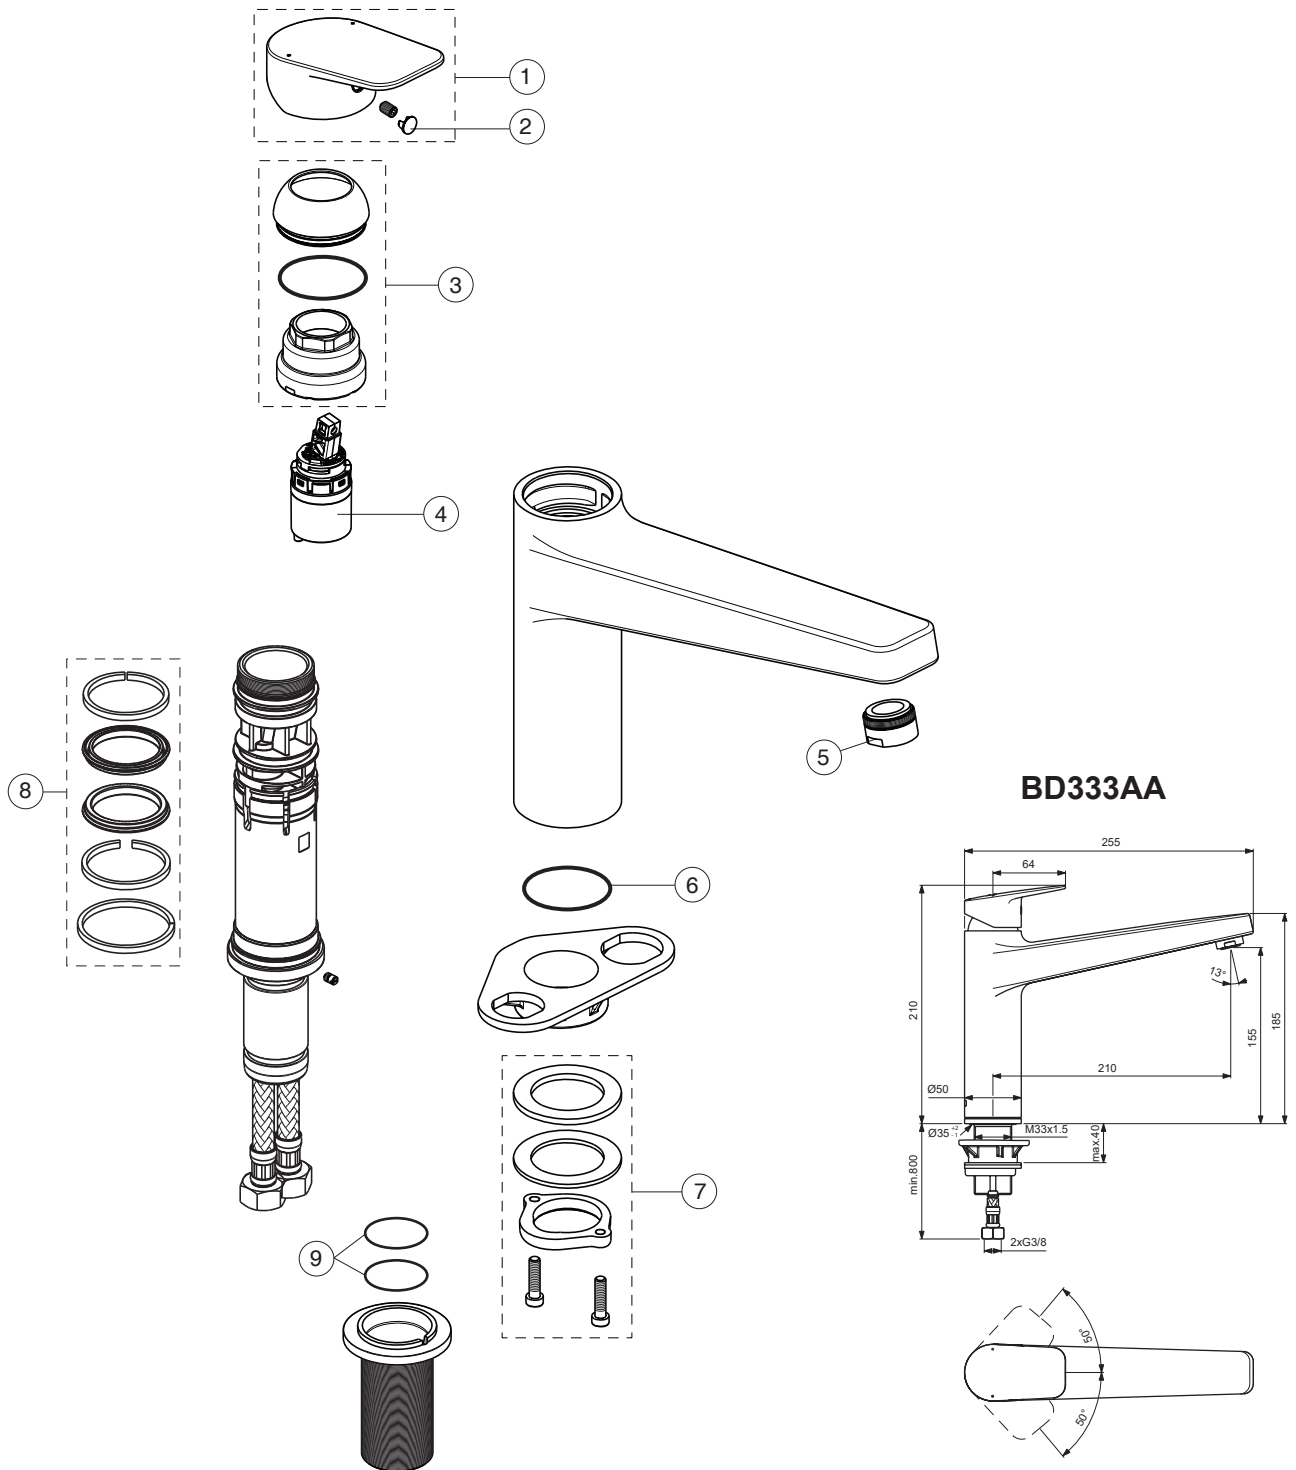

CERAPLAN

Ideal Standard

Pos.	Signify	Spare parts-Nr.	Quantity	Pos.	Signify	Spare parts-Nr.	Quantity
1	Lever,w/logo	B961734AA	1 Set				
2	Cap decorative	B960473AA	1 Pcs.				
3	Escutcheon	B961677AA	1 Set				
4	Cartridge Ø28mm-click	A861398NU	1 Pcs.				
5	Aer.casc.SLC M24x1-B	B961245AA	1 Pcs.				
6	O-Ring Ø36.2x2.62	A962575NU	1 Pcs.				
7	Connecting group	B960255NU	1 Set				
8	Sealing elements	B961676NU	1 Set				
9	O-Ring Ø21.6x2.4	B960837NU	2 Pcs.				