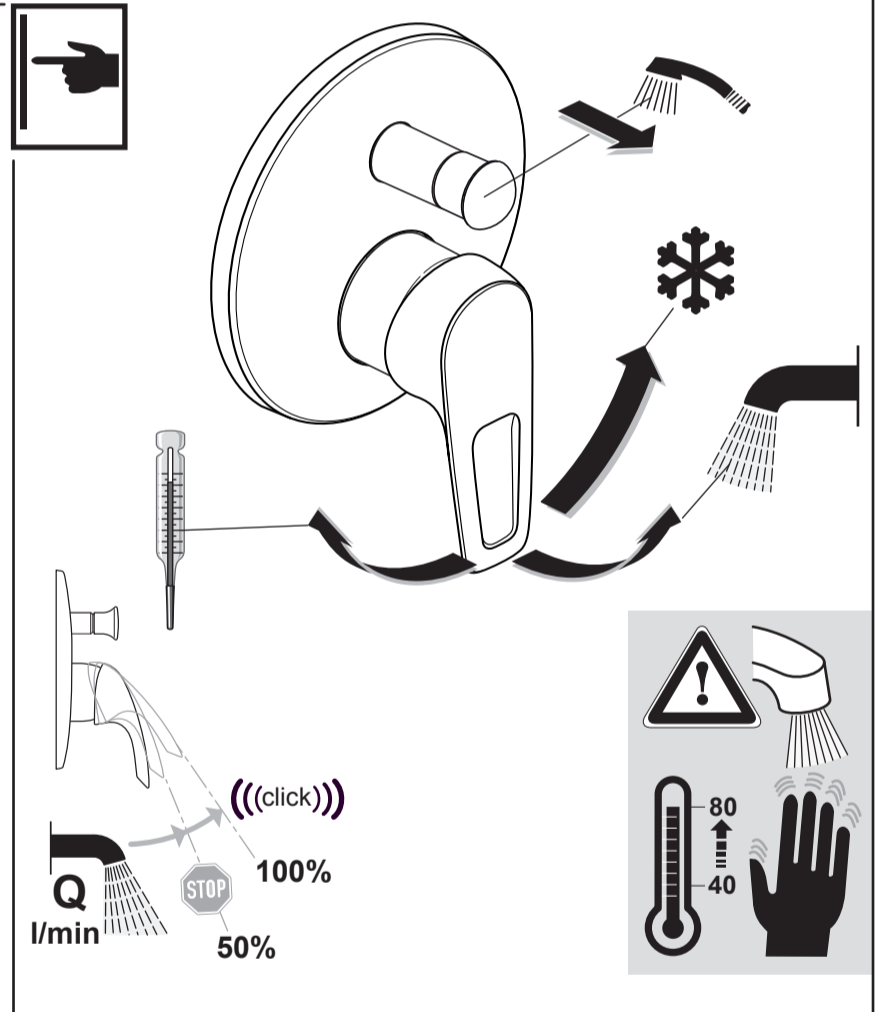

0	1	2	3	4	5	6	7	8	9
50°C	16°C	49,5	49,5	48	46	42,5	41	37	33,5	28
65°C	16°C	65	65	63,5	60,5	57	53,5	49	44,5	39
81°C	16°C	81	81	78,5	73	69	63,5	56	49	42,5