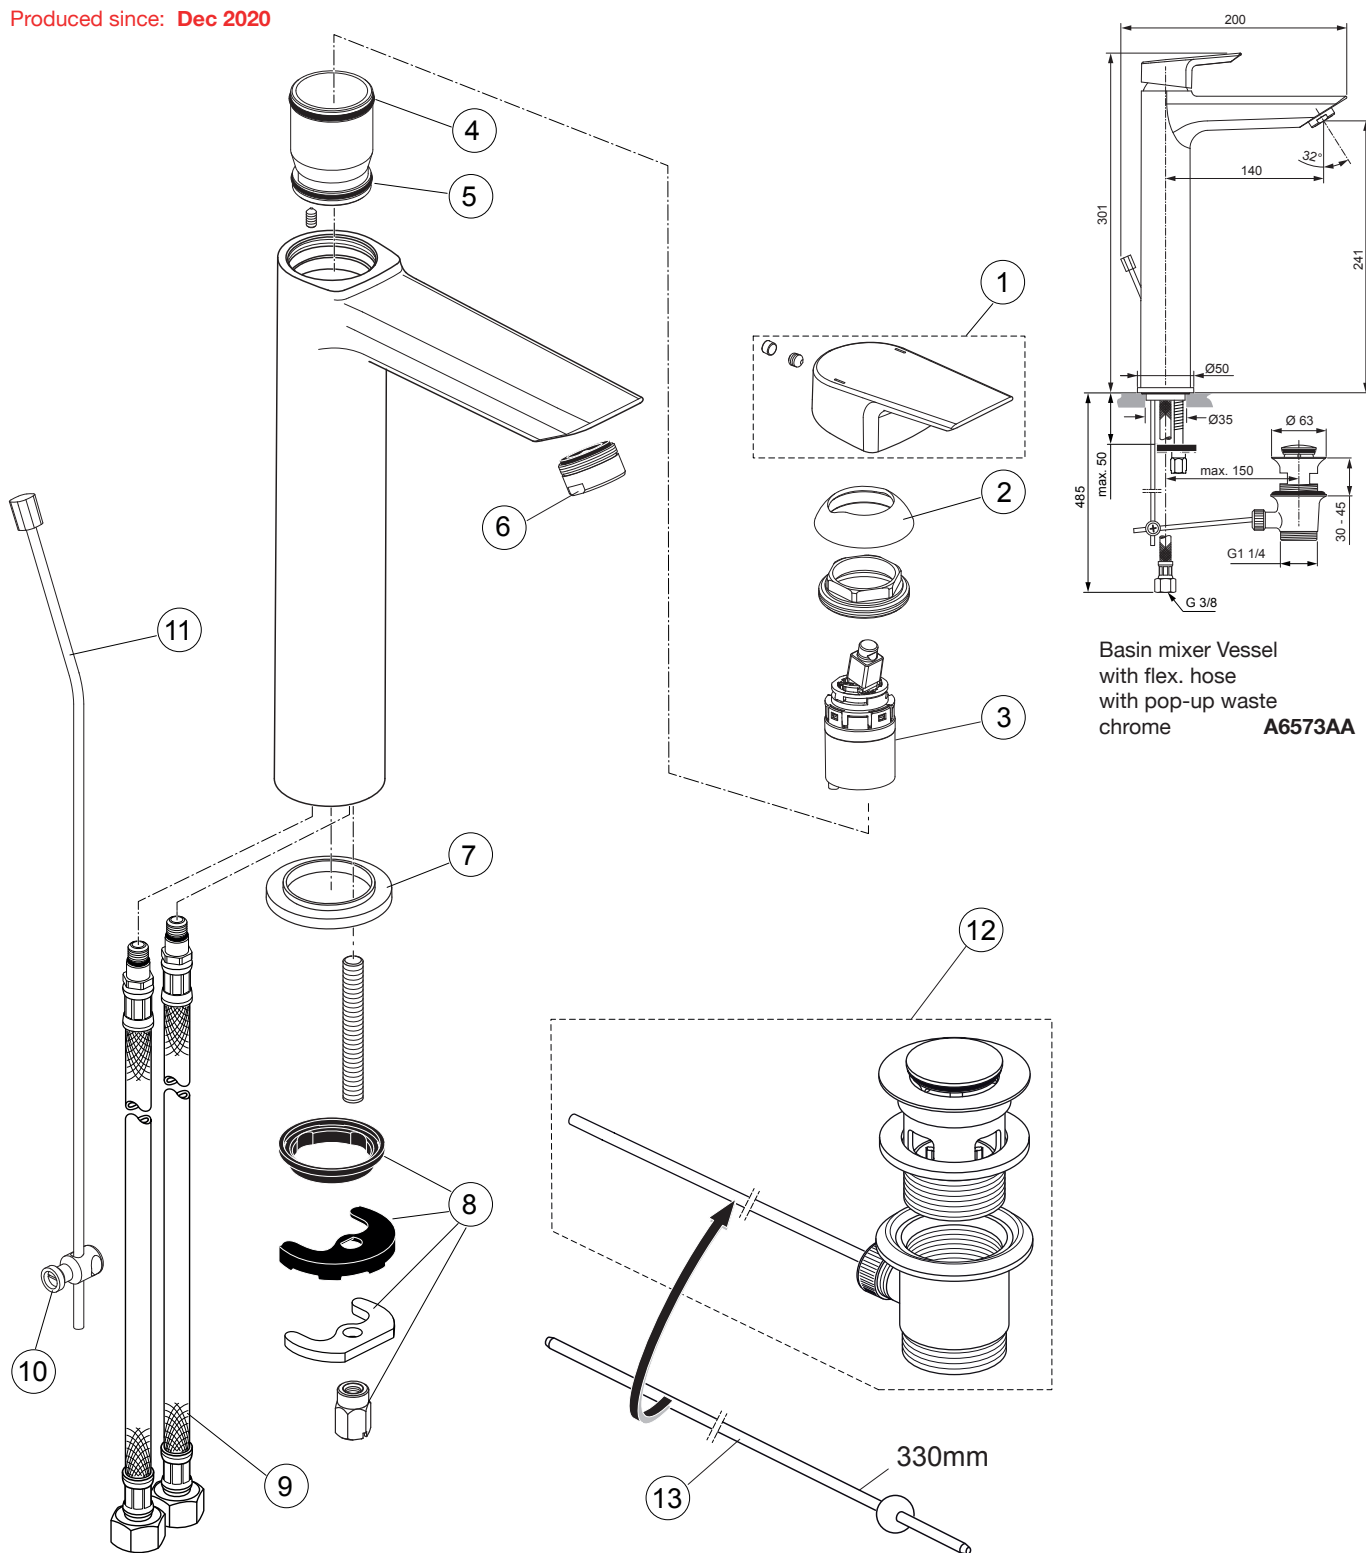

Produced since: Dec 2020

Basin mixer Vessel
with flex. hose
with pop-up waste
chrome **A6573AA**

Pos.	Description	Part-Number	Qty.	Pos.	Description	Part-Number	Qty.
1	Lever cpl. with Logo ISI	A 861 018 AA	1 Set	11	Lift rod cpl.	B 961 119 AA	1 Set
2	Cover cap	F 960 975 AA	1 pcs	12	Pop-up waste complete	A 962 991 AA	1 Set
3	Cartridge Ø28	A 861 396 NU	1 Set	13	Pop-up bar 330mm long	A 960 200 AA	1 pcs
4	O - Ring Ø28 x 2	A 963 299 NU	1 pcs	*Universal set (not all parts needed)			
5	O - Ring Ø26,7 x 1,78	A 962 825 NU	1 pcs				
6	Aerator M24x1 - 5ltr/min	B 960 754 AA	1 pcs				
7	Escutcheon	B 960 712 AA	1 pcs				
8	Fixation kit	A 964 520 NU*	1 Set				
9	Flex. hose M10x1-G3/8-550	A 960 471 NU	1 pcs				
10	Bracket	A 961 172 NU	1 pcs				

Produced since: Nov. 2015 - Dec 2020

Basin mixer Vessel
with flex. hose
with pop-up waste
chrome **A6573AA**

Pos.	Description	Part-Number	Qty.	Pos.	Description	Part-Number	Qty.
1	Lever cpl. with Logo ISI	A 861 018 AA	1 Set	13	Thread pin M4 x 8 ISO 4027		
2	Thread pin M5x6 DIN914	A 860 603 NU	1 pcs	14	Lift rod cpl. + Pos. 21	B 961 119 AA	1 Set
3	Handle plug	A 963 751 NU	1 pcs	15	Body		
4	Cover cap	F 960 975 AA	1 pcs	16	Aerator M24x1 - 5ltr/min	B 960 754 AA	1 pcs
5	Thread ring M36x1	B 961 087 NU	1 pcs	17	Escutcheon	B 960 712 AA	1 pcs
6	Handle screw M4			18	Bolt M8x63		
7	Lever adapter + screw	A 860 892 NU	1 Set	19	Fixation kit	A 964 520 NU*	1 Set
8	Cartridge Kerox Ø28 + Pos.7	F 960 855 NU	1 Set	20	Fixation kit	A 964 520 NU*	1 Set
9	Hot water limiter - 3 parts	B 961 088 NU	1 Set	21	Bracket	A 961 172 NU	1 pcs
10	Manifold			22	Pop-up waste complete	A 962 991 AA	1 Set
11	O - Ring Ø 28 x 2	A 963 299 NU	1 pcs	23	Pop-up bar 330mm long	A 960 200 AA	1 pcs
12	O - Ring Ø 26,7 x 1,78	A 962 825 NU	1 pcs				

*Universal set (not all parts needed)