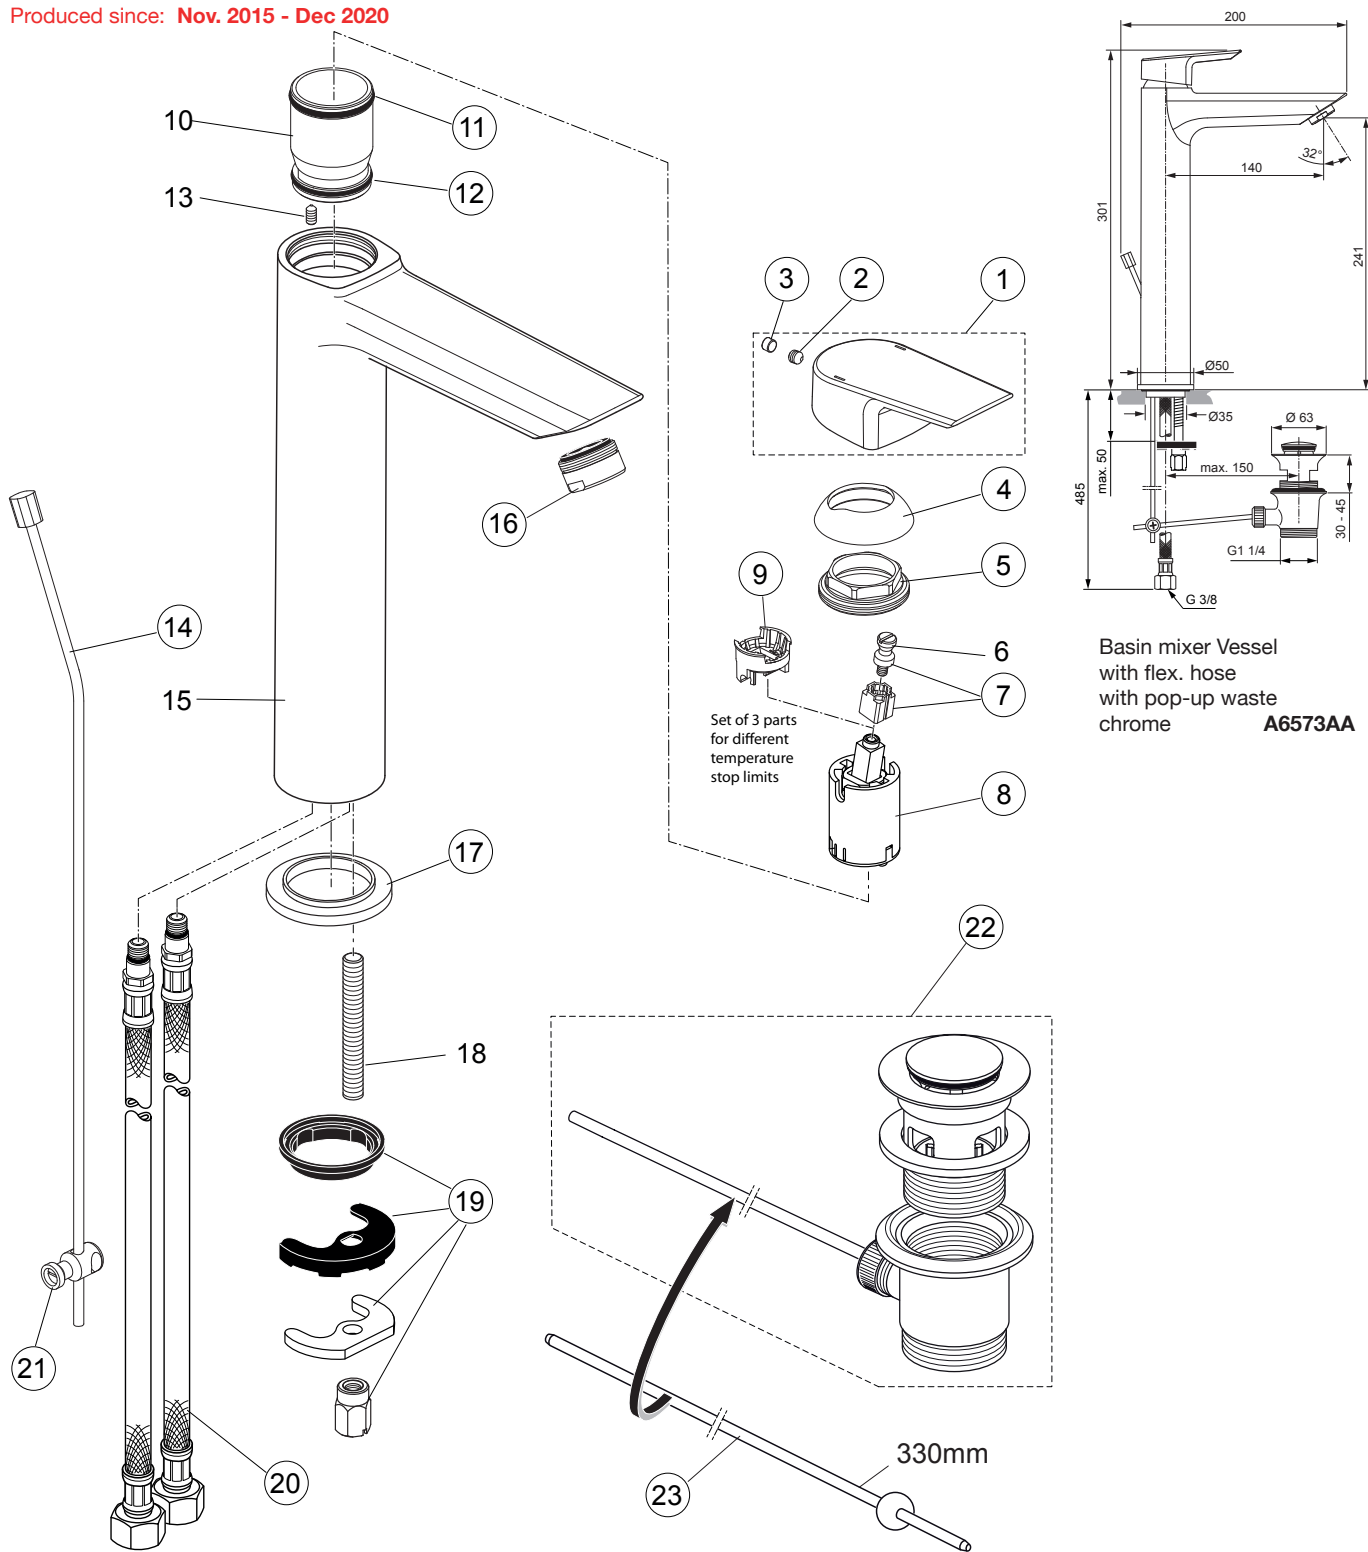

Produced since: Dec 2020

Basin mixer Vessel
with flex. hose
with pop-up waste
chrome **A6573AA**

Pos.	Description	Part-Number	Qty.	Pos.	Description	Part-Number	Qty.
1	Lever cpl. with Logo ISI	A 861 018 AA	1 Set	11	Lift rod cpl.	B 961 119 AA	1 Set
2	Cover cap	F 960 975 AA	1 pcs	12	Pop-up waste complete	A 962 991 AA	1 Set
3	Cartridge Ø28	A 861 396 NU	1 Set	13	Pop-up bar 330mm long	A 960 200 AA	1 pcs
4	O - Ring Ø28 x 2	A 963 299 NU	1 pcs	*Universal set (not all parts needed)			
5	O - Ring Ø26,7 x 1,78	A 962 825 NU	1 pcs				
6	Aerator M24x1 - 5ltr/min	B 960 754 AA	1 pcs				
7	Escutcheon	B 960 712 AA	1 pcs				
8	Fixation kit	A 964 520 NU*	1 Set				
9	Flex. hose M10x1-G3/8-550	A 960 471 NU	1 pcs				
10	Bracket	A 961 172 NU	1 pcs				

Produced since: Nov. 2015 - Dec 2020

Basin mixer Vessel
with flex. hose
with pop-up waste
chrome **A6573AA**

Pos.	Description	Part-Number	Qty.	Pos.	Description	Part-Number	Qty.
1	Lever cpl. with Logo ISI	A 861 018 AA	1 Set	13	Thread pin M4 x 8 ISO 4027		
2	Thread pin M5x6 DIN914	A 860 603 NU	1 pcs	14	Lift rod cpl. + Pos. 21	B 961 119 AA	1 Set
3	Handle plug	A 963 751 NU	1 pcs	15	Body		
4	Cover cap	F 960 975 AA	1 pcs	16	Aerator M24x1 - 5ltr/min	B 960 754 AA	1 pcs
5	Thread ring M36x1	B 961 087 NU	1 pcs	17	Escutcheon	B 960 712 AA	1 pcs
6	Handle screw M4			18	Bolt M8x63		
7	Lever adapter + screw	A 860 892 NU	1 Set	19	Fixation kit	A 964 520 NU*	1 Set
8	Cartridge Kerox Ø28 + Pos.7	F 960 855 NU	1 Set	20	Fixation kit	A 964 520 NU*	1 Set
9	Hot water limiter - 3 parts	B 961 088 NU	1 Set	21	Bracket	A 961 172 NU	1 pcs
10	Manifold			22	Pop-up waste complete	A 962 991 AA	1 Set
11	O - Ring Ø 28 x 2	A 963 299 NU	1 pcs	23	Pop-up bar 330mm long	A 960 200 AA	1 pcs
12	O - Ring Ø 26,7 x 1,78	A 962 825 NU	1 pcs				

*Universal set (not all parts needed)