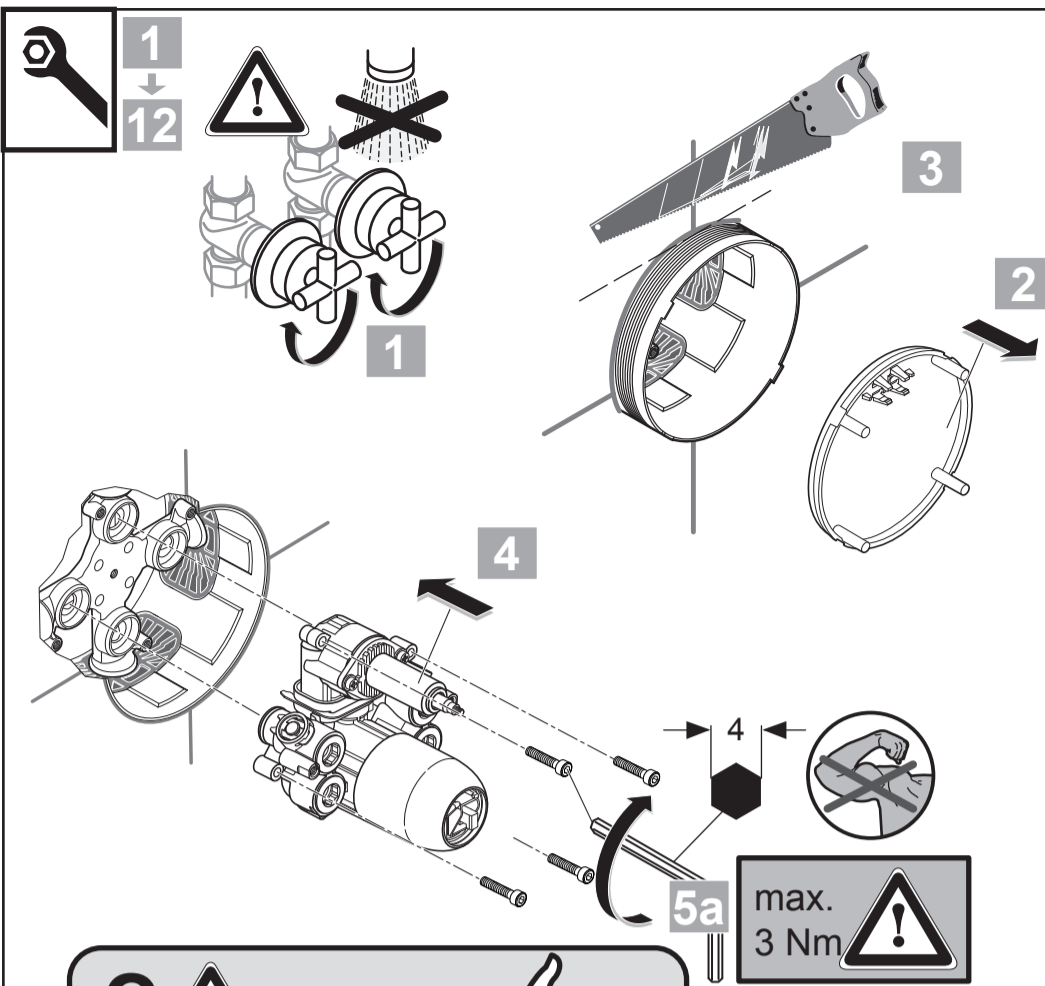

Ideal Standard

**MELANGE**  
 A 4720 ..

1220 / A 868 762  
 Made in Germany

Ideal Standard International NV  
 Corporate Village - Gent Building  
 Da Vincilaan 2  
 1935 Zaventem  
 Belgium

www.idealstandardinternational.com