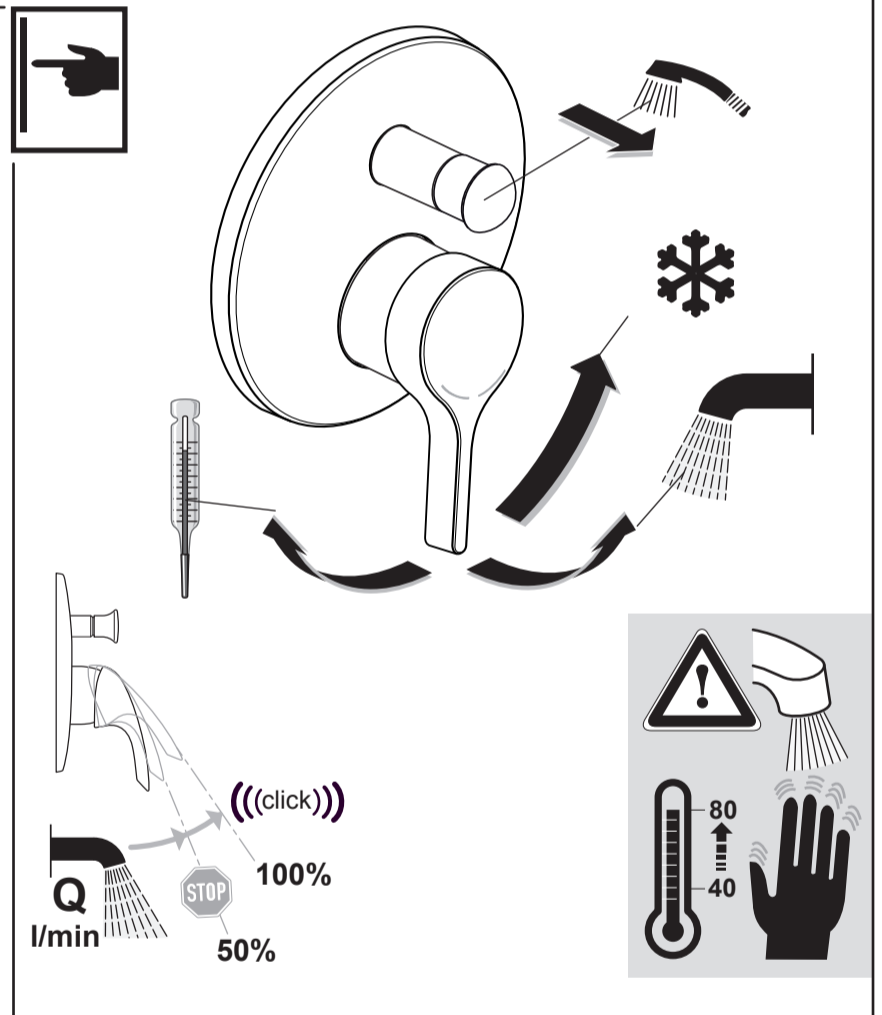

0	1	2	3	4	5	6	7	8	9
50°C	16°C	49,5	49,5	48	46	42,5	41	37	33,5	28
65°C	16°C	65	65	63,5	60,5	57	53,5	49	44,5	34,5
81°C	16°C	81	81	78,5	73	69	63,5	56	49	42,5