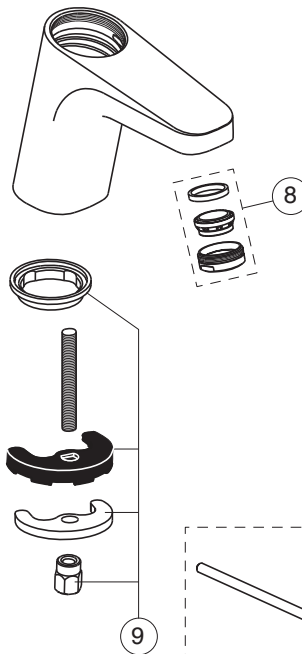

CERAFLEX

Ideal Standard

Produced from: Nov.2021

for article:
B1715AA

B1711AA

B1715AA

Pos.	Signify	Spare parts-Nr.	Quantity	Pos.	Signify	Spare parts-Nr.	Quantity
1	Lever,w/logo-set-C3	B961377AA	1 Set				
2	Cap decorative	B960473AA	1 Pcs.				
3	Rosette M38x1.5	B961373AA	1 Pcs.				
4	Screw M41x1.5/M38x1.5	B961374NU	1 Pcs.				
5	Hot limit stop	A861181NU	1 Pcs.				
6	Cartridge Ø38mm	A861156NU*	1 Pcs.				
7	O-Ring Ø38x2.5	E960059NU*	1 Set				
8	Perlator M24x1-A / 5l/min	B961383AA	1 Pcs.				
9	Connecting set	A964520NU	1 Set				
10	Pop-up drain ass.	A962991AA	1 Set				
11	Pop up waste-compl.	B960900AA	1 Pcs.				

*Universal set (not all parts needed)