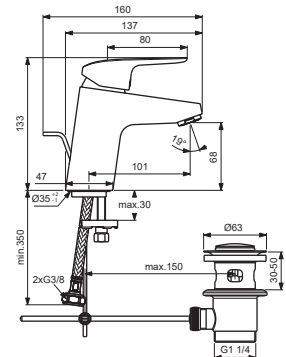

CERAFLEX

Ideal Standard

Produced from: Nov.2021

for article:
B1715AA

B1711AA

B1715AA

Pos.	Signify	Spare parts-Nr.	Quantity	Pos.	Signify	Spare parts-Nr.	Quantity
1	Lever,w/logo-set-C3	B961377AA	1 Set				
2	Cap decorative	B960473AA	1 Pcs.				
3	Rosette M38x1.5	B961373AA	1 Pcs.				
4	Screw M41x1.5/M38x1.5	B961374NU	1 Pcs.				
5	Hot limit stop	A861181NU	1 Pcs.				
6	Cartridge Ø38mm	A861156NU*	1 Pcs.				
7	O-Ring Ø38x2.5	E960059NU*	1 Set				
8	Perlator M24x1-A / 5l/min	B961383AA	1 Pcs.				
9	Connecting set	A964520NU	1 Set				
10	Pop-up drain ass.	A962991AA	1 Set				
11	Pop up waste-compl.	B960900AA	1 Pcs.				