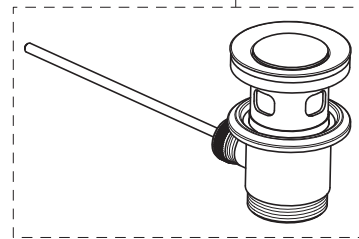

CERAFLEX

Ideal Standard

Produced from: Nov.2021

for article:
B1715AA

B1711AA

B1715AA

Pos.	Signify	Spare parts-Nr.	Quantity	Pos.	Signify	Spare parts-Nr.	Quantity
1	Lever,w/logo-set-C3	B961377AA	1 Set				
2	Cap decorative	B960473AA	1 Pcs.				
3	Rosette M38x1.5	B961373AA	1 Pcs.				
4	Screw M41x1.5/M38x1.5	B961374NU	1 Pcs.				
5	Hot limit stop	A861181NU	1 Pcs.				
6	Cartridge Ø38mm	A861156NU*	1 Pcs.				
7	O-Ring Ø38x2.5	E960059NU*	1 Set				
8	Perlator M24x1-A / 5l/min	B961383AA	1 Pcs.				
9	Connecting set	A964520NU	1 Set				
10	Pop-up drain ass.	A962991AA	1 Set				
11	Pop up waste-compl.	B960900AA	1 Pcs.				

*Universal set (not all parts needed)