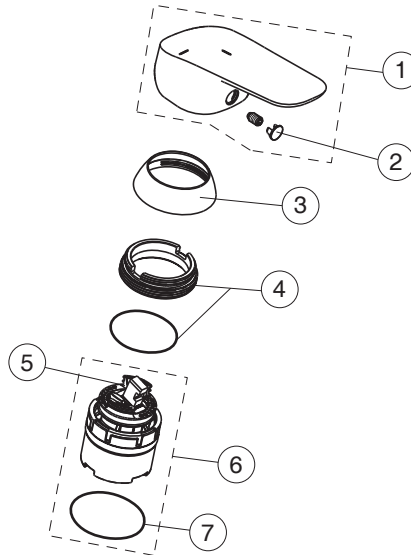

CERAFLEX

Ideal Standard

Produced from: Nov.2021

for article:
B1715AA

B1711AA

B1715AA

Pos.	Signify	Spare parts-Nr.	Quantity	Pos.	Signify	Spare parts-Nr.	Quantity
1	Lever,w/logo-set-C3	B961377AA	1 Set				
2	Cap decorative	B960473AA	1 Pcs.				
3	Rosette M38x1.5	B961373AA	1 Pcs.				
4	Screw M41x1.5/M38x1.5	B961374NU	1 Pcs.				
5	Hot limit stop	A861181NU	1 Pcs.				
6	Cartridge Ø38mm	A861156NU*	1 Pcs.				
7	O-Ring Ø38x2.5	E960059NU*	1 Set				
8	Perlator M24x1-A / 5l/min	B961383AA	1 Pcs.				
9	Connecting set	A964520NU	1 Set				
10	Pop-up drain ass.	A962991AA	1 Set				
11	Pop up waste-compl.	B960900AA	1 Pcs.				

*Universal set (not all parts needed)