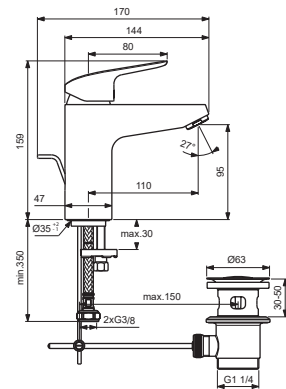

CERAFLEX

Ideal Standard

Produced from: Nov.2021

for article:
B1715AA

B1711AA

B1715AA

Pos.	Signify	Spare parts-Nr.	Quantity	Pos.	Signify	Spare parts-Nr.	Quantity
1	Lever,w/logo-set-C3	B961377AA	1 Set				
2	Cap decorative	B960473AA	1 Pcs.				
3	Rosette M38x1.5	B961373AA	1 Pcs.				
4	Screw M41x1.5/M38x1.5	B961374NU	1 Pcs.				
5	Hot limit stop	A861181NU	1 Pcs.				
6	Cartridge Ø38mm	A861156NU*	1 Pcs.				
7	O-Ring Ø38x2.5	E960059NU*	1 Set				
8	Perlator M24x1-A / 5l/min	B961383AA	1 Pcs.				
9	Connecting set	A964520NU	1 Set				
10	Pop-up drain ass.	A962991AA	1 Set				
11	Pop up waste-compl.	B960900AA	1 Pcs.				

*Universal set (not all parts needed)