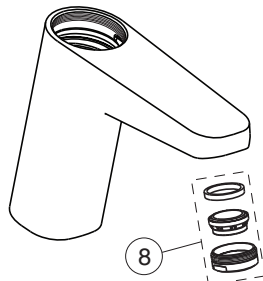

CERAFLEX

Ideal Standard

Produced from: Nov.2021

for article:
B1715AA

B1711AA

B1715AA

Pos.	Signify	Spare parts-Nr.	Quantity	Pos.	Signify	Spare parts-Nr.	Quantity
1	Lever,w/logo-set-C3	B961377AA	1 Set				
2	Cap decorative	B960473AA	1 Pcs.				
3	Rosette M38x1.5	B961373AA	1 Pcs.				
4	Screw M41x1.5/M38x1.5	B961374NU	1 Pcs.				
5	Hot limit stop	A861181NU	1 Pcs.				
6	Cartridge Ø38mm	A861156NU*	1 Pcs.				
7	O-Ring Ø38x2.5	E960059NU*	1 Set				
8	Perlator M24x1-A / 5l/min	B961383AA	1 Pcs.				
9	Connecting set	A964520NU	1 Set				
10	Pop-up drain ass.	A962991AA	1 Set				
11	Pop up waste-compl.	B960900AA	1 Pcs.				

*Universal set (not all parts needed)