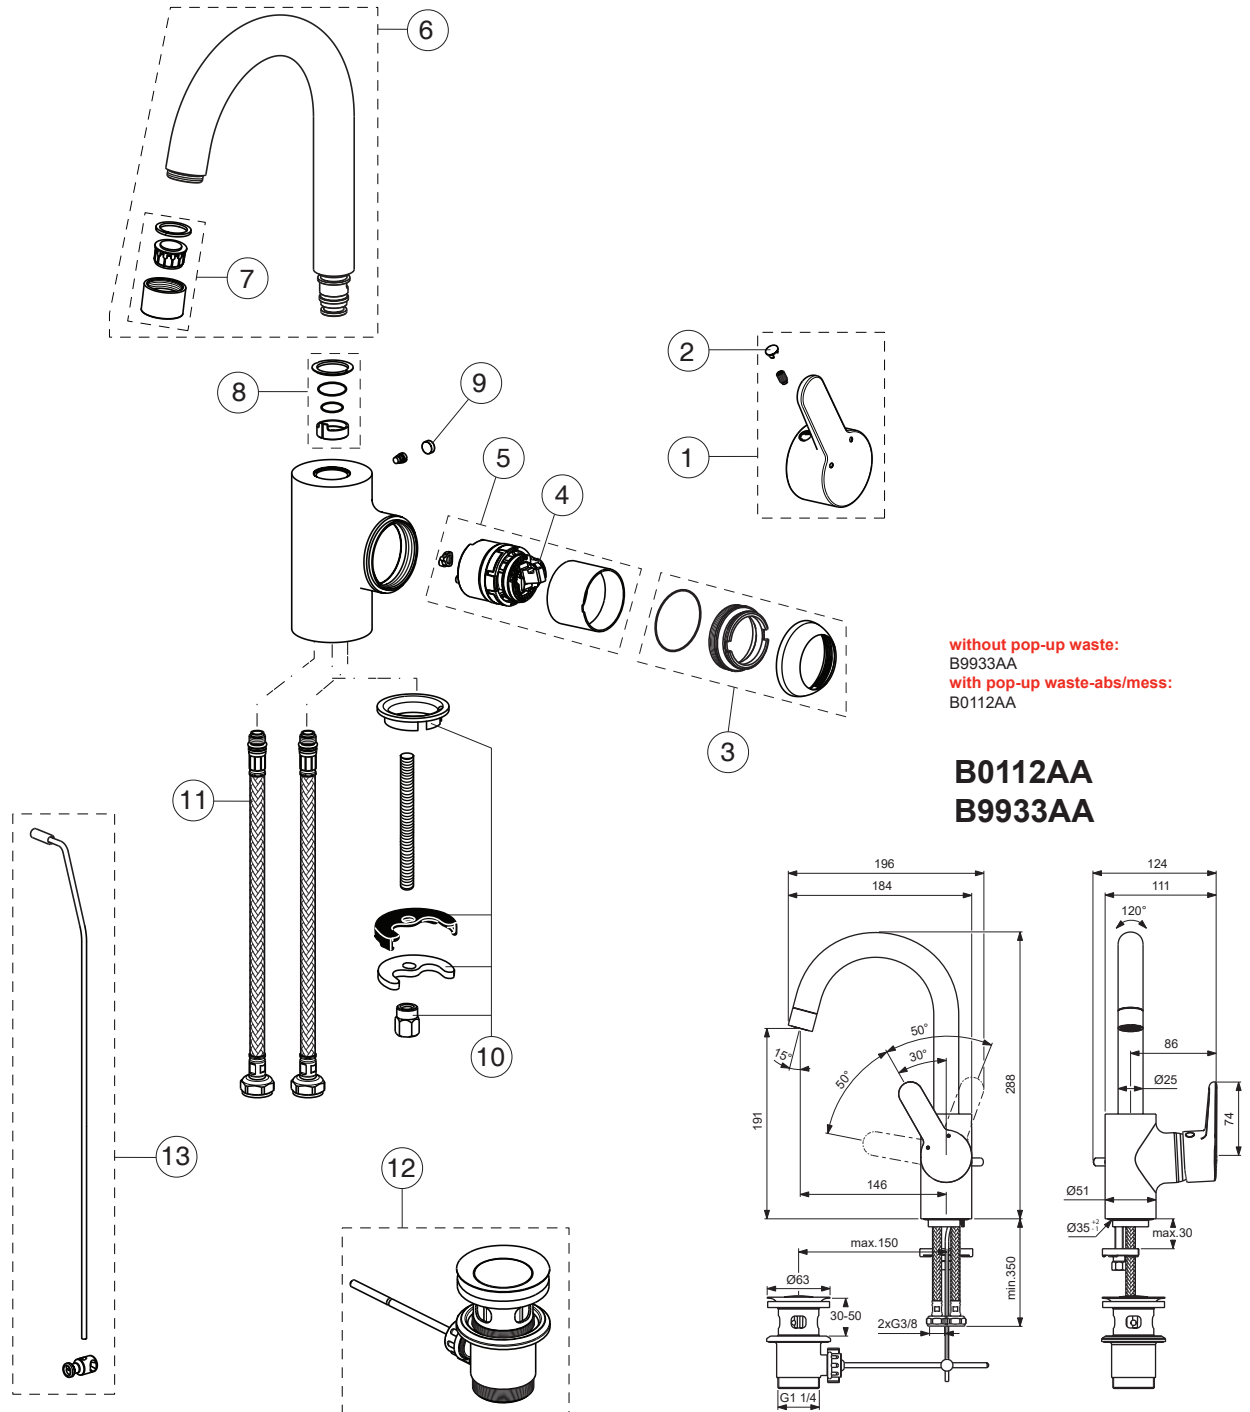

CONNECT BLUE

Produced from: Jan.2024

Pos.	Signify	Spare parts-Nr.	Quantity	Pos.	Signify	Spare parts-Nr.	Quantity
1	Lever, w/logo-compl.	B961012AA	1 Set				
2	Cap decorative	B960473AA	1 Pcs.				
3	Rosette-compl.	B961113AA	1 Set				
4	Hot limit stop	A861181NU	1 Pcs.				
5	Cartridge Ø38mm	B961491NU*	1 Set				
6	Tub.spout R145mm	B961014AA	1 Set				
7	Aerator M22x1-A	B960294AA	1 Set				
8	Sealing set for tub.spout	B960295NU	1 Set				
9	Rubber cap Ø8.1x3	B960583NU	1 Pcs.				
10	Connecting set	B960608NU	1 Set				
11	Fl.pexhose G3/8-L445mm	A963600NU	1 Pcs.				
12	Pop-up drain ass.	A962991AA	1 Set				
13	Pop up waste-compl.	B961039AA	1 Set				

*Universal set (not all parts needed)

CONNECT BLUE

Produced from: April 2022

Pos.	Signify	Spare parts-Nr.	Quantity	Pos.	Signify	Spare parts-Nr.	Quantity
1	Lever, w/logo-compl.	B961012AA	1 Set	11	Fl.pexhose G3/8-L600mm	A963679NU**	1 Pcs.
2	Cap decorative	B960473AA	1 Pcs.	12	Pop-up drain ass.	A962991AA	1 Set
3	Rosette-compl.	B961113AA	1 Set	13	Pop up waste-compl.	B961039AA	1 Set
4	Hot limit stop	A861181NU	1 Pcs.				
5	Cartridge Ø38mm	B961491NU*	1 Set				
6	Tub.spout R200mm	B960293AA	1 Set				
6a	Tub.spout R145mm	B961014AA	1 Set				
	Tub.spout R145mm-ECO**		1 Set				
7	Aerator M22x1-A	B960294AA	1 Set				
	Aerator M24x1-5 l	B961021AA**	1 Set				
8	Sealing set for tub.spout	B960295NU	1 Set				
9	Rubber cap Ø8.1x3	B960583NU	1 Pcs.				
10	Connecting set	B960608NU	1 Set				
11	Fl.pexhose G3/8-L445mm	A963600NU	1 Pcs.				

*Universal set (not all parts needed)

** for B1645AA