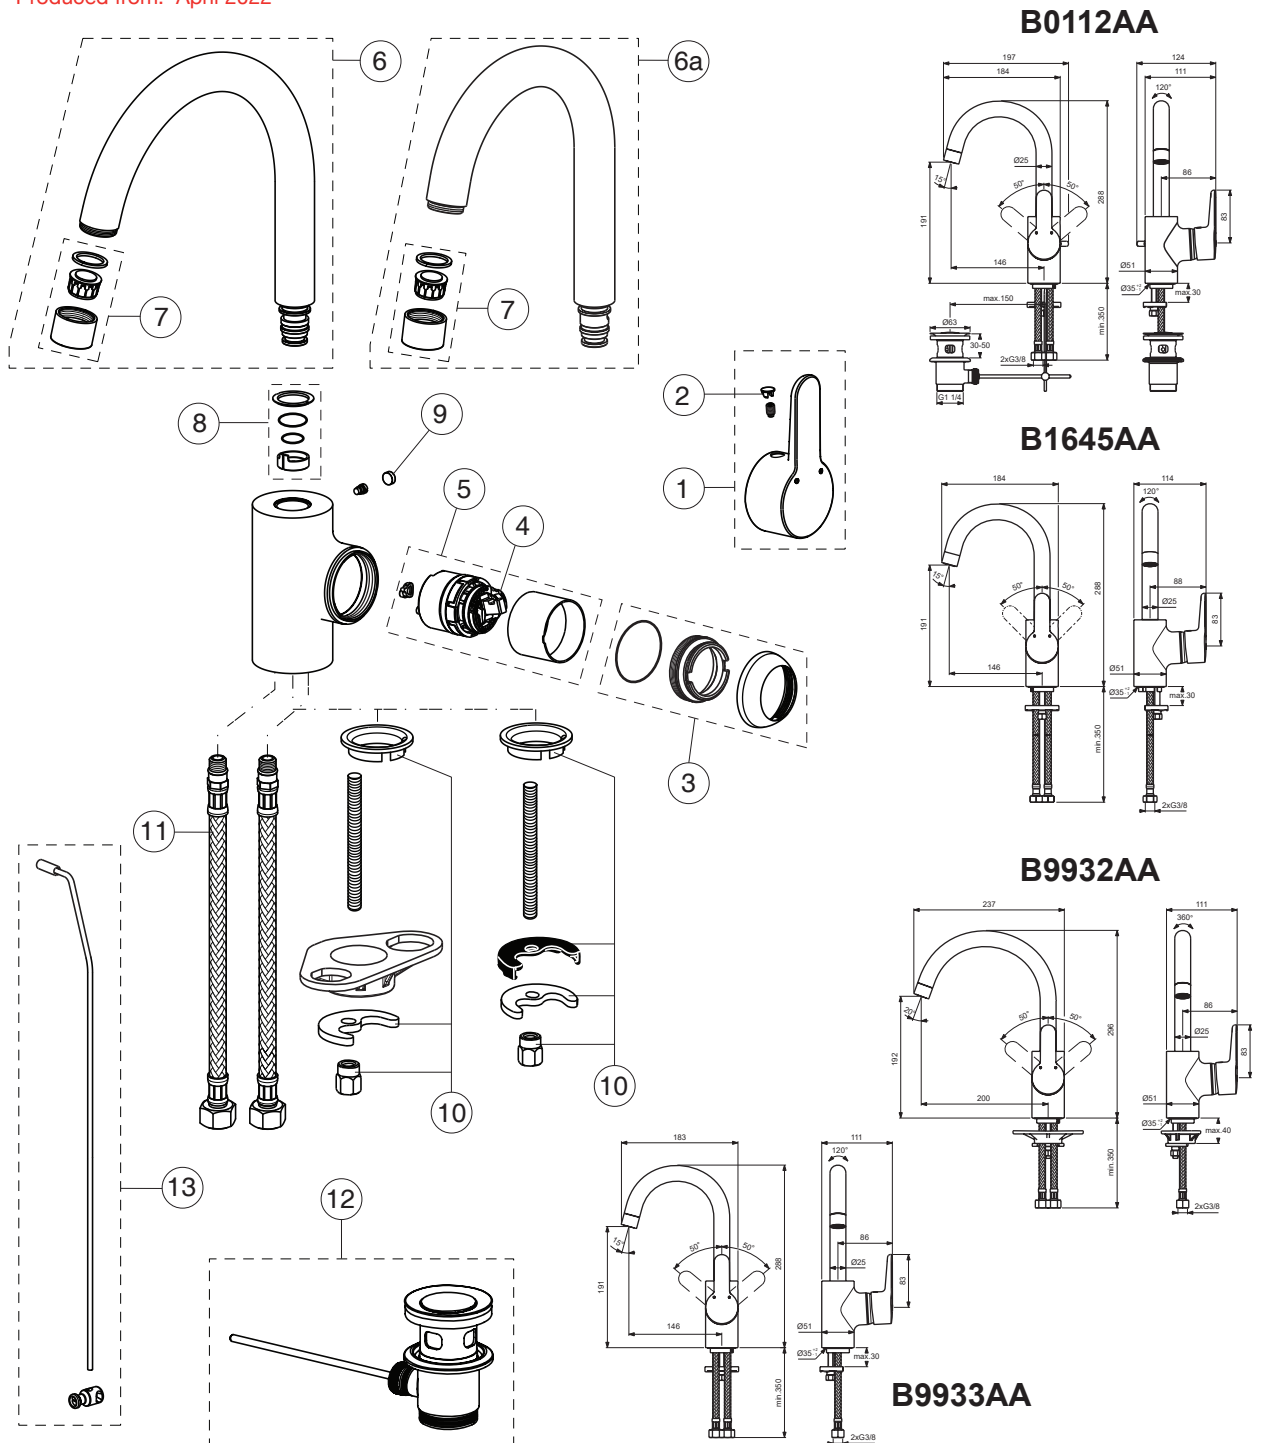

CONNECT BLUE

Produced from: Jan.2024

Pos.	Signify	Spare parts-Nr.	Quantity	Pos.	Signify	Spare parts-Nr.	Quantity
1	Lever, w/logo-compl.	B961012AA	1 Set				
2	Cap decorative	B960473AA	1 Pcs.				
3	Rosette-compl.	B961113AA	1 Set				
4	Hot limit stop	A861181NU	1 Pcs.				
5	Cartridge Ø38mm	B961491NU*	1 Set				
6	Tub.spout R145mm	B961014AA	1 Set				
7	Aerator M22x1-A	B960294AA	1 Set				
8	Sealing set for tub.spout	B960295NU	1 Set				
9	Rubber cap Ø8.1x3	B960583NU	1 Pcs.				
10	Connecting set	B960608NU	1 Set				
11	Fl.pexhose G3/8-L445mm	A963600NU	1 Pcs.				
12	Pop-up drain ass.	A962991AA	1 Set				
13	Pop up waste-compl.	B961039AA	1 Set				

*Universal set (not all parts needed)

CONNECT BLUE

Produced from: April 2022

Pos.	Signify	Spare parts-Nr.	Quantity	Pos.	Signify	Spare parts-Nr.	Quantity
1	Lever, w/logo-compl.	B961012AA	1 Set	11	Fl.pexhose G3/8-L600mm	A963679NU**	1 Pcs.
2	Cap decorative	B960473AA	1 Pcs.	12	Pop-up drain ass.	A962991AA	1 Set
3	Rosette-compl.	B961113AA	1 Set	13	Pop up waste-compl.	B961039AA	1 Set
4	Hot limit stop	A861181NU	1 Pcs.				
5	Cartridge Ø38mm	B961491NU*	1 Set				
6	Tub.spout R200mm	B960293AA	1 Set				
6a	Tub.spout R145mm	B961014AA	1 Set				
	Tub.spout R145mm-ECO**		1 Set				
7	Aerator M22x1-A	B960294AA	1 Set				
	Aerator M24x1-5 l	B961021AA**	1 Set				
8	Sealing set for tub.spout	B960295NU	1 Set				
9	Rubber cap Ø8.1x3	B960583NU	1 Pcs.				
10	Connecting set	B960608NU	1 Set				
11	Fl.pexhose G3/8-L445mm	A963600NU	1 Pcs.				

*Universal set (not all parts needed)

** for B1645AA