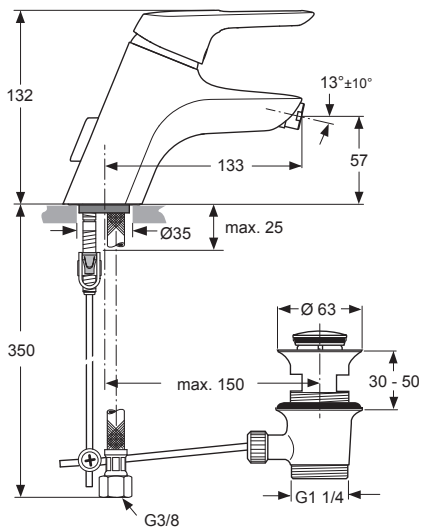

Ceramic Blue A5655.. A5657..

Ideal Standard

Produced from: Dec. 2020

SL bidet mixer flex. hose with pop-up waste chrome

A5655AA

SL bidet mixer Cu-pipe with pop-up waste chrome

A5657AA

Pos.	Description	Part-Number	Qty.	Pos.	Description	Part-Number	Qty.
1	Lever cpl. with Logo ISI	A 963 313 AA	1 pcs	9	Lift rod with pull knob	A 963 357 AA	1 pcs
2	Cover + key	B 960 862 AA	1 Set	10	Bracket	A 963 404 NU	1 pcs
3	Hot-Limit-Stop Cartridge	A 861 181 NU	1 pcs	11	Pop-up waste complete	B 960 853 AA	1 pcs
4	Cartridge Ø40 complete	A 861 156 NU*	1 Set				
5	Ball joint M18x1 complete	A 962 385 AA	1 pcs				
6	Aerator M16,5x1 -5ltr-	A 962 708 NU	1 pcs				
7	Key for aerator	A 960 196 NU	1 Set				
8	Fixation kit Top-Fix	A 960 949 NU	1 Set				

A5657AA

Pos.	Description	Part-Number	Qty.	Pos.	Description	Part-Number	Qty.
1	Lever compl. with Logo ISI	A 963 313 AA	1 pcs	14	O-ring Ø 8x1,5		
2	Cap red/blue for handle	A 963 054 NU	1 pcs	15	Inlet BDT with M18x1		
3	Thread pin M5x10 DIN915	A 963 309 NU	1 pcs	16	Ball joint M18x1 complete	A 962 385 AA	1 pcs
4	Cover + pos.5 + key	B 960 862 AA	1 pcs	17	Aerator M16,5x1 -5ltr	A 962 708 NU	1 pcs
5	Thread ring M43x1,5 / M41x1,5			18	Cu-pipe fixation		
6	Hot-Limit-Stop Cartridge	A 861 181 NU	1 pcs	19	Fixation kit Top-Fix	A 960 949 NU	1 Set
7	Cartridge Ø40 complete	A 861 156 NU**	1 Set	20	Lift rod with pull knob	A 963 357 XX	1 pcs
8	Manifold			21	Bracket	A 963 404 NU	1 pcs
9	Clip			22	Pop-up waste complete	B 960 853 AA*	1 pcs
10	O-ring Ø 10x2,5			23	Key for aerator	A 960 196 NU	1 Set
11	Flex. hose / Clip / G3/8			24	Insert for socket wrench (key for pos. 5)		
12	Cu-pipe / clip-technology 13 Body / container						