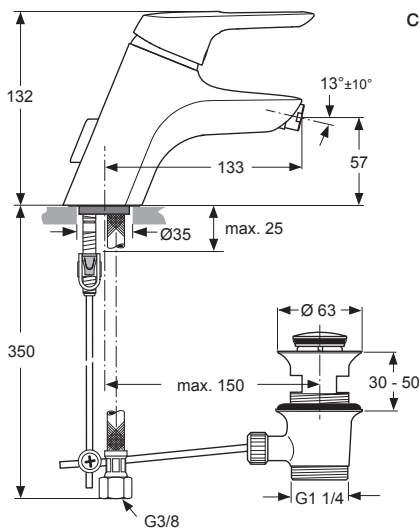

A5657AA

Pos.	Description	Part-Number	Qty.	Pos.	Description	Part-Number	Qty.
1	Lever compl. with Logo ISI	A 963 313 AA	1 pcs	14	O-ring Ø 8x1,5		
2	Cap red/blue for handle	A 963 054 NU	1 pcs	15	Inlet BDT with M18x1		
3	Thread pin M5x10 DIN915	A 963 309 NU	1 pcs	16	Ball joint M18x1 complete	A 962 385 AA	1 pcs
4	Cover + pos.5 + key	B 960 862 AA	1 pcs	17	Aerator M16,5x1 -5ltr	A 962 708 NU	1 pcs
5	Thread ring M43x1,5 / M41x1,5			18	Cu-pipe fixation		
6	Hot-Limit-Stop Cartridge	A 861 181 NU	1 pcs	19	Fixation kit Top-Fix	A 960 949 NU	1 Set
7	Cartridge Ø40 complete	A 861 156 NU**	1 Set	20	Lift rod with pull knob	A 963 357 XX	1 pcs
8	Manifold			21	Bracket	A 963 404 NU	1 pcs
9	Clip			22	Pop-up waste complete	B 960 853 AA*	1 pcs
10	O-ring Ø 10x2,5			23	Key for aerator	A 960 196 NU	1 Set
11	Flex. hose / Clip / G3/8			24	Insert for socket wrench (key for pos. 5)		
12	Cu-pipe / clip-technology 13 Body / container						

A5657AA

Replace XX with the appropriate finish code
chrome = AA,

Example spare part order:
A 963 313 AA in chrome

Pos.	Description	Part-Number	Qty.	Pos.	Description	Part-Number	Qty.
1	Lever compl. with Logo ISI	A 963 313 XX	1 pcs	14	O-ring Ø 8x1,5		
2	Cap red/blue for handle	A 963 054 NU	1 pcs	15	Inlet BDT with M18x1		
3	Thread pin M5x10 DIN915	A 963 309 NU	1 pcs	16	Ball joint M18x1 complete	A 962 385 XX	1 pcs
4	Cover + pos.5 + key	B 960 862 XX	1 pcs	17	Aerator M16,5x1 -5ltr	A 962 708 NU	1 pcs
5	Thread ring M43x1,5 / M41x1,5			18	Cu-pipe fixation		
6	ECO-function / Hot limiter	A 963 314 NU	1 Set	19	Fixation kit Top-Fix	A 960 949 NU	1 Set
7	Cartridge Ø40 complete	A 963 785 NU	1 pcs	20	Lift rod with pull knob	A 963 357 XX	1 pcs
8	Manifold			21	Bracket	A 963 404 NU	1 pcs
9	Clip			22	Pop-up waste complete	B 960 853 XX*	1 pcs
10	O-ring Ø 10x2,5			23	Key for aerator	A 960 196 NU	1 Set
11	Flex. hose / Clip / G3/8			24	Insert for socket wrench (key for pos. 5)		
12	Cu-pipe / clip-technology 13 Body / container						