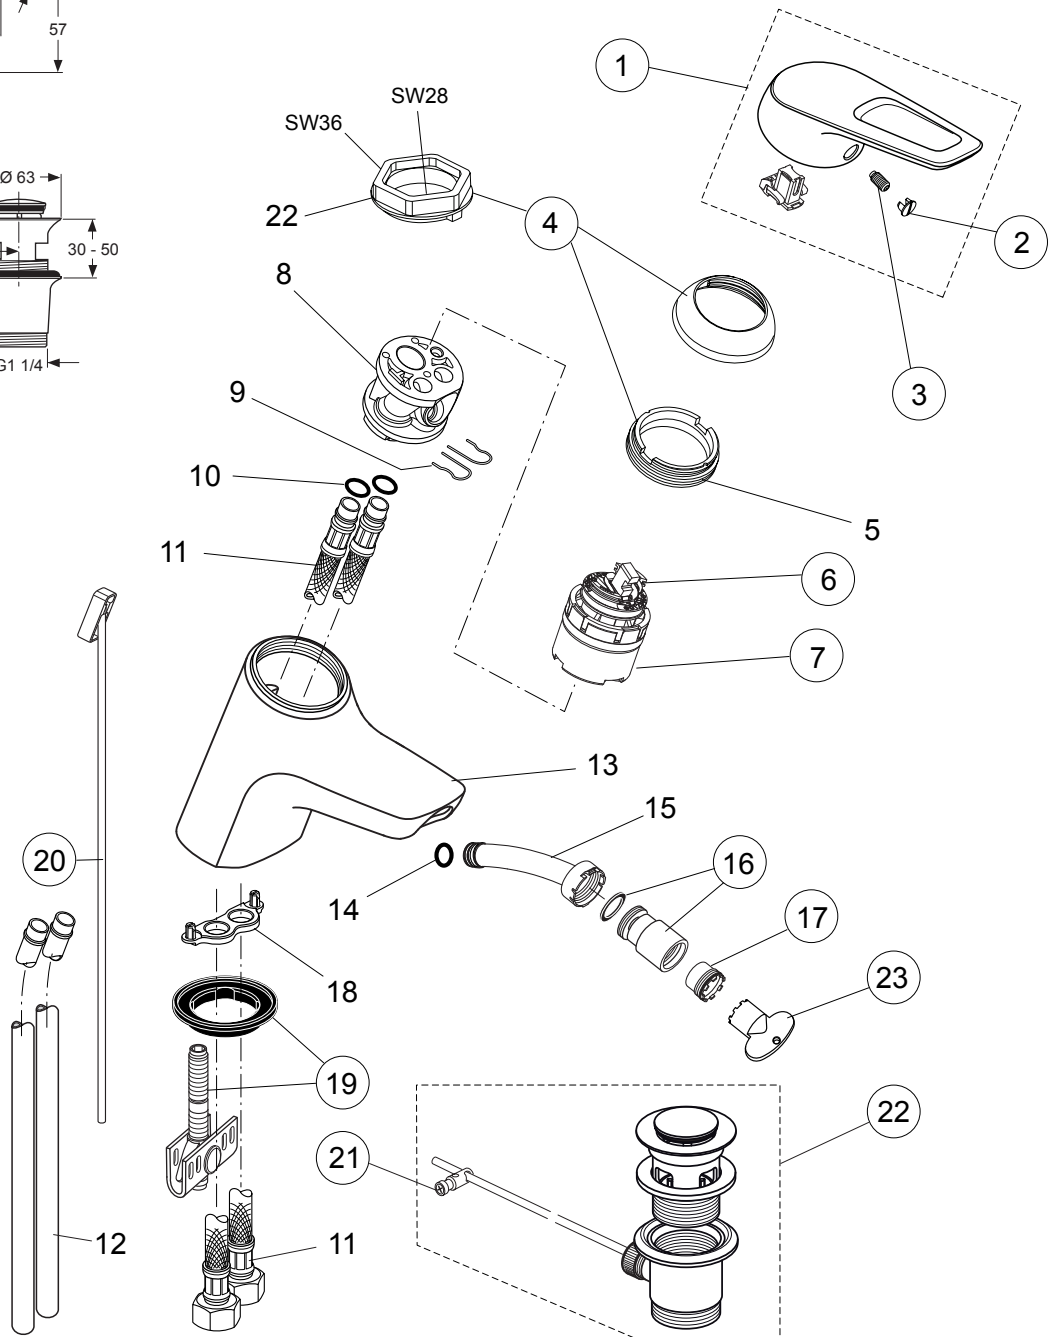

A5657AA

Pos.	Description	Part-Number	Qty.	Pos.	Description	Part-Number	Qty.
1	Lever compl. with Logo ISI	A 963 313 AA	1 pcs	14	O-ring Ø 8x1,5		
2	Cap red/blue for handle	A 963 054 NU	1 pcs	15	Inlet BDT with M18x1		
3	Thread pin M5x10 DIN915	A 963 309 NU	1 pcs	16	Ball joint M18x1 complete	A 962 385 AA	1 pcs
4	Cover + pos.5 + key	B 960 862 AA	1 pcs	17	Aerator M16,5x1 -5ltr	A 962 708 NU	1 pcs
5	Thread ring M43x1,5 / M41x1,5			18	Cu-pipe fixation		
6	Hot-Limit-Stop Cartridge	A 861 181 NU	1 pcs	19	Fixation kit Top-Fix	A 960 949 NU	1 Set
7	Cartridge Ø40 complete	A 861 156 NU**	1 Set	20	Lift rod with pull knob	A 963 357 XX	1 pcs
8	Manifold			21	Bracket	A 963 404 NU	1 pcs
9	Clip			22	Pop-up waste complete	B 960 853 AA*	1 pcs
10	O-ring Ø 10x2,5			23	Key for aerator	A 960 196 NU	1 Set
11	Flex. hose / Clip / G3/8			24	Insert for socket wrench (key for pos. 5)		
12	Cu-pipe / clip-technology 13 Body / container						

A5657AA

Replace XX with the appropriate finish code
chrome = AA,

Example spare part order:
A 963 313 AA in chrome

Pos.	Description	Part-Number	Qty.	Pos.	Description	Part-Number	Qty.
1	Lever compl. with Logo ISI	A 963 313 XX	1 pcs	14	O-ring Ø 8x1,5		
2	Cap red/blue for handle	A 963 054 NU	1 pcs	15	Inlet BDT with M18x1		
3	Thread pin M5x10 DIN915	A 963 309 NU	1 pcs	16	Ball joint M18x1 complete	A 962 385 XX	1 pcs
4	Cover + pos.5 + key	B 960 862 XX	1 pcs	17	Aerator M16,5x1 -5ltr	A 962 708 NU	1 pcs
5	Thread ring M43x1,5 / M41x1,5			18	Cu-pipe fixation		
6	ECO-function / Hot limiter	A 963 314 NU	1 Set	19	Fixation kit Top-Fix	A 960 949 NU	1 Set
7	Cartridge Ø40 complete	A 963 785 NU	1 pcs	20	Lift rod with pull knob	A 963 357 XX	1 pcs
8	Manifold			21	Bracket	A 963 404 NU	1 pcs
9	Clip			22	Pop-up waste complete	B 960 853 XX*	1 pcs
10	O-ring Ø 10x2,5			23	Key for aerator	A 960 196 NU	1 Set
11	Flex. hose / Clip / G3/8			24	Insert for socket wrench (key for pos. 5)		
12	Cu-pipe / clip-technology 13 Body / container						