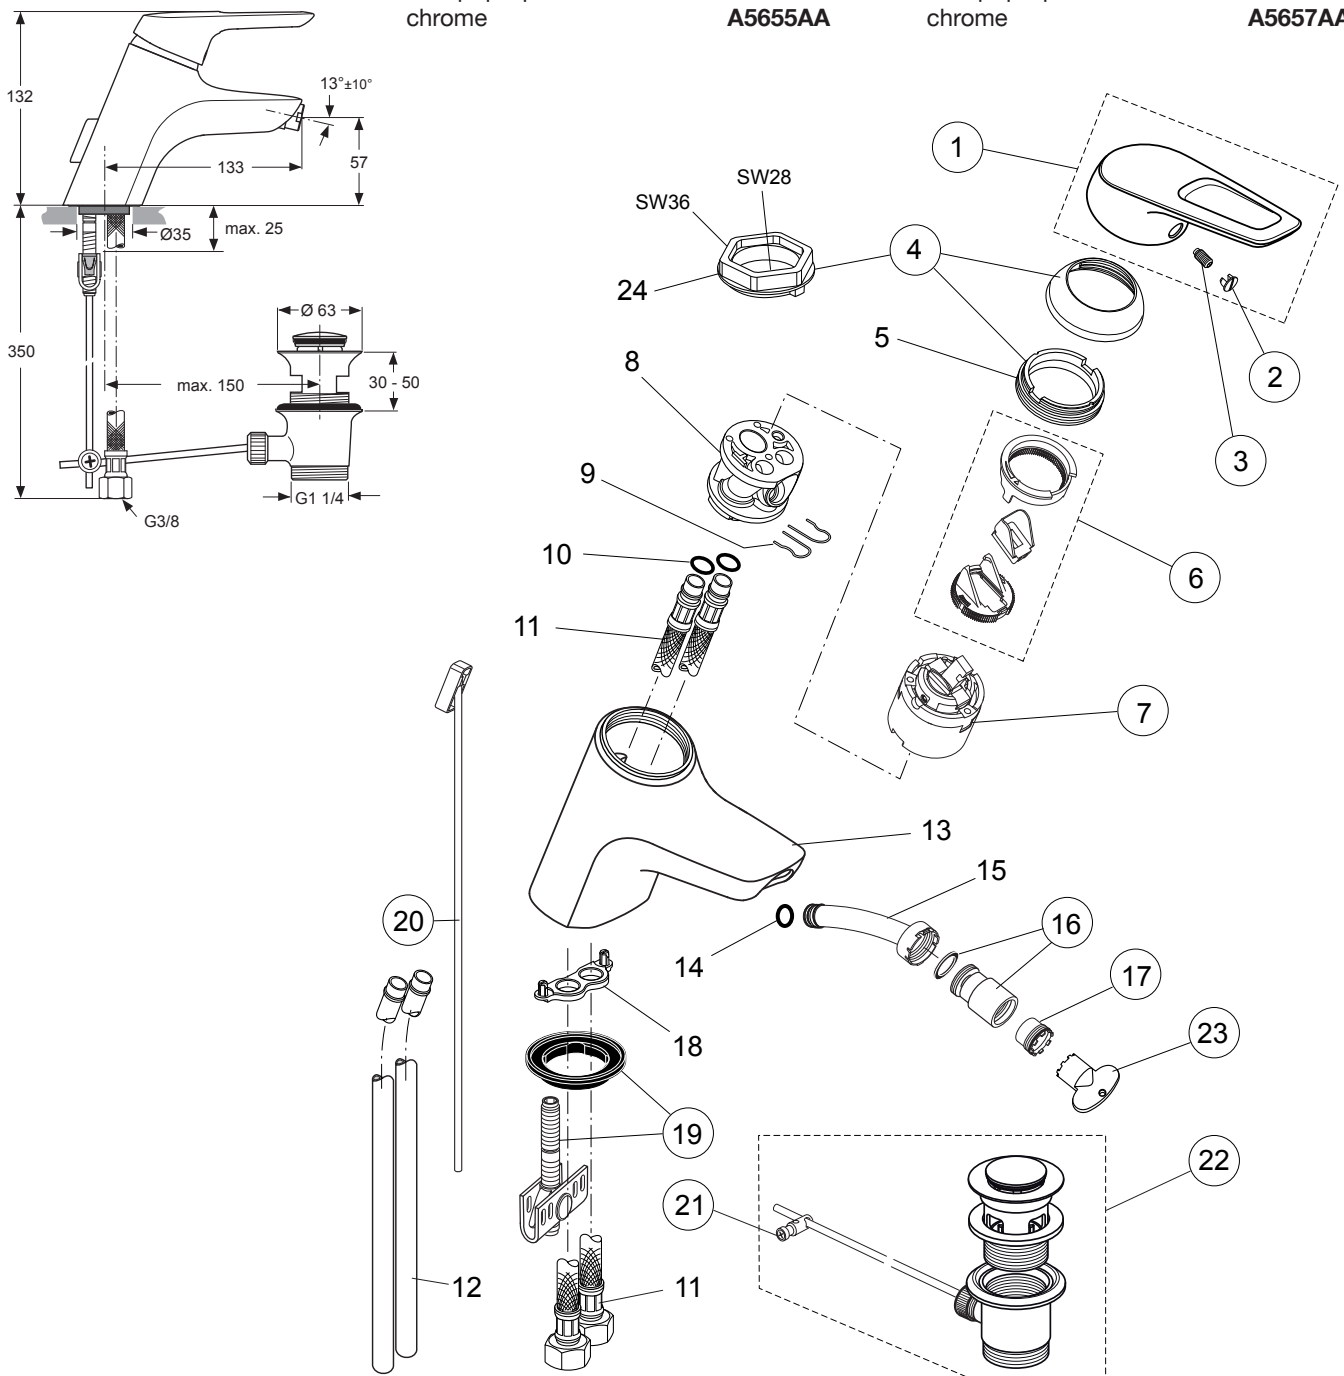

A5657AA

Pos.	Description	Part-Number	Qty.	Pos.	Description	Part-Number	Qty.
1	Lever compl. with Logo ISI	A 963 313 AA	1 pcs	14	O-ring Ø 8x1,5		
2	Cap red/blue for handle	A 963 054 NU	1 pcs	15	Inlet BDT with M18x1		
3	Thread pin M5x10 DIN915	A 963 309 NU	1 pcs	16	Ball joint M18x1 complete	A 962 385 AA	1 pcs
4	Cover + pos.5 + key	B 960 862 AA	1 pcs	17	Aerator M16,5x1 -5ltr	A 962 708 NU	1 pcs
5	Thread ring M43x1,5 / M41x1,5			18	Cu-pipe fixation		
6	Hot-Limit-Stop Cartridge	A 861 181 NU	1 pcs	19	Fixation kit Top-Fix	A 960 949 NU	1 Set
7	Cartridge Ø40 complete	A 861 156 NU**	1 Set	20	Lift rod with pull knob	A 963 357 XX	1 pcs
8	Manifold			21	Bracket	A 963 404 NU	1 pcs
9	Clip			22	Pop-up waste complete	B 960 853 AA*	1 pcs
10	O-ring Ø 10x2,5			23	Key for aerator	A 960 196 NU	1 Set
11	Flex. hose / Clip / G3/8			24	Insert for socket wrench (key for pos. 5)		
12	Cu-pipe / clip-technology 13 Body / container						

A5657AA

Replace XX with the appropriate finish code
chrome = AA,

Example spare part order:
A 963 313 AA in chrome

Pos.	Description	Part-Number	Qty.	Pos.	Description	Part-Number	Qty.
1	Lever compl. with Logo ISI	A 963 313 XX	1 pcs	14	O-ring Ø 8x1,5		
2	Cap red/blue for handle	A 963 054 NU	1 pcs	15	Inlet BDT with M18x1		
3	Thread pin M5x10 DIN915	A 963 309 NU	1 pcs	16	Ball joint M18x1 complete	A 962 385 XX	1 pcs
4	Cover + pos.5 + key	B 960 862 XX	1 pcs	17	Aerator M16,5x1 -5ltr	A 962 708 NU	1 pcs
5	Thread ring M43x1,5 / M41x1,5			18	Cu-pipe fixation		
6	ECO-function / Hot limiter	A 963 314 NU	1 Set	19	Fixation kit Top-Fix	A 960 949 NU	1 Set
7	Cartridge Ø40 complete	A 963 785 NU	1 pcs	20	Lift rod with pull knob	A 963 357 XX	1 pcs
8	Manifold			21	Bracket	A 963 404 NU	1 pcs
9	Clip			22	Pop-up waste complete	B 960 853 XX*	1 pcs
10	O-ring Ø 10x2,5			23	Key for aerator	A 960 196 NU	1 Set
11	Flex. hose / Clip / G3/8			24	Insert for socket wrench (key for pos. 5)		
12	Cu-pipe / clip-technology 13 Body / container						