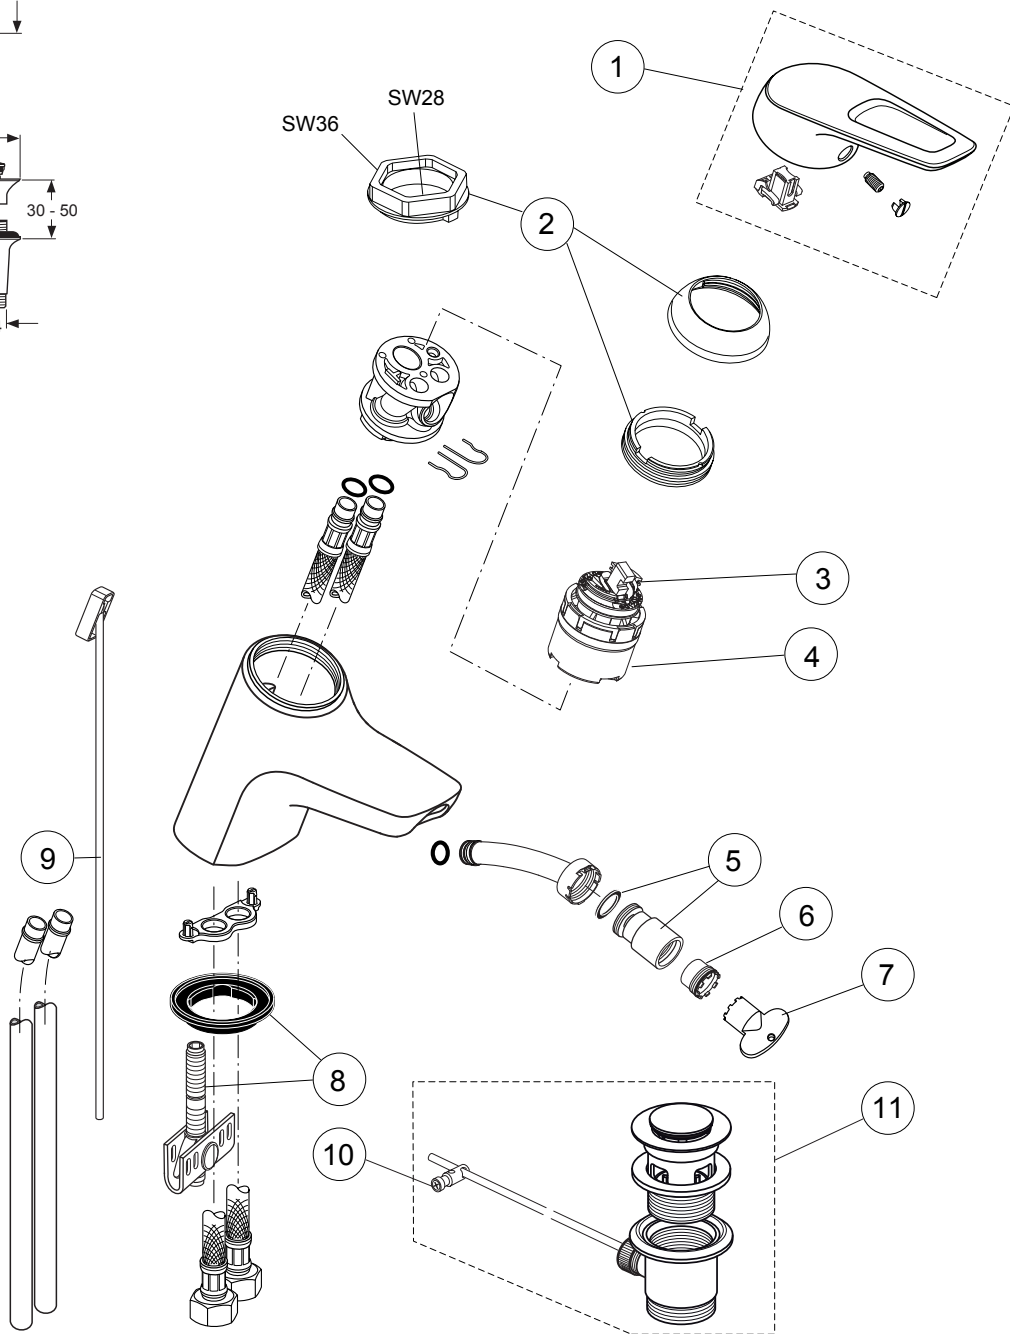

Ceramic Blue A5655.. A5657..

Ideal Standard

Produced from: Dec. 2020

SL bidet mixer flex. hose with pop-up waste chrome

A5655AA

SL bidet mixer Cu-pipe with pop-up waste chrome

A5657AA

Pos.	Description	Part-Number	Qty.	Pos.	Description	Part-Number	Qty.
1	Lever cpl. with Logo ISI	A 963 313 AA	1 pcs	9	Lift rod with pull knob	A 963 357 AA	1 pcs
2	Cover + key	B 960 862 AA	1 Set	10	Bracket	A 963 404 NU	1 pcs
3	Hot-Limit-Stop Cartridge	A 861 181 NU	1 pcs	11	Pop-up waste complete	B 960 853 AA	1 pcs
4	Cartridge Ø40 complete	A 861 156 NU*	1 Set				
5	Ball joint M18x1 complete	A 962 385 AA	1 pcs				
6	Aerator M16,5x1 -5ltr-	A 962 708 NU	1 pcs				
7	Key for aerator	A 960 196 NU	1 Set				
8	Fixation kit Top-Fix	A 960 949 NU	1 Set				

A5657AA

Pos.	Description	Part-Number	Qty.	Pos.	Description	Part-Number	Qty.
1	Lever compl. with Logo ISI	A 963 313 AA	1 pcs	14	O-ring Ø 8x1,5		
2	Cap red/blue for handle	A 963 054 NU	1 pcs	15	Inlet BDT with M18x1		
3	Thread pin M5x10 DIN915	A 963 309 NU	1 pcs	16	Ball joint M18x1 complete	A 962 385 AA	1 pcs
4	Cover + pos.5 + key	B 960 862 AA	1 pcs	17	Aerator M16,5x1 -5ltr	A 962 708 NU	1 pcs
5	Thread ring M43x1,5 / M41x1,5			18	Cu-pipe fixation		
6	Hot-Limit-Stop Cartridge	A 861 181 NU	1 pcs	19	Fixation kit Top-Fix	A 960 949 NU	1 Set
7	Cartridge Ø40 complete	A 861 156 NU**	1 Set	20	Lift rod with pull knob	A 963 357 XX	1 pcs
8	Manifold			21	Bracket	A 963 404 NU	1 pcs
9	Clip			22	Pop-up waste complete	B 960 853 AA*	1 pcs
10	O-ring Ø 10x2,5			23	Key for aerator	A 960 196 NU	1 Set
11	Flex. hose / Clip / G3/8			24	Insert for socket wrench (key for pos. 5)		
12	Cu-pipe / clip-technology 13 Body / container						