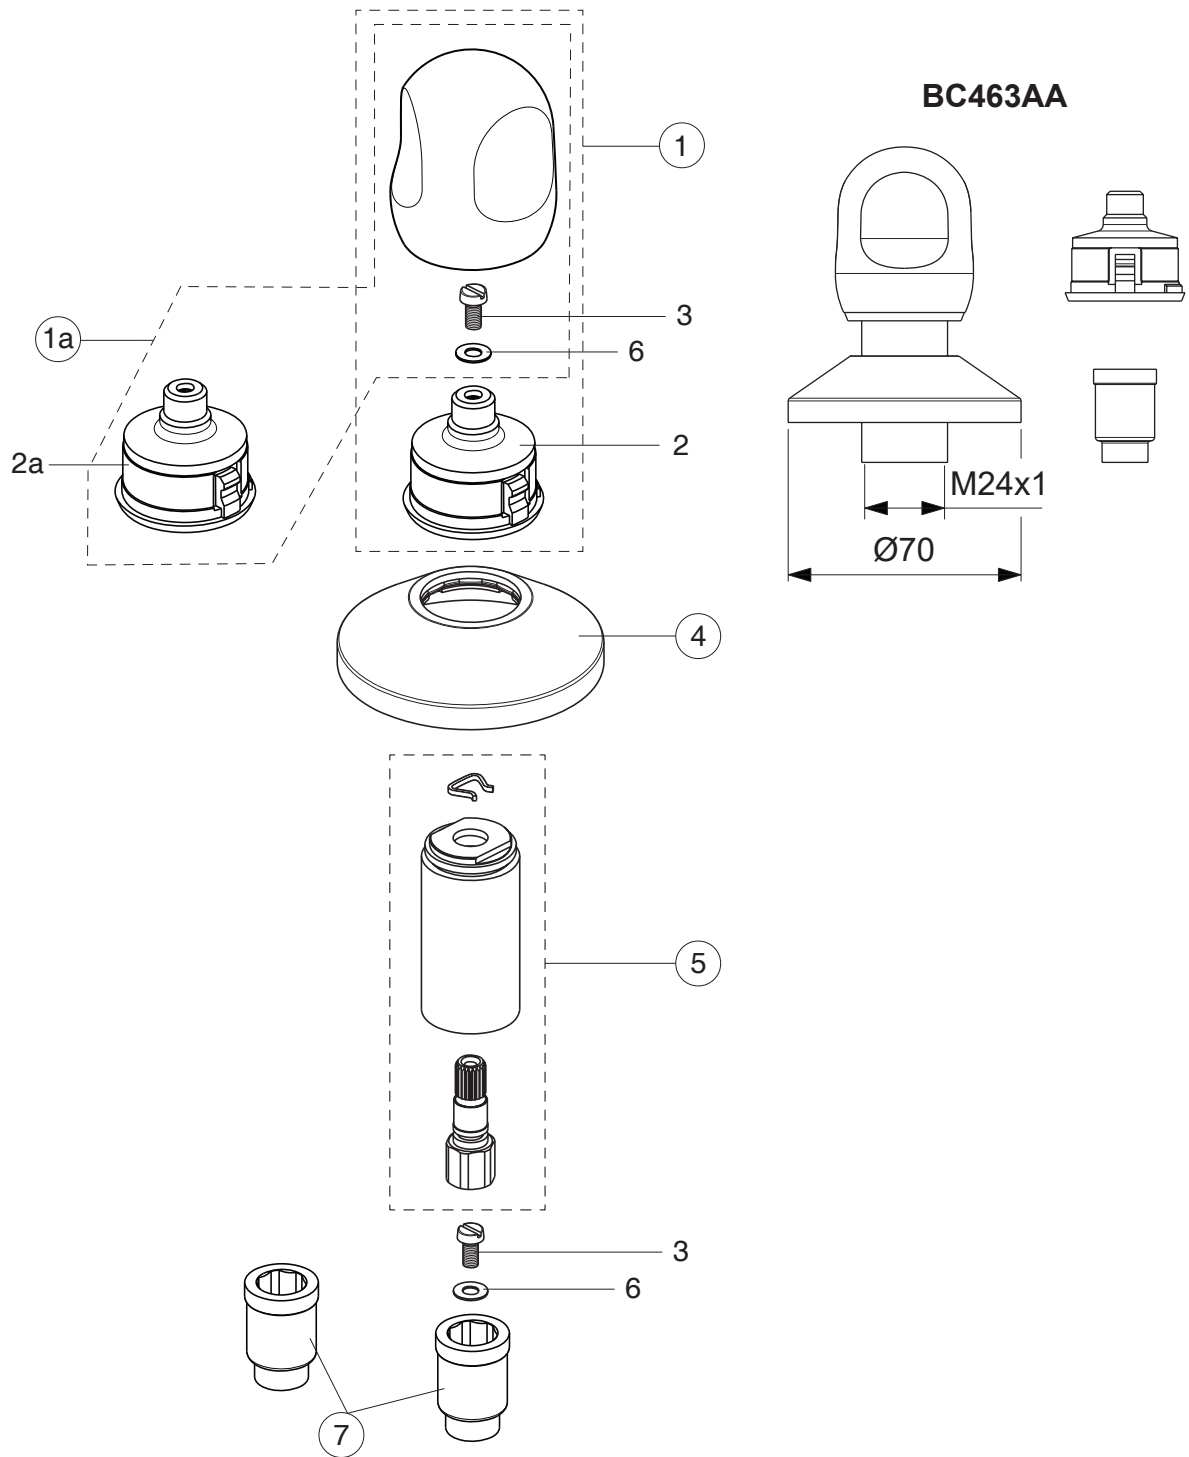

Ideal Standard

# ALPHA

Pos.	Signify	Spare parts-Nr.	Quantity	Pos.	Signify	Spare parts-Nr.	Quantity
1	Handle kompl.(Red)	B964621AA	1 Set				
1a	Handle kompl.(Blue)	B964622AA	1 Set				
2	Insert(Red)		1 Pcs.				
2a	Insert(Blue)		1 Pcs.				
3	Screw M4x8		2 Pcs.				
4	Escutcheon-compl.	B964629AA	1 Pcs.				
5	Connector set	B961537AA	1 Set				
6	Metal ring M4		2 Pcs.				
7	Joint piece	B961536NU	1 Pcs.				