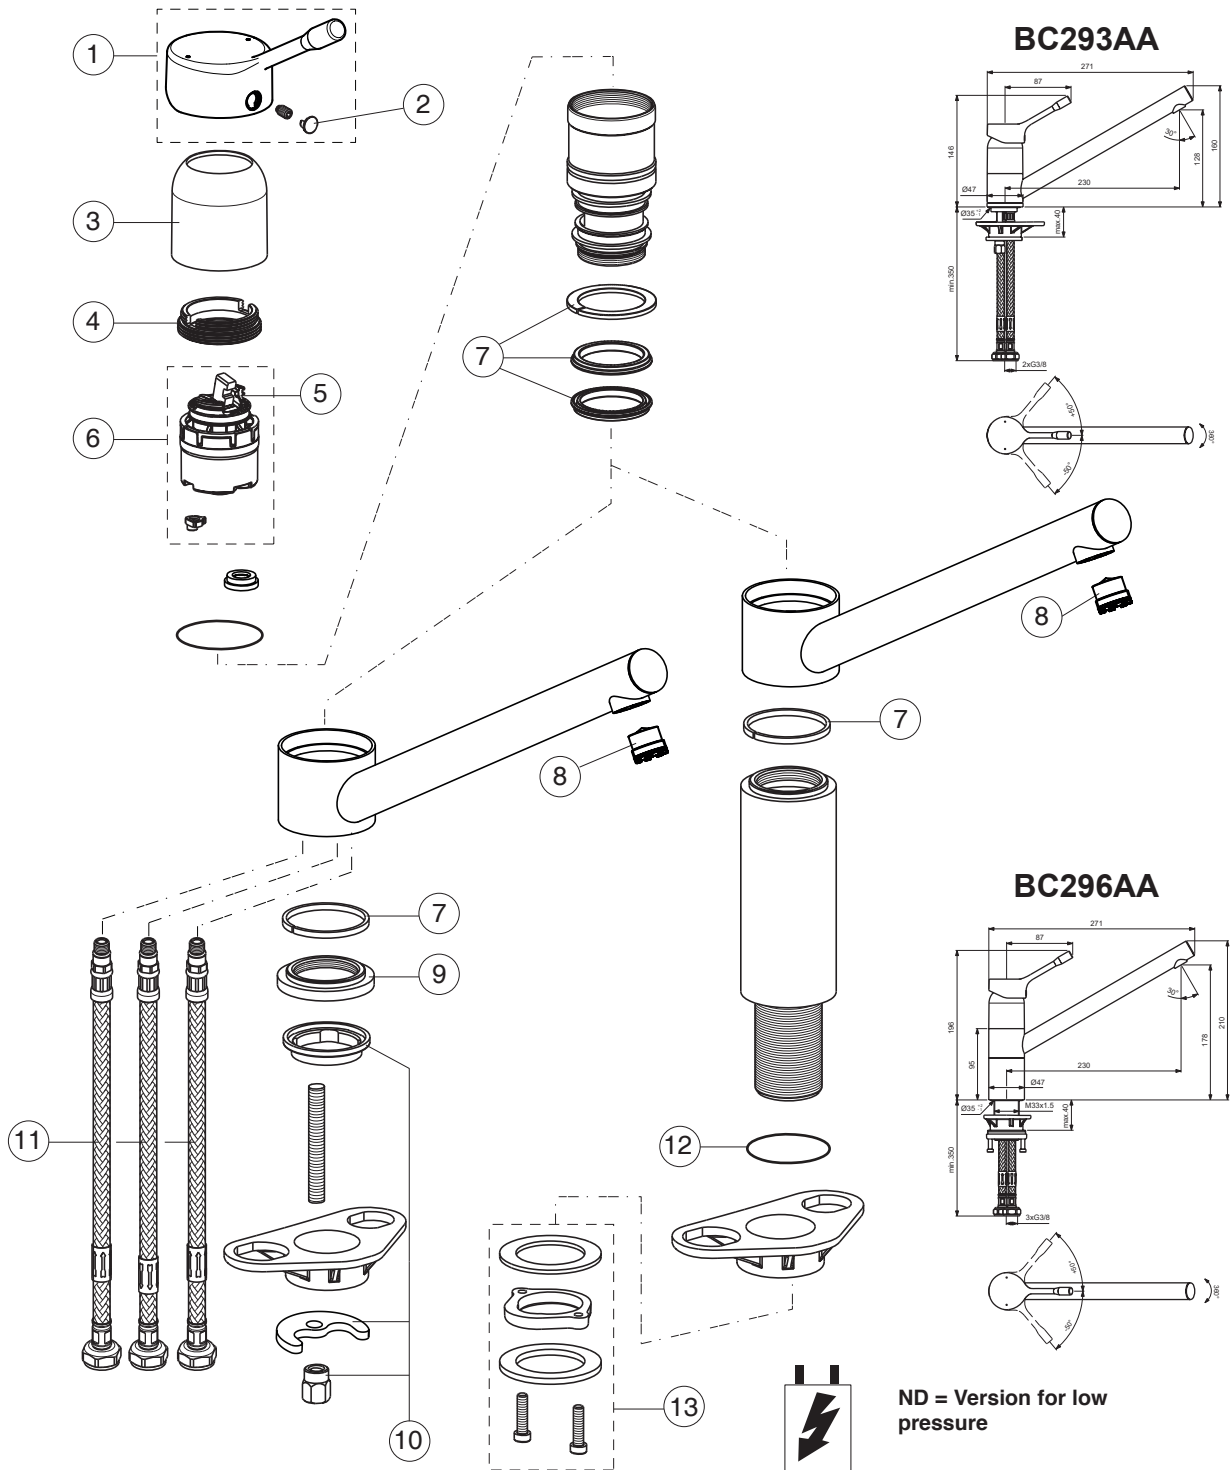

CERALOOK

Ideal Standard

Produced from: Jan.2023

Pos.	Signify	Spare parts-Nr.	Quantity	Pos.	Signify	Spare parts-Nr.	Quantity
1	Lever,w/logo-set	B961586AA	1 Pcs.				
2	Cap decorative	B960473AA	1 Pcs.				
3	Rosette	B961431AA	1 Pcs.				
4	Screw M4x1.5/M38x1.5	B961374NU	1 Pcs.				
5	Hot limit stop	A861181NU	1 Pcs.				
6	Cartridge Ø38mm	A861156NU*	1 Pcs.				
7	Sealing set	B960784NU*	1 Pcs.				
8	Flow straight, ND	B960500AA	1 Pcs.				
9	Rosette decorative	B961430AA	1 Pcs.				
10	Connecting set	A964520NU	1 Set				
11	Fl.hose G3/8/M8x1/L500	B960221NU	1 Pcs.				
12	O-Ring Ø37.77x2.62	A962574NU	1 Pcs.				
13	Connecting group	B960255NU	1 Set				

*Universal set (not all parts needed)

CERALOOK

Ideal Standard

Produced from: Oct.2020

Pos.	Signify	Spare parts-Nr.	Quantity	Pos.	Signify	Spare parts-Nr.	Quantity
1	Lever,w/logo-set	B961586AA	1 Pcs.	15	Rosette decorative	B961430AA	1 Pcs.
2	Screw M5x8		1 Pcs.	16	Connecting set	A964520NU	1 Set
3	Cap decorative	B960473AA	1 Pcs.	17	U plate support bracket fixing kit		1 Pcs.
4	Rosette	B961431AA	1 Pcs.	18	Flex pexhose G3/8 M8x1/L500	A962005NU	1 Pcs.
5	Screw M41x1.5/M38x1.5	B961374NU	1 Pcs.	19	Distance bushing w/shank		1 Pcs.
6	Hot limit stop	A861181NU	1 Pcs.	20	O-Ring Ø37.77x2.62	A962574NU	1 Pcs.
7	Cartridge Ø38mm	A861156NU*	1 Pcs.	21	Connecting group	B960255NU	1 Set
8	Pin		1 Pcs.				
9	Flow limiter,ND		1 Pcs.				
10	O-Ring Ø39.1x1.3		1 Pcs.				
11	Manifold		1 Pcs.				
12	Sealing set	B960784NU	1 Pcs.				
13	Body kitchen-low		1 Pcs.				
14	Flow straight, ND	B960500AA	1 Pcs.				

*Universal set (not all parts needed)