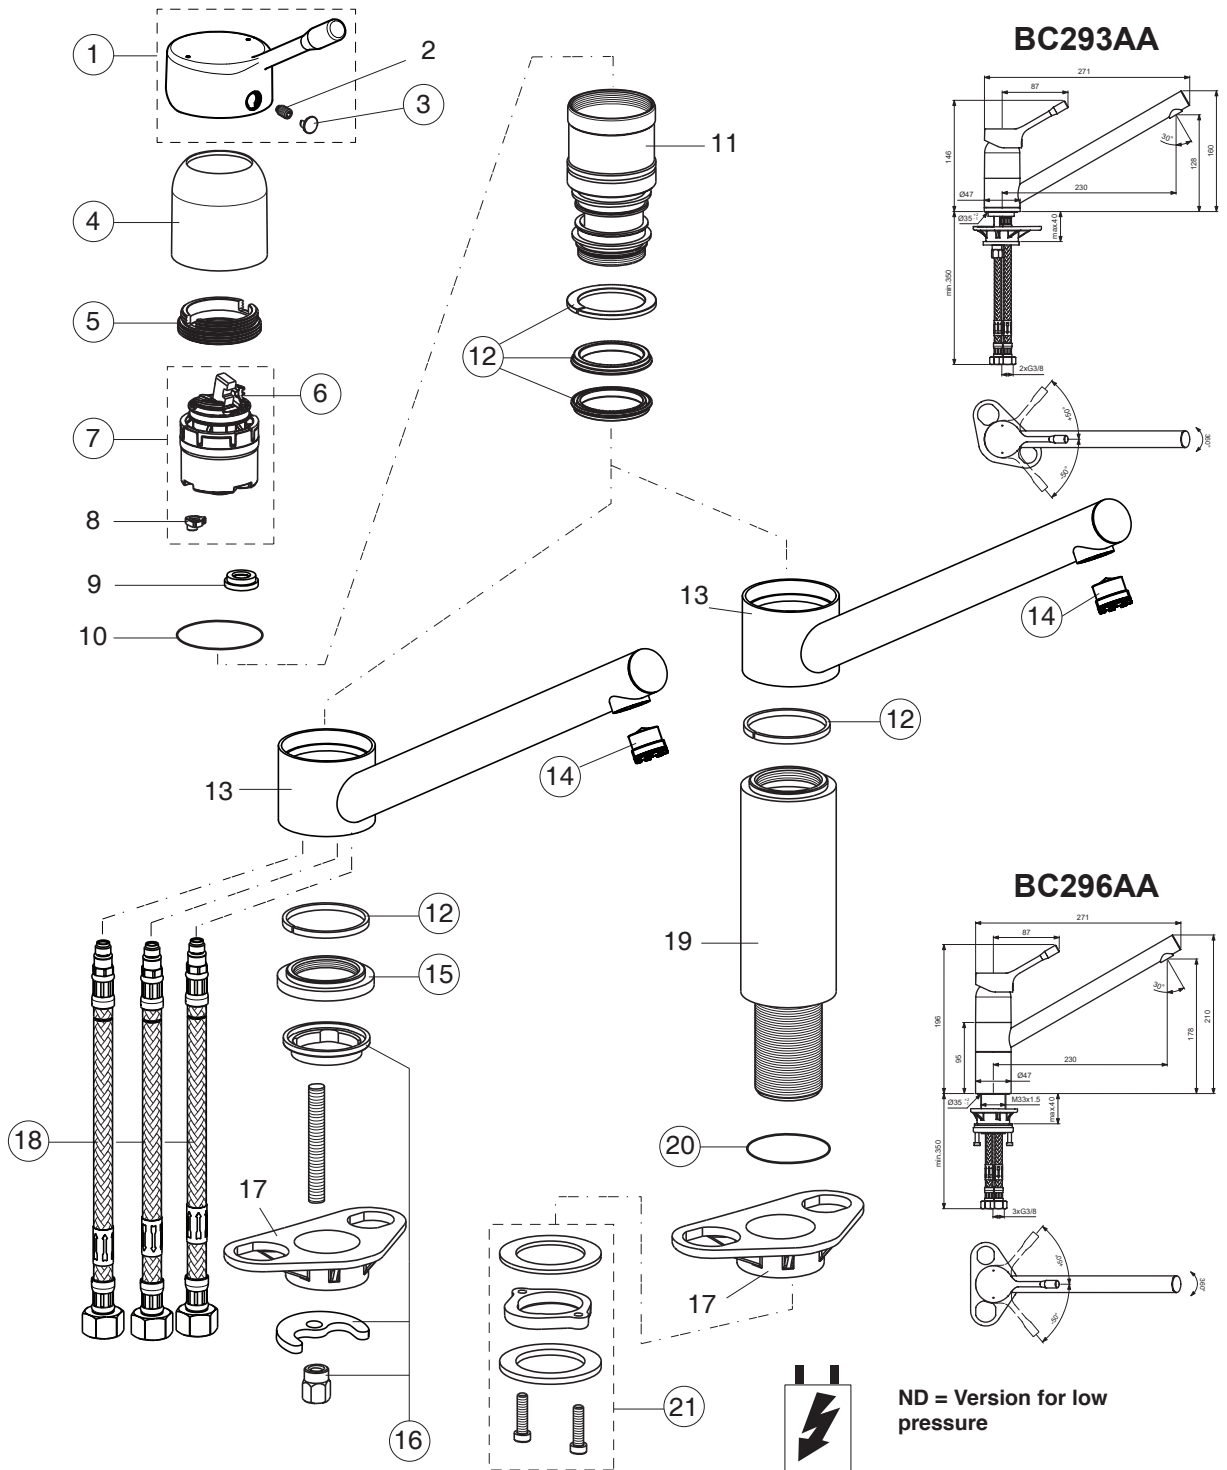

CERALOOK

Ideal Standard

Produced from: Jan.2023

Pos.	Signify	Spare parts-Nr.	Quantity	Pos.	Signify	Spare parts-Nr.	Quantity
1	Lever,w/logo-set	B961586AA	1 Pcs.				
2	Cap decorative	B960473AA	1 Pcs.				
3	Rosette	B961431AA	1 Pcs.				
4	Screw M4x1.5/M38x1.5	B961374NU	1 Pcs.				
5	Hot limit stop	A861181NU	1 Pcs.				
6	Cartridge Ø38mm	A861156NU*	1 Pcs.				
7	Sealing set	B960784NU*	1 Pcs.				
8	Flow straight, ND	B960500AA	1 Pcs.				
9	Rosette decorative	B961430AA	1 Pcs.				
10	Connecting set	A964520NU	1 Set				
11	Fl.hose G3/8/M8x1/L500	B960221NU	1 Pcs.				
12	O-Ring Ø37.77x2.62	A962574NU	1 Pcs.				
13	Connecting group	B960255NU	1 Set				

*Universal set (not all parts needed)

CERALOOK

Ideal Standard

Produced from: Oct.2020

Pos.	Signify	Spare parts-Nr.	Quantity	Pos.	Signify	Spare parts-Nr.	Quantity
1	Lever,w/logo-set	B961586AA	1 Pcs.	15	Rosette decorative	B961430AA	1 Pcs.
2	Screw M5x8		1 Pcs.	16	Connecting set	A964520NU	1 Set
3	Cap decorative	B960473AA	1 Pcs.	17	U plate support bracket fixing kit		1 Pcs.
4	Rosette	B961431AA	1 Pcs.	18	Flex pexhose G3/8 M8x1/L500	A962005NU	1 Pcs.
5	Screw M41x1.5/M38x1.5	B961374NU	1 Pcs.	19	Distance bushing w/shank		1 Pcs.
6	Hot limit stop	A861181NU	1 Pcs.	20	O-Ring Ø37.77x2.62	A962574NU	1 Pcs.
7	Cartridge Ø38mm	A861156NU*	1 Pcs.	21	Connecting group	B960255NU	1 Set
8	Pin		1 Pcs.				
9	Flow limiter,ND		1 Pcs.				
10	O-Ring Ø39.1x1.3		1 Pcs.				
11	Manifold		1 Pcs.				
12	Sealing set	B960784NU	1 Pcs.				
13	Body kitchen-low		1 Pcs.				
14	Flow straight, ND	B960500AA	1 Pcs.				

*Universal set (not all parts needed)