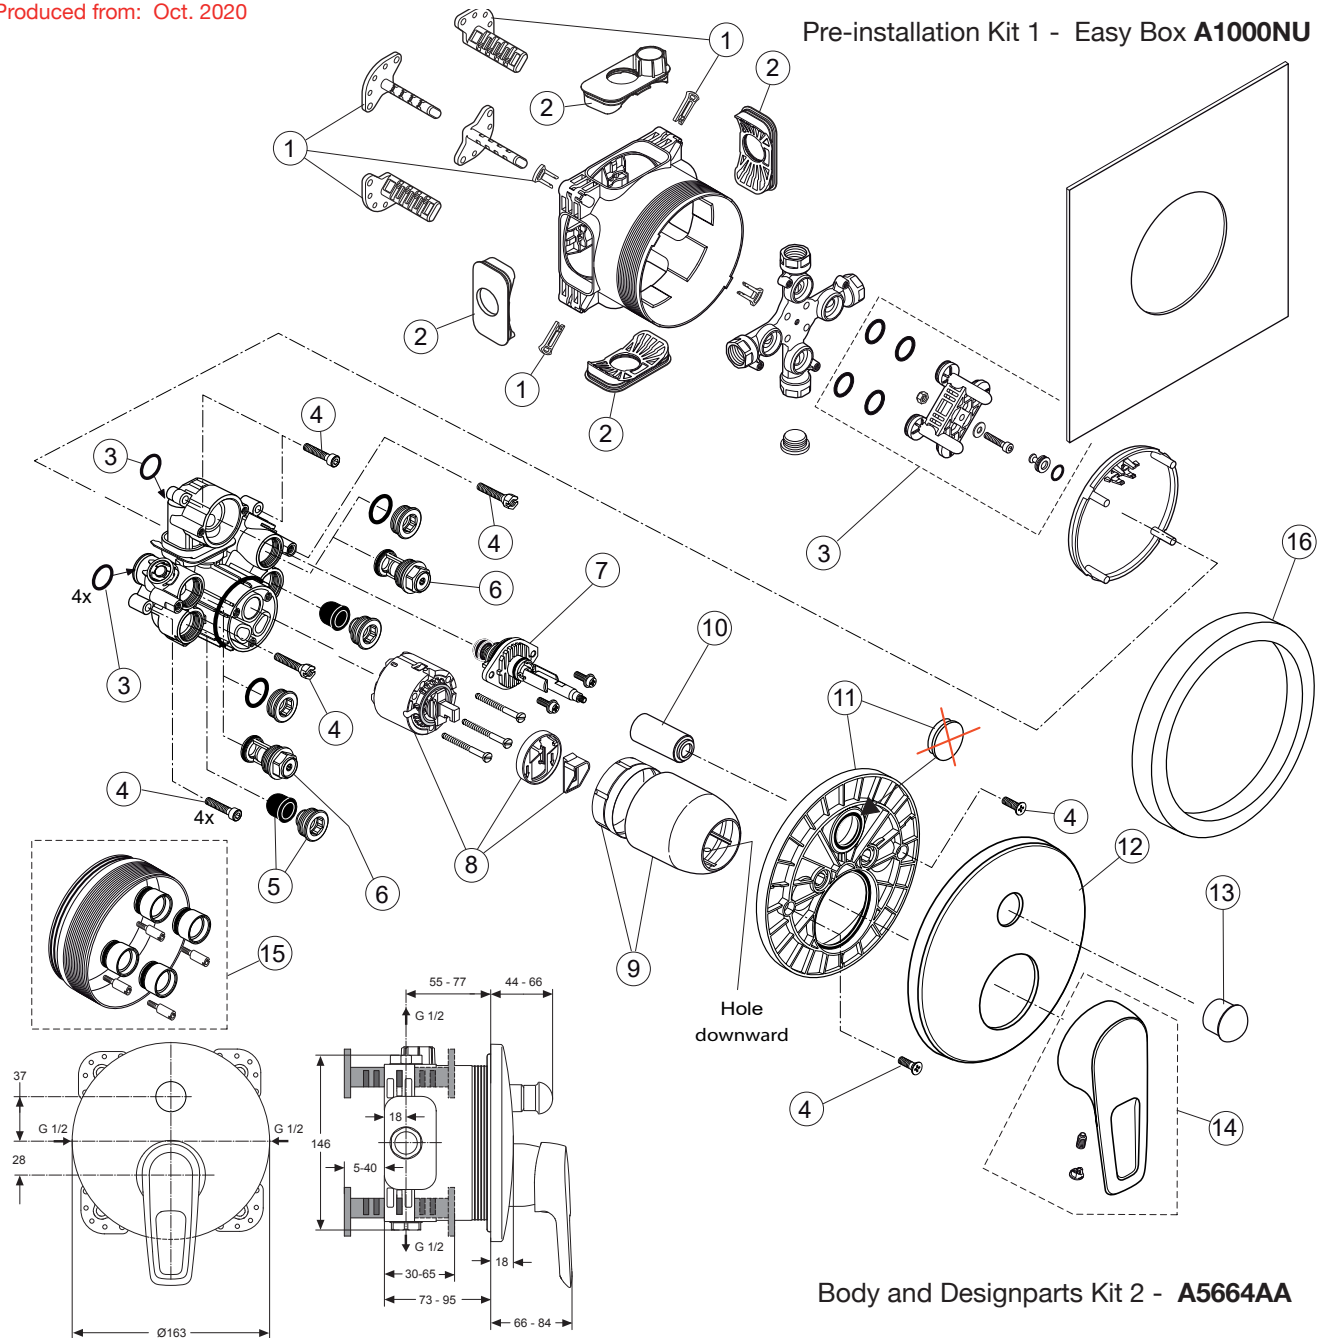

Produced from: Oct. 2020

Body and Designparts Kit 2 - **A5664AA**

Replace **XX** with the appropriate finish code
chrome = AA,

Example spare part order:
A 960 893 AA in chrome

Pos.	Description	Part-Number	Qty.	Pos.	Description	Part-Number	Qty.
1	Install. depth adjust.	A 963 131 NU	1 Set	14	Lever compl. with Logo ISI	A 963 227 XX	1 pcs
2	Side sealing	A 963 132 NU	1 Set	15	Extension kit 20mm	A 960 704 NU	1 Set
3	Flushing device cpl.	A 963 146 NU	1 Set		Extension kit 40mm	A 962 476 NU	1 Set
4	Screw set complete	A 960 890 NU	1 Set	16	Distance frame 20mm	A 960 705 XX	1 pcs
5	Low noise insert	A 960 891 NU	1 pcs				
6	Stop valve	A 960 706 NU	2 pcs				
7	Diverter complete	A 963 443 NU	1 pcs				
8	Cartridge with ECO-kit	A 960 500 NU	1 pcs				
9	Cover + Clamping + O-ring	A 960 893 XX	1 pcs				
10	Cover / Cap for diverter	A 960 894 XX	1 pcs				
11	Escutcheon holder compl.	A 960 895 NU	1 Set				
12	Escutcheon B/S curved	A 960 896 XX	1 pcs				
13	Pull knob	A 960 897 XX	1 pcs