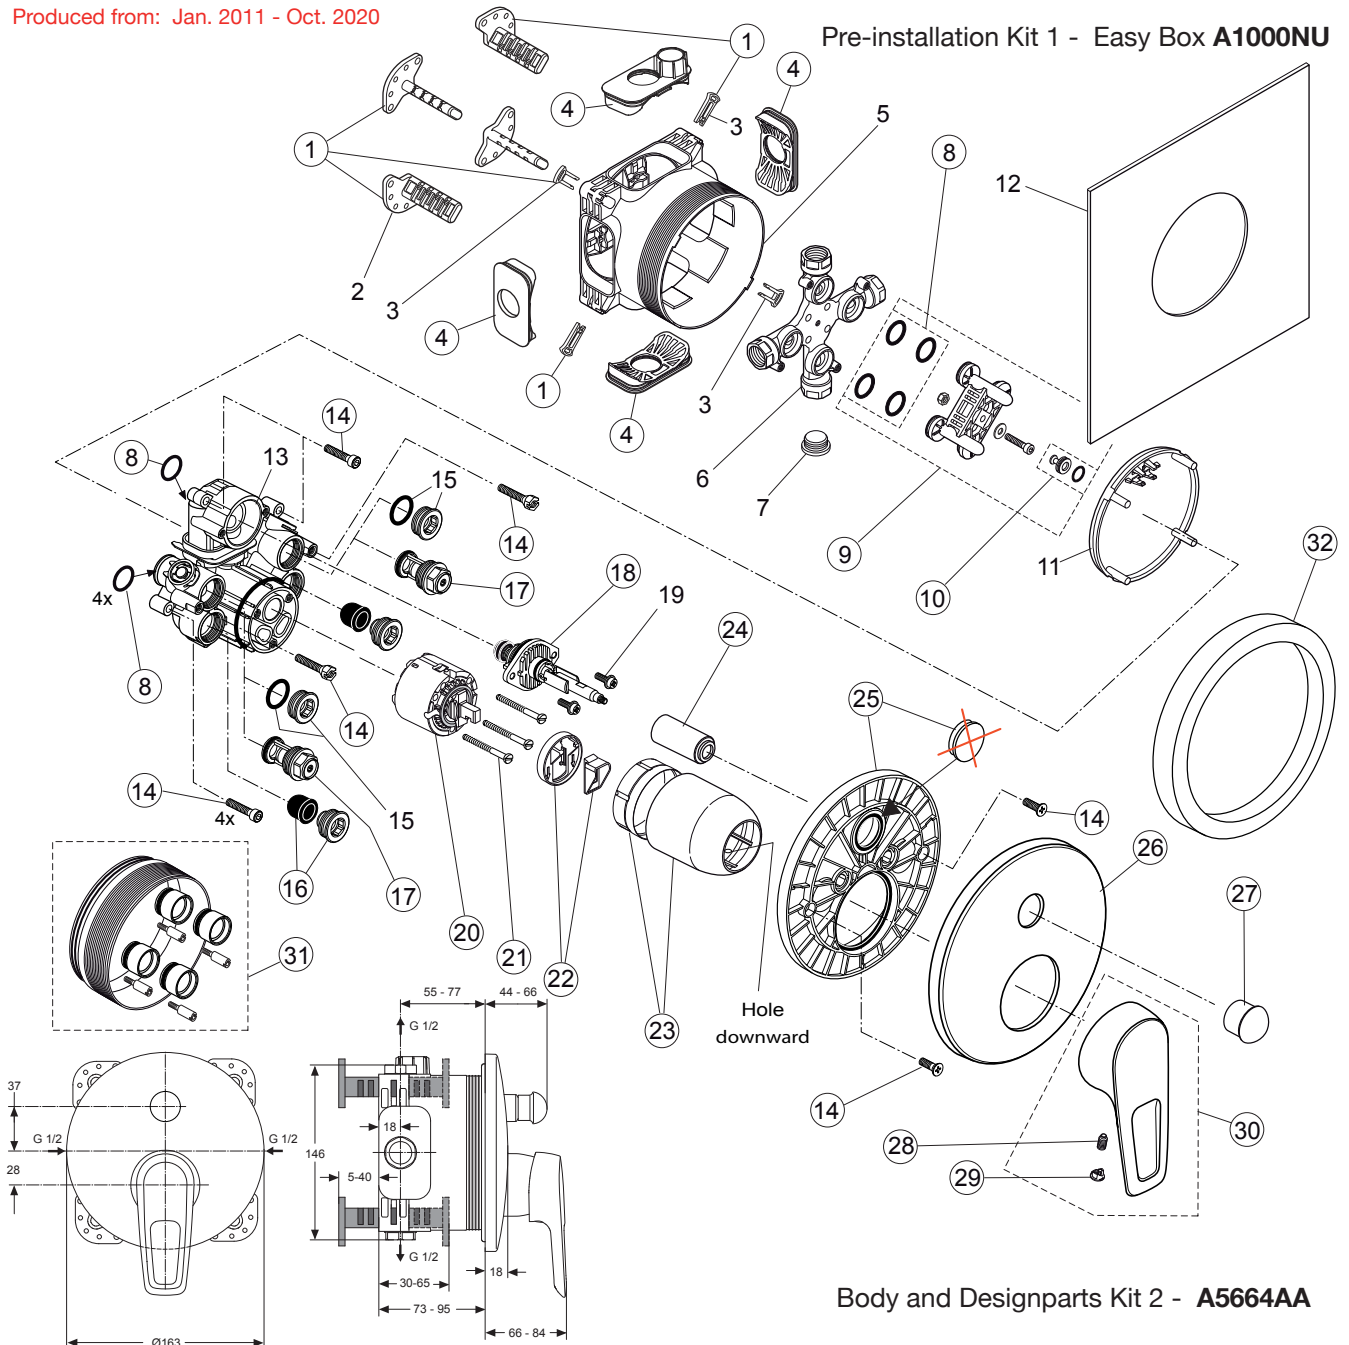

Produced from: Jan. 2011 - Oct. 2020

Replace XX with the appropriate finish code
chrome = AA,

Example spare part order:
A 960 893 AA in chrome

Pos.	Description	Part-Number	Qty.	Pos.	Description	Part-Number	Qty.
1	Installation depth adjustment with clips	A 963 131 NU	1 Set	17	Stop valve	A 960 706 NU	2 pcs
2	Depth adjustment device			18	Diverter complete	A 963 443 NU	1 pcs
3	Adjustment lock (contained in pos. 1)			19	Screw M4x12		
4	Side sealing	A 963 132 NU	1 Set	20	Cartridge with pos.22	A 960 500 NU	1 pcs
5	Built-in box			21	Cylindrical screw M4x41,7	A 963 335 NU	3 pcs
6	Multi-way body			22	ECO-kit	A 860 700 NU	1 Set
7	Plug G1/2			23	Cover + Clamping + O-ring	A 960 893 XX	1 pcs
8	O-ring Ø 17 x 2,5	A 963 143 NU	1 Set	24	Cover / Cap for diverter	A 960 894 XX	1 pcs
9	Flushing device with Screw, washer + sealing set	A 963 146 NU	1 Set	25	Escutcheon holder compl.	A 960 895 NU	1 Set
10	Plug with o-ring Ø 12x1,5	A 963 147 NU	1 pcs	26	Escutcheon B/S curved	A 960 896 XX	1 pcs
11	Cover for built-in box			27	Pull knob	A 960 897 XX	1 pcs
12	Sealing fleece			28	Thread pin M5x10 DIN915	A 963 309 NU	1 pcs
13	Body Single lever			29	Cap red/blue for handle	A 963 054 NU	1 pcs
14	Screw set complete	A 960 890 NU	1 Set	30	Lever compl. with Logo ISI	A 963 227 XX	1 pcs
15	Plug with o-ring			31	Extension kit 20mm	A 960 704 NU	1 Set
16	Low noise insert	A 960 891 NU	1 pcs		Extension kit 40mm	A 962 476 NU	1 Set
				32	Distance frame 20mm	A 960 705 XX	1 pcs