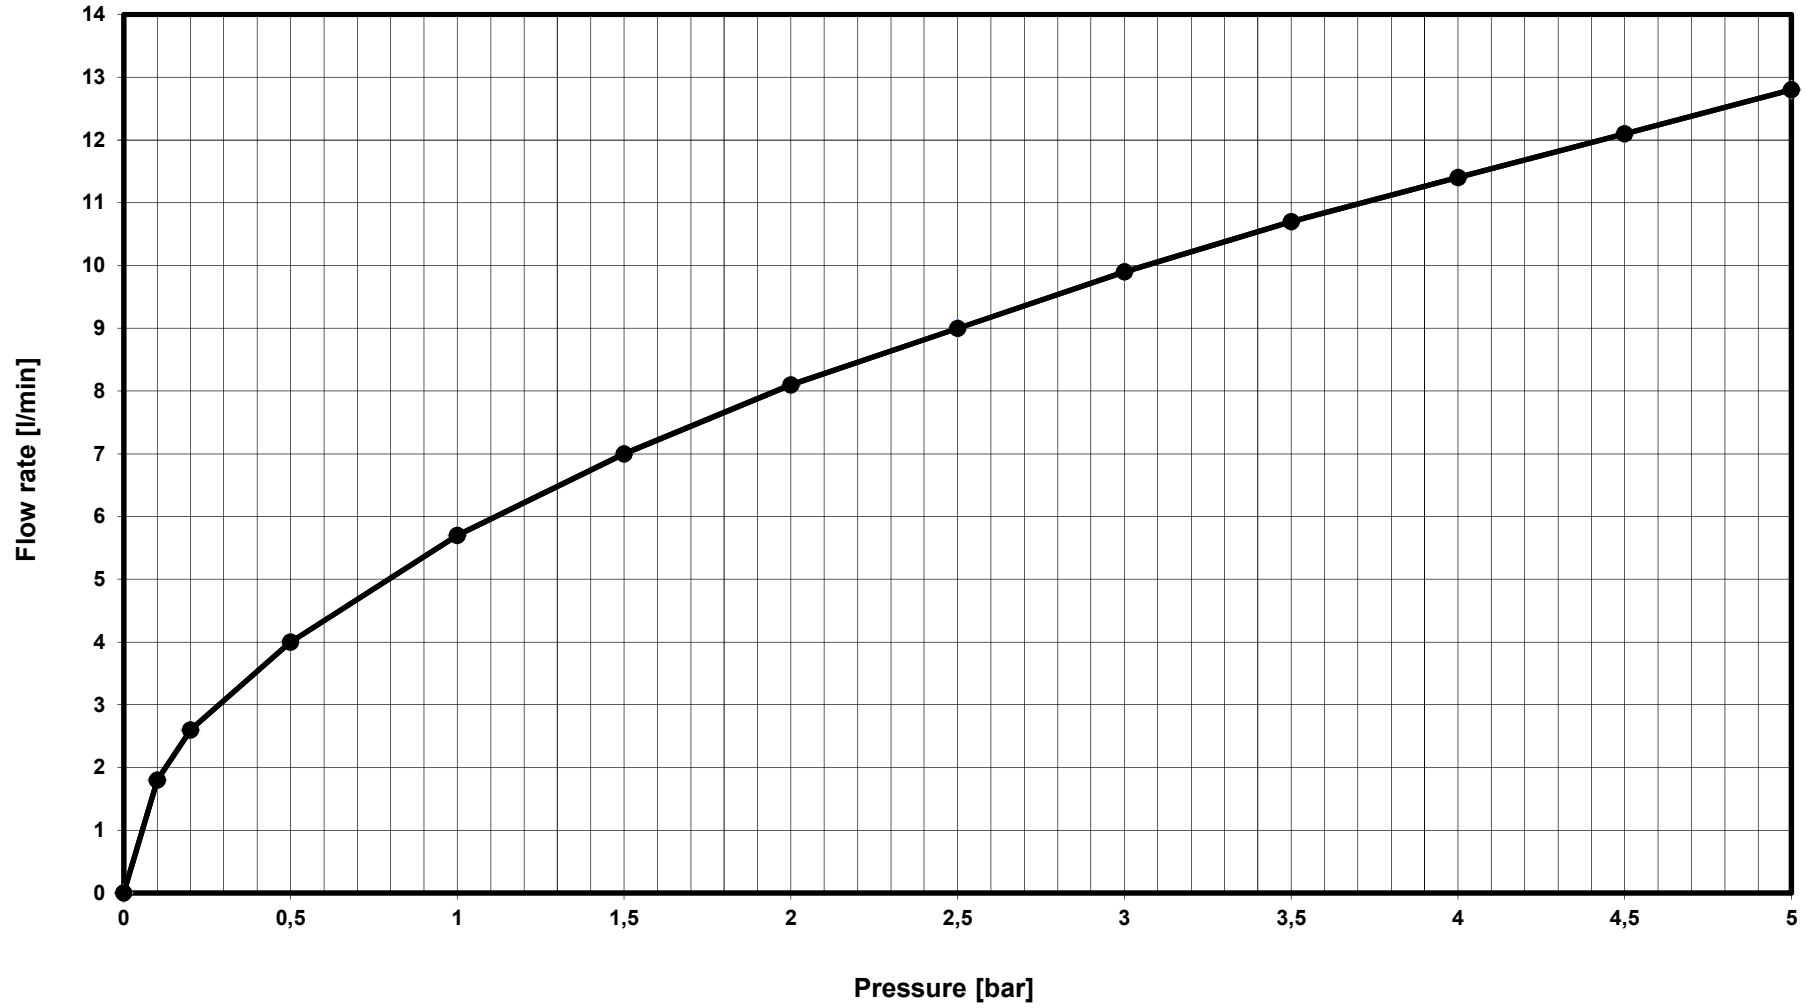

Ideal Standard

BD339AA CPLAN SNK MXR RIM HGH TUB R200 CHR

—●— Mixed water - series
—●— Mixed water - series