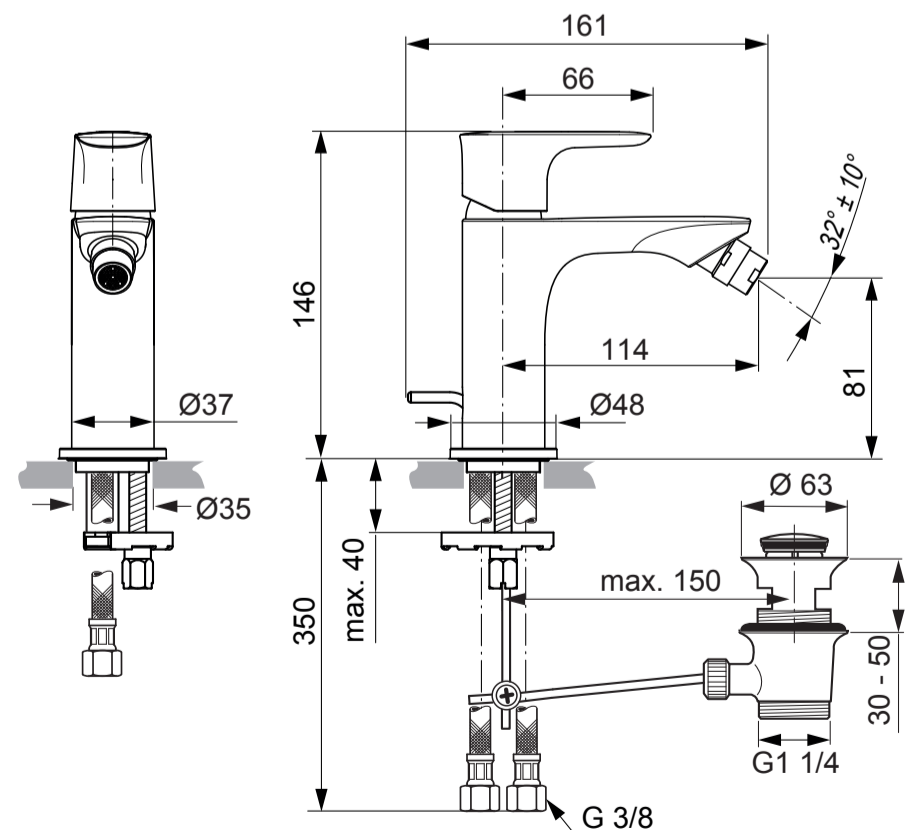

Ideal Standard International NV
Corporate Village – Gent Building
Da Vincilaan 2
1935 Zaventem
Belgium

<https://www.idealstandard.com>