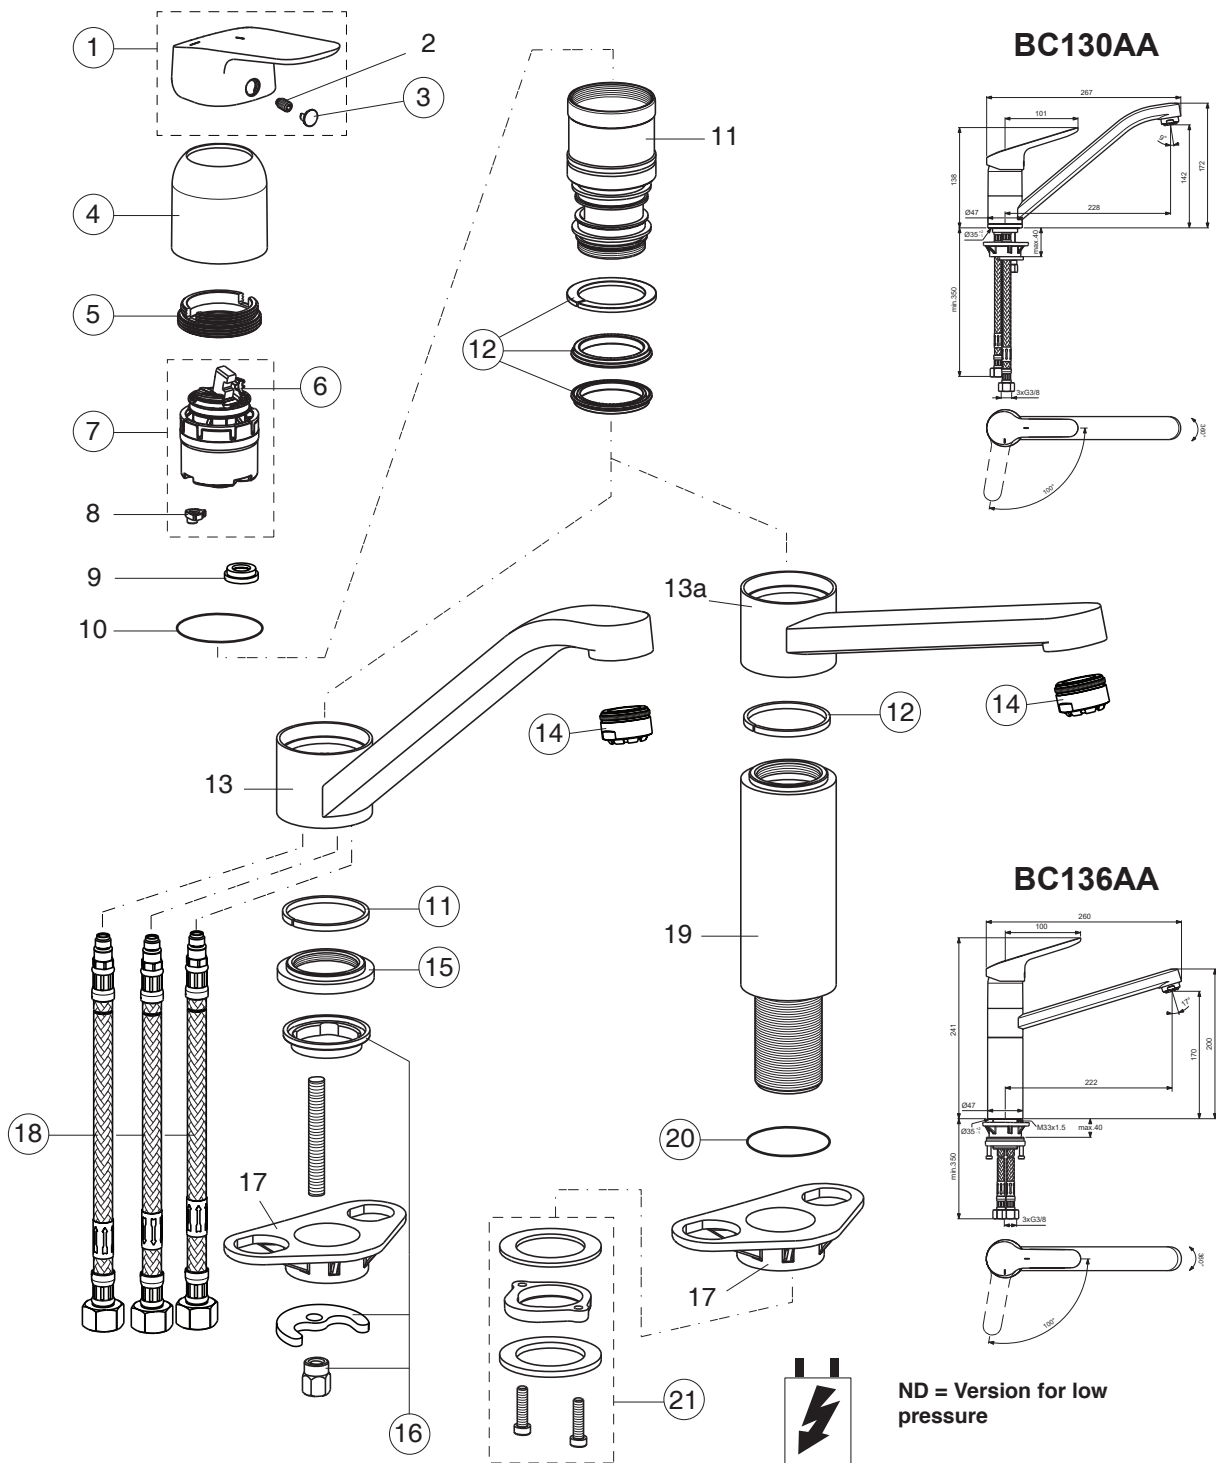

Ideal Standard

Produced from: Feb.2023

CERAFLEX

ND = Version for low pressure

Pos.	Signify	Spare parts-Nr.	Quantity	Pos.	Signify	Spare parts-Nr.	Quantity
1	Lever,w/logo-set	B961461AA	1 Pcs.				
2	Cap decorative	B960473AA	1 Pcs.				
3	Rosette	B961431AA	1 Pcs.				
4	Screw M41x1.5/M38x1.5	B961374NU	1 Pcs.				
5	Hot limit stop	A861181NU	1 Pcs.				
6	Cartridge Ø38mm	A861156NU*	1 Pcs.				
7	Sealing set	B960784NU	1 Pcs.				
8	Flow liner M24x1,ND	A960935AA	1 Pcs.				
9	Rosette decorative	B961430AA	1 Pcs.				
10	Connecting set	A964520NU	1 Set				
11	FI.hose G3/8/M8x1/L500	B960221NU	1 Pcs.				
12	O-Ring Ø37.77x2.62	A962574NU	1 Pcs.				
13	Connecting group	B960255NU	1 Set				

*Universal set (not all parts needed)

CERAFLEX

Ideal Standard

Produced from: Oct.2020

Pos.	Signify	Spare parts-Nr.	Quantity	Pos.	Signify	Spare parts-Nr.	Quantity
1	Lever, w/logo-set	B961461AA	1 Pcs.	14	Flow liner M24x1,ND	A960935AA	1 Pcs.
2	Screw M5x8		1 Pcs.	15	Rosette decorative	B961430AA	1 Pcs.
3	Cap decorative	B960473AA	1 Pcs.	16	Connecting set	A964520NU	1 Set
4	Rosette	B961431AA	1 Pcs.	17	U plate support bracket fixing kit		1 Pcs.
5	Screw M41x1.5/M38x1.5	B961374NU	1 Pcs.	18	Flex pexhose G3/8 M8x1/L500	A962005NU	1 Pcs.
6	Hot limit stop	A861181NU	1 Pcs.	19	Distance bushing w/shank	A962574NU	1 Pcs.
7	Cartridge Ø38mm	A861156NU*	1 Pcs.	20	O-Ring Ø37.77x2.62	A960255NU	1 Pcs.
8	Pin		1 Pcs.	21	Connecting group		1 Set
9	Flow limiter,ND		1 Pcs.				
10	O-Ring Ø39.1x1.3		1 Pcs.				
11	Manifold		1 Pcs.				
12	Sealing set	B960784NU	1 Pcs.				
13	Body kitchen-low		1 Pcs.				
13a	Body kitchen-high		1 Pcs.				

*Universal set (not all parts needed)