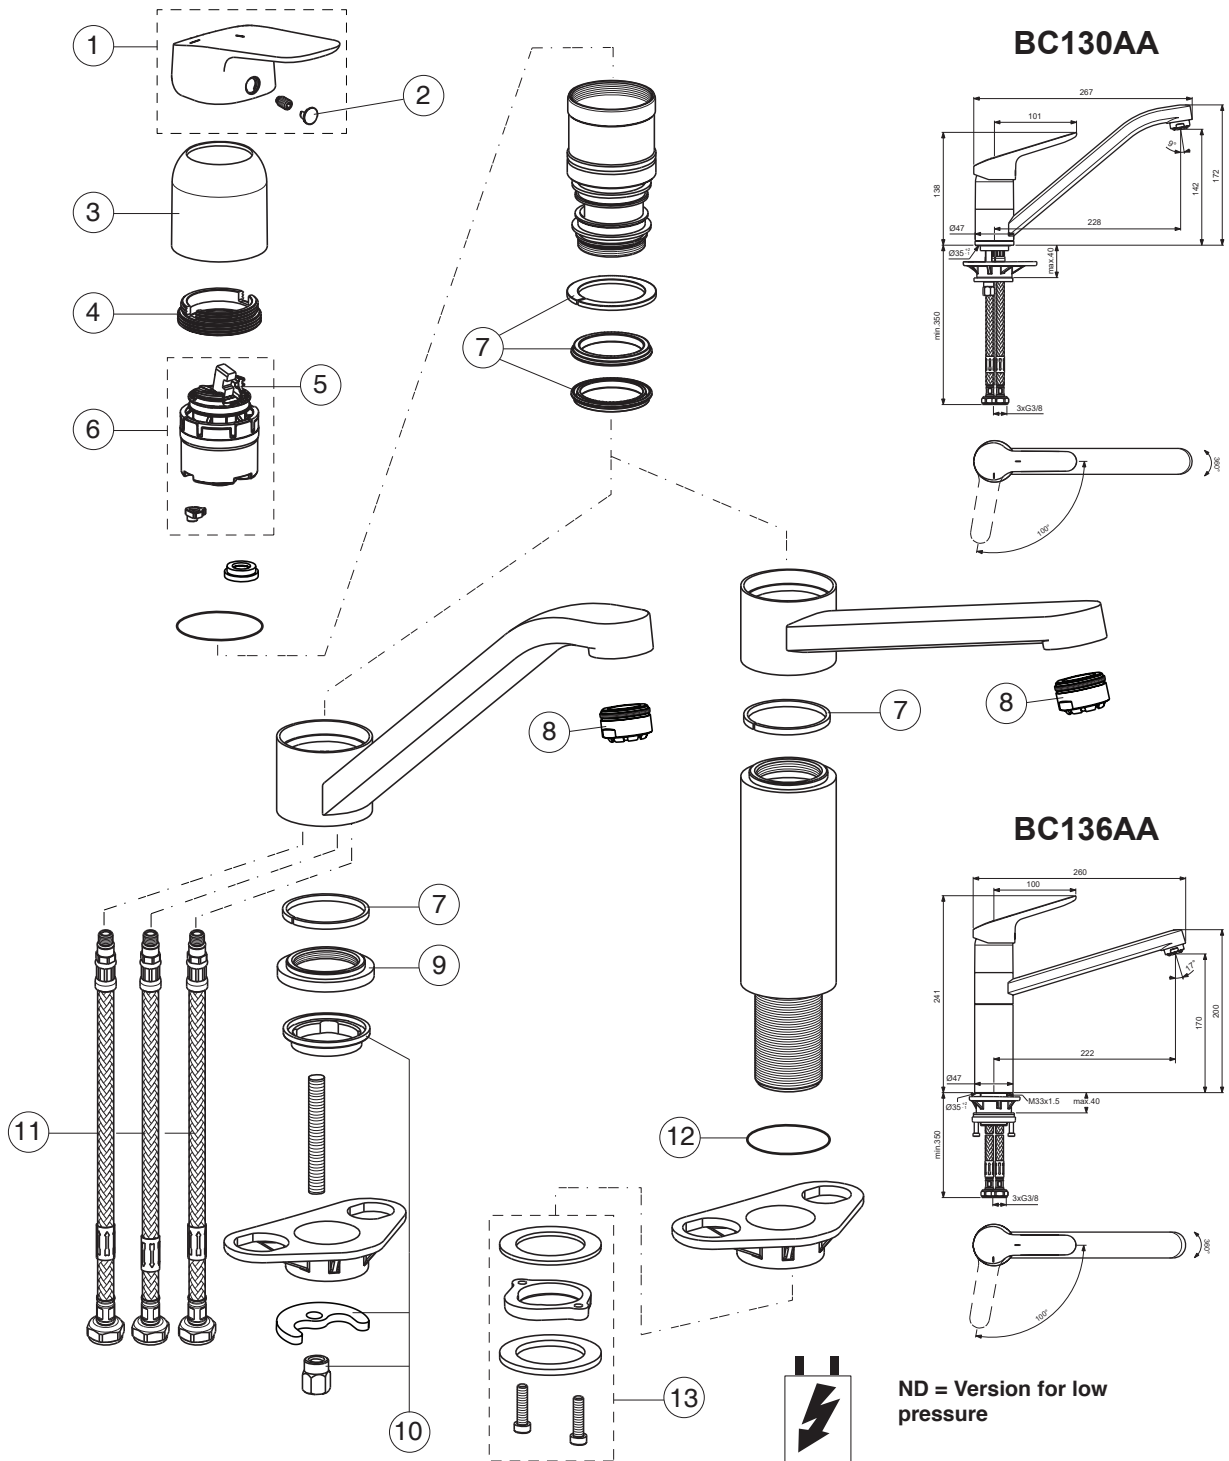

Ideal Standard

Produced from: Feb.2023

CERAFLEX

ND = Version for low pressure

Pos.	Signify	Spare parts-Nr.	Quantity	Pos.	Signify	Spare parts-Nr.	Quantity
1	Lever,w/logo-set	B961461AA	1 Pcs.				
2	Cap decorative	B960473AA	1 Pcs.				
3	Rosette	B961431AA	1 Pcs.				
4	Screw M41x1.5/M38x1.5	B961374NU	1 Pcs.				
5	Hot limit stop	A861181NU	1 Pcs.				
6	Cartridge Ø38mm	A861156NU*	1 Pcs.				
7	Sealing set	B960784NU	1 Pcs.				
8	Flow liner M24x1,ND	A960935AA	1 Pcs.				
9	Rosette decorative	B961430AA	1 Pcs.				
10	Connecting set	A964520NU	1 Set				
11	FI.hose G3/8/M8x1/L500	B960221NU	1 Pcs.				
12	O-Ring Ø37.77x2.62	A962574NU	1 Pcs.				
13	Connecting group	B960255NU	1 Set				

*Universal set (not all parts needed)

CERAFLEX

Ideal Standard

Produced from: Oct.2020

Pos.	Signify	Spare parts-Nr.	Quantity	Pos.	Signify	Spare parts-Nr.	Quantity
1	Lever, w/logo-set	B961461AA	1 Pcs.	14	Flow liner M24x1,ND	A960935AA	1 Pcs.
2	Screw M5x8		1 Pcs.	15	Rosette decorative	B961430AA	1 Pcs.
3	Cap decorative	B960473AA	1 Pcs.	16	Connecting set	A964520NU	1 Set
4	Rosette	B961431AA	1 Pcs.	17	U plate support bracket fixing kit		1 Pcs.
5	Screw M41x1.5/M38x1.5	B961374NU	1 Pcs.	18	Flex pexhose G3/8 M8x1/L500	A962005NU	1 Pcs.
6	Hot limit stop	A861181NU	1 Pcs.	19	Distance bushing w/shank	A962574NU	1 Pcs.
7	Cartridge Ø38mm	A861156NU*	1 Pcs.	20	O-Ring Ø37.77x2.62	A960255NU	1 Pcs.
8	Pin		1 Pcs.	21	Connecting group		1 Set
9	Flow limiter,ND		1 Pcs.				
10	O-Ring Ø39.1x1.3		1 Pcs.				
11	Manifold		1 Pcs.				
12	Sealing set	B960784NU	1 Pcs.				
13	Body kitchen-low		1 Pcs.				
13a	Body kitchen-high		1 Pcs.				

*Universal set (not all parts needed)