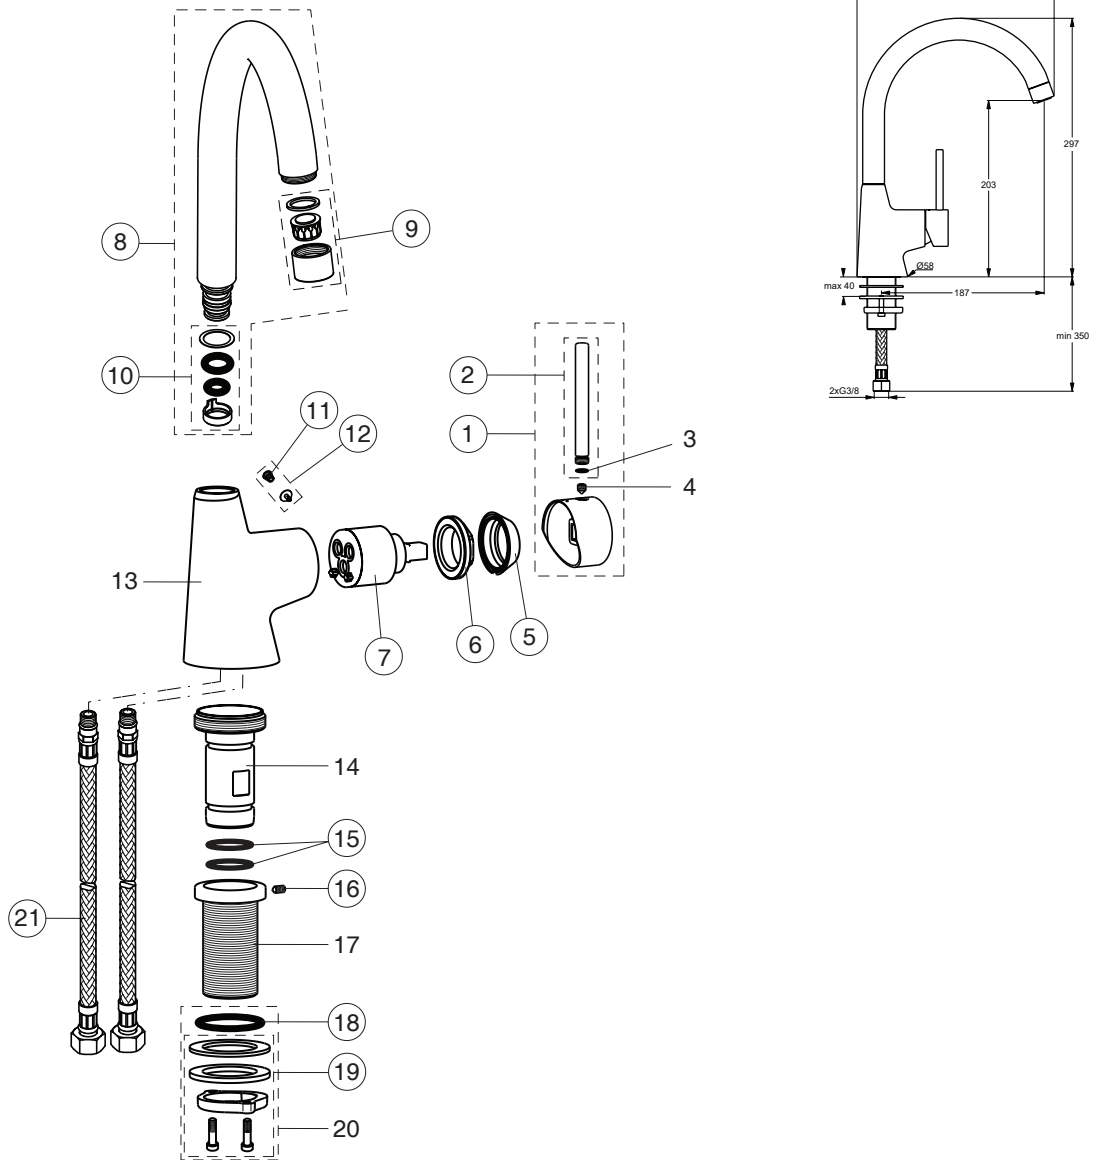

NORA (B9332XX)

For XX=Coverage-Designate:

AA=chrome, GN=ultra steel

For Instance:

B960909AA for chrome

B960909GN for ultra steel

Pos.	Signify	Spare parts-Nr.	Quantity	Pos.	Signify	Spare parts-Nr.	Quantity
1	Lever,w/logo ISI-compl.	B960909XX	1 Pcs.	12	Screw and cap-compl.	B960297XX	1 Pcs.
2	Small handle for handle	B960719XX	1 Pcs.	13	Body kitchen windows solution		1 Pcs.
3	O-Ring $\varnothing 6 \times 1$		1 Pcs.	14	Connector M43x1.5		1 Pcs.
4	Screw M5x6		1 Pcs.	15	O-Ring $\varnothing 21.6 \times 2.4$	B960837NU	2 Pcs.
5	Cap	B961473XX	1 Pcs.	16	Screw M4x8	B960894NU	1 Pcs.
6	Screw M38x1	B961569NU	1 Pcs.	17	Shank M33x1.5		1 Pcs.
7	Cartridge K-35A, w/hot limit stop	B961477NU	1 Pcs.	18	O-Ring $\varnothing 36 \times 2$	A961335NU	1 Pcs.
8	Tub.spout R190mm-compl.	B960293XX	1 Pcs.	19	Connecting group	B960255NU	1 Pcs.
9	Aerator M22x1-A for tub.spout-compl.	B960294XX	1 Pcs.	20	Assembly for kitchen		1 Set
10	Sealing set for tub.spout	B960295NU	1 Pcs.	21	Flex pexhose F3/8 M10x1/L850mm	B960836NU	1 Pcs.
11	Screw M5x5.5	A960058NU	1 Pcs.				