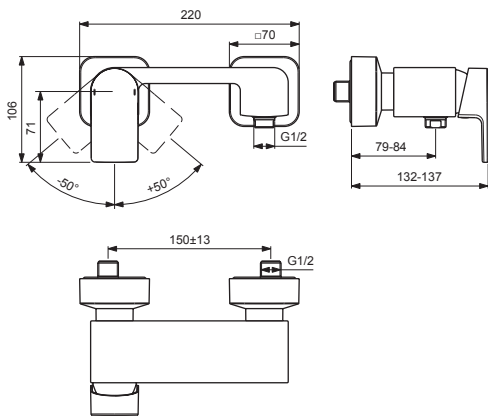

**A7120AA**

Pos.	Signify	Spare parts-Nr.	Quantity	Pos.	Signify	Spare parts-Nr.	Quantity
1	Lever,w/logo-set	B961531AA	1 Pcs.	15	Escutcheon-compl.	F960877AA	1 Set
2	Screw M5x8		1 Pcs.	16	Fiber ring Ø24x15x2		2 Pcs.
3	Cap decorative	B960473AA	1 Pcs.	17	Nipple M19x1.5LH		2 Pcs.
4	Rosette M38x1.5	B961373AA	1 Pcs.	18	O-Ring Ø15.6x1.78		2 Pcs.
5	Screw M41x1.5/M38x1.5	B961374NU	1 Pcs.	19	Coupling nut		2 Pcs.
6	Hot limit stop	A861181NU	1 Pcs.				
7	Cartridge Ø38mm	A861156NU*	1 Pcs.				
8	O-Ring Ø38x2.5		1 Pcs.				
9	Pin		1 Pcs.				
10	Body shower		1 Pcs.				
11	O-Ring Ø18.2x1.7	A961640NU	2 Pcs.				
12	Nipple M22x1-G1/2	B964675AA	1 Pcs.				
13	Non return valve	B961346NU	1 Pcs.				
14	S-connections		2 Pcs.				

\*Universal set (not all parts needed)