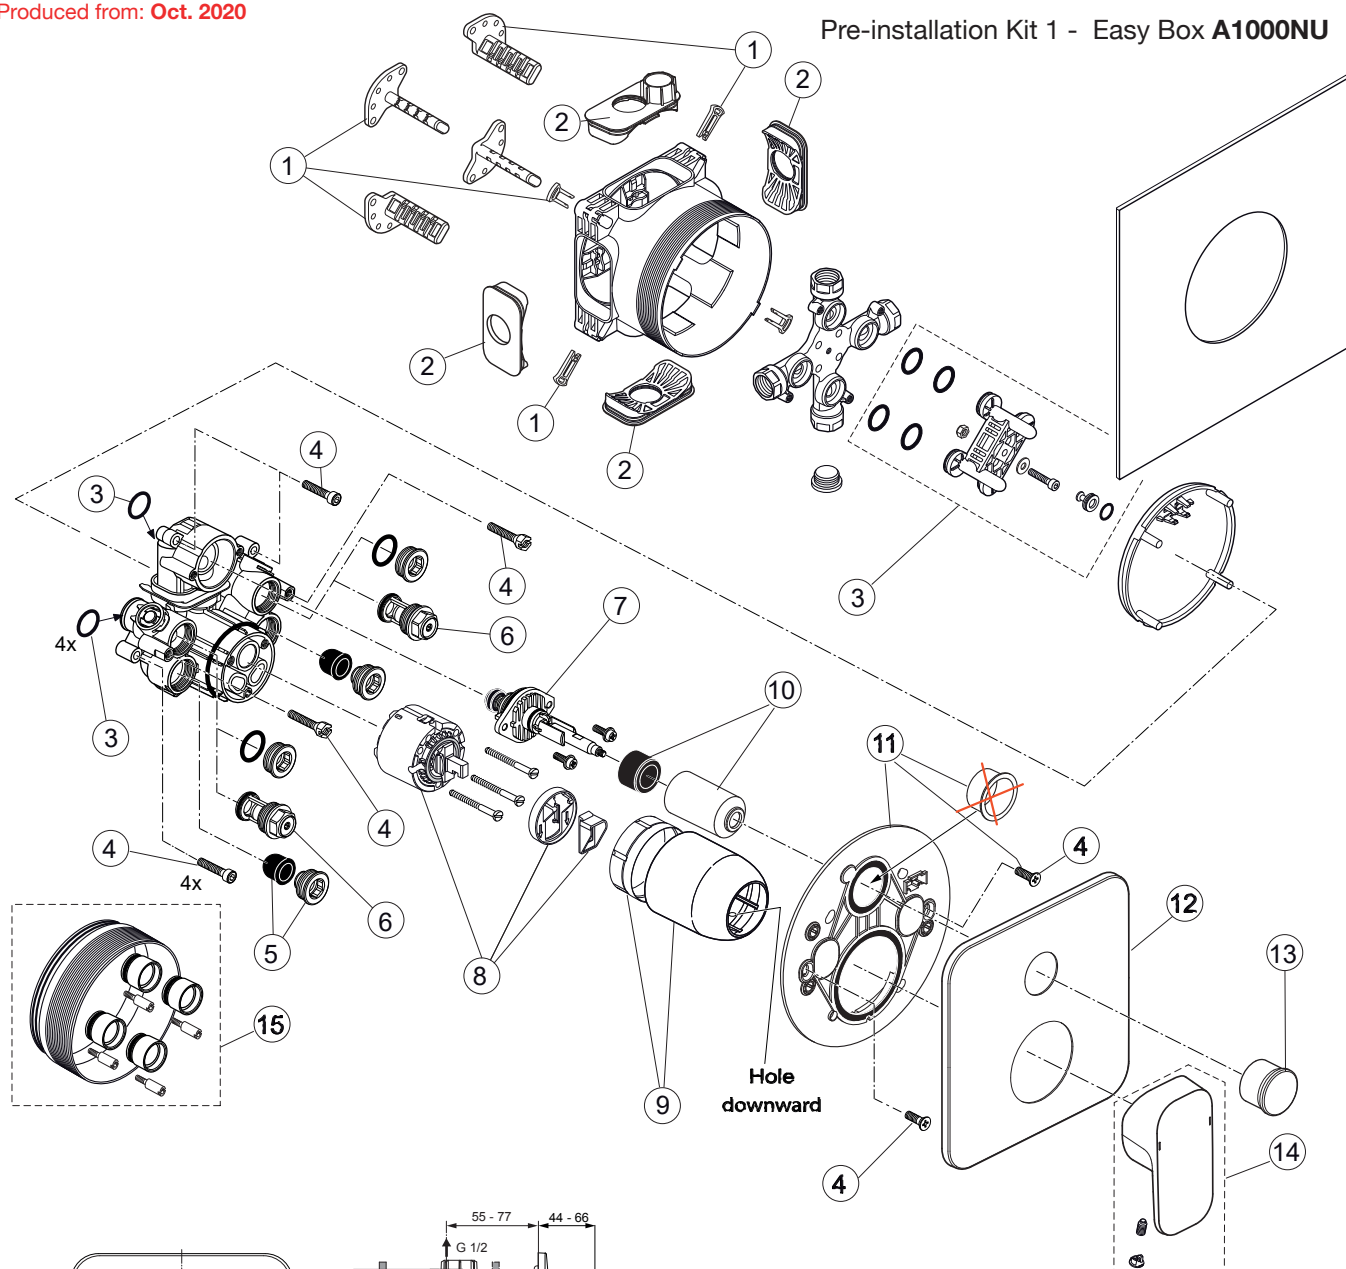

Tonic II A6340..

Ideal Standard

Produced from: Oct. 2020

Pre-installation Kit 1 - Easy Box A1000NU

Body and Designparts Kit 2 - A6340AA