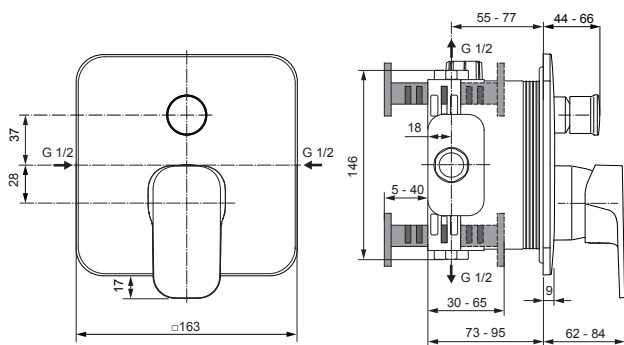

Pos.	Description	Part-Number	Qty.	Pos.	Description	Part-Number	Qty.
1	Install. depth adjust.	A 963 131 NU	1 Set	13	Pull knob	A 860 901 AA	1 pcs
2	Side sealing	A 963 132 NU	1 Se	14	Lever compl. with Logo ISI	A 860 896 AA	1 Set
3	Flushing device cpl.	A 963 146 NU	1 Set	15	Extension kit 20mm	A 960 704 NU	1 Set
4	Screw set complete	A 960 890 NU*	1 Set		Extension kit 40mm	A 962 476 NU	1 Set
5	Low noise insert	A 960 891 NU	1 pcs				
6	Stop valve	A 960 706 NU	2 pcs				
7	Diverter complete	A 963 443 NU	1 pcs				
8	Cartridge with ECO-kit	A 960 500 NU	1 Set				
9	Cover + clamping + O-ring	A 960 893 AA	1 Set				
10	Cover / Cap for diverter	A 860 902 AA	1 pcs				
11	Escutcheon holder cpl.	A 860 897 NU	1 Set				
12	Escutcheon B/S plane	A 860 900 AA	1 pcs				

*Universal set (not all parts needed)