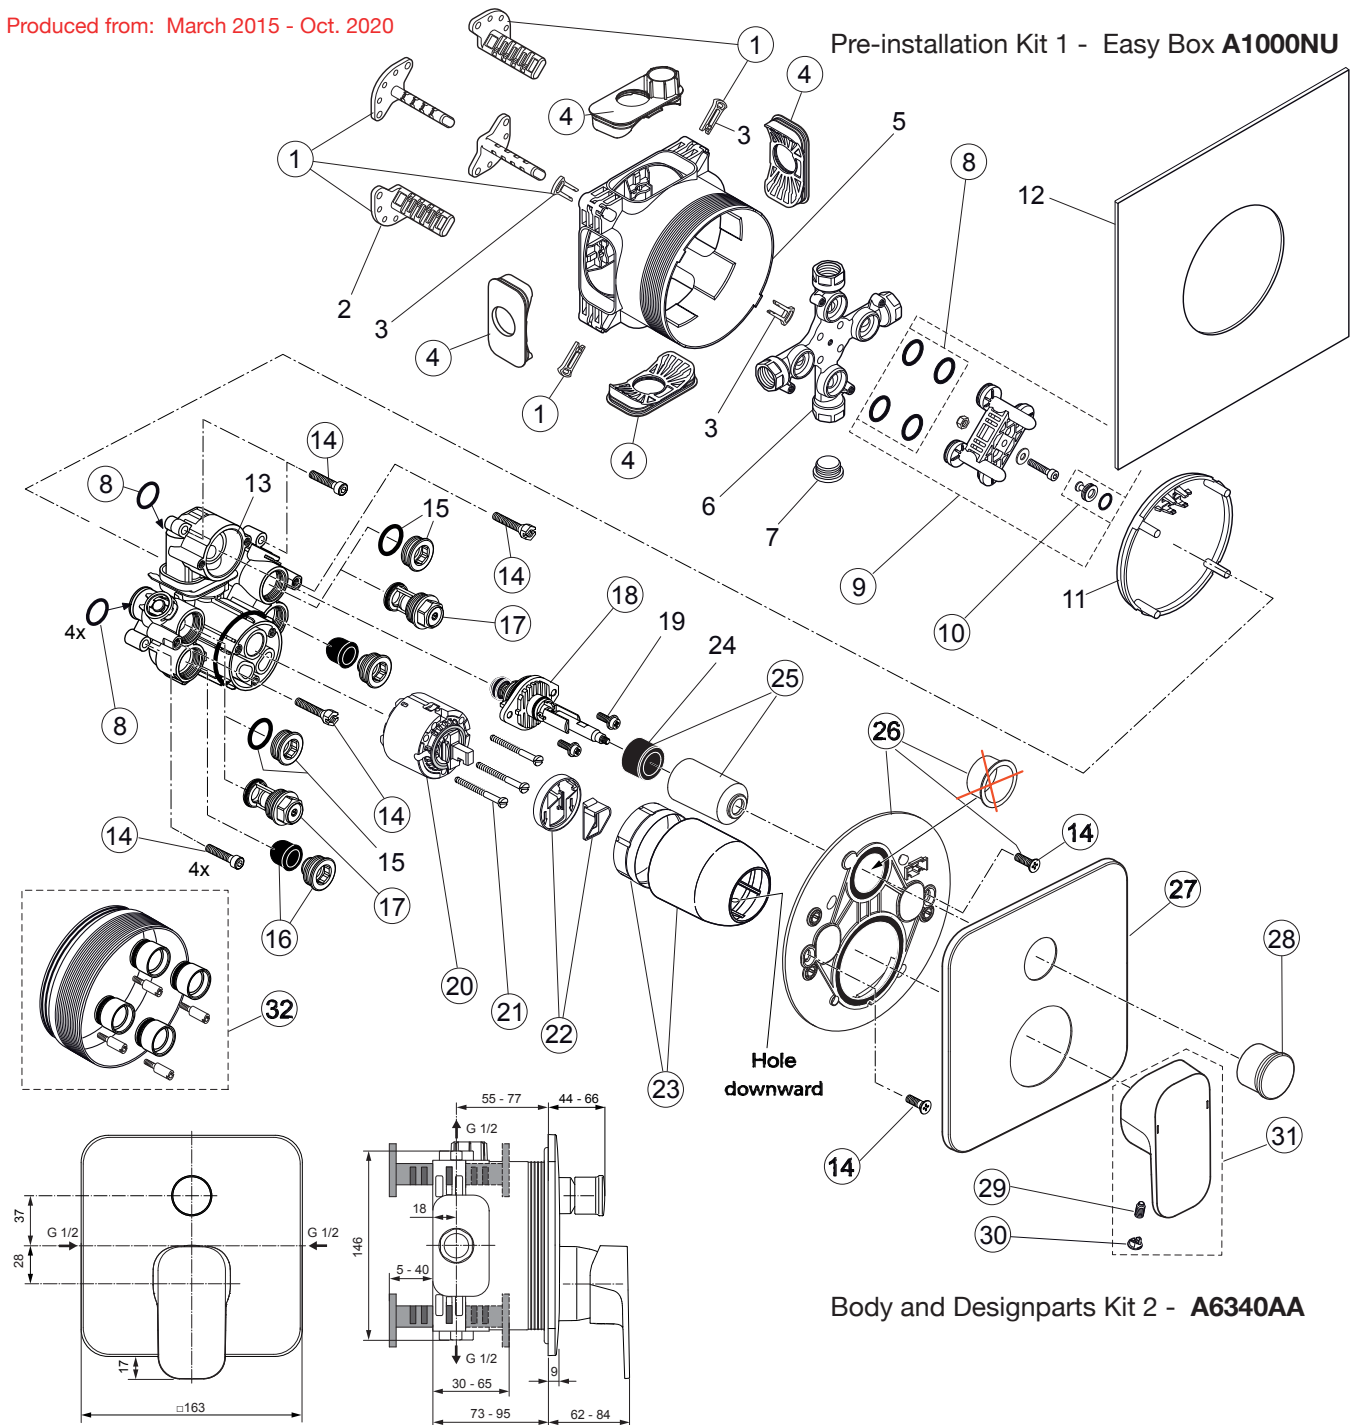

*Universal set (not all parts needed)

Produced from: March 2015 - Oct. 2020

Body and Designparts Kit 2 - A6340AA

Pos.	Description	Part-Number	Qty.	Pos.	Description	Part-Number	Qty.
1	Install. depth adjust. + pos.3	A 963 131 NU	1 Set	19	Screw M4x12		
2	Depth adjustment device			20	Cartridge with pos.22	A 960 500 NU	1 Set
3	Adjustment lock (contained in pos. 1)			21	Cylindrical screw M4x41,7	A 963 335 NU	3 pcs
4	Side sealing	A 963 132 NU	1 Set	22	ECO-kit	A 860 700 NU	1 Set
5	Built-in box			23	Cover + clamping + O-ring	A 960 893 AA	1 Set
6	Multi-way body			24	Adapter rubber		
7	Plug G1/2			25	Cover / Cap for diverter	A 860 902 AA	1 pcs
8	O-ring Ø 17 x 2,5	A 963 143 NU	1 Set	26	Escutcheon holder cpl.	A 860 897 NU	1 Set
9	Flushing device cpl.	A 963 146 NU	1 Set	27	Escutcheon B/S plane	A 860 900 AA	1 pcs
10	Plug with o-ring Ø 12x1,5	A 963 147 NU	1 pcs	28	Pull knob	A 860 901 AA	1 pcs
11	Cover for built-in box			29	Thread pin M5x10 DIN915	A 963 309 NU	1 pcs
12	Sealing fleece			30	Cap for handle	B 960 473 AA	1 pcs
13	Body Single lever			31	Lever compl. with Logo ISI	A 860 896 AA	1 Set
14	Screw set complete	A 960 890 NU*	1 Set	32	Extension kit 20mm	A 960 704 NU	1 Set
15	Plug with o-ring				Extension kit 40mm	A 962 476 NU	1 Set
16	Low noise insert	A 960 891 NU	1 pcs				
17	Stop valve	A 960 706 NU	2 pcs				
18	Diverter complete	A 963 443 NU	1 pcs				