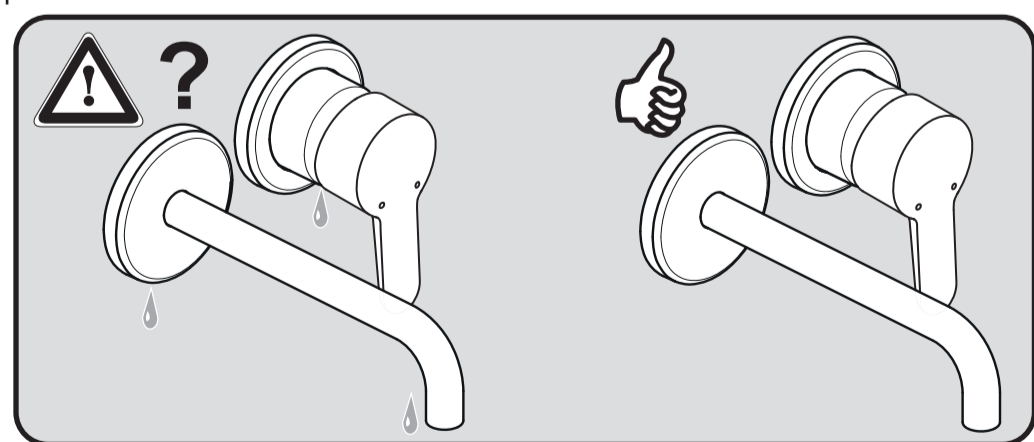

CONNECT BLUE
A 5933 ..

0718 / A 866 714
 (+ A 865 612)
 Made in Germany

Ideal Standard International NV
 Corporate Village - Gent Building
 Da Vincilaan 2
 1935 Zaventem
 Belgium

www.idealstandardinternational.com