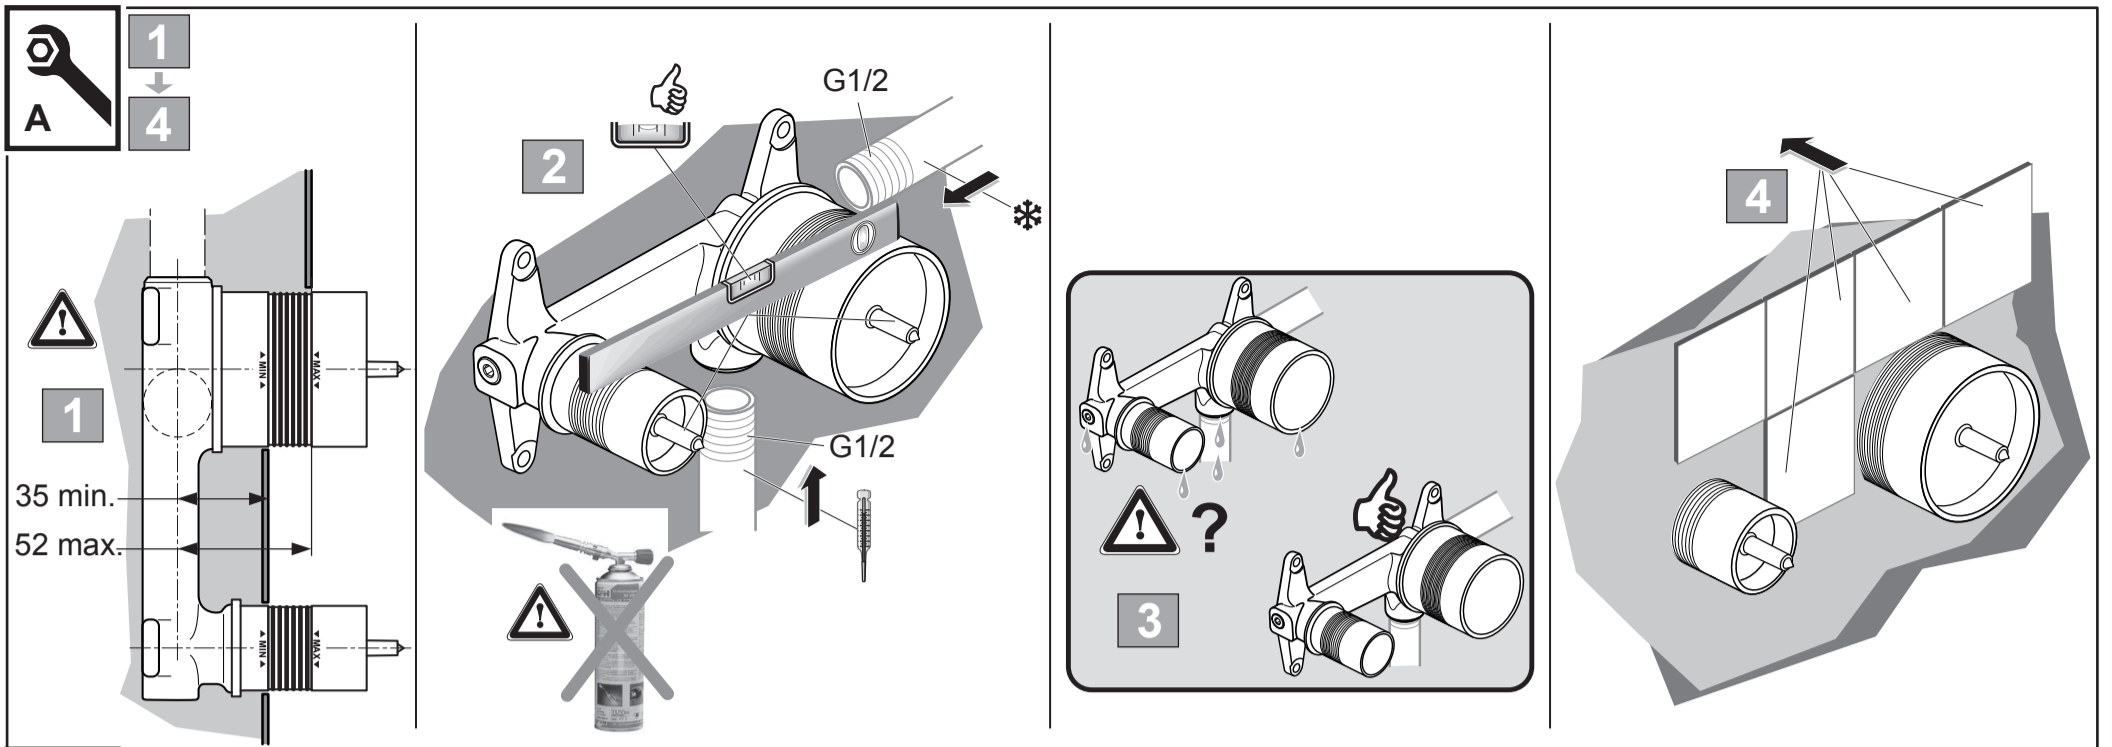

CONNECT BLUE
A 5933 ..

0718 / A 866 714
 (+ A 865 612)
 Made in Germany

Ideal Standard International NV
 Corporate Village - Gent Building
 Da Vincilaan 2
 1935 Zaventem
 Belgium

www.idealstandardinternational.com