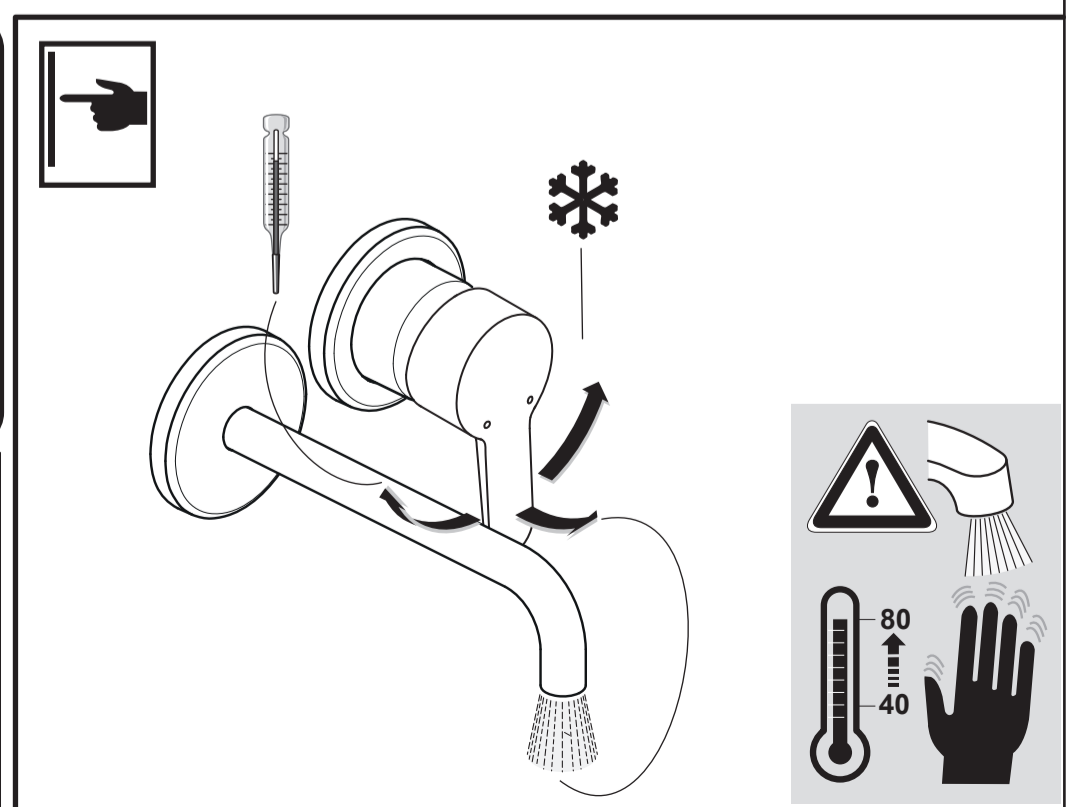

CONNECT BLUE
A 5933 ..

0718 / A 866 714
 (+ A 865 612)
 Made in Germany

Ideal Standard International NV
 Corporate Village - Gent Building
 Da Vincilaan 2
 1935 Zaventem
 Belgium

www.idealstandardinternational.com