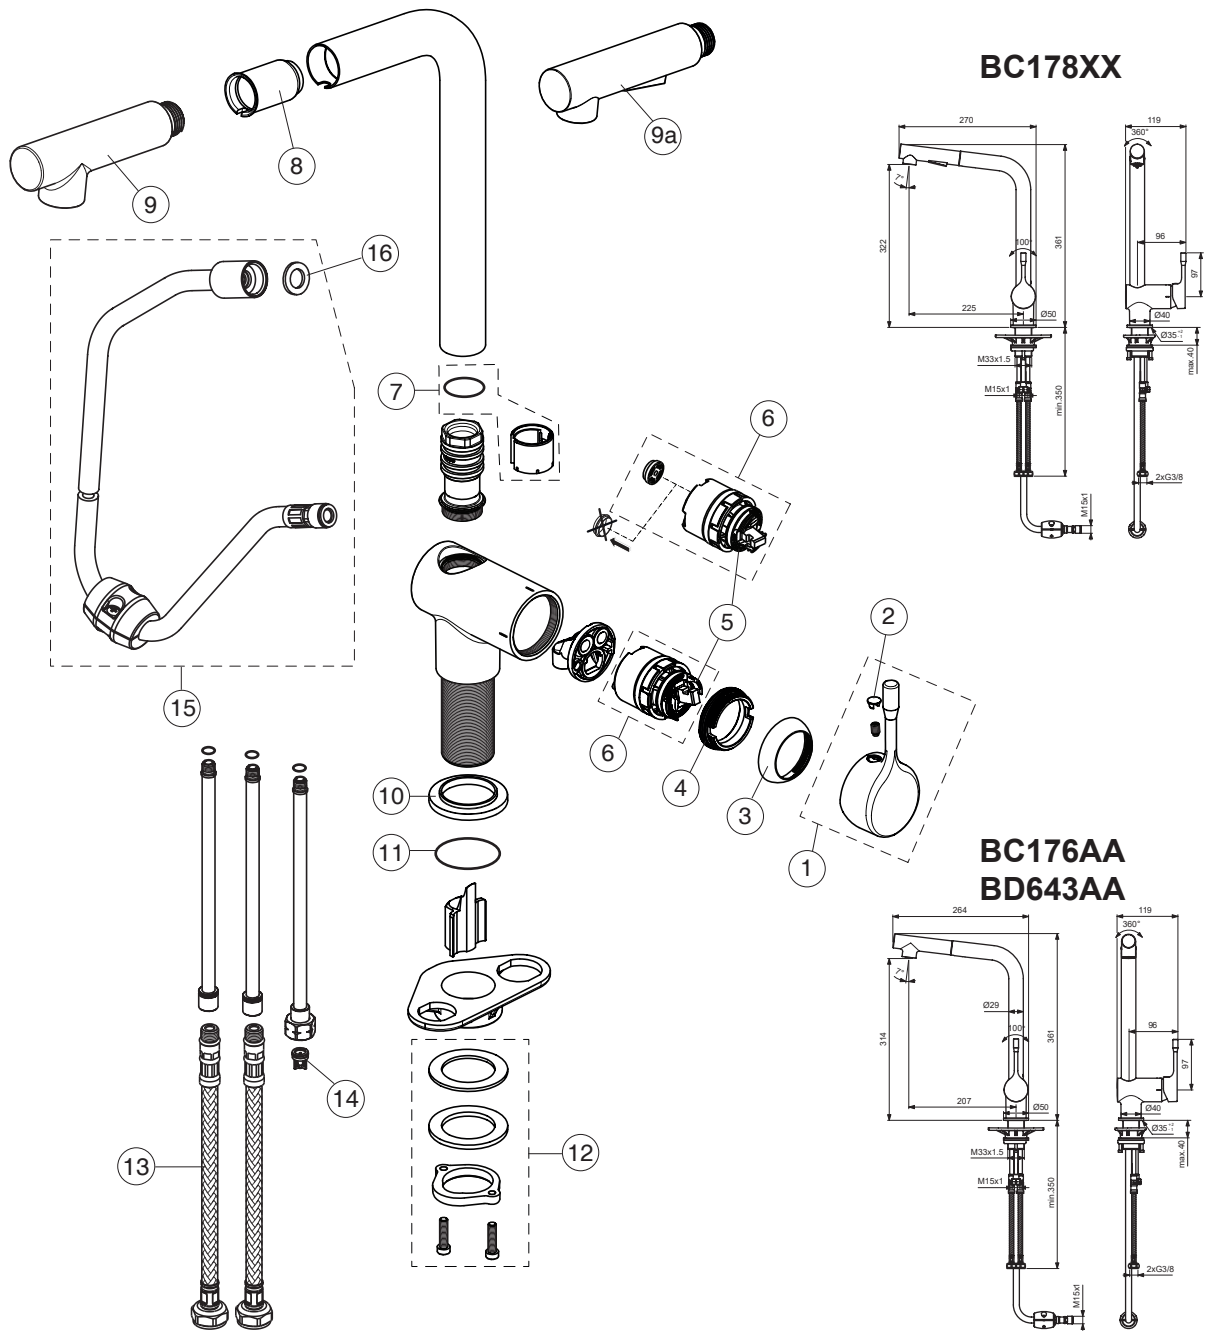

CERALOOK

Ideal Standard

Produced from: Aug.2023

**For XX=Coverage-Designate:**  
AA=chrome, GN=silver storm

**For Instance:**  
B961580AA for chrome

Pos.	Signify	Spare parts-Nr.	Quantity	Pos.	Signify	Spare parts-Nr.	Quantity
1	Lever,w/logo-set	B961580XX	1 Set	13	Fl.pexhose G3/8,L445mm	B960535NU	1 Pcs.
2	Cap decorative	B960473AA	1 Pcs.	14	Rv-patrone	A960944NU	2 Pcs.
3	Rosette	B961438XX	1 Pcs.	15	Plastic hose L1500	B960460NU	1 Pcs.
4	Screw M41x1.5/M38x1.5	B961374NU	1 Pcs.	16	Rubber washer	A961817NU	1 Pcs.
5	Hot limit stop	A861181NU	1 Pcs.				
6	Cartridge Ø38mm	B961491NU*	1 Set				
7	Sealing set for tub.spout	B961582NU	1 Set				
7	Sealing set for tub.spout	B961582NU	1 Set				
8	Plastic insert	A960911NU	1 Pcs.				
9	Pull out spray 1F	B961588XX	1 Pcs. ( BC176AA )				
		B961904XX	1 Pcs. ( BD643AA )				
9a	Pull out spray 2F	B961581NU	1 Pcs. ( BC178AA )				
10	Rosette decorative	B960712XX	1 Pcs.				
11	O-Ring 37,77 X 2,62	A962574NU	1 Pcs.				
12	Connecting group	B960255NU	1 Set				

CERALOOK

Ideal Standard

Produced from: Dec.2022

**For XX=Coverage-Designate:**  
AA=chrome, GN=silver storm

**For Instance:**  
B961580AA for chrome

Pos.	Signify	Spare parts-Nr.	Quantity	Pos.	Signify	Spare parts-Nr.	Quantity
1	Lever,w/logo-set	B961580XX	1 Set	15	Plastic hose L1500	B960460NU	1 Pcs.
2	Cap decorative	B960473AA	1 Pcs.	16	Rubber washer	A961817NU	1 Pcs.
3	Rosette	B961438XX	1 Pcs.				
4	Screw M41x1.5/M38x1.5	B961374NU	1 Pcs.				
5	Hot limit stop	A861181NU	1 Pcs.				
6	Cartridge Ø38mm	A861156NU*	1 Set				
7	Sealing set for tub.spout	B961582NU	1 Set				
8	Plastic insert	A960911NU	1 Pcs.				
9	Pull out spray 1F	B961588XX	1 Pcs.				
9a	Pull out spray 2F	B961581NU	1 Pcs.				
10	Rosette decorative	B960712XX	1 Pcs.				
11	O-Ring 37,77 X 2,62	A962574NU	1 Pcs.				
12	Connecting group	B960255NU	1 Set				
13	Fl.pexhose G3/8,L445mm	B960535NU	1 Pcs.				
14	Rv-patrone	A960944NU	2 Pcs.				