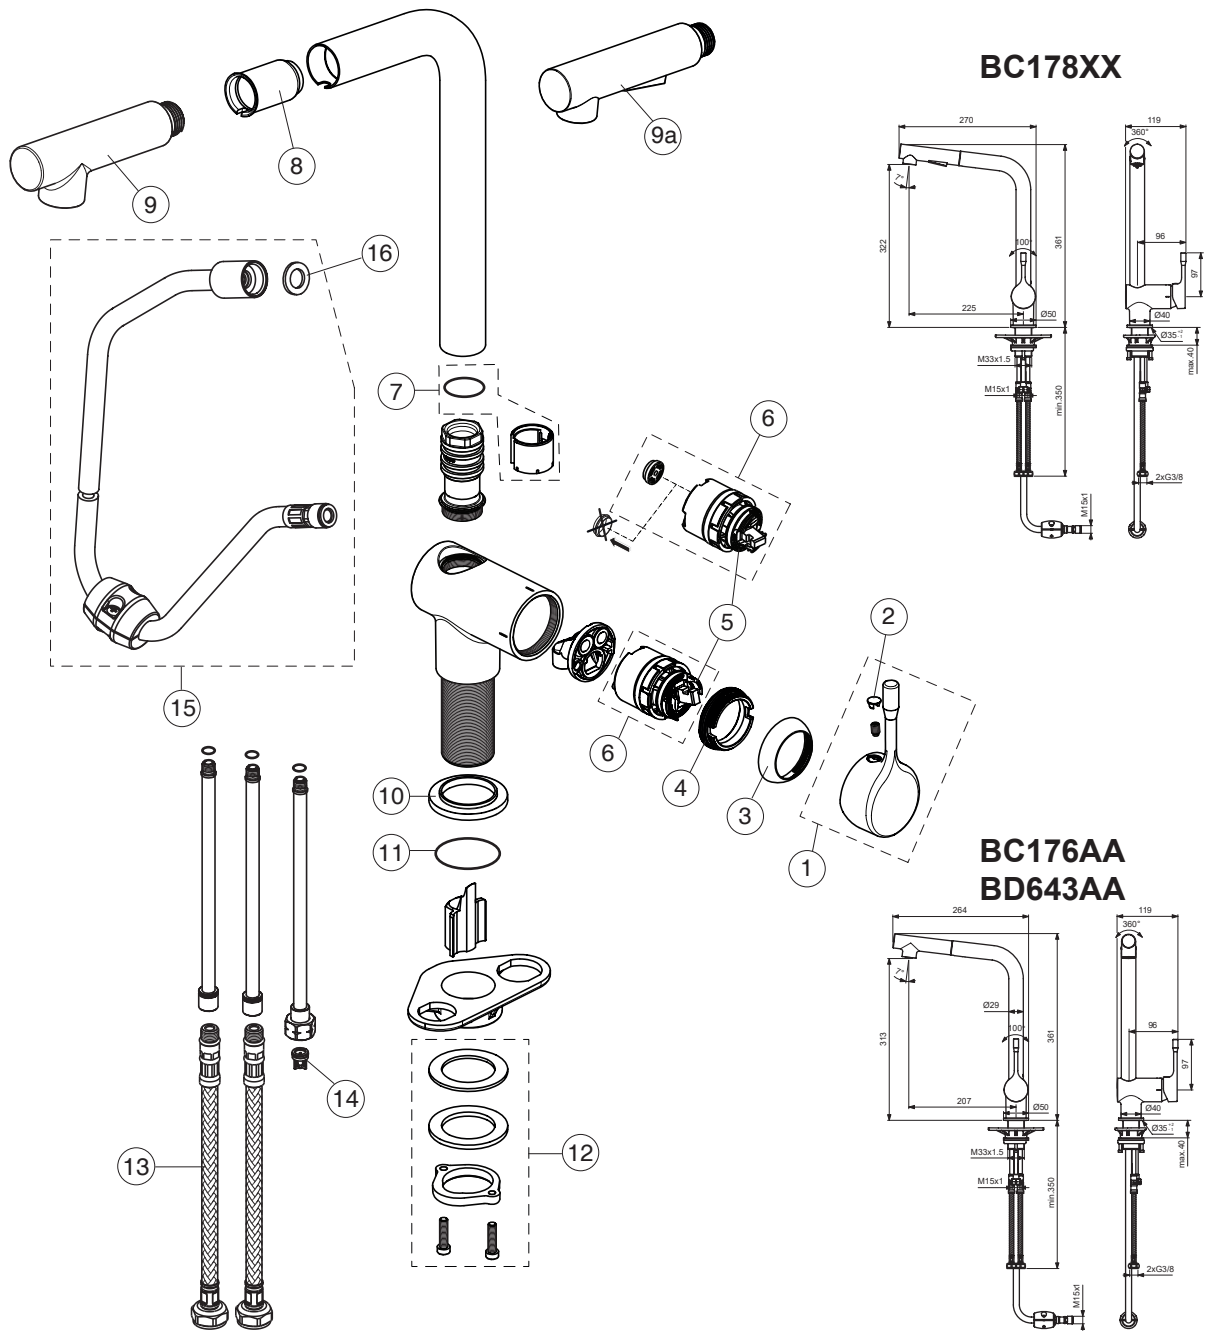

CERALOOK

Ideal Standard

Produced from: Aug.2023

**For XX=Coverage-Designate:**  
AA=chrome, GN=silver storm

**For Instance:**  
B961580AA for chrome

Pos.	Signify	Spare parts-Nr.	Quantity	Pos.	Signify	Spare parts-Nr.	Quantity
1	Lever,w/logo-set	B961580XX	1 Set	13	Fl.pexhose G3/8,L445mm	B960535NU	1 Pcs.
2	Cap decorative	B960473AA	1 Pcs.	14	Rv-patrone	A960944NU	2 Pcs.
3	Rosette	B961438XX	1 Pcs.	15	Plastic hose L1500	B960460NU	1 Pcs.
4	Screw M41x1.5/M38x1.5	B961374NU	1 Pcs.	16	Rubber washer	A961817NU	1 Pcs.
5	Hot limit stop	A861181NU	1 Pcs.				
6	Cartridge Ø38mm	B961491NU*	1 Set				
7	Sealing set for tub.spout	B961582NU	1 Set				
7	Sealing set for tub.spout	B961582NU	1 Set				
8	Plastic insert	A960911NU	1 Pcs.				
9	Pull out spray 1F	B961588XX	1 Pcs. ( BC176AA )				
		B961904XX	1 Pcs. ( BD643AA )				
9a	Pull out spray 2F	B961581NU	1 Pcs. ( BC178AA )				
10	Rosette decorative	B960712XX	1 Pcs.				
11	O-Ring 37,77 X 2,62	A962574NU	1 Pcs.				
12	Connecting group	B960255NU	1 Set				

CERALOOK

Ideal Standard

Produced from: Dec.2022

**For XX=Coverage-Designate:**  
AA=chrome, GN=silver storm

**For Instance:**  
B961580AA for chrome

Pos.	Signify	Spare parts-Nr.	Quantity	Pos.	Signify	Spare parts-Nr.	Quantity
1	Lever,w/logo-set	B961580XX	1 Set	15	Plastic hose L1500	B960460NU	1 Pcs.
2	Cap decorative	B960473AA	1 Pcs.	16	Rubber washer	A961817NU	1 Pcs.
3	Rosette	B961438XX	1 Pcs.				
4	Screw M41x1.5/M38x1.5	B961374NU	1 Pcs.				
5	Hot limit stop	A861181NU	1 Pcs.				
6	Cartridge Ø38mm	A861156NU*	1 Set				
7	Sealing set for tub.spout	B961582NU	1 Set				
8	Plastic insert	A960911NU	1 Pcs.				
9	Pull out spray 1F	B961588XX	1 Pcs.				
9a	Pull out spray 2F	B961581NU	1 Pcs.				
10	Rosette decorative	B960712XX	1 Pcs.				
11	O-Ring 37,77 X 2,62	A962574NU	1 Pcs.				
12	Connecting group	B960255NU	1 Set				
13	Fl.pexhose G3/8,L445mm	B960535NU	1 Pcs.				
14	Rv-patrone	A960944NU	2 Pcs.				