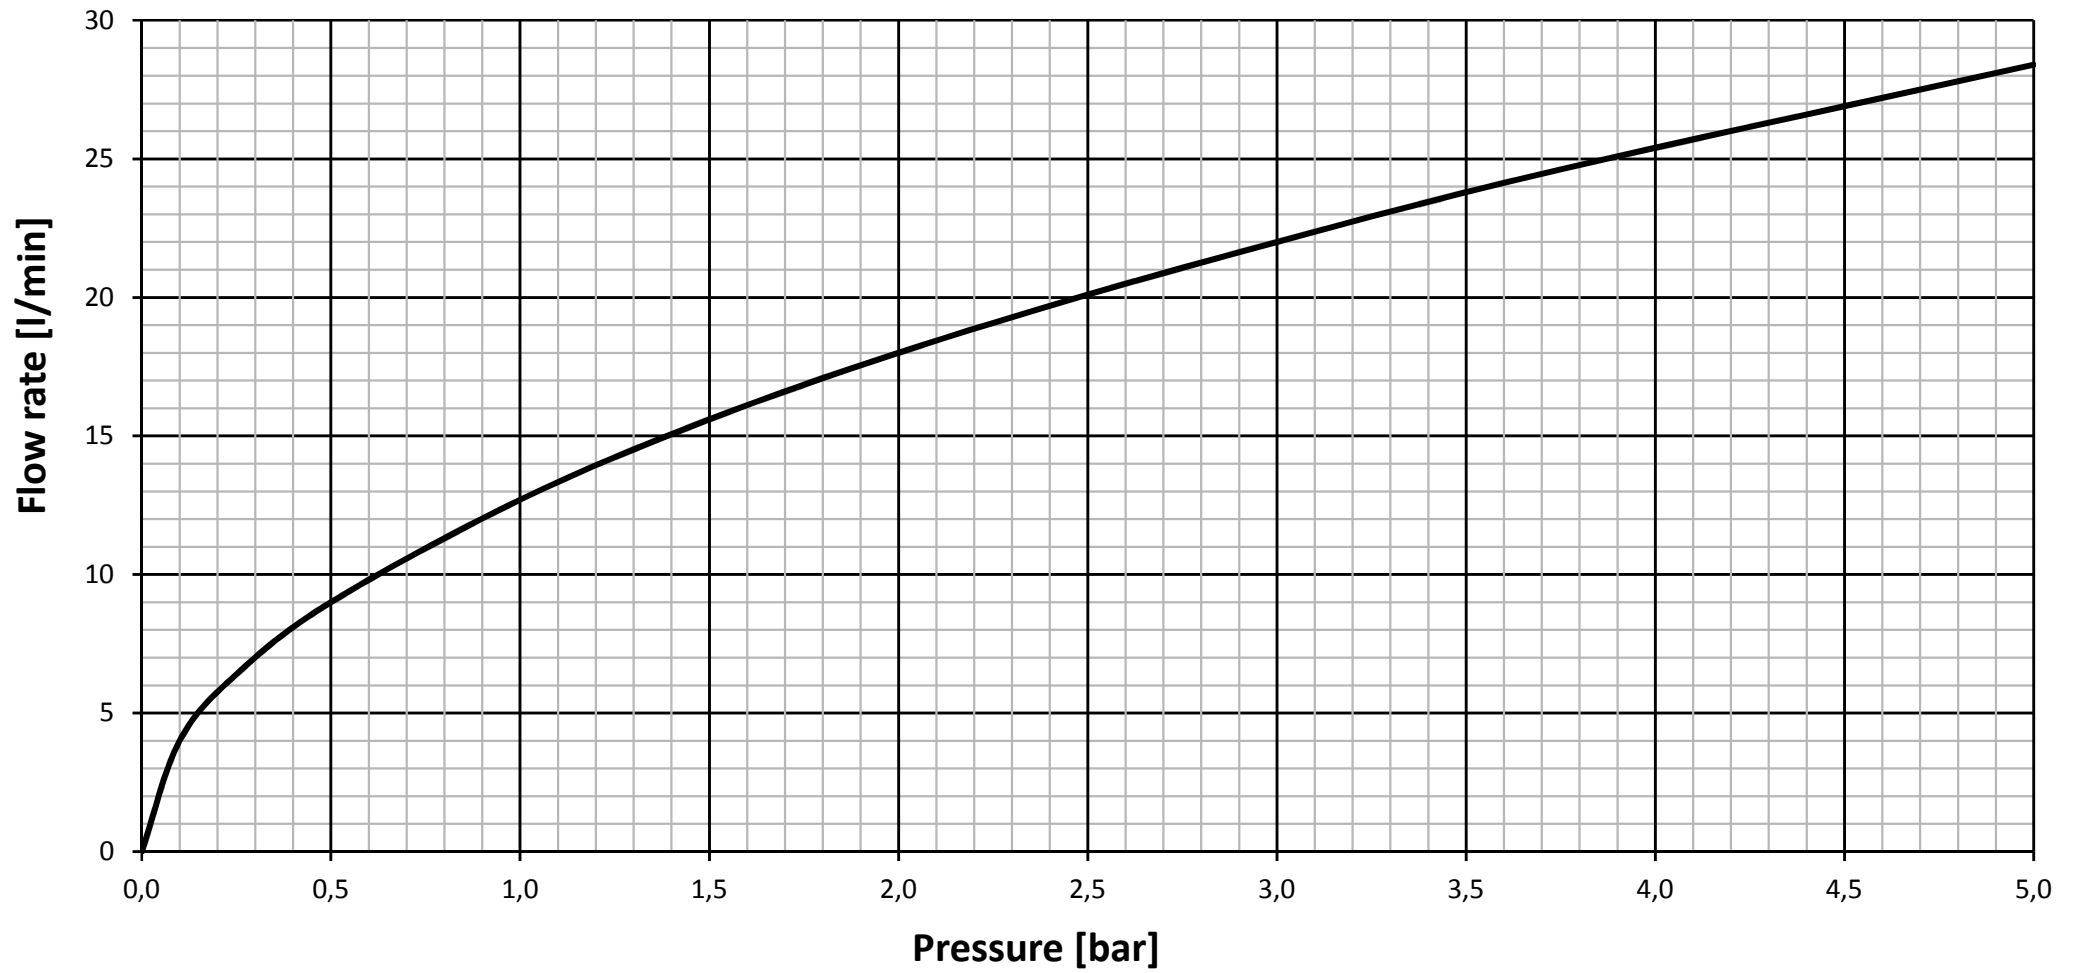

## A7229AA - outlet series

— Flow rate in mixed water position