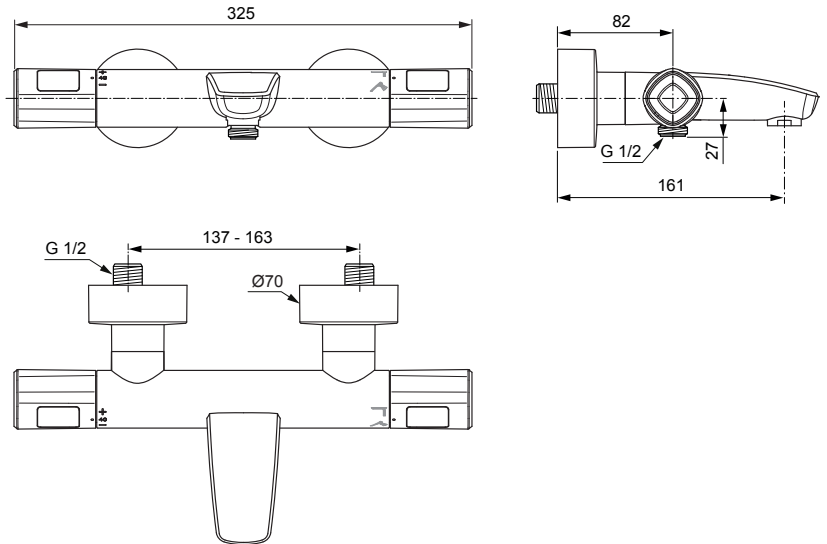

Ceratherm T100 A7238 ..

Ideal Standard

Produced from: Dez. 2019

Bath Shower Thermostat
chrome **A7238AA**

Pos.	Description	Part-Number	Qty.	Pos.	Description	Part-Number	Qty.
1	Handle cpl.	A 861 386 AA	1 Set				
2	Thermostatic Cartridge cpl.	A 861 371 NU	1 pcs				
3	Stop valve with diverter	A 861 375 NU	1 Set				
4	Thread ring + stopring cpl.	A 861 376 NU	1 Set				
5	Connection nipple cpl.	A 861 387 NU	1 Set				
6	Non-return valve	A 861 372 NU	1 Set				
7	Nipple G1/2 outside cpl.	A 861 374 NU	1 Set				
8	Aerator	A 963 181 NU	1 pcs				
9	Escutcheon cpl.	B 961 016 AA	2 Set				
10	Escutcheon Ø37	A 861 815 AA	2 pcs				