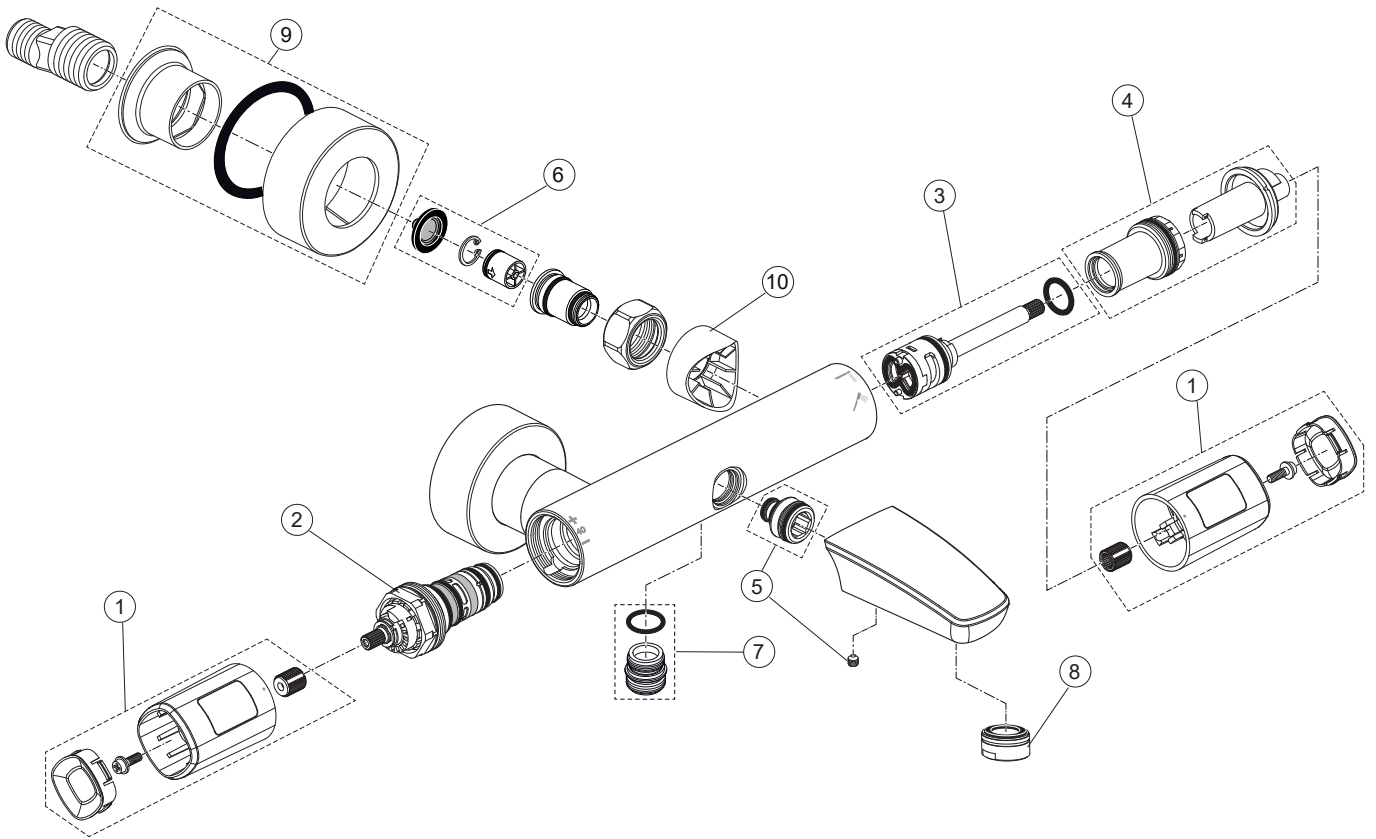

Ceratherm T100 A7238 ..

Ideal Standard

Produced from: Dez. 2019

Bath Shower Thermostat
chrome **A7238AA**

Pos.	Description	Part-Number	Qty.	Pos.	Description	Part-Number	Qty.
1	Handle cpl.	A 861 386 AA	1 Set				
2	Thermostatic Cartridge cpl.	A 861 371 NU	1 pcs				
3	Stop valve with diverter	A 861 375 NU	1 Set				
4	Thread ring + stopring cpl.	A 861 376 NU	1 Set				
5	Connection nipple cpl.	A 861 387 NU	1 Set				
6	Non-return valve	A 861 372 NU	1 Set				
7	Nipple G1/2 outside cpl.	A 861 374 NU	1 Set				
8	Aerator	A 963 181 NU	1 pcs				
9	Escutcheon cpl.	B 961 016 AA	2 Set				
10	Escutcheon Ø37	A 861 815 AA	2 pcs				

Ceratherm T100