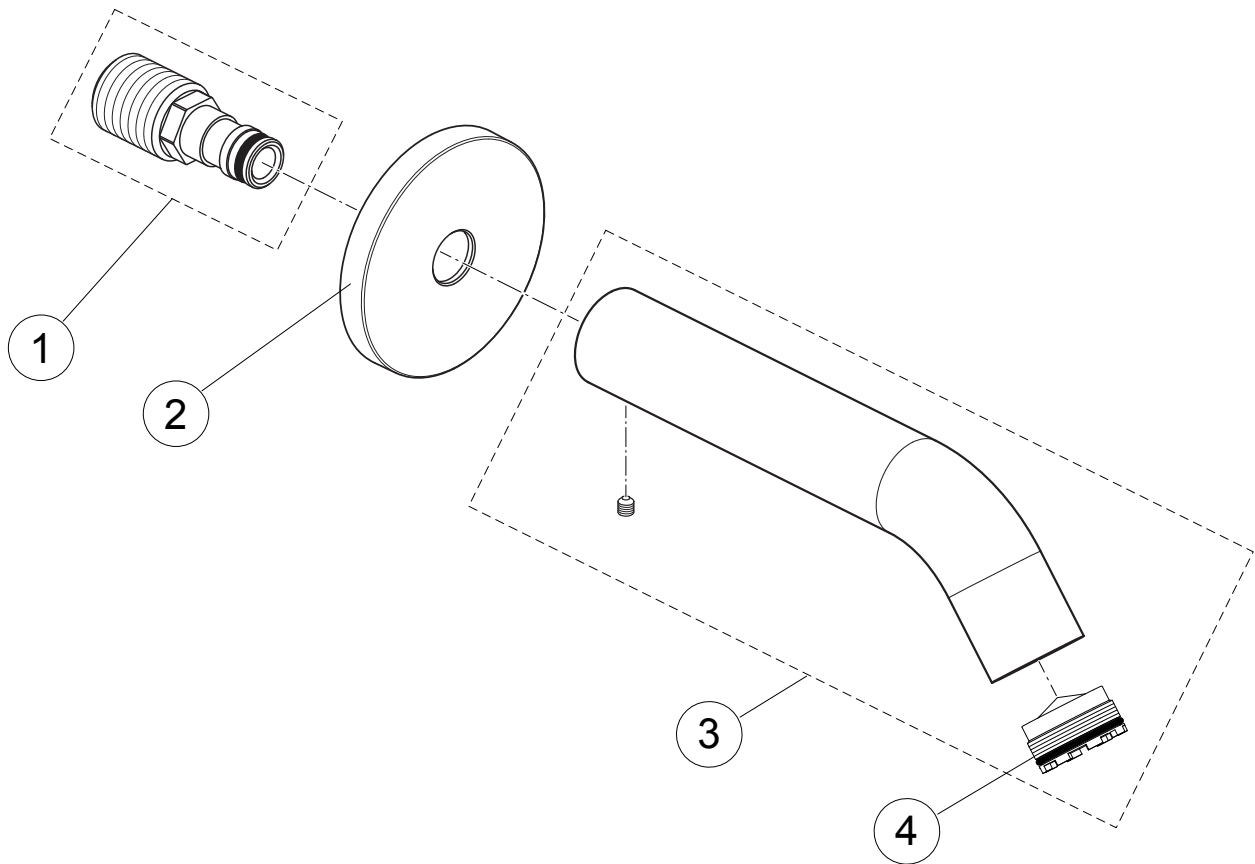

Produced since: **Nov. 2019**

Wall spout

chrome **BC805AA**

**Replace XX with the appropriate finish code**

Chrome = AA Silver Storm = GN Gold = A2 Magnetic Grey = A5

**Example spare part order:**

**A 861 434 AA** in Chrome

Pos.	Description	Part-Number	Qty.	Pos.	Description	Part-Number	Qty.
1	Connection nipple cpl.	<b>A 861 437 NU</b>	1 Set				
2	Escutcheon with ISI-Logo	<b>A 861 434 XX</b>	1 pcs				
3	Spout cpl. 160mm	<b>A 861 450 XX</b>	1 Set				
4	Aerator M24x1 with Key	<b>A 962 002 NU</b>	1 Set				