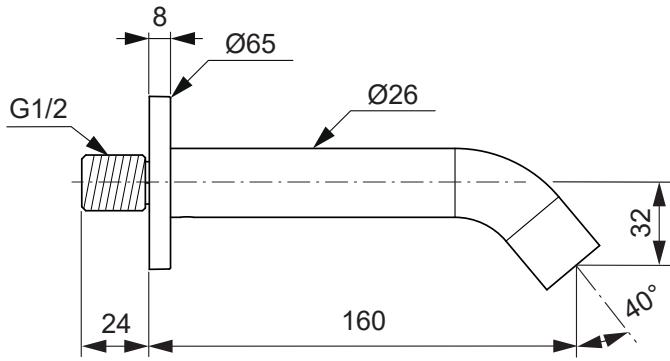

Produced since: **Nov. 2019**

Wall spout

chrome **BC805AA**

**Replace XX with the appropriate finish code**

Chrome = AA Silver Storm = GN Gold = A2 Magnetic Grey = A5

**Example spare part order:**

**A 861 434 AA** in Chrome

Pos.	Description	Part-Number	Qty.	Pos.	Description	Part-Number	Qty.
1	Connection nipple cpl.	<b>A 861 437 NU</b>	1 Set				
2	Escutcheon with ISI-Logo	<b>A 861 434 XX</b>	1 pcs				
3	Spout cpl. 160mm	<b>A 861 450 XX</b>	1 Set				
4	Aerator M24x1 with Key	<b>A 962 002 NU</b>	1 Set				