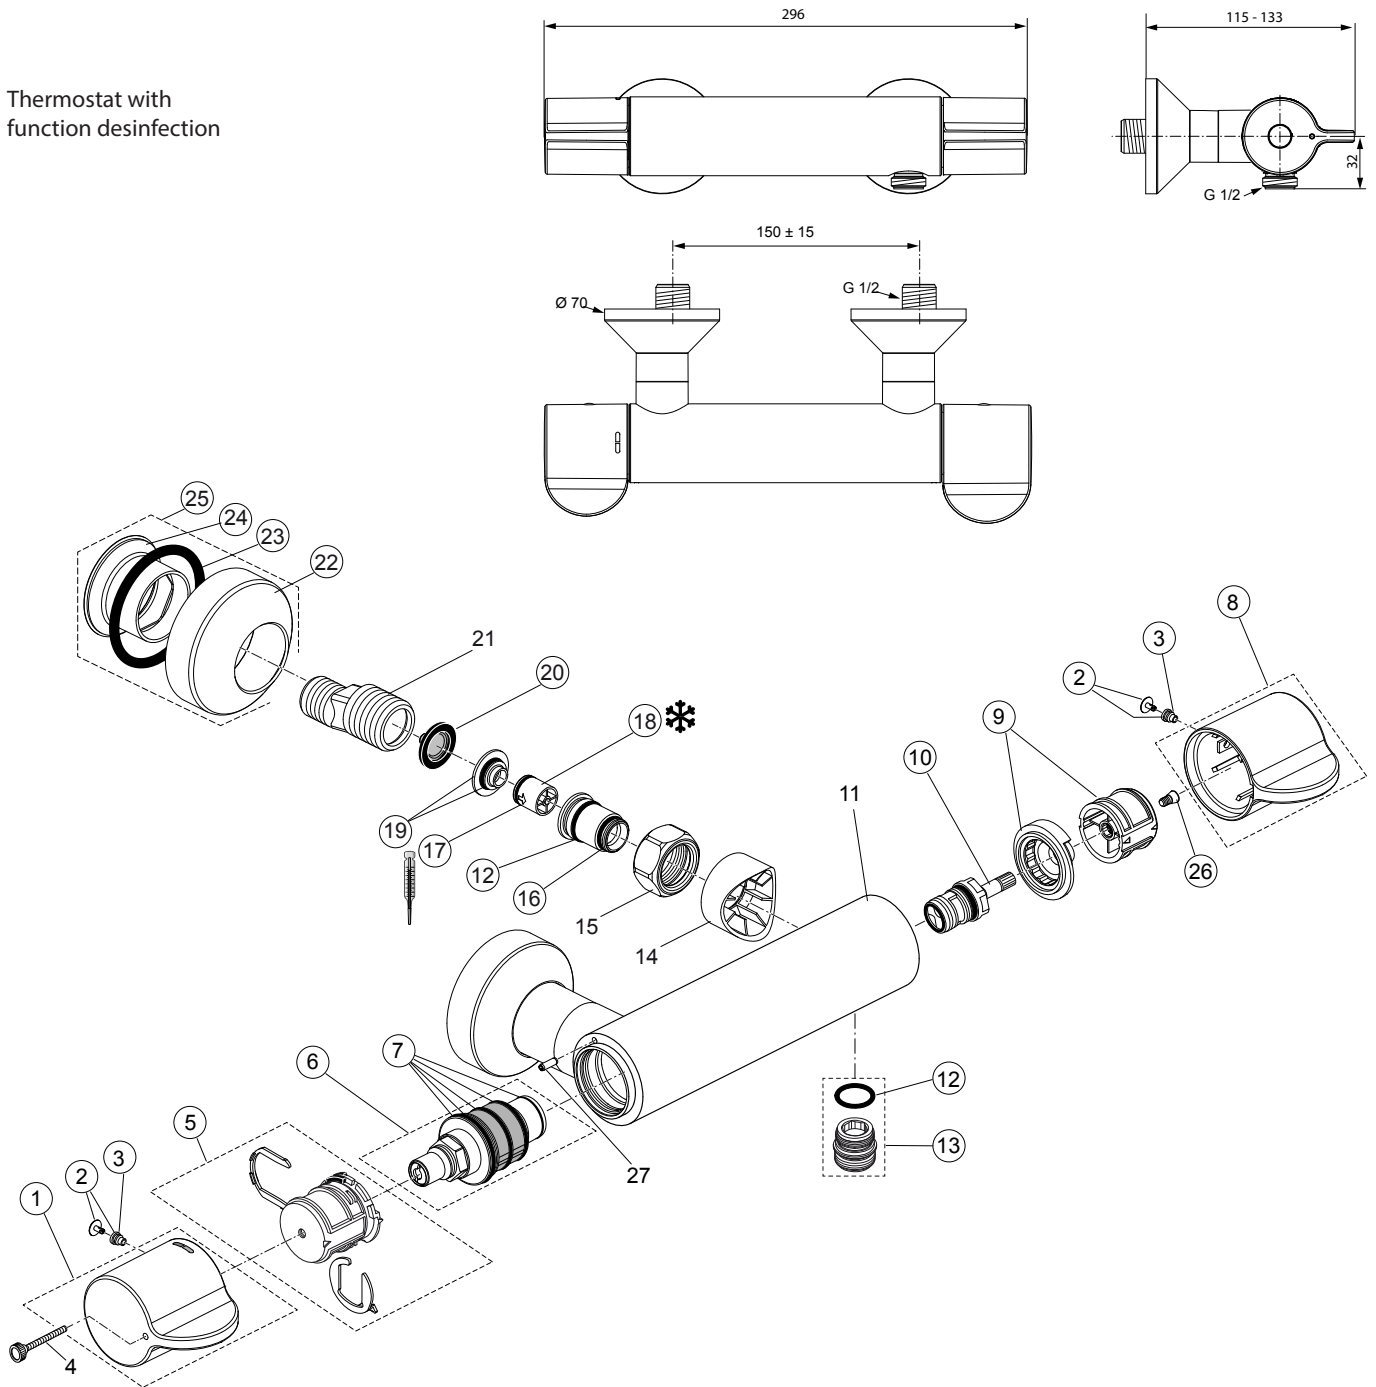

* Universal-Set (not all parts needed)

Produced from: April 2017 - March 2021

Thermostat with function desinfection

Pos.	Description	Part-Number	Qty.	Pos.	Description	Part-Number	Qty.
1	Handle for Temp. cpl.	A 861 195 AA	1 Set	15	Coupling nut G3/4 - SW30		
2	Handle cap + srew	A 962 149 AA*	1 pcs	16	O - Ring Ø 14 x 1,78	A 962 605 NU	2 pcs
3	Srew M5x5	A 961 095 NU	1 pcs	17	Non-return valve (Hot water)	N 042 977 NU	1 pcs
4	Knurled head screw M3x30			18	Non-return valve (Cold water)	F 960 942 NU	1 pcs
5	Temp. adjustment cpl.	A 963 427 NU	1 Set	19	Isolation ring	A 861 197 NU	2 pcs
6	Thermostatic Cartridge	A 962 229 NU	1 pcs	20	Strainer (screen)	A 962 595 NU	2 pcs
7	Repair-Set Cartridge	A 962 230 NU	1 Set	21	S-connector		
8	Volume control handle cpl.	A 861 196 AA	1 Set	22	Escutcheon	A 960 599 AA	1 pcs
9	Handle insert + stopring	A 963 432 NU	1 Set	23	O-ring Ø 53,5 x 5	A 963 840 NU	1 pcs
10	Cartridge G1/2 90° le.op.	A 963 033 NU	1 pcs	24	Escutcheon inside	A 963 838 AA	1 pcs
11	Body			25	Escutcheon cpl.	B 960 365 AA	2 Set
12	O - ring Ø 17 x 2	A 961 810 NU	2 pcs	26	Srew M4	A 961 337 NU	1 pcs
13	Nipple complete G1/2	A 861 498 NU	1 pcs	27	Pin 3x10mm DIN 1474		
14	Nipple complete G1/2	A 963 651 NU**	1 pcs				
	Escutcheon						