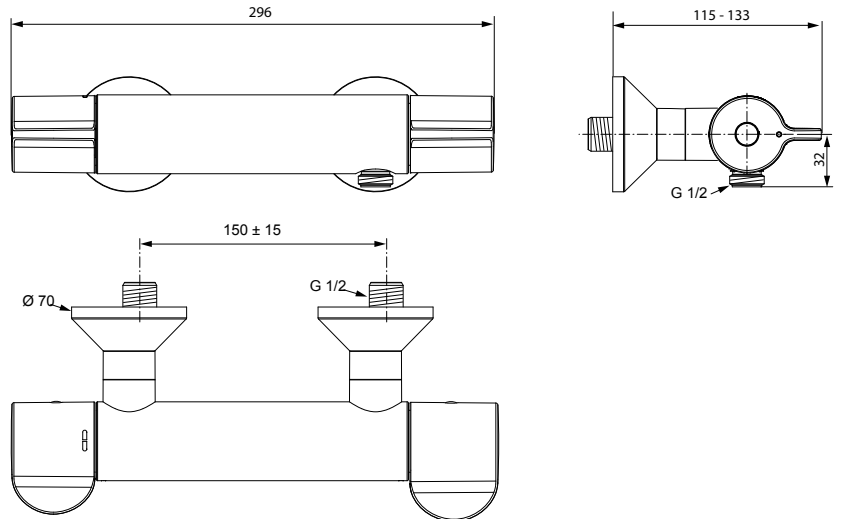

Produced from: Jan. 2022

Thermostat with
function desinfection

Pos.	Description	Part-Number	Qty.	Pos.	Description	Part-Number	Qty.
1	Handle for Temp. cpl.	A 861 195 AA	1 Set	13	Isolation ring	A 861 197 NU	2 pcs
2	Handle cap + screw	A 962 149 AA*	1 pcs	14	Strainer (screen)	A 962 595 NU	2 pcs
3	Temp. adjustment cpl.	A 963 427 NU	1 Set	15	Escutcheon cpl.	B 960 365 AA	2 Set
4	Thermostatic Cartridge	A 962 229 NU	1 pcs	16	Srew M4	A 961 337 NU	1 pcs
5	Volume control handle cpl.	A 861 196 AA	1 Set				
6	Handle insert + stopring	A 963 432 NU	1 Set				
7	Cartridge G1/2 180° le.op.	A 861 245 NU	1 pcs				
8	Nipple complete G1/2	A 861 498 NU	1 pcs				
9	O - Ring Ø 14 x 1,78	A 962 605 NU	2 pcs				
10	O - ring Ø 17 x 2	A 961 810 NU	2 pcs				
11	Non-return valve (Hot water)	F 960 942 NU	1 pcs				
12	Non-return valve (Cold water)	N 042 977 NU	1 pcs				

* Universal-Set (not all parts needed)

Produced from: April 2021 - Jan. 2022

Thermostat with
function desinfection

Pos.	Description	Part-Number	Qty.	Pos.	Description	Part-Number	Qty.
1	Handle for Temp. cpl.	A 861 195 AA	1 Set	13	Isolation ring	A 861 197 NU	2 pcs
2	Handle cap + screw	A 962 149 AA*	1 pcs	14	Strainer (screen)	A 962 595 NU	2 pcs
3	Temp. adjustment cpl.	A 963 427 NU	1 Set	15	Escutcheon cpl.	B 960 365 AA	2 Set
4	Thermostatic Cartridge	A 962 229 NU	1 pcs	16	Srew M4	A 961 337 NU	1 pcs
5	Volume control handle cpl.	A 861 196 AA	1 Set				
6	Handle insert + stopring	A 963 432 NU	1 Set				
7	Cartridge G1/2 180° le.op.	A 963 245 NU	1 pcs				
8	Nipple complete G1/2	A 861 498 NU	1 pcs				
9	O - Ring Ø 14 x 1,78	A 962 605 NU	2 pcs				
10	O - ring Ø 17 x 2	A 961 810 NU	2 pcs				
11	Non-return valve (Hot water)	F 960 942 NU	1 pcs				
12	Non-return valve (Cold water)	N 042 977 NU	1 pcs				