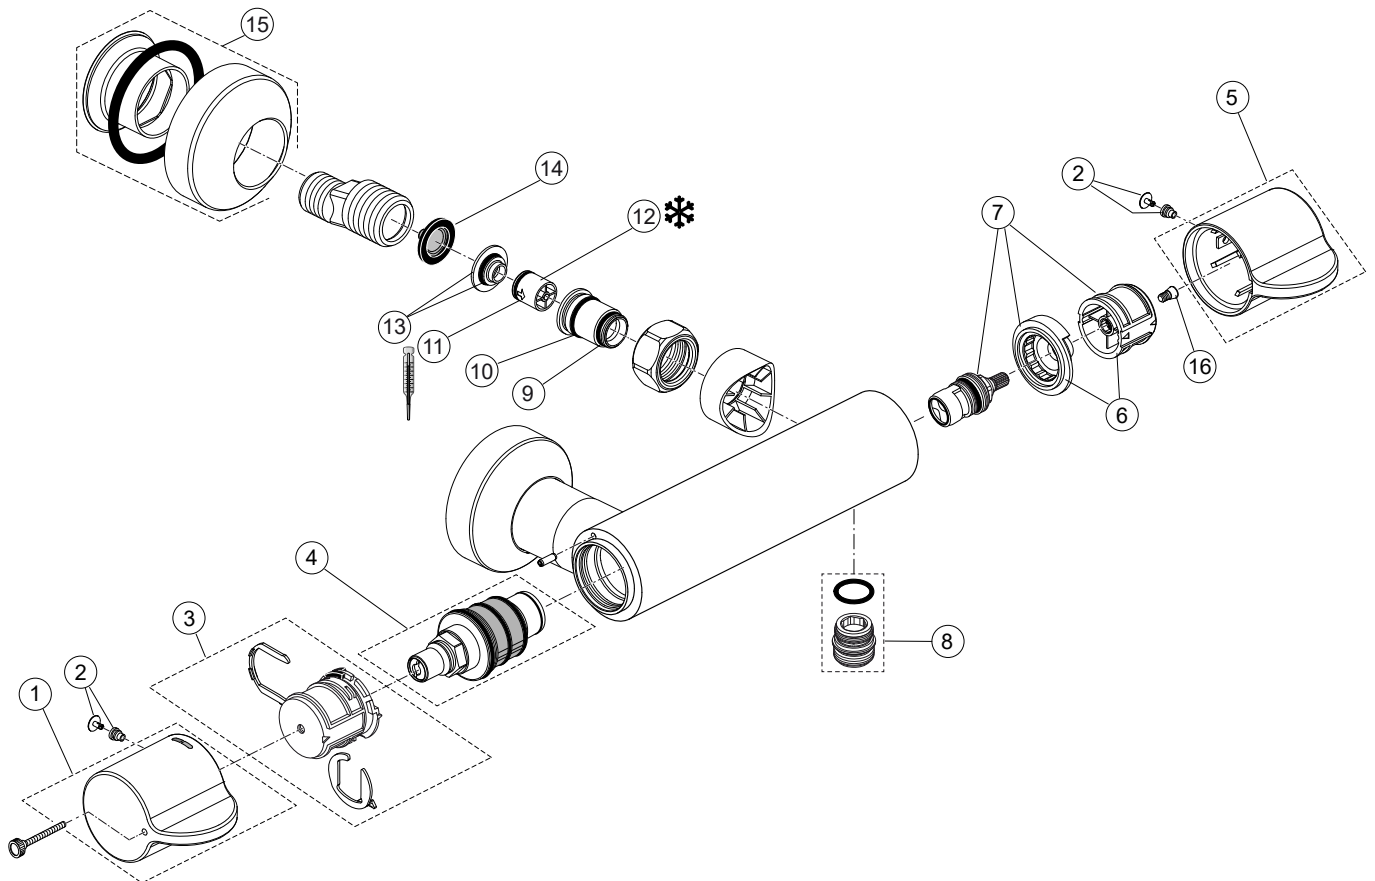

Produced from: Jan. 2022

Thermostat with
function desinfection

Pos.	Description	Part-Number	Qty.	Pos.	Description	Part-Number	Qty.
1	Handle for Temp. cpl.	A 861 195 AA	1 Set	13	Isolation ring	A 861 197 NU	2 pcs
2	Handle cap + screw	A 962 149 AA*	1 pcs	14	Strainer (screen)	A 962 595 NU	2 pcs
3	Temp. adjustment cpl.	A 963 427 NU	1 Set	15	Escutcheon cpl.	B 960 365 AA	2 Set
4	Thermostatic Cartridge	A 962 229 NU	1 pcs	16	Srew M4	A 961 337 NU	1 pcs
5	Volume control handle cpl.	A 861 196 AA	1 Set				
6	Handle insert + stopring	A 963 432 NU	1 Set				
7	Cartridge G1/2 180° le.op.	A 861 245 NU	1 pcs				
8	Nipple complete G1/2	A 861 498 NU	1 pcs				
9	O - Ring Ø 14 x 1,78	A 962 605 NU	2 pcs				
10	O - ring Ø 17 x 2	A 961 810 NU	2 pcs				
11	Non-return valve (Hot water)	F 960 942 NU	1 pcs				
12	Non-return valve (Cold water)	N 042 977 NU	1 pcs				

* Universal-Set (not all parts needed)

Produced from: April 2021 - Jan. 2022

Thermostat with
function desinfection

Pos.	Description	Part-Number	Qty.	Pos.	Description	Part-Number	Qty.
1	Handle for Temp. cpl.	A 861 195 AA	1 Set	13	Isolation ring	A 861 197 NU	2 pcs
2	Handle cap + screw	A 962 149 AA*	1 pcs	14	Strainer (screen)	A 962 595 NU	2 pcs
3	Temp. adjustment cpl.	A 963 427 NU	1 Set	15	Escutcheon cpl.	B 960 365 AA	2 Set
4	Thermostatic Cartridge	A 962 229 NU	1 pcs	16	Srew M4	A 961 337 NU	1 pcs
5	Volume control handle cpl.	A 861 196 AA	1 Set				
6	Handle insert + stopring	A 963 432 NU	1 Set				
7	Cartridge G1/2 180° le.op.	A 963 245 NU	1 pcs				
8	Nipple complete G1/2	A 861 498 NU	1 pcs				
9	O - Ring Ø 14 x 1,78	A 962 605 NU	2 pcs				
10	O - ring Ø 17 x 2	A 961 810 NU	2 pcs				
11	Non-return valve (Hot water)	F 960 942 NU	1 pcs				
12	Non-return valve (Cold water)	N 042 977 NU	1 pcs				