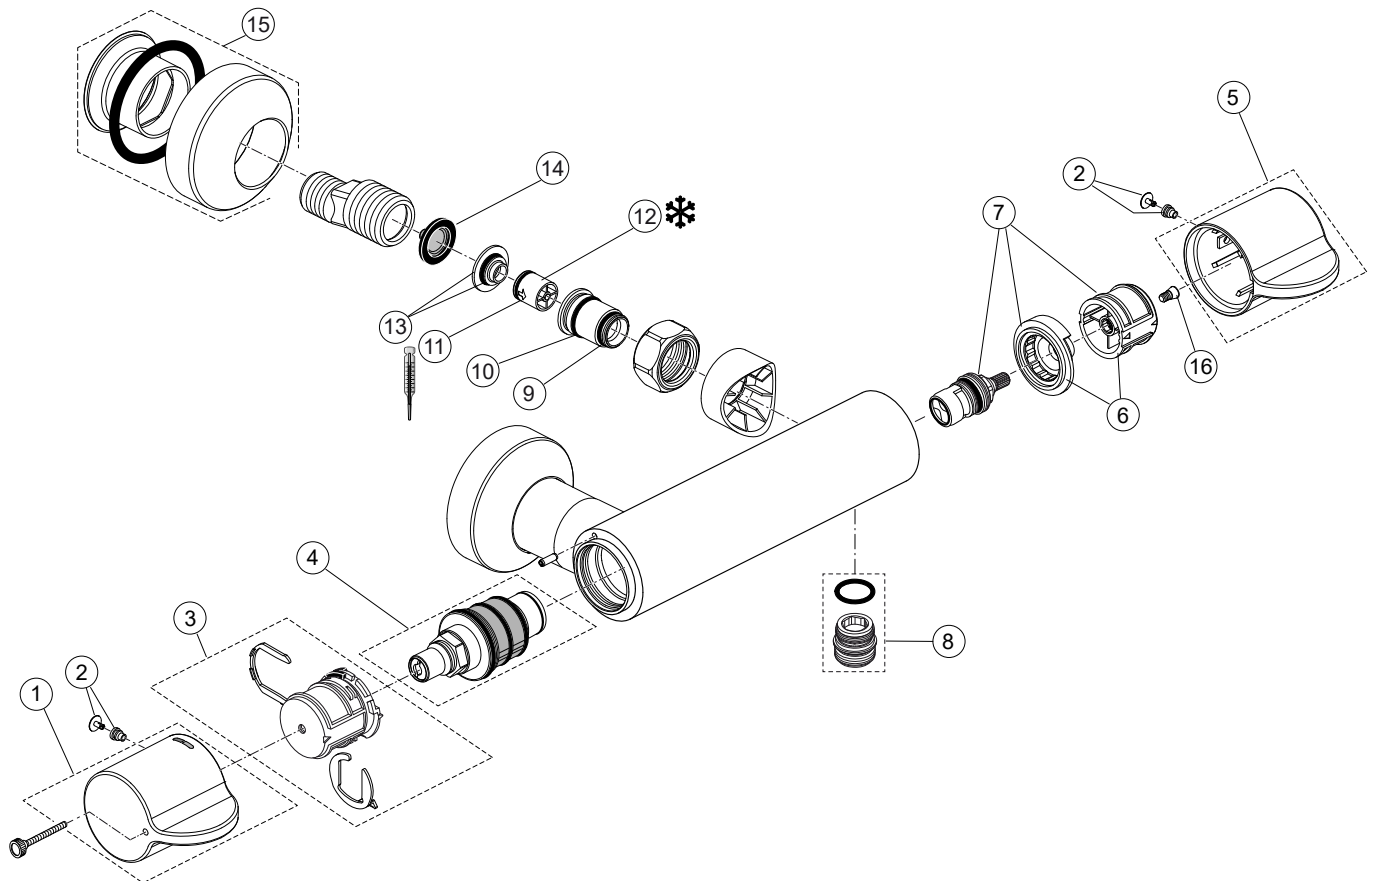

Produced from: Jan. 2022

Thermostat with
function desinfection

Pos.	Description	Part-Number	Qty.	Pos.	Description	Part-Number	Qty.
1	Handle for Temp. cpl.	A 861 195 AA	1 Set	13	Isolation ring	A 861 197 NU	2 pcs
2	Handle cap + screw	A 962 149 AA*	1 pcs	14	Strainer (screen)	A 962 595 NU	2 pcs
3	Temp. adjustment cpl.	A 963 427 NU	1 Set	15	Escutcheon cpl.	B 960 365 AA	2 Set
4	Thermostatic Cartridge	A 962 229 NU	1 pcs	16	Srew M4	A 961 337 NU	1 pcs
5	Volume control handle cpl.	A 861 196 AA	1 Set				
6	Handle insert + stopring	A 963 432 NU	1 Set				
7	Cartridge G1/2 180° le.op.	A 861 245 NU	1 pcs				
8	Nipple complete G1/2	A 861 498 NU	1 pcs				
9	O - Ring Ø 14 x 1,78	A 962 605 NU	2 pcs				
10	O - ring Ø 17 x 2	A 961 810 NU	2 pcs				
11	Non-return valve (Hot water)	F 960 942 NU	1 pcs				
12	Non-return valve (Cold water)	N 042 977 NU	1 pcs				

* Universal-Set (not all parts needed)

Produced from: April 2021 - Jan. 2022

Thermostat with
function desinfection

Pos.	Description	Part-Number	Qty.	Pos.	Description	Part-Number	Qty.
1	Handle for Temp. cpl.	A 861 195 AA	1 Set	13	Isolation ring	A 861 197 NU	2 pcs
2	Handle cap + screw	A 962 149 AA*	1 pcs	14	Strainer (screen)	A 962 595 NU	2 pcs
3	Temp. adjustment cpl.	A 963 427 NU	1 Set	15	Escutcheon cpl.	B 960 365 AA	2 Set
4	Thermostatic Cartridge	A 962 229 NU	1 pcs	16	Srew M4	A 961 337 NU	1 pcs
5	Volume control handle cpl.	A 861 196 AA	1 Set				
6	Handle insert + stopring	A 963 432 NU	1 Set				
7	Cartridge G1/2 180° le.op.	A 963 245 NU	1 pcs				
8	Nipple complete G1/2	A 861 498 NU	1 pcs				
9	O - Ring Ø 14 x 1,78	A 962 605 NU	2 pcs				
10	O - ring Ø 17 x 2	A 961 810 NU	2 pcs				
11	Non-return valve (Hot water)	F 960 942 NU	1 pcs				
12	Non-return valve (Cold water)	N 042 977 NU	1 pcs				