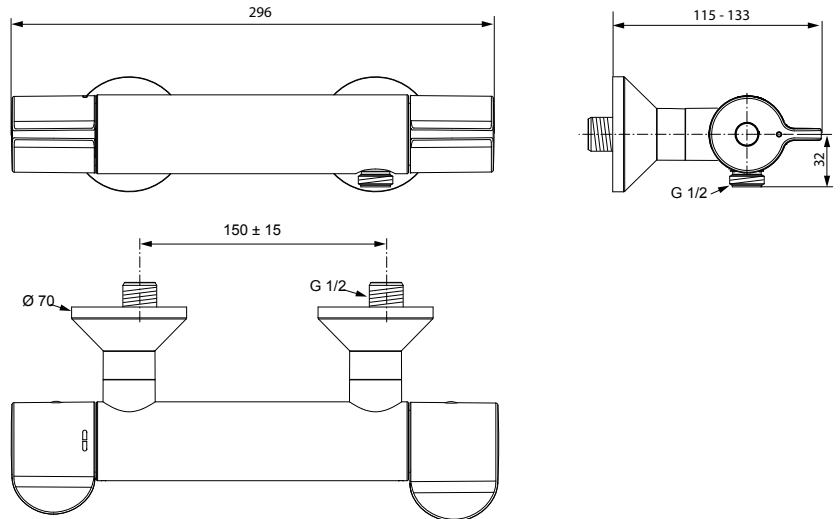

Produced from: Jan. 2022

Thermostat with
function desinfection

Pos.	Description	Part-Number	Qty.	Pos.	Description	Part-Number	Qty.
1	Handle for Temp. cpl.	A 861 195 AA	1 Set	13	Isolation ring	A 861 197 NU	2 pcs
2	Handle cap + screw	A 962 149 AA*	1 pcs	14	Strainer (screen)	A 962 595 NU	2 pcs
3	Temp. adjustment cpl.	A 963 427 NU	1 Set	15	Escutcheon cpl.	B 960 365 AA	2 Set
4	Thermostatic Cartridge	A 962 229 NU	1 pcs	16	Srew M4	A 961 337 NU	1 pcs
5	Volume control handle cpl.	A 861 196 AA	1 Set				
6	Handle insert + stopring	A 963 432 NU	1 Set				
7	Cartridge G1/2 180° le.op.	A 861 245 NU	1 pcs				
8	Nipple complete G1/2	A 861 498 NU	1 pcs				
9	O - Ring Ø 14 x 1,78	A 962 605 NU	2 pcs				
10	O - ring Ø 17 x 2	A 961 810 NU	2 pcs				
11	Non-return valve (Hot water)	F 960 942 NU	1 pcs				
12	Non-return valve (Cold water)	N 042 977 NU	1 pcs				

* Universal-Set (not all parts needed)

Produced from: April 2021 - Jan. 2022

Thermostat with
function desinfection

Pos.	Description	Part-Number	Qty.	Pos.	Description	Part-Number	Qty.
1	Handle for Temp. cpl.	A 861 195 AA	1 Set	13	Isolation ring	A 861 197 NU	2 pcs
2	Handle cap + screw	A 962 149 AA*	1 pcs	14	Strainer (screen)	A 962 595 NU	2 pcs
3	Temp. adjustment cpl.	A 963 427 NU	1 Set	15	Escutcheon cpl.	B 960 365 AA	2 Set
4	Thermostatic Cartridge	A 962 229 NU	1 pcs	16	Srew M4	A 961 337 NU	1 pcs
5	Volume control handle cpl.	A 861 196 AA	1 Set				
6	Handle insert + stopring	A 963 432 NU	1 Set				
7	Cartridge G1/2 180° le.op.	A 963 245 NU	1 pcs				
8	Nipple complete G1/2	A 861 498 NU	1 pcs				
9	O - Ring Ø 14 x 1,78	A 962 605 NU	2 pcs				
10	O - ring Ø 17 x 2	A 961 810 NU	2 pcs				
11	Non-return valve (Hot water)	F 960 942 NU	1 pcs				
12	Non-return valve (Cold water)	N 042 977 NU	1 pcs				