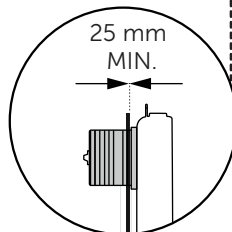

(dimensions in millimeters)

WC FRAME/CISTERN 150

WC FRAME / CISTERN 80

WC FRAME / CISTERN 120

1

2

FRONT

TOP