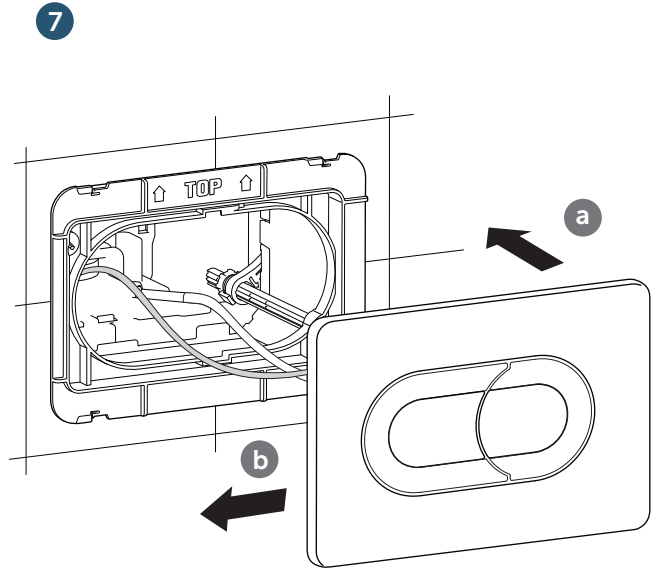

Ideal Standard International NV
Corporate Village – Gent Building
Da Vincilaan 2
B1935 – Zaventem
Belgium

BE +32 (0)2 325 66 33
BG +359 675 30362
DE +49 (0)228 521 580
EG +202 26969700
FR +33 (0)1 49 38 28 00
GB 01482 496 318
GR +30 210 67 90 810
HR +38591 22 99 304

HU +36 30 6991 594
IT 800 652 290
ME +971 4 804 2400
NL +31 (0)77 355 08 08
PL +48 71 7868 301/302
RO +40 21 3223 201/202
SI 00386 59 919040
TR +90 216 314 87 87

UA +359 675 30 468
AL/XK/BA +359 887 709 696
CZ/SK +420 417 592 179
DK/NO/SE +45 75 84 10 10
ES/PT +34 93 561 80 00
LV/LT/EE +371 673 57 792
RS/MK/ME +381 11 713 80 58
RU/MD +7 495 669 23 11