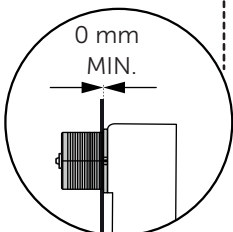

(dimensions in millimeters)

WC FRAME/CISTERN 150

WC FRAME / CISTERN 80

WC FRAME / CISTERN 120

1

2

FRONT

TOP