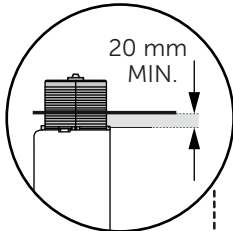

(dimensions in millimeters)

WC FRAME/CISTERN 150

WC FRAME / CISTERN 80

WC FRAME / CISTERN 120

1

2

FRONT

TOP