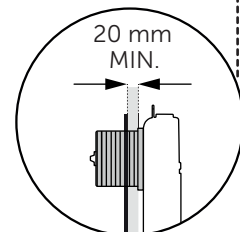

(dimensions in millimeters)

WC FRAME/CISTERN 150

WC FRAME / CISTERN 80

WC FRAME / CISTERN 120

1

2

FRONT

TOP