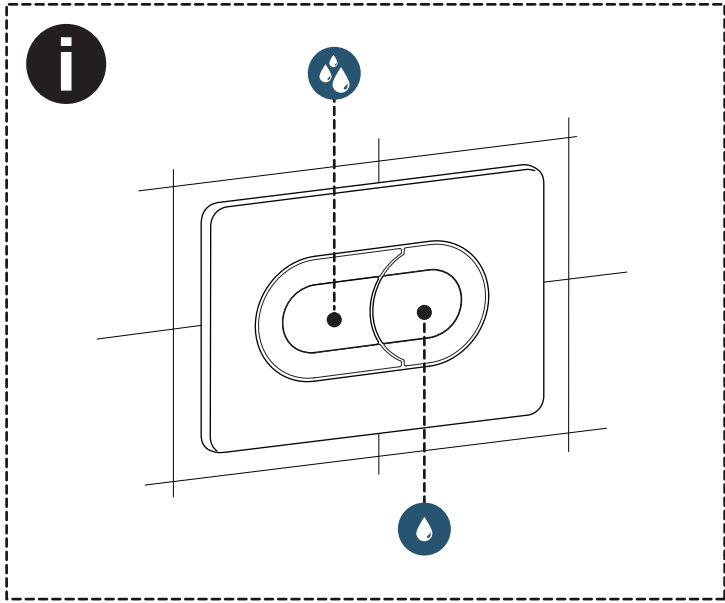

Ideal Standard International NV
Corporate Village – Gent Building
Da Vincilaan 2
B1935 – Zaventem
Belgium

BE +32 (0)2 325 66 33
BG +359 675 30362
DE +49 (0)228 521 580
EG +202 26969700
FR +33 (0)1 49 38 28 00
GB 01482 496 318
GR +30 210 67 90 810
HR +38591 22 99 304

HU +36 30 6991 594
IT 800 652 290
ME +971 4 804 2400
NL +31 (0)77 355 08 08
PL +48 71 7868 301/302
RO +40 21 3223 201/202
SI 00386 59 919040
TR +90 216 314 87 87

UA +359 675 30 468
AL/XK/BA +359 887 709 696
CZ/SK +420 417 592 179
DK/NO/SE +45 75 84 10 10
ES/PT +34 93 561 80 00
LV/LT/EE +371 673 57 792
RS/MK/ME +381 11 713 80 58
RU/MD +7 495 669 23 11