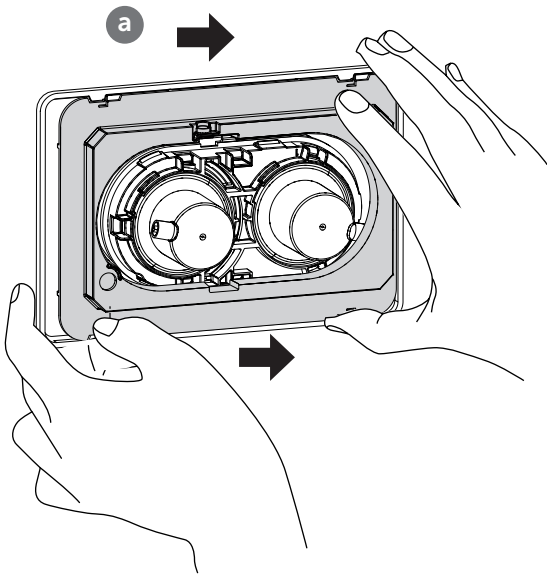

(dimensions in millimeters)

WC FRAME/CISTERN 150

WC FRAME / CISTERN 80

WC FRAME / CISTERN 120

1

2

FRONT

TOP