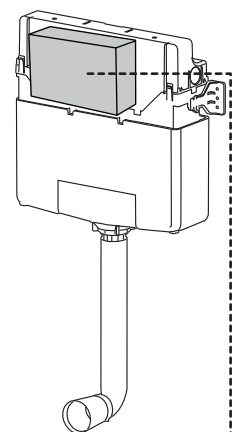

(dimensions in millimeters)

WC FRAME/CISTERN 150

WC FRAME / CISTERN 80

WC FRAME / CISTERN 120

1

2

FRONT

TOP