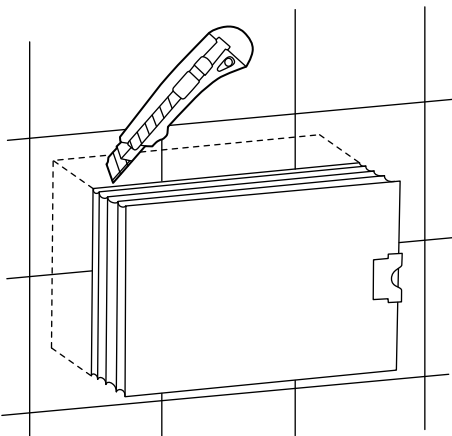

(dimensions in millimeters)

WC FRAME/CISTERN 150

WC FRAME / CISTERN 80

WC FRAME / CISTERN 120

1

2

FRONT

TOP