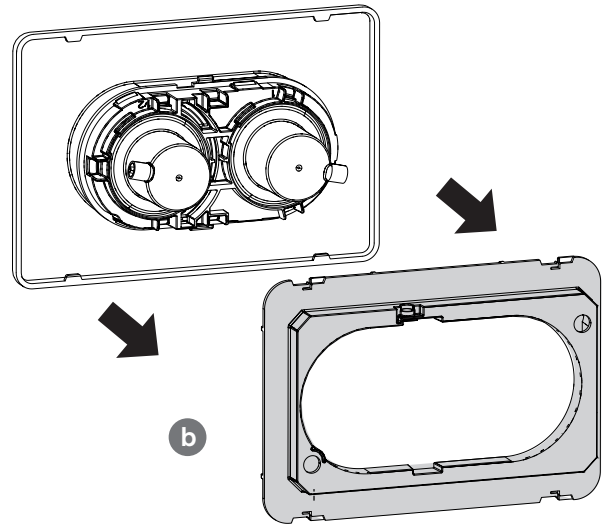

(dimensions in millimeters)

WC FRAME/CISTERN 150

WC FRAME / CISTERN 80

WC FRAME / CISTERN 120

1

2

FRONT

TOP