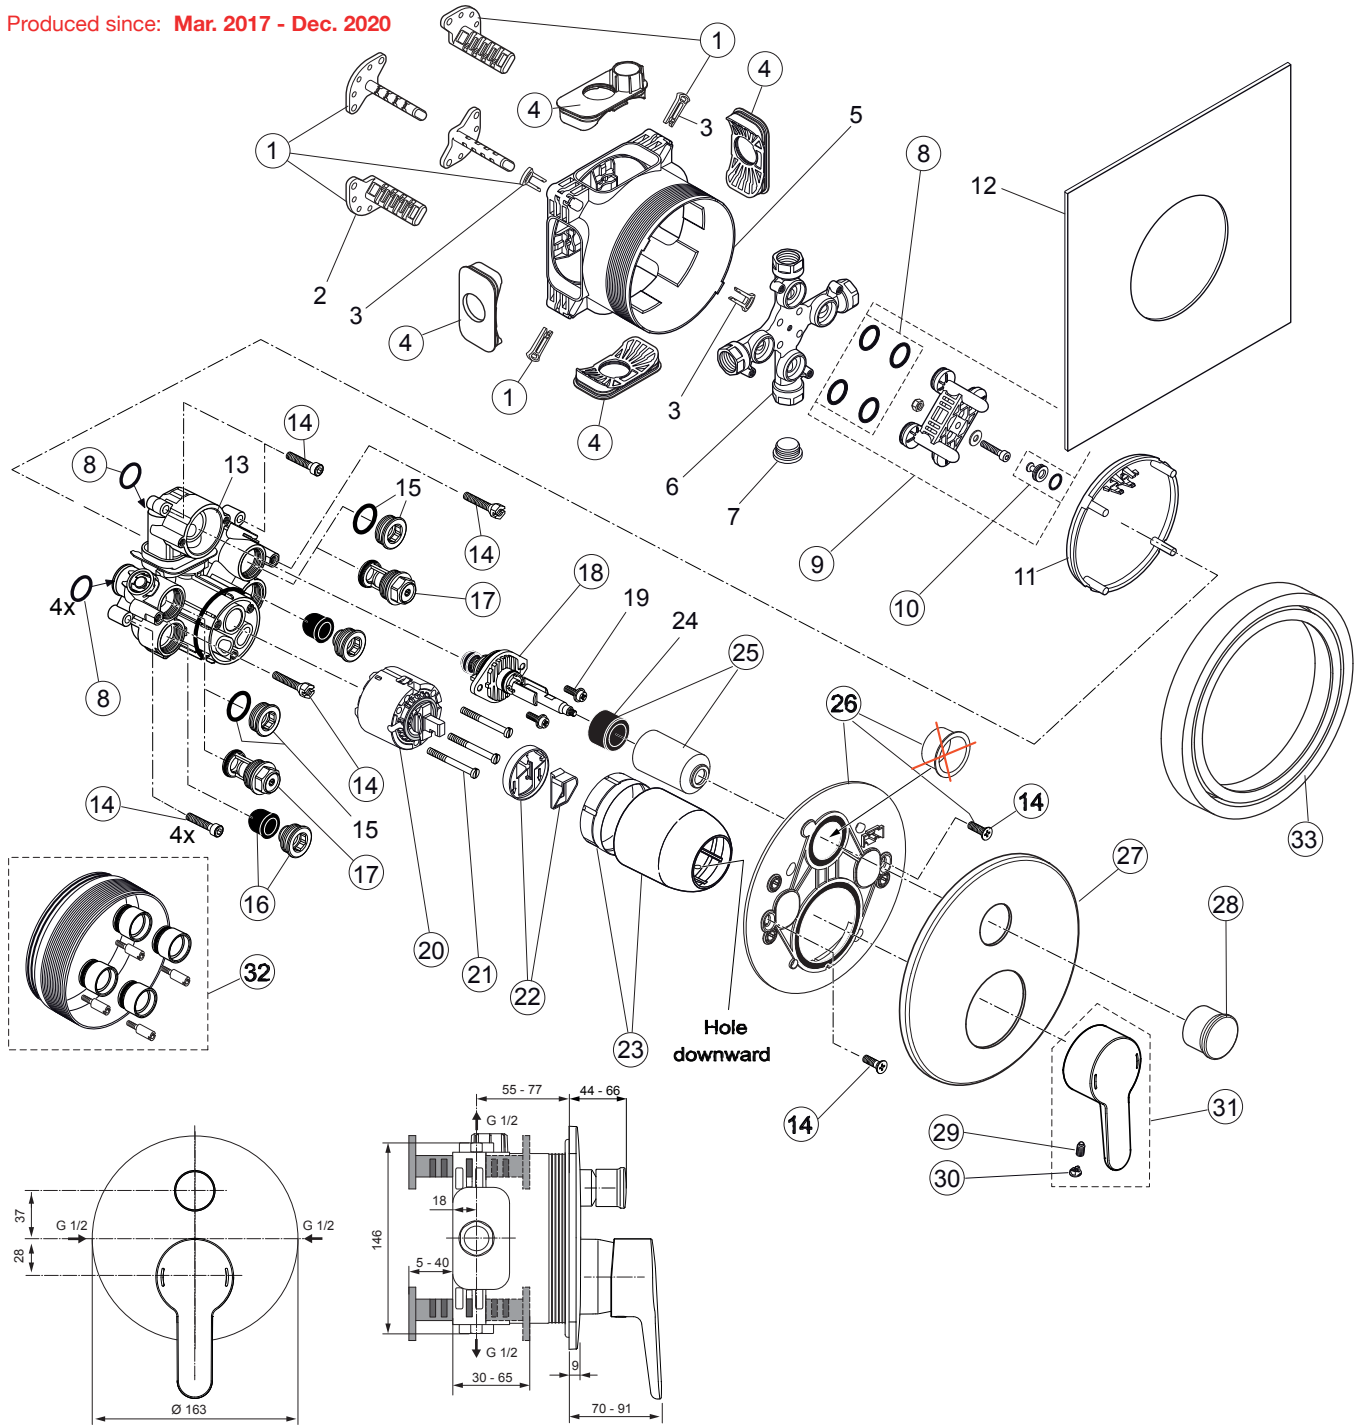

*Universal set (not all parts needed)

Produced since: Mar. 2017 - Dec. 2020

Pos.	Description	Part-Number	Qty.	Pos.	Description	Part-Number	Qty.
1	Install. depth adjust. + pos.3	A 963 131 NU	1 Set	19	Screw M4x12		
2	Depth adjustment device			20	Cartridge with pos.22	A 960 500 NU	1 Set
3	Adjustment lock (contained in pos. 1)			21	Cylindrical screw M4x41,7	A 963 335 NU	3 pcs
4	Side sealing	A 963 132 NU	1 Set	22	ECO-kit	A 860 700 NU	1 Set
5	Built-in box			23	Cover + clamping + O-ring	A 960 893 AA	1 Set
6	Multi-way body			24	Adapter rubber		
7	Plug G1/2			25	Cover / Cap for diverter	A 860 902 AA	1 pcs
8	O-ring Ø 17 x 2,5	A 963 143 NU	1 Set	26	Escutcheon holder cpl.	A 860 897 NU	1 Set
9	Flushing device cpl.	A 963 146 NU	1 Set	27	Escutcheon B/S	A 861 203 AA	1 pcs
10	Plug with o-ring Ø 12x1,5	A 963 147 NU	1 Set	28	Pull knob	A 860 989 AA	1 pcs
11	Cover for built-in box			29	Thread pin M5x10 DIN915	A 963 309 NU	1 pcs
12	Sealing fleece			30	Cap for handle	B 960 473 AA	1 pcs
13	Body Single lever			31	Lever cpl. w. Logo ISI	A 861 202 AA	1 Set
14	Screw set complete	A 960 890 NU*	1 Set	32	Extension kit 20mm	A 960 704 NU	1 Set
15	Plug with o-ring				Extension kit 40mm	A 962 476 NU	1 Set
16	Low noise insert	A 960 891 NU	1 pcs	33	Distanzframe 20mm	A 6677 AA	1 Set
17	Stop valve	A 960 706 NU	2 pcs				
18	Diverter complete	A 963 443 NU	1 pcs				