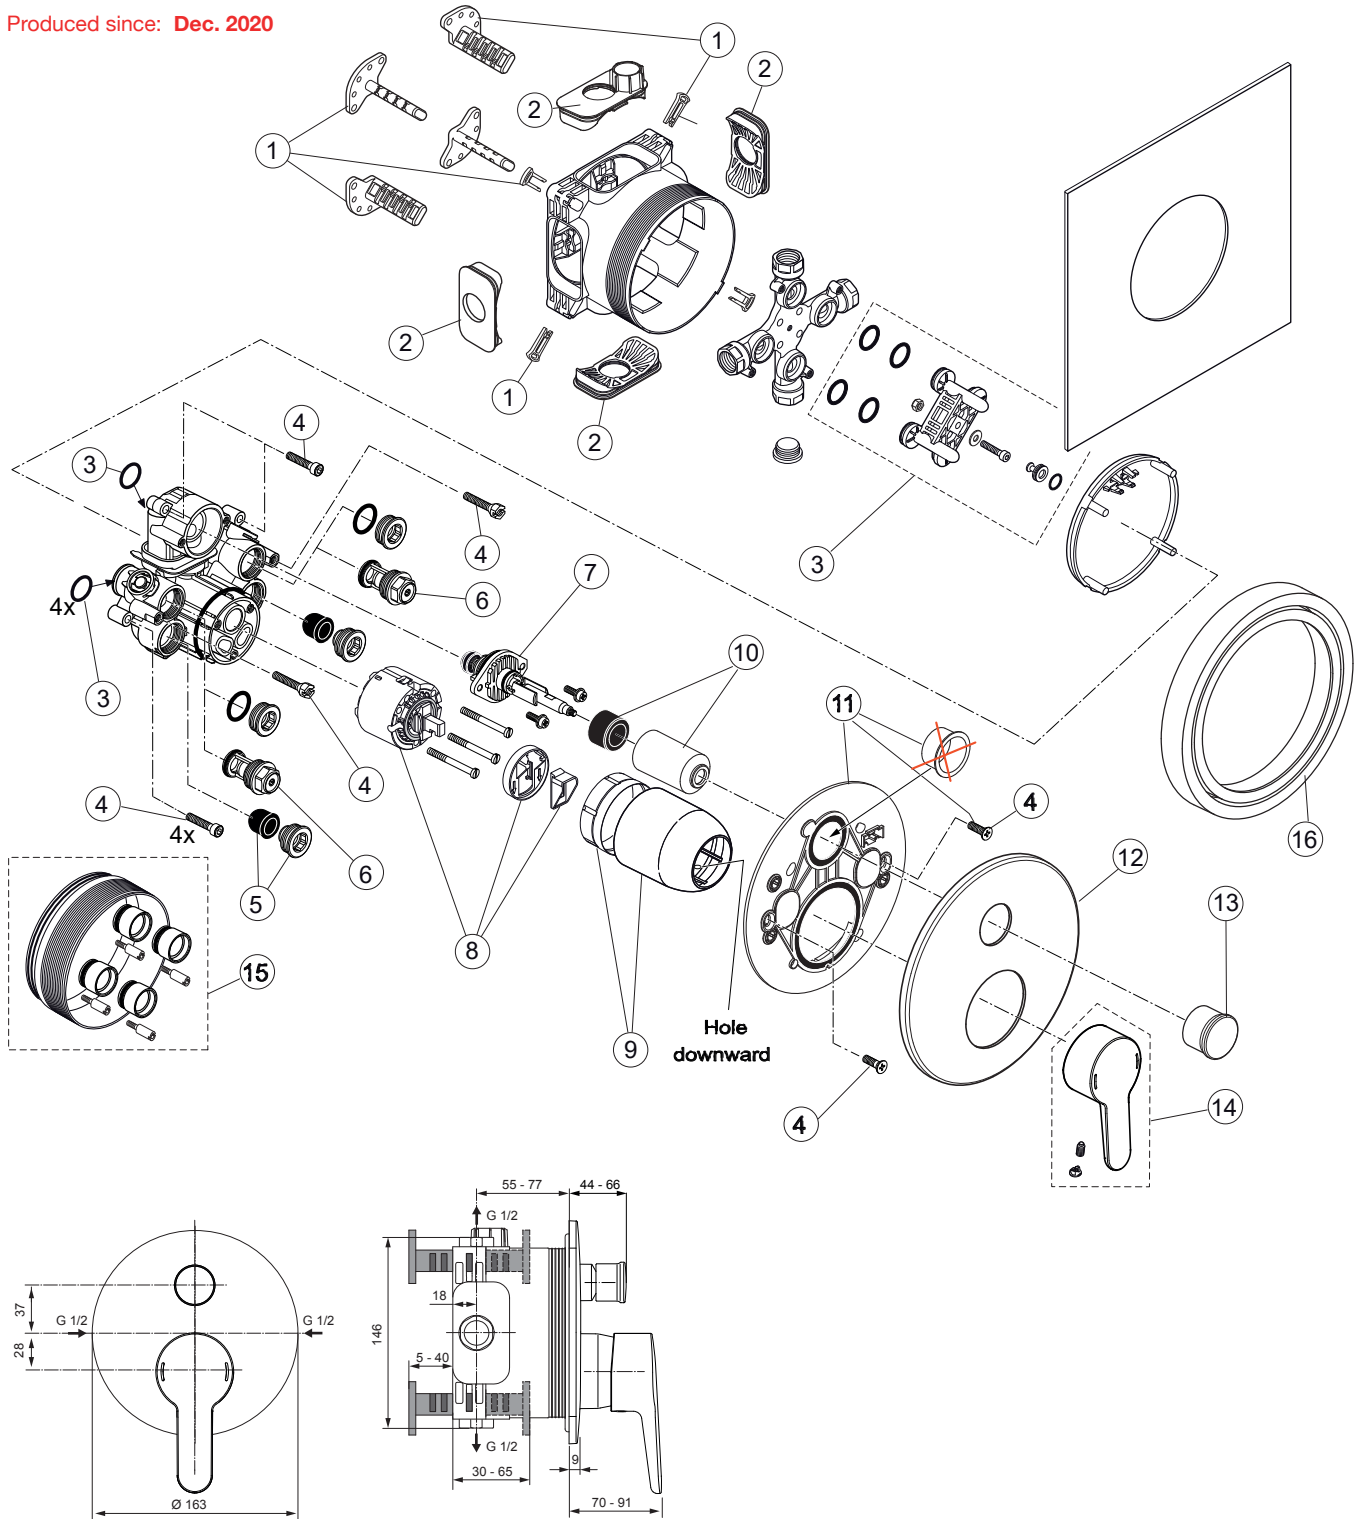

Produced since: Dec. 2020

Pos.	Description	Part-Number	Qty.	Pos.	Description	Part-Number	Qty.
1	Install. depth adjust.	A 963 131 NU	1 Set	12	Escutcheon B/S	A 861 203 AA	1 pcs
2	Side sealing	A 963 132 NU	1 Set	13	Pull knob	A 860 989 AA	1 pcs
3	Flushing device cpl.	A 963 146 NU	1 Set	14	Lever cpl. w. Logo ISI	A 861 202 AA	1 Set
4	Screw set complete	A 960 890 NU*	1 Set	15	Extension kit 20mm	A 960 704 NU	1 Set
5	Low noise insert	A 960 891 NU	1 pcs		Extension kit 40mm	A 962 476 NU	1 Set
6	Stop valve	A 960 706 NU	2 pcs	16	Distanzframe 20mm	A 6677 AA	1 Set
7	Diverter complete	A 963 443 NU	1 pcs				
8	Cartridge with ECO-kit	A 960 500 NU	1 Set				
9	Cover + clamping + O-ring	A 960 893 AA	1 Set				
10	Cover / Cap for diverter	A 860 902 AA	1 pcs				
11	Escutcheon holder cpl.	A 860 897 NU	1 Set				

*Universal set (not all parts needed)