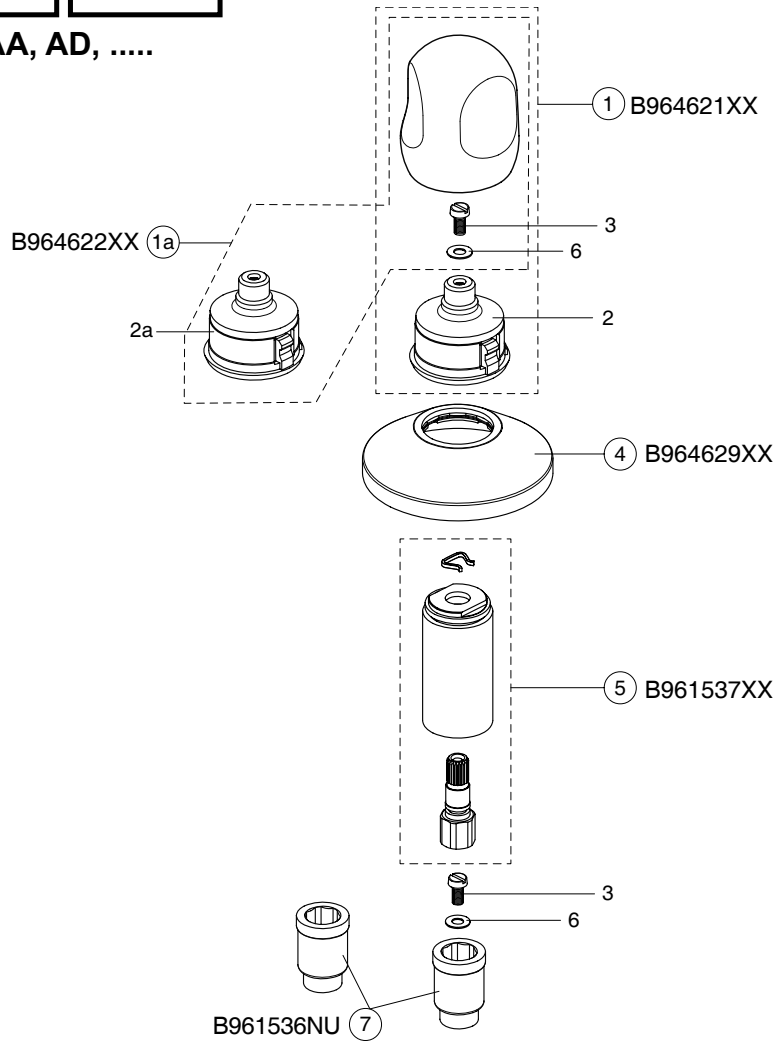

XX = AA, AD,

ALPHA

Ideal Standard

10.2021 / B665979

B C463 ..

B965539

Ideal Standard International NV
 Corporate Village – Gent Building
 Da Vincilaan 2
 1935 Zaventem
 Belgium
<http://www.idealstandardinternational.com>