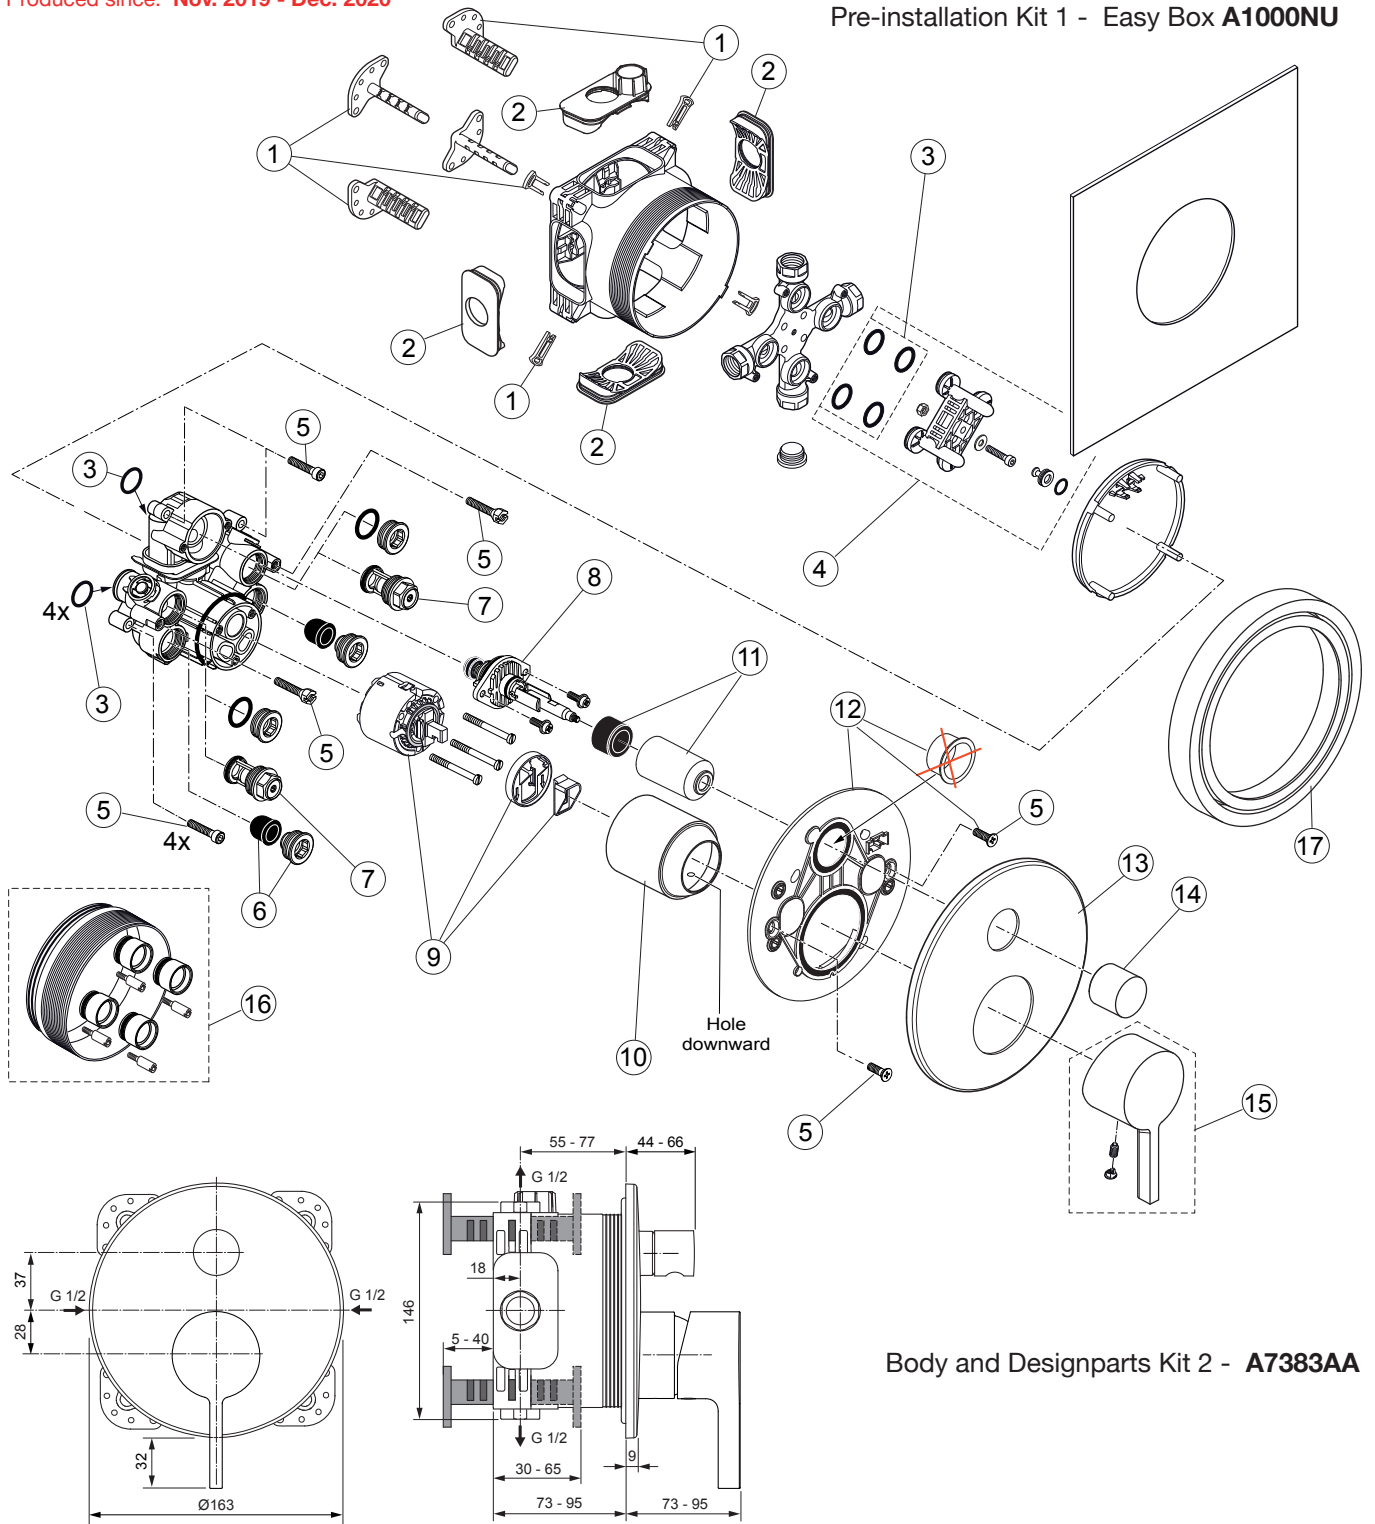

Example spare part order:

A 861 441 AA in Chrome

Pos.	Description	Part-Number	Qty.	Pos.	Description	Part-Number	Qty.
1	Install. depth adjust.	A 963 131 NU	1 Set	12	Escutcheon w Logo	A 861 449 XX	1 pcs
2	Side sealing	A 963 132 NU	1 Set	13	Pull knob	A 860 901 XX	1 pcs
3	Flushing device cpl.	A 963 146 NU	1 Set	14	Lever cpl.	A 861 448 XX	1 Set
4	Screw set complete	A 960 890 NU*	1 Set	15	Extension kit 20mm	A 960 704 NU	1 Set
5	Low noise insert	A 960 891 NU	1 pcs		Extension kit 40mm	A 962 476 NU	1 Set
6	Stop valve	A 960 706 NU	2 pcs	16	Distanzframe 20mm	A 6677 XX	1 Set
7	Diverter complete	A 963 443 NU	1 pcs				
8	Cartridge with ECO-kit	A 960 500 NU	1 Set				
9	Cover cap	A 861 441 XX	1 pcs				
10	Cover / Cap for diverter	A 860 902 XX	1 pcs				
11	Escutcheon holder cpl.	A 860 897 NU	1 Set				

*Universal set (not all parts needed)

Produced since: Nov. 2019 - Dec. 2020

Pre-installation Kit 1 - Easy Box A1000NU

Body and Designparts Kit 2 - A7383AA

Replace XX with the appropriate finish code

Chrome = AA Silver Storm = GN Gold = A2 Magnetic Grey = A5

Example spare part order:

A 861 441 AA in Chrome

Pos.	Description	Part-Number	Qty.	Pos.	Description	Part-Number	Qty.
1	Install. depth adjust.	A 963 131 NU	1 Set	11	Cover / Cap for diverter	A 860 902 XX	1 pcs
2	Side sealing	A 963 132 NU	1 Set	12	Escutcheon holder cpl.	A 860 897 NU	1 Set
3	O-ring Ø 17 x 2,5	A 963 143 NU	1 Set	13	Escutcheon w Logo	A 861 449 XX	1 pcs
4	Flushing device cpl.	A 963 146 NU	1 Set	14	Pull knob	A 860 901 XX	1 pcs
5	Screw set complete	A 960 890 NU*	1 Set	15	Lever cpl.	A 861 448 XX	1 Set
6	Low noise insert	A 960 891 NU	1 pcs	16	Extension kit 20mm	A 960 704 NU	1 Set
7	Stop valve	A 960 706 NU	2 pcs		Extension kit 40mm	A 962 476 NU	1 Set
8	Diverter complete	A 963 443 NU	1 pcs	17	Distanzframe 20mm	A 6677 XX	1 Set
9	Cartridge with ECO-kit	A 960 500 NU	1 Set				
10	Cover cap	A 861 441 XX	1 pcs				