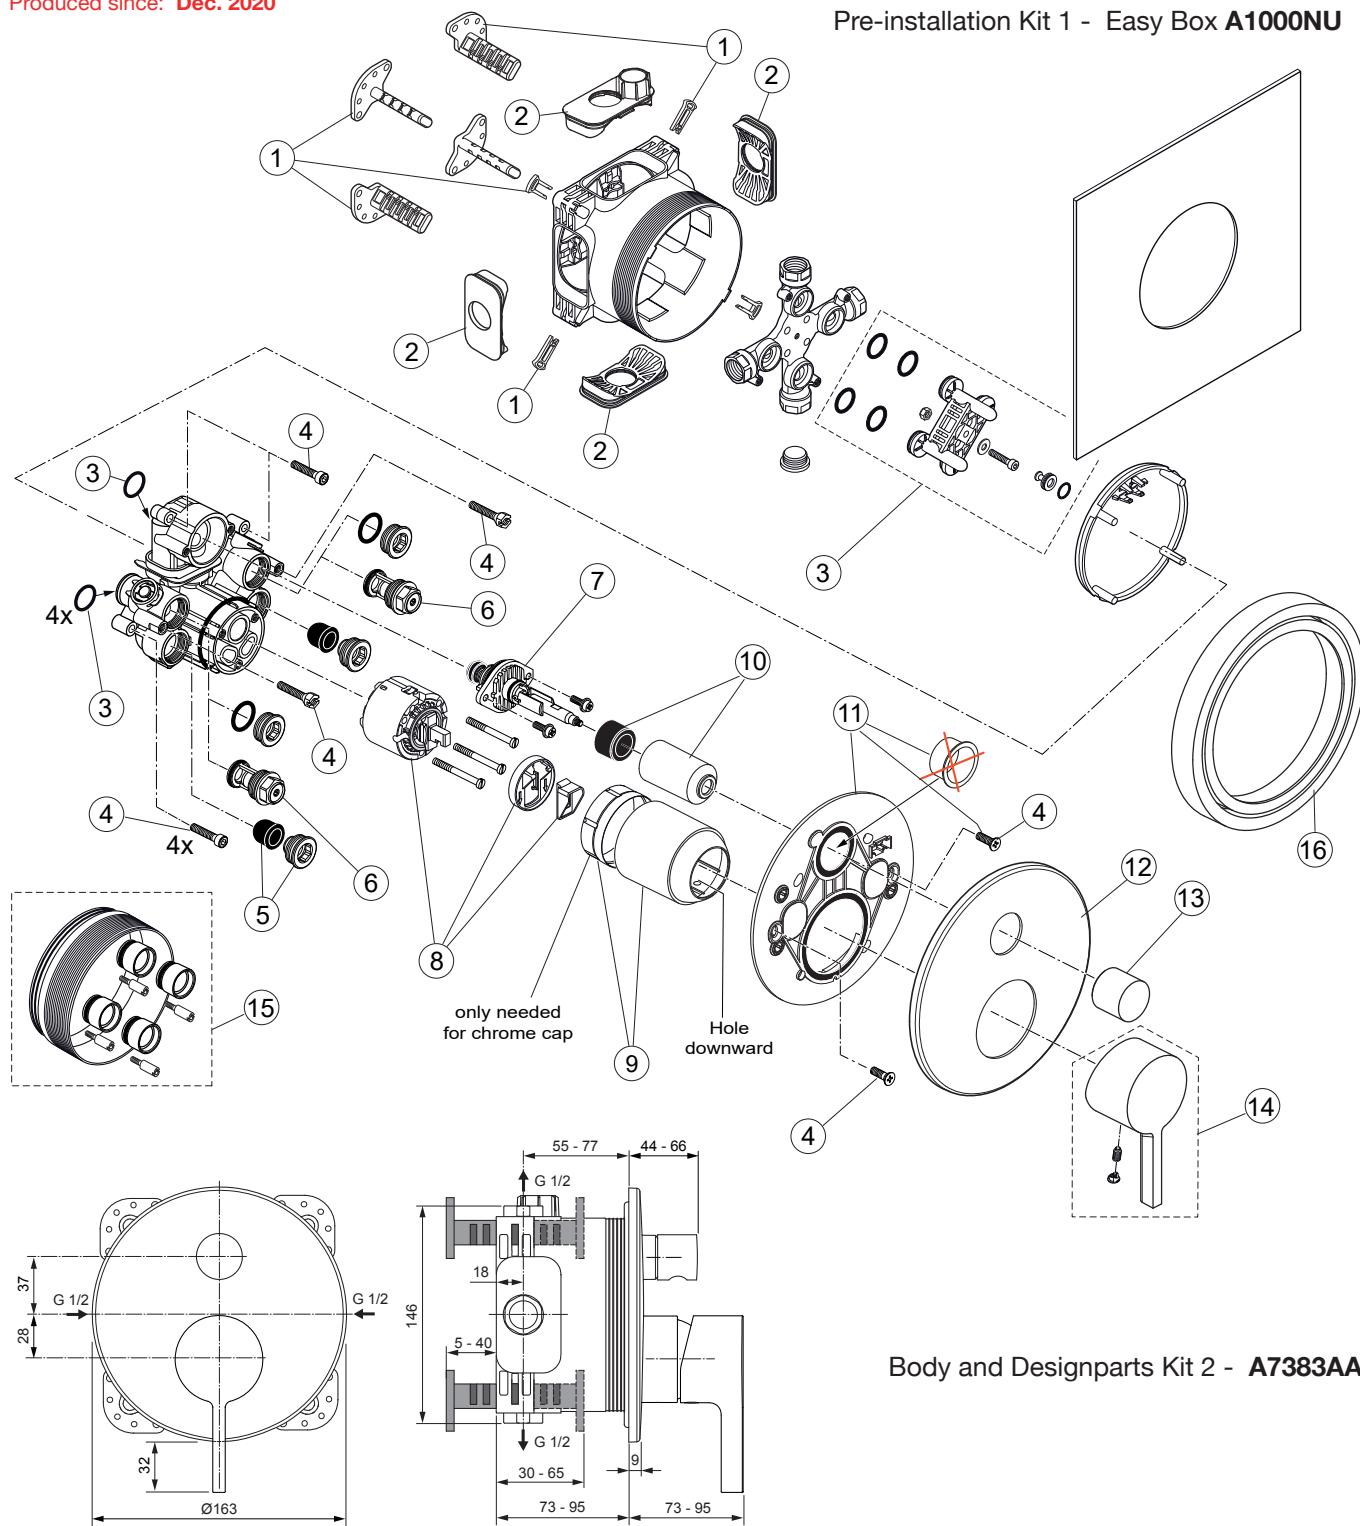

Joy

A7383..

Ideal Standard

Produced since: Dec. 2020

Pre-installation Kit 1 - Easy Box A1000NU

Body and Designparts Kit 2 - A7383AA

Replace XX with the appropriate finish code

Chrome = AA Silver Storm = GN Gold = A2 Magnetic Grey = A5 Brushed Bronze = J6

Example spare part order:

A 861 441 AA in Chrome

Pos.	Description	Part-Number	Qty.	Pos.	Description	Part-Number	Qty.
1	Install. depth adjust.	A 963 131 NU	1 Set	12	Escutcheon w Logo	A 861 449 XX	1 pcs
2	Side sealing	A 963 132 NU	1 Set	13	Pull knob	A 860 901 XX	1 pcs
3	Flushing device cpl.	A 963 146 NU	1 Set	14	Lever cpl.	A 861 448 XX	1 Set
4	Screw set complete	A 960 890 NU*	1 Set	15	Extension kit 20mm	A 960 704 NU	1 Set
5	Low noise insert	A 960 891 NU	1 pcs		Extension kit 40mm	A 962 476 NU	1 Set
6	Stop valve	A 960 706 NU	2 pcs	16	Distanzframe 20mm	A 6677 XX	1 Set
7	Diverter complete	A 963 443 NU	1 pcs				
8	Cartridge with ECO-kit	A 960 500 NU	1 Set				
9	Cover cap	A 861 441 XX	1 pcs				
10	Cover / Cap for diverter	A 860 902 XX	1 pcs				
11	Escutcheon holder cpl.	A 860 897 NU	1 Set				

Example spare part order:

A 861 441 AA in Chrome

Pos.	Description	Part-Number	Qty.	Pos.	Description	Part-Number	Qty.
1	Install. depth adjust.	A 963 131 NU	1 Set	11	Cover / Cap for diverter	A 860 902 XX	1 pcs
2	Side sealing	A 963 132 NU	1 Set	12	Escutcheon holder cpl.	A 860 897 NU	1 Set
3	O-ring Ø 17 x 2,5	A 963 143 NU	1 Set	13	Escutcheon w Logo	A 861 449 XX	1 pcs
4	Flushing device cpl.	A 963 146 NU	1 Set	14	Pull knob	A 860 901 XX	1 pcs
5	Screw set complete	A 960 890 NU*	1 Set	15	Lever cpl.	A 861 448 XX	1 Set
6	Low noise insert	A 960 891 NU	1 pcs	16	Extension kit 20mm	A 960 704 NU	1 Set
7	Stop valve	A 960 706 NU	2 pcs		Extension kit 40mm	A 962 476 NU	1 Set
8	Diverter complete	A 963 443 NU	1 pcs	17	Distanzframe 20mm	A 6677 XX	1 Set
9	Cartridge with ECO-kit	A 960 500 NU	1 Set				
10	Cover cap	A 861 441 XX	1 pcs				