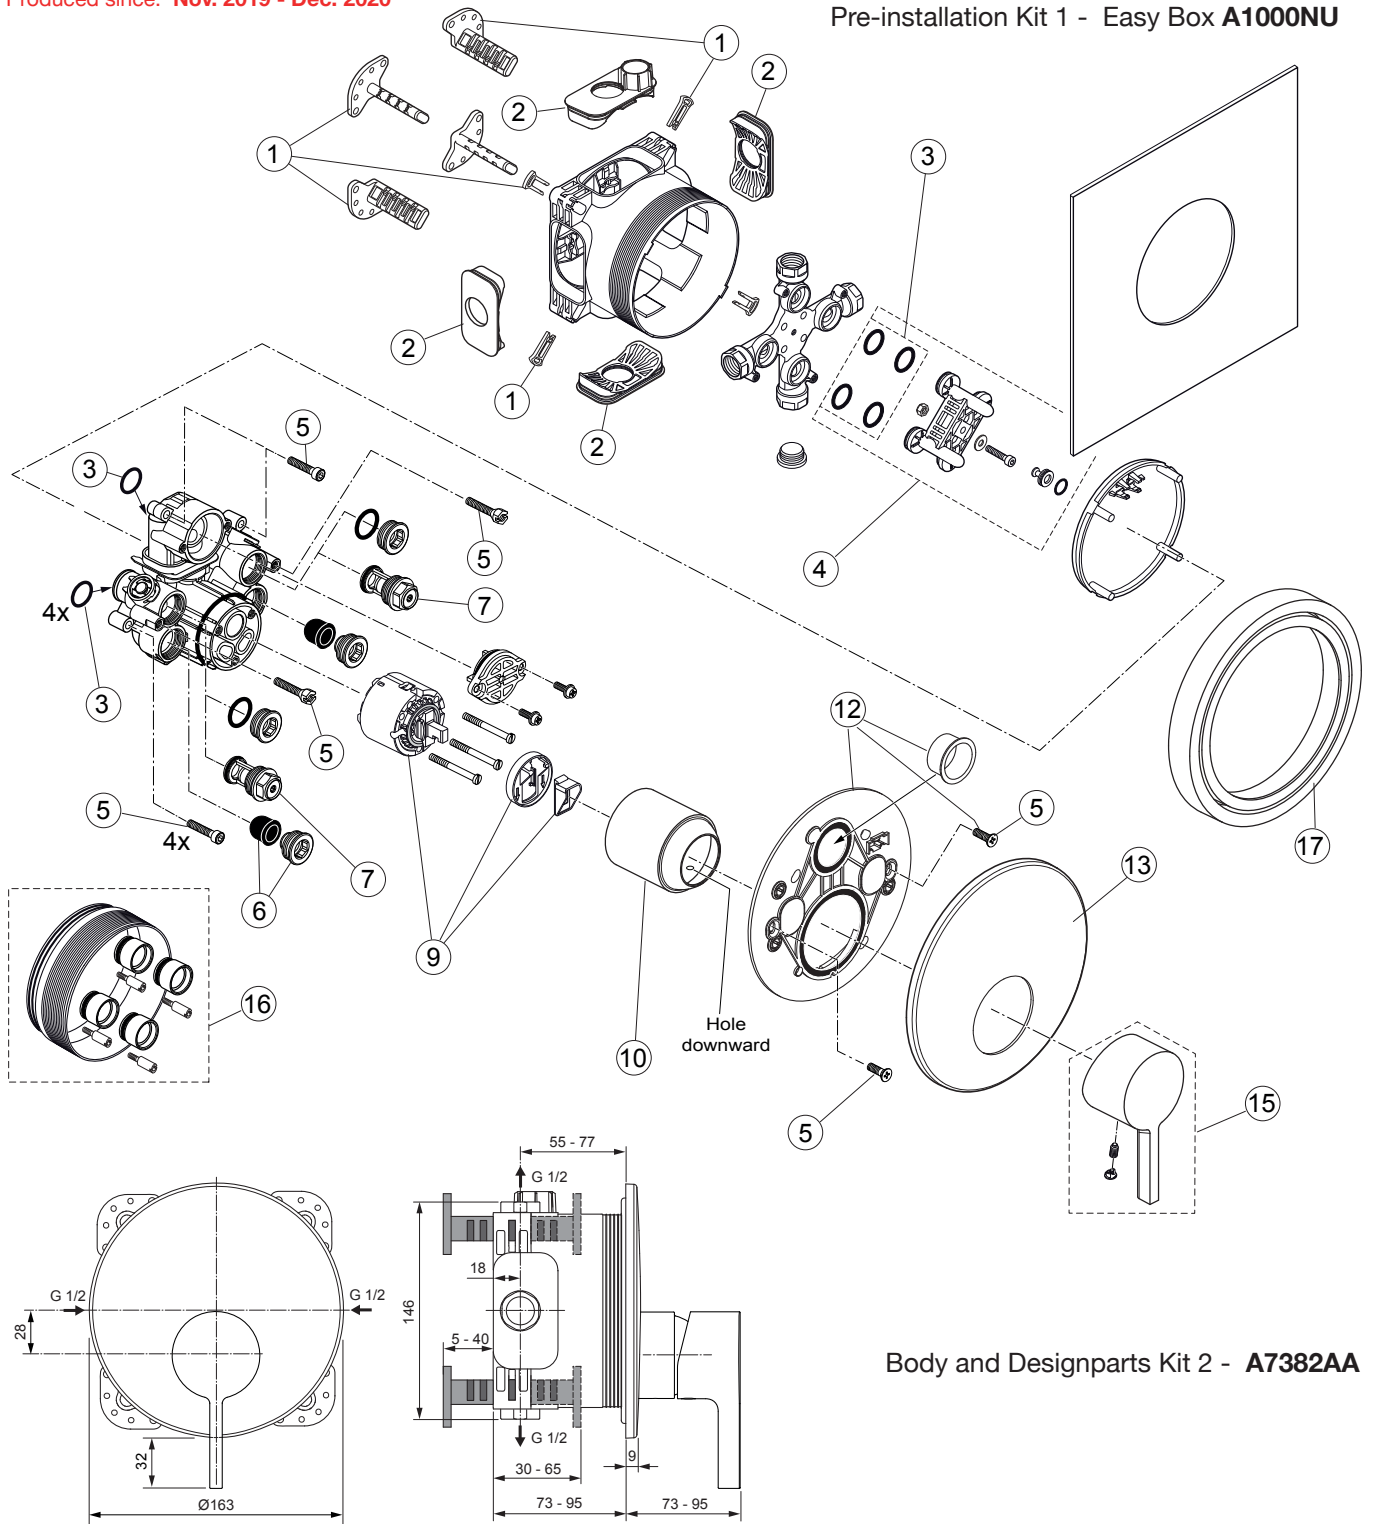

Produced since: Nov. 2019 - Dec. 2020

Pre-installation Kit 1 - Easy Box A1000NU

Body and Designparts Kit 2 - A7382AA

Replace XX with the appropriate finish code

Chrome = AA Silver Storm = GN Gold = A2 Magnetic Grey = A5

Example spare part order:

A 861 441 AA in Chrome

Pos.	Description	Part-Number	Qty.	Pos.	Description	Part-Number	Qty.
1	Install. depth adjust.	A 963 131 NU	1 Set	13	Escutcheon w Logo	A 861 447 XX	1 pcs
2	Side sealing	A 963 132 NU	1 Set	15	Lever cpl.	A 861 448 XX	1 Set
3	O-ring Ø 17 x 2,5	A 963 143 NU	1 Set	16	Extension kit 20mm	A 960 704 NU	1 Set
4	Flushing device cpl.	A 963 146 NU	1 Set		Extension kit 40mm	A 962 476 NU	1 Set
5	Screw set complete	A 960 890 NU*	1 Set	17	Distanzframe 20mm	A 6677 XX	1 Set
6	Low noise insert	A 960 891 NU	1 pcs				
7	Stop valve	A 960 706 NU	2 pcs				
9	Cartridge with ECO-kit	A 960 500 NU	1 Set				
10	Cover cap	A 861 441 XX	1 pcs				
12	Escutcheon holder cpl.	A 860 897 NU	1 Set				

*Universal set (not all parts needed)