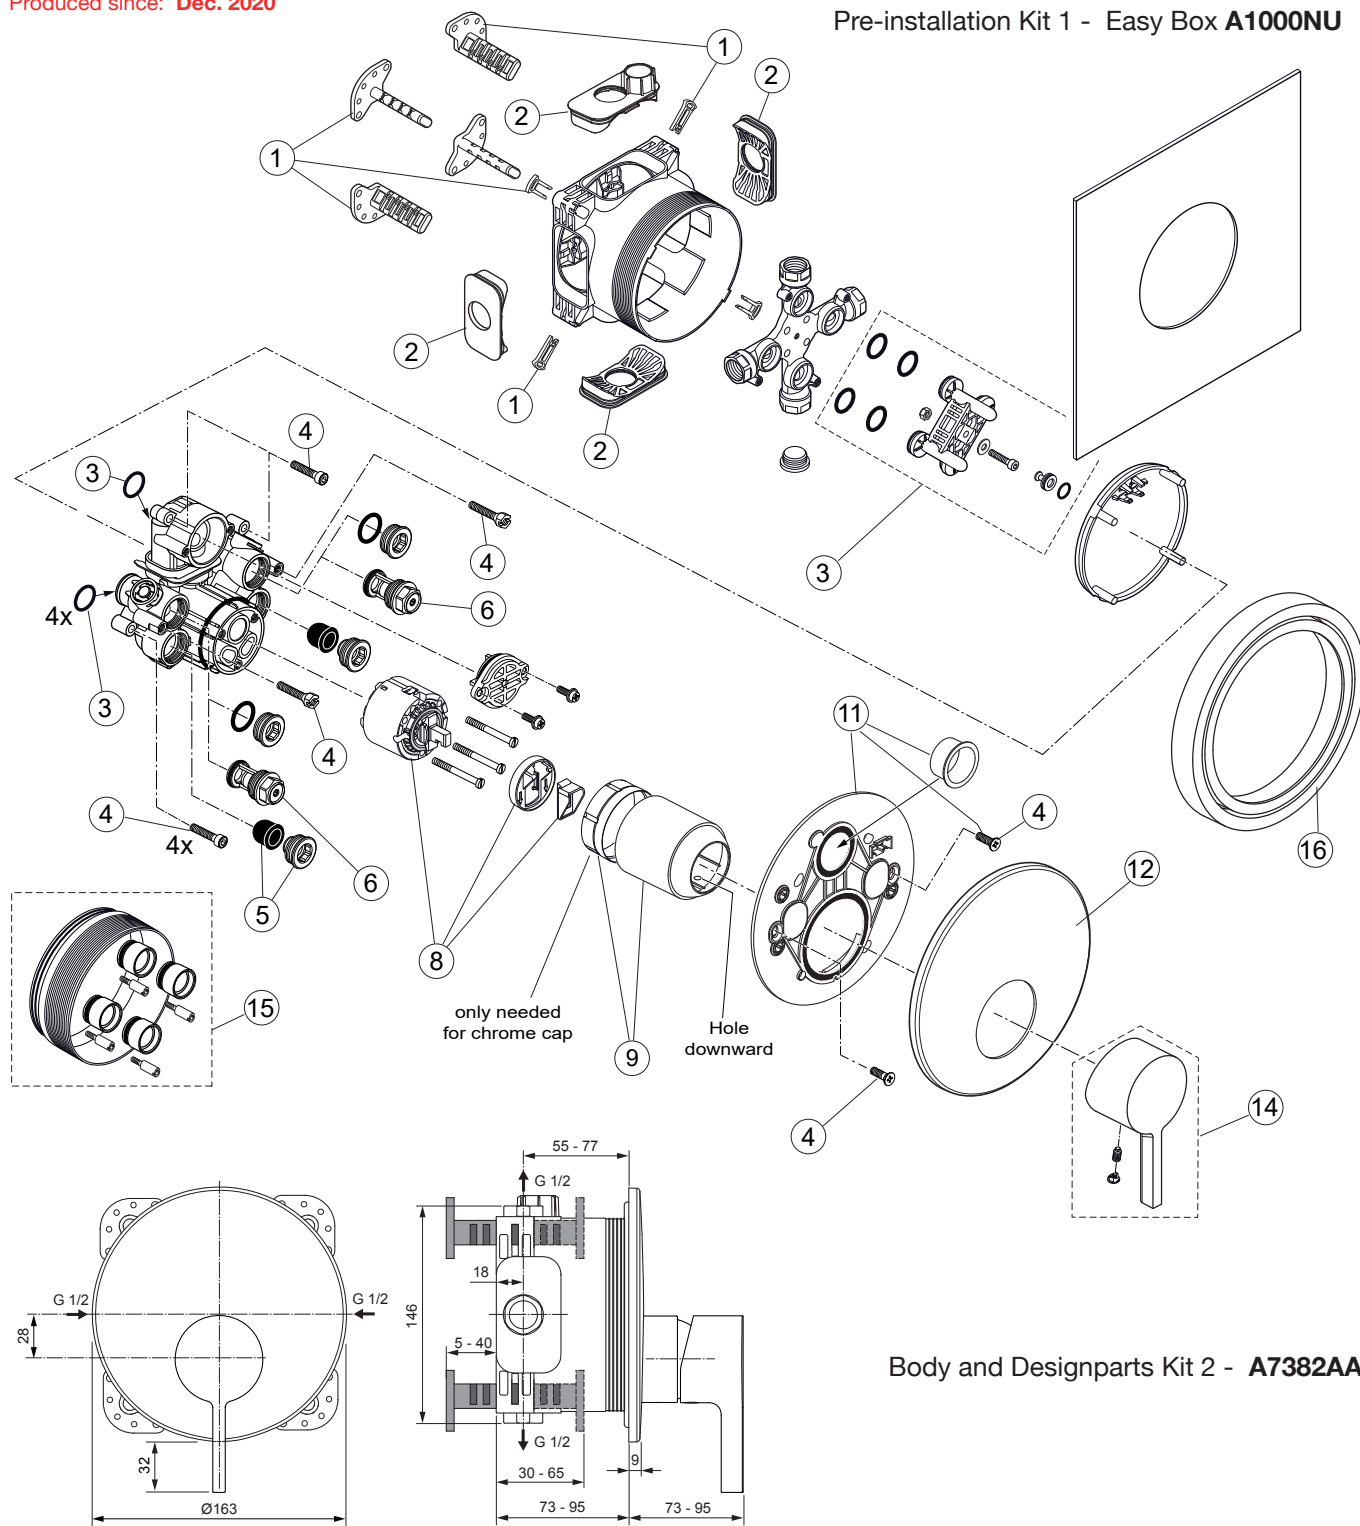

Joy

A7382..

Ideal Standard

Produced since: Dec. 2020

Pre-installation Kit 1 - Easy Box A1000NU

Body and Designparts Kit 2 - A7382AA

Replace XX with the appropriate finish code

Chrome = AA Silver Storm = GN Gold = A2 Magnetic Grey = A5 Brushed Bronze = J6

Example spare part order:

A 861 441 AA in Chrome

Pos.	Description	Part-Number	Qty.	Pos.	Description	Part-Number	Qty.
1	Install. depth adjust.	A 963 131 NU	1 Set	14	Lever cpl.	A 861 448 XX	1 Set
2	Side sealing	A 963 132 NU	1 Set	15	Extension kit 20mm	A 960 704 NU	1 Set
3	Flushing device cpl.	A 963 146 NU	1 Set		Extension kit 40mm	A 962 476 NU	1 Set
4	Screw set complete	A 960 890 NU*	1 Set	16	Distanzframe 20mm	A 6677 XX	1 Set
5	Low noise insert	A 960 891 NU	1 pcs				
6	Stop valve	A 960 706 NU	2 pcs				
8	Cartridge with ECO-kit	A 960 500 NU	1 Set				
9	Cover cap	A 861 441 XX	1 pcs				
11	Escutcheon holder cpl.	A 860 897 NU	1 Set				
12	Escutcheon w Logo	A 861 447 XX	1 pcs				

Example spare part order:

A 861 441 AA in Chrome

Pos.	Description	Part-Number	Qty.	Pos.	Description	Part-Number	Qty.
1	Install. depth adjust.	A 963 131 NU	1 Set	13	Escutcheon w Logo	A 861 447 XX	1 pcs
2	Side sealing	A 963 132 NU	1 Set	15	Lever cpl.	A 861 448 XX	1 Set
3	O-ring Ø 17 x 2,5	A 963 143 NU	1 Set	16	Extension kit 20mm	A 960 704 NU	1 Set
4	Flushing device cpl.	A 963 146 NU	1 Set		Extension kit 40mm	A 962 476 NU	1 Set
5	Screw set complete	A 960 890 NU*	1 Set	17	Distanzframe 20mm	A 6677 XX	1 Set
6	Low noise insert	A 960 891 NU	1 pcs				
7	Stop valve	A 960 706 NU	2 pcs				
9	Cartridge with ECO-kit	A 960 500 NU	1 Set				
10	Cover cap	A 861 441 XX	1 pcs				
12	Escutcheon holder cpl.	A 860 897 NU	1 Set				