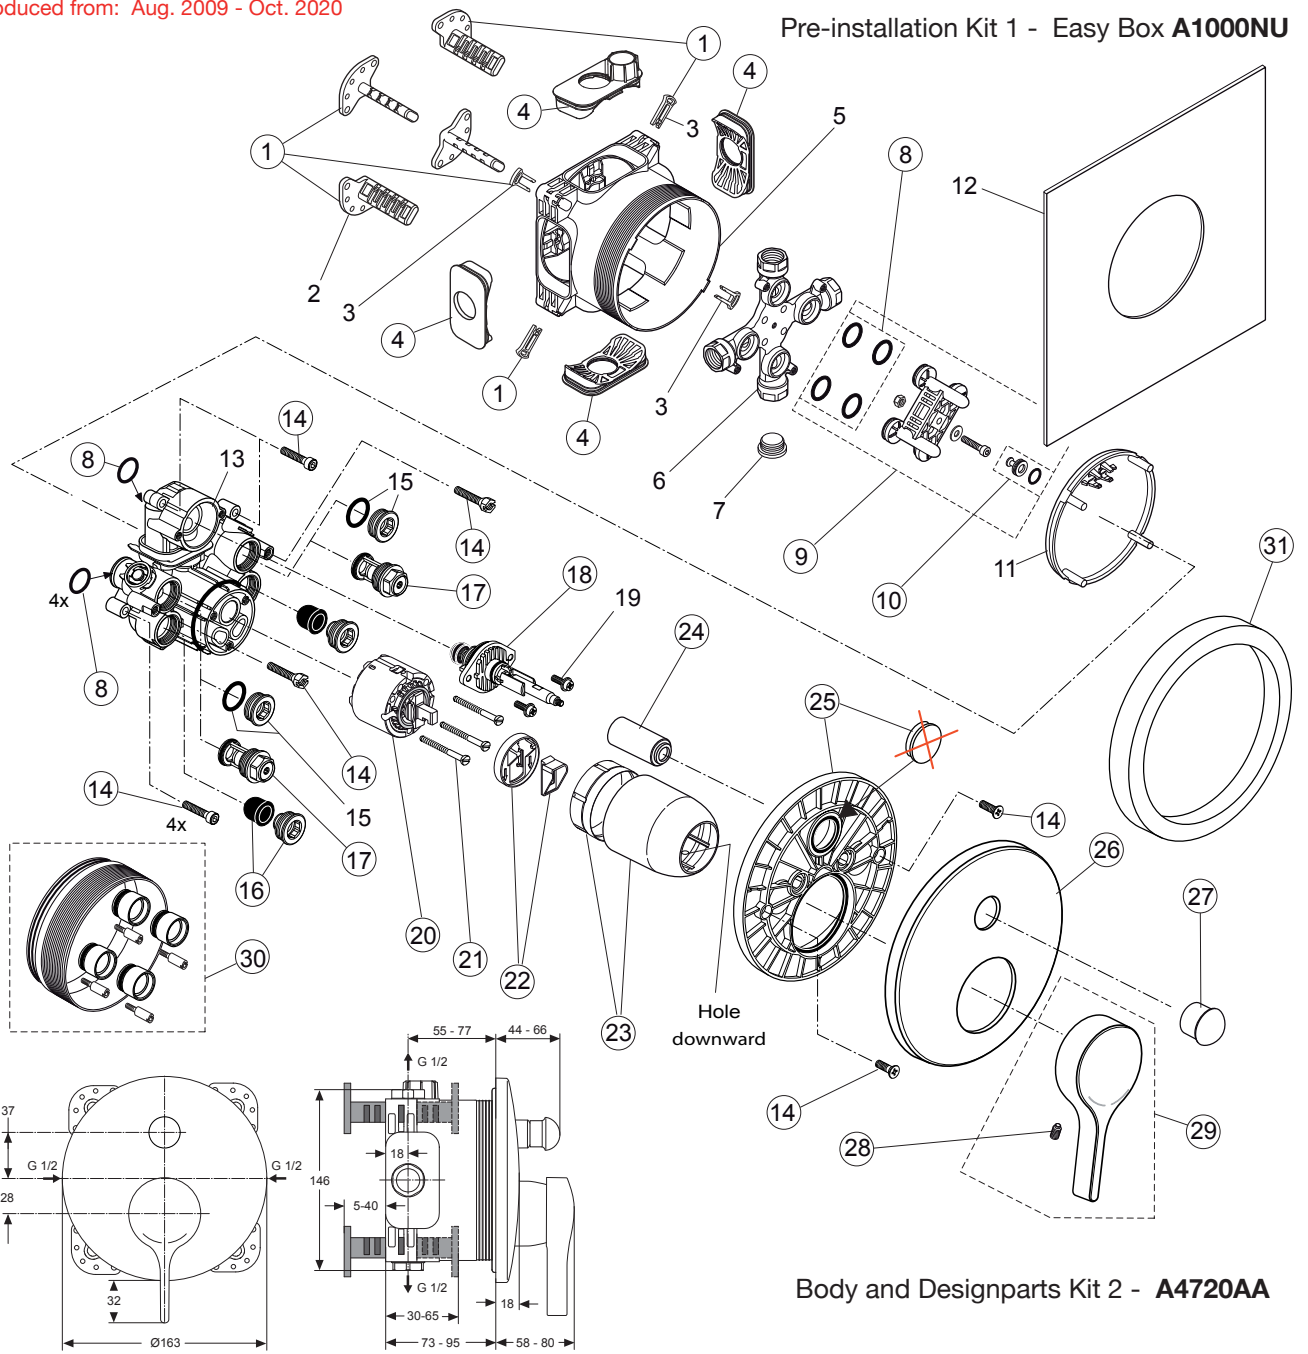

Produced from: Aug. 2009 - Oct. 2020

Replace XX with the appropriate finish code
chrome = AA,

Example spare part order:
A 960 893 AA in chrome

Pos.	Description	Part-Number	Qty.	Pos.	Description	Part-Number	Qty.
1	Installation depth adjustment with clips	A 963 131 NU	1 Set	16	Low noise insert	A 960 891 NU	1 pcs
2	Depth adjustment device			17	Stop valve	A 960 706 NU	2 pcs
3	Adjustment lock (contained in pos. 1)			18	Diverter complete	A 963 443 NU	1 pcs
4	Side sealing	A 963 132 NU	1 Set	19	Screw M4x12		
5	Built-in box			20	Cartridge with pos.22	A 960 500 NU	1 pcs
6	Multi-way body			21	Cylindrical screw M4x41,7	A 963 335 NU	3 pcs
7	Plug G1/2			22	ECO-kit	A 860 700 NU	1 Set
8	O-ring Ø 17 x 2,5	A 963 143 NU	1 Set	23	Cover + clamping + O-ring	A 960 893 XX	1 pcs
9	Flushing device with Screw, washer + sealing set	A 963 146 NU	1 Set	24	Cover / Cap for diverter	A 960 894 XX	1 pcs
10	Plug with o-ring Ø 12x1,5	A 963 147 NU	1 pcs	25	Escutcheon holder compl.	A 960 895 NU	1 Set
11	Cover for built-in box			26	Escutcheon B/S curved	A 960 896 XX	1 pcs
12	Sealing fleece			27	Pull knob	A 960 897 XX	1 pcs
13	Body Single lever			28	Thread pin M5x10 DIN915	A 963 309 NU	1 pcs
14	Screw set complete	A 960 890 NU	1 Set	29	Lever compl. with Logo ISI	A 962 065 XX	1 pcs
15	Plug with o-ring			30	Extension kit 20mm	A 960 704 NU	1 Set
					Extension kit 40mm	A 962 476 NU	1 Set
				31	Distance frame 20mm	A 960 705 XX	1 pcs