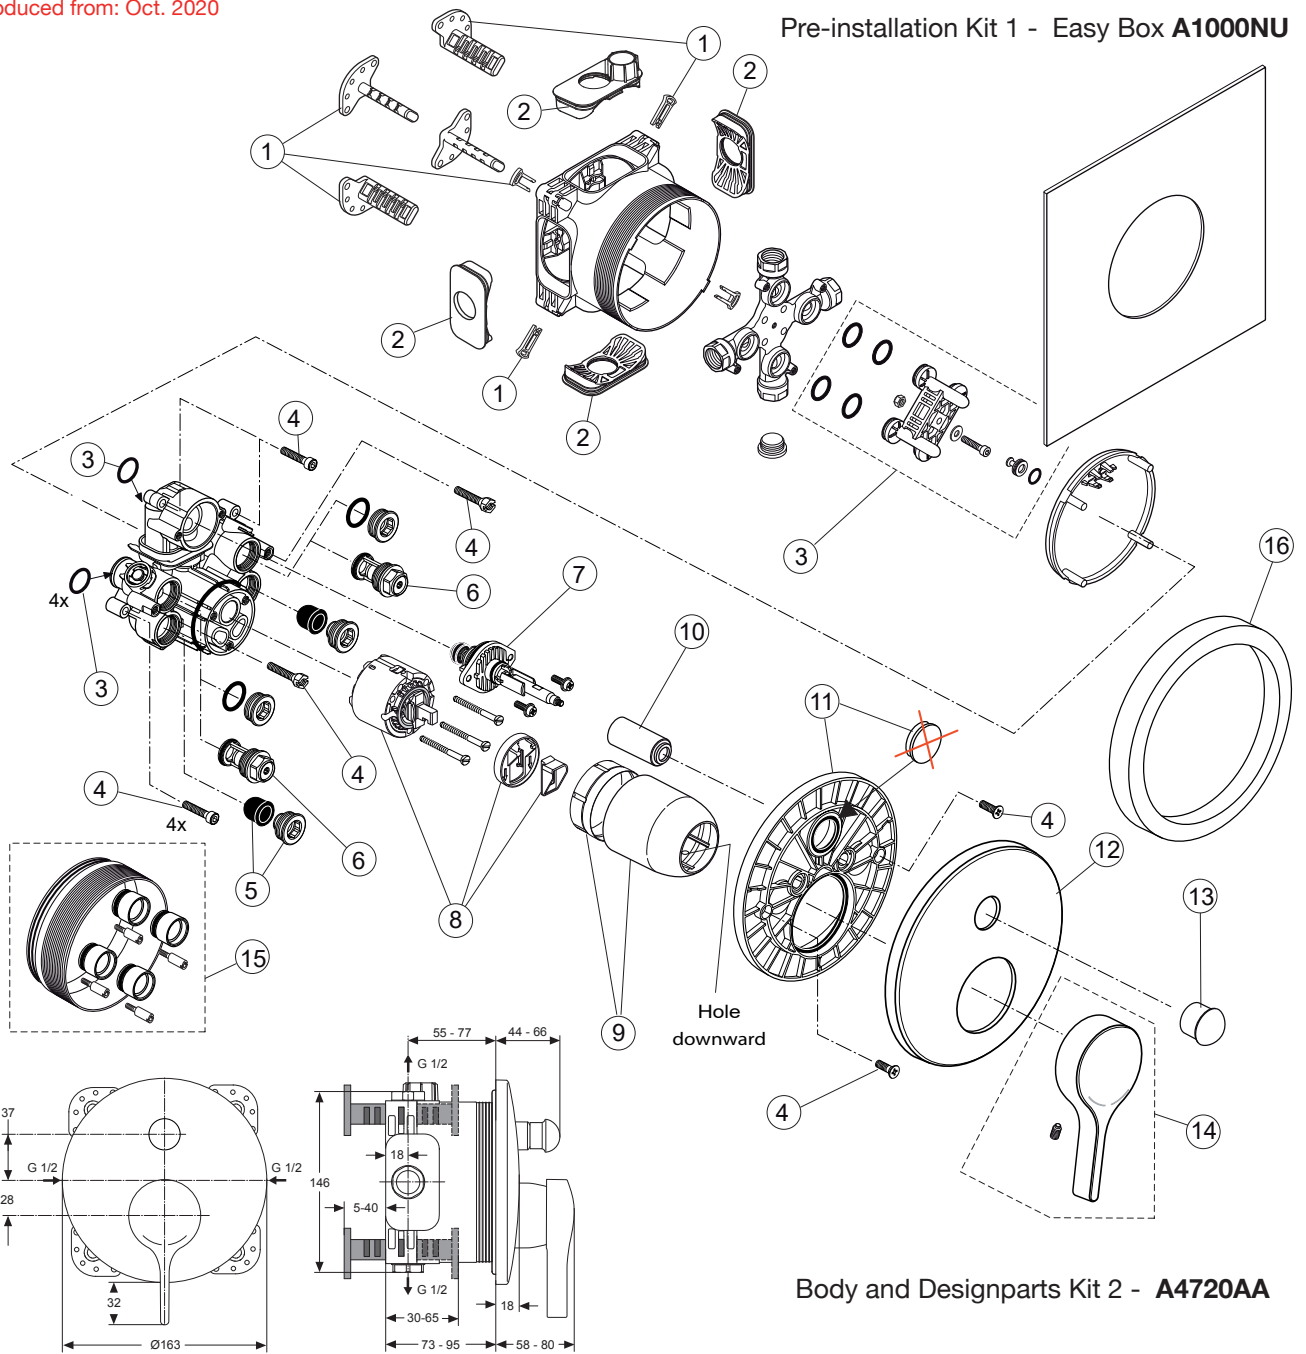

Produced from: Oct. 2020

Pre-installation Kit 1 - Easy Box A1000NU

Body and Designparts Kit 2 - A4720AA

Replace XX with the appropriate finish code
chrome = AA,

Example spare part order:
A 960 893 AA in chrome

Pos.	Description	Part-Number	Qty.	Pos.	Description	Part-Number	Qty.
1	Install. depth adjust.	A 963 131 NU	1 Set	12	Escutcheon B/S curved	A 960 896 XX	1 pcs
2	Side sealing	A 963 132 NU	1 Set	13	Pull knob	A 960 897 XX	1 pcs
3	Flushing device cpl.	A 963 146 NU	1 Set	14	Lever compl. with Logo ISI	A 962 065 XX	1 pcs
4	Screw set complete	A 960 890 NU	1 Set	15	Extension kit 20mm	A 960 704 NU	1 Set
5	Low noise insert	A 960 891 NU	1 pcs		Extension kit 40mm	A 962 476 NU	1 Set
6	Stop valve	A 960 706 NU	2 pcs	16	Distance frame 20mm	A 960 705 XX	1 pcs
7	Diverter complete	A 963 443 NU	1 pcs				
8	Cartridge with ECO-kit	A 960 500 NU	1 pcs				
9	Cover + clamping + O-ring	A 960 893 XX	1 pcs				
10	Cover / Cap for diverter	A 960 894 XX	1 pcs				
11	Escutcheon holder compl.	A 960 895 NU	1 Set