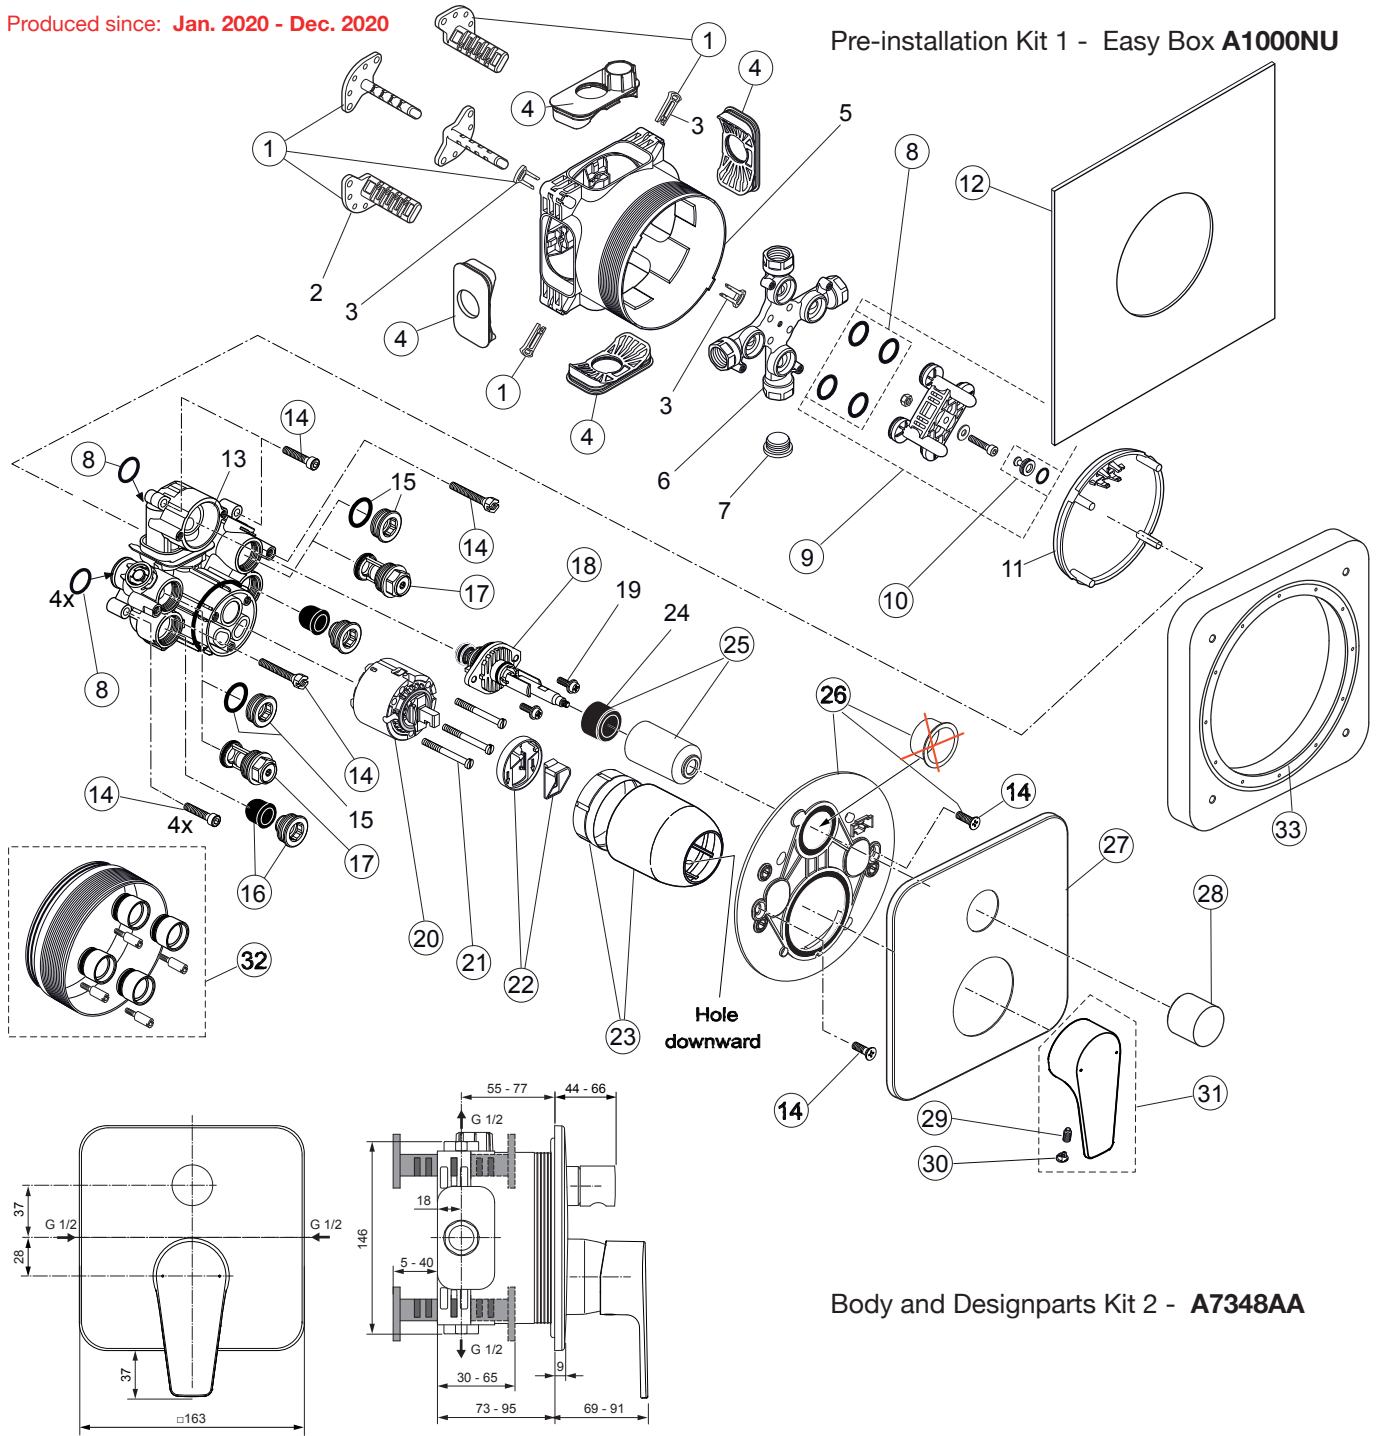

Produced since: Jan. 2020 - Dec. 2020

Pre-installation Kit 1 - Easy Box **A1000NU**

Body and Designparts Kit 2 - **A7348AA**

Pos.	Description	Part-Number	Qty.	Pos.	Description	Part-Number	Qty.
1	Install. depth adjust. + pos.3	A 963 131 NU	1 Set	19	Screw M4x12		
2	Depth adjustment device			20	Cartridge with pos.22	A 960 500 NU	1 Set
3	Adjustment lock (contained in pos. 1)			21	Cylindrical screw M4x41,7	A 963 335 NU	3 pcs
4	Side sealing	A 963 132 NU	1 Set	22	ECO-kit	A 860 700 NU	1 Set
5	Built-in box			23	Cover + clamping + O-ring	A 960 893 AA	1 Set
6	Multi-way body			24	Adapter rubber		
7	Plug G1/2			25	Cover / Cap for diverter	A 860 902 AA	1 pcs
8	O-ring Ø 17 x 2,5	A 963 143 NU	1 Set	26	Escutcheon holder cpl.	A 860 897 NU	1 Set
9	Flushing device cpl.	A 963 146 NU	1 Set	27	Escutcheon B/S plane	A 860 900 AA	1 pcs
10	Plug with o-ring Ø 12x1,5	A 963 147 NU	1 pcs	28	Pull knob	A 860 901 AA	1 pcs
11	Cover for built-in box			29	Thread pin M5x10 DIN915	A 963 309 NU	1 pcs
12	Sealing fleece			30	Cap for handle	B 960 473 AA	1 pcs
13	Body Single lever			31	Lever cpl. with Logo ISI	A 861 415 AA	1 Set
14	Screw set complete	A 960 890 NU*	1 Set	32	Extension kit 20mm	A 960 704 NU	1 Set
15	Plug with o-ring				Extension kit 40mm	A 962 476 NU	1 Set
16	Low noise insert	A 960 891 NU	1 pcs	33	Distanzframe 20mm	A 6678 AA	1 Set
17	Stop valve	A 960 706 NU	2 pcs				
18	Diverter complete	A 963 443 NU	1 pcs				

*Universal set (not all parts needed)