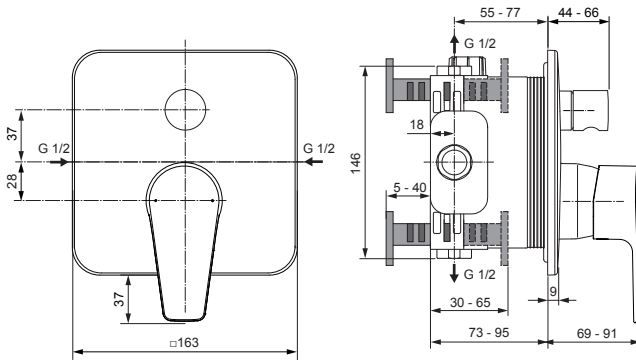

Cerafine Model D A7348..

Produced since: Dec. 2020

Pre-installation Kit 1 - Easy Box A1000NU

Body and Designparts Kit 2 - A7348AA

Pos.	Description	Part-Number	Qty.	Pos.	Description	Part-Number	Qty.
1	Install. depth adjust.	A 963 131 NU	1 Set	13	Pull knob	A 860 901 AA	1 pcs
2	Side sealing	A 963 132 NU	1 Set	14	Lever cpl. with Logo ISI	A 861 415 AA	1 Set
3	Flushing device cpl.	A 963 146 NU	1 Set	15	Extension kit 20mm	A 960 704 NU	1 Set
4	Screw set complete	A 960 890 NU*	1 Set		Extension kit 40mm	A 962 476 NU	1 Set
5	Low noise insert	A 960 891 NU	1 pcs	16	Distanzframe 20mm	A 6678 AA	1 Set
6	Stop valve	A 960 706 NU	2 pcs				
7	Diverter complete	A 963 443 NU	1 pcs				
8	Cartridge with ECO-kit	A 960 500 NU	1 Set				
9	Cover + clamping + O-ring	A 960 893 AA	1 Set				
10	Cover / Cap for diverter	A 860 902 AA	1 pcs				
11	Escutcheon holder cpl.	A 860 897 NU	1 Set				
12	Escutcheon B/S plane	A 860 900 AA	1 pcs				