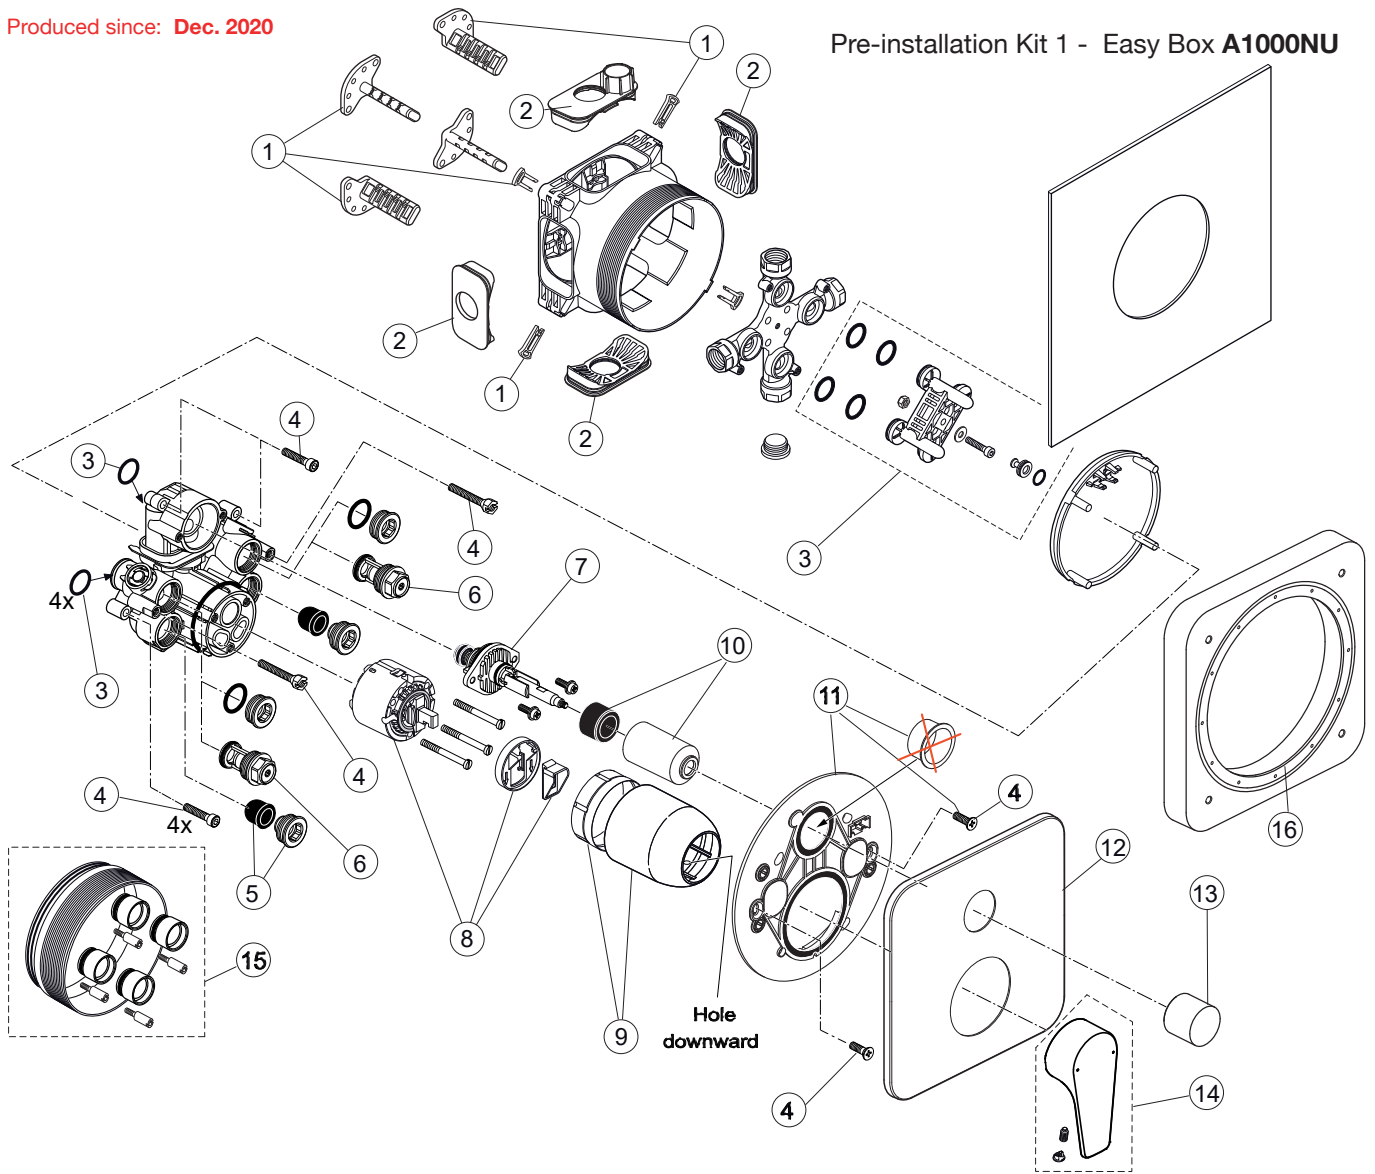

Cerafine Model D A7348..

Produced since: Dec. 2020

Pre-installation Kit 1 - Easy Box A1000NU

Body and Designparts Kit 2 - A7348AA

Pos.	Description	Part-Number	Qty.	Pos.	Description	Part-Number	Qty.
1	Install. depth adjust.	A 963 131 NU	1 Set	13	Pull knob	A 860 901 AA	1 pcs
2	Side sealing	A 963 132 NU	1 Set	14	Lever cpl. with Logo ISI	A 861 415 AA	1 Set
3	Flushing device cpl.	A 963 146 NU	1 Set	15	Extension kit 20mm	A 960 704 NU	1 Set
4	Screw set complete	A 960 890 NU*	1 Set		Extension kit 40mm	A 962 476 NU	1 Set
5	Low noise insert	A 960 891 NU	1 pcs	16	Distanzframe 20mm	A 6678 AA	1 Set
6	Stop valve	A 960 706 NU	2 pcs				
7	Diverter complete	A 963 443 NU	1 pcs				
8	Cartridge with ECO-kit	A 960 500 NU	1 Set				
9	Cover + clamping + O-ring	A 960 893 AA	1 Set				
10	Cover / Cap for diverter	A 860 902 AA	1 pcs				
11	Escutcheon holder cpl.	A 860 897 NU	1 Set				
12	Escutcheon B/S plane	A 860 900 AA	1 pcs				

*Universal set (not all parts needed)