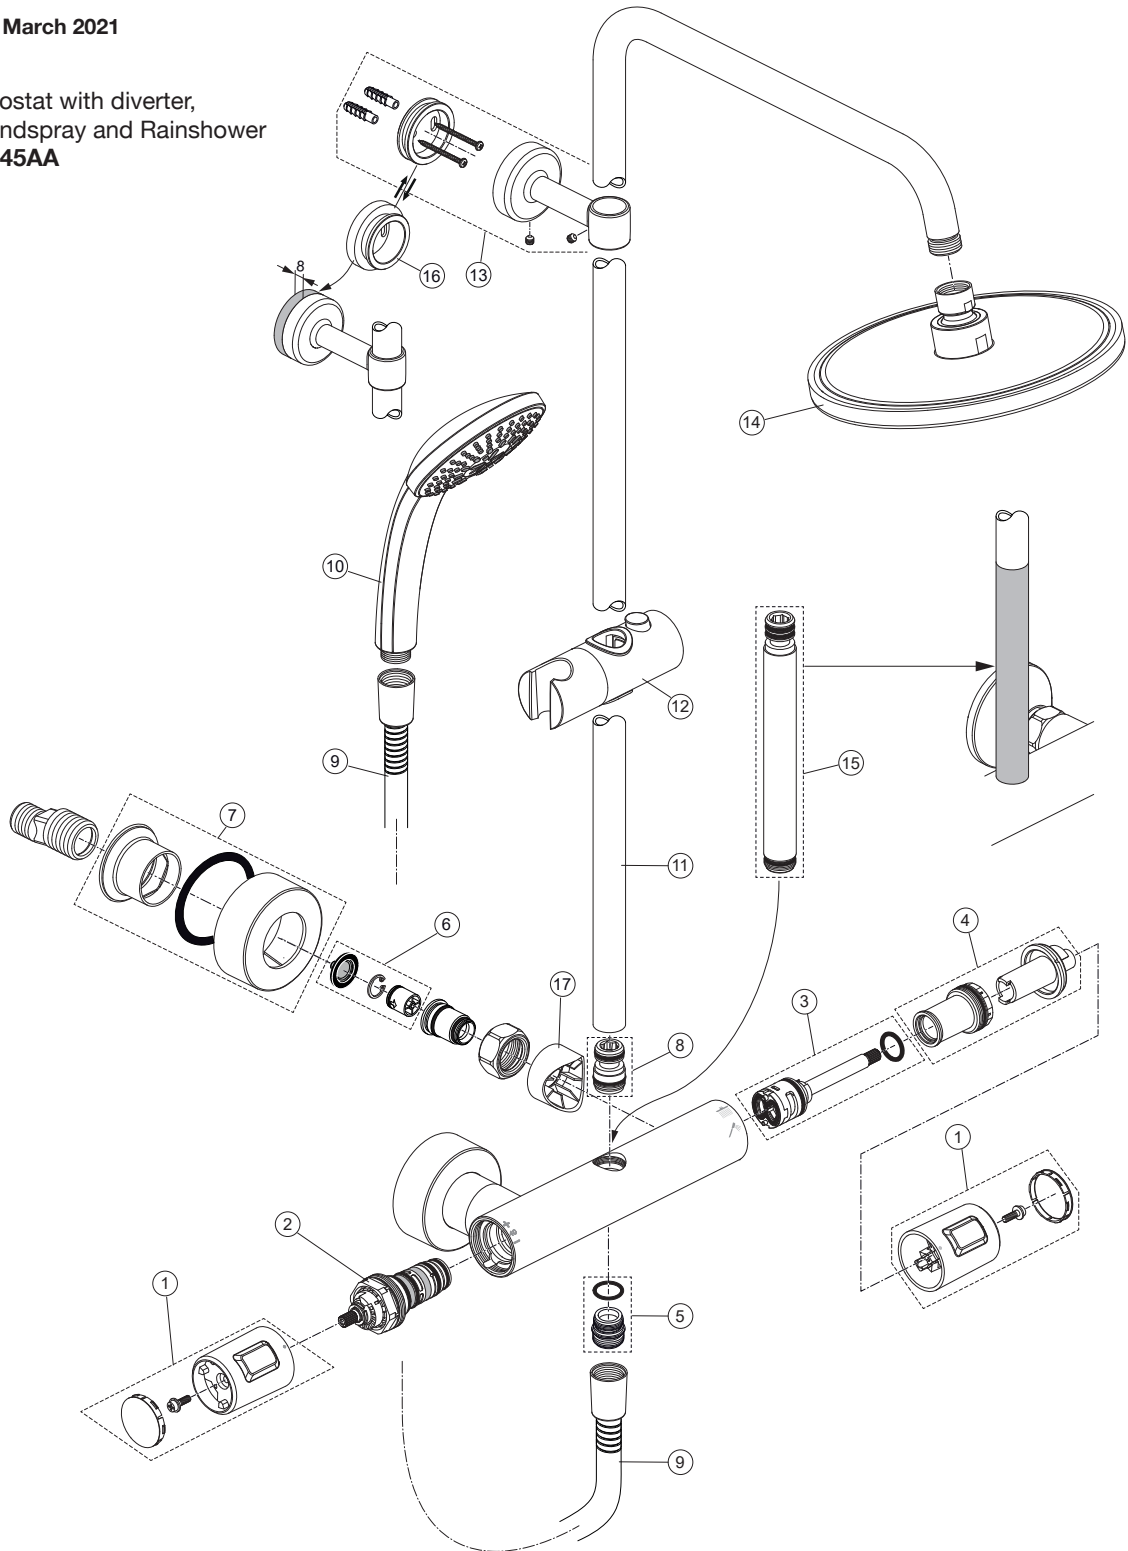

Produced from: **March 2021**

Shower Thermostat with diverter,
shower bar, handspray and Rainshower
chrome **A7545AA**

Replace XX with the appropriate finish code

Chrome = AA Silk black = XG

Example spare part order:

A 861 370 AA in Chrome

Pos.	Description	Part-Number	Qty.	Pos.	Description	Part-Number	Qty.
1	Handle cpl.	A 861 370 XX	1 Set	11	Shower bar 1100 mm	A 861 377 XX	1 pcs
2	Thermostatic Cartridge cpl.	A 861 371 NU	1 pcs	12	Slider & holder f. handshr.	B 960 976 XX	1 Set
3	Stop valve with diverter	A 861 375 NU	1 Set	13	Wall fixation complete	A 861 331 XX	1 pcs
4	Thread ring + stopring cpl.	A 861 376 NU	1 Set	14	Headshower Ø200	A 861 378 XX	1 pcs
5	Nipple G1/2 outside cpl.	A 861 374 NU	1 Set	15	Extension kit 150mm long	A 861 379 XX	1 Set
6	Non-return valve	A 861 372 NU	1 Set		Extension kit 300mm long	A 861 380 XX	1 Set
7	Escutcheon	B 961 016 XX	2 Set	16	Fixing plate extension 8mm	A 861 508 XX	1 pcs
8	Connection nipple (AA)	A 861 385 NU	1 Set	17	Escutcheon Ø37	A 861 815 XX	2 pcs
	Connection nipple (XG)	A 861 542 XG	1 Set				
9	Shower hose 1750 mm	BE 175 XX	1 pcs				
10	Handspray 1Func. Ø100	B 9402 XX	1 pcs				