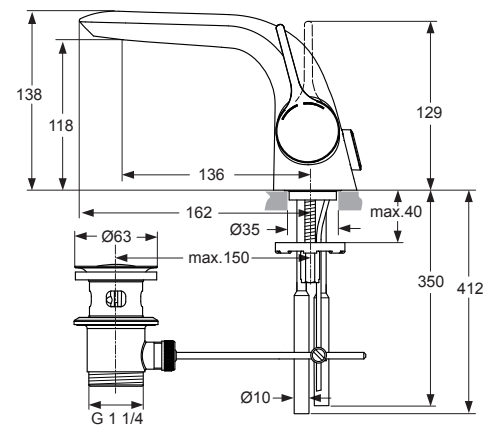

A4268AA

Single lever bidet mixer
with flexible hose G3/8
chrome

A5962AA

Pos.	Description	Part-Number	Qty.	Pos.	Description	Part-Number	Qty.
1	Lever cpl. with Logo IS	A 962 040 AA	1 pcs	15	Ball joint M18x1 cpl.	A 960 019 AA	1 pcs
2	Cartr. Cover (Cap) + Pos.5	A 962 042 AA	1 pcs	16	Aerator complete M18x1	B 964 902 AA	1 pcs
3	O - Ring Ø 28,3 x 1,78	A 961 667 NU	2 pcs		Aerator key - Universal set for Pos. 16 and other	A 960 196 NU	1 pcs
4	Cartridge compl. K-35A	A 960 567 NU	1 pcs				
5	O - Ring Ø 31,47 x 1,78	A 963 154 NU	1 pcs				
6	O - Ring Ø 9,25 x 1,78	A 963 395 NU	2 pcs				
7	Thread pin M5x10 DIN915	A 963 309 NU	1 pcs				
8	Flow regulator with key	A 962 043 NU	1 pcs				
9	Fixation-set	A 960 001 NU	1 pcs				
10	Pull Knob with rod	A 962 044 AA	1 pcs				
11	Flex. hose M8x1 / Ø10	A 962 045 NU	1 pcs				
12	Flex. hose M8x1 / G3/8	A 962 370 NU	1 pcs				
13	Bracket	A 963 404 NU	1 pcs				
14	Pop-up waste complete	A 961 230 AA	1 pcs				