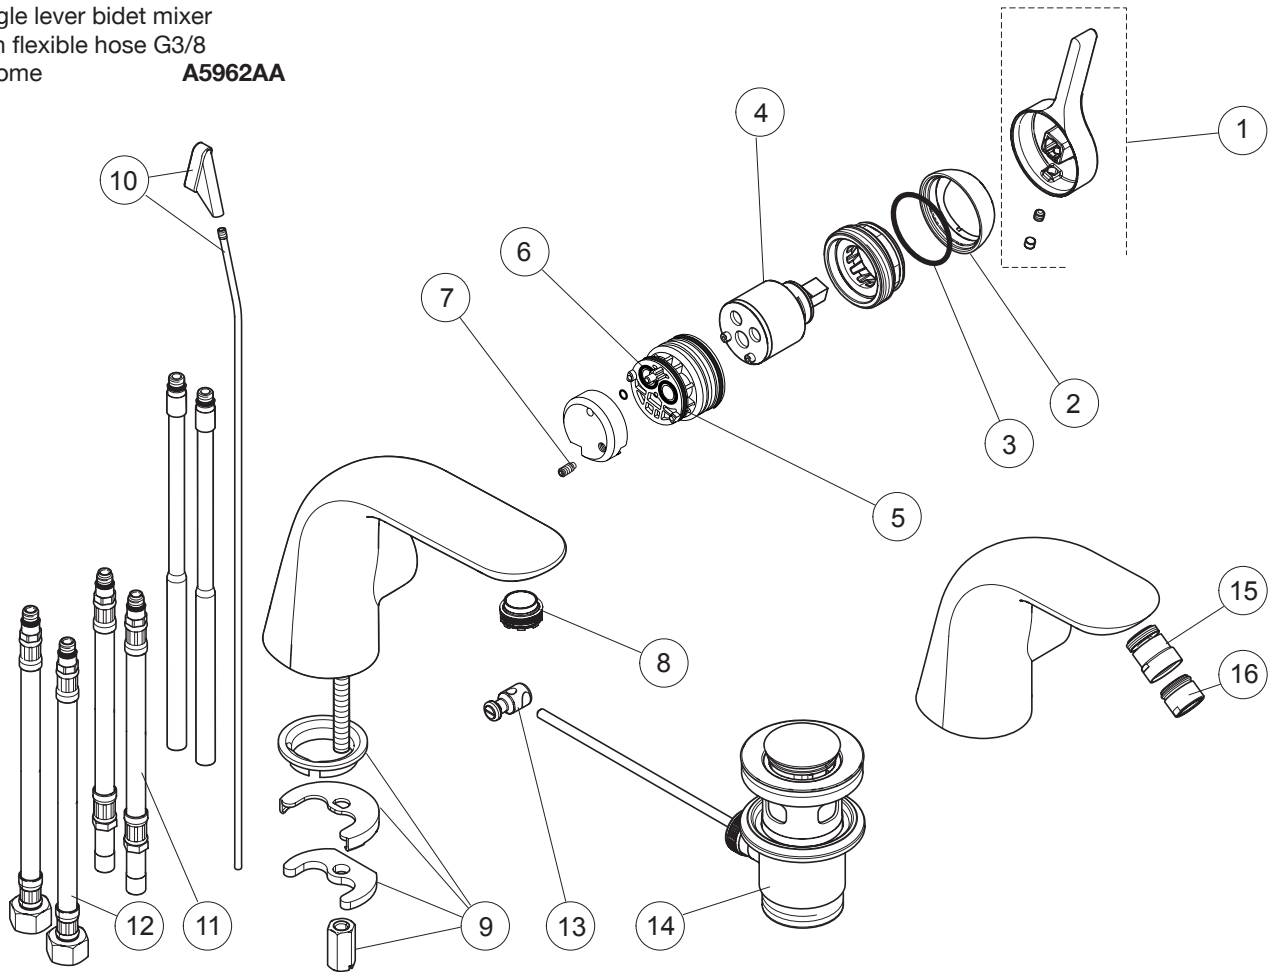

A4268AA

Single lever bidet mixer
with flexible hose G3/8
chrome

A5962AA

Pos.	Description	Part-Number	Qty.	Pos.	Description	Part-Number	Qty.
1	Lever cpl. with Logo IS	A 962 040 AA	1 pcs	15	Ball joint M18x1 cpl.	A 960 019 AA	1 pcs
2	Cartr. Cover (Cap) + Pos.5	A 962 042 AA	1 pcs	16	Aerator complete M18x1	B 964 902 AA	1 pcs
3	O - Ring Ø 28,3 x 1,78	A 961 667 NU	2 pcs		Aerator key - Universal set for Pos. 16 and other	A 960 196 NU	1 pcs
4	Cartridge compl. K-35A	A 960 567 NU	1 pcs				
5	O - Ring Ø 31,47 x 1,78	A 963 154 NU	1 pcs				
6	O - Ring Ø 9,25 x 1,78	A 963 395 NU	2 pcs				
7	Thread pin M5x10 DIN915	A 963 309 NU	1 pcs				
8	Flow regulator with key	A 962 043 NU	1 pcs				
9	Fixation-set	A 960 001 NU	1 pcs				
10	Pull Knob with rod	A 962 044 AA	1 pcs				
11	Flex. hose M8x1 / Ø10	A 962 045 NU	1 pcs				
12	Flex. hose M8x1 / G3/8	A 962 370 NU	1 pcs				
13	Bracket	A 963 404 NU	1 pcs				
14	Pop-up waste complete	A 961 230 AA	1 pcs				