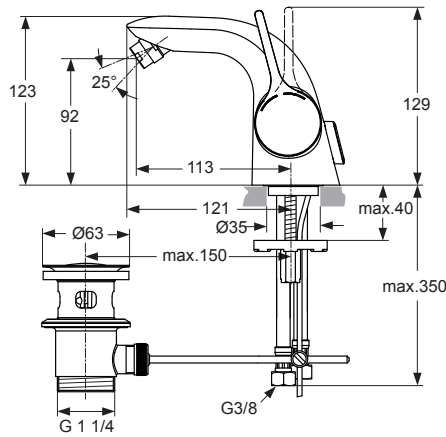

A4268AA

Single lever bidet mixer
with flexible hose G3/8
chrome

A5962AA

Pos.	Description	Part-Number	Qty.	Pos.	Description	Part-Number	Qty.
1	Lever cpl. with Logo IS	A 962 040 AA	1 pcs	15	Ball joint M18x1 cpl.	A 960 019 AA	1 pcs
2	Cartr. Cover (Cap) + Pos.5	A 962 042 AA	1 pcs	16	Aerator complete M18x1	B 964 902 AA	1 pcs
3	O - Ring Ø 28,3 x 1,78	A 961 667 NU	2 pcs		Aerator key - Universal set for Pos. 16 and other	A 960 196 NU	1 pcs
4	Cartridge compl. K-35A	A 960 567 NU	1 pcs				
5	O - Ring Ø 31,47 x 1,78	A 963 154 NU	1 pcs				
6	O - Ring Ø 9,25 x 1,78	A 963 395 NU	2 pcs				
7	Thread pin M5x10 DIN915	A 963 309 NU	1 pcs				
8	Flow regulator with key	A 962 043 NU	1 pcs				
9	Fixation-set	A 960 001 NU	1 pcs				
10	Pull Knob with rod	A 962 044 AA	1 pcs				
11	Flex. hose M8x1 / Ø10	A 962 045 NU	1 pcs				
12	Flex. hose M8x1 / G3/8	A 962 370 NU	1 pcs				
13	Bracket	A 963 404 NU	1 pcs				
14	Pop-up waste complete	A 961 230 AA	1 pcs				