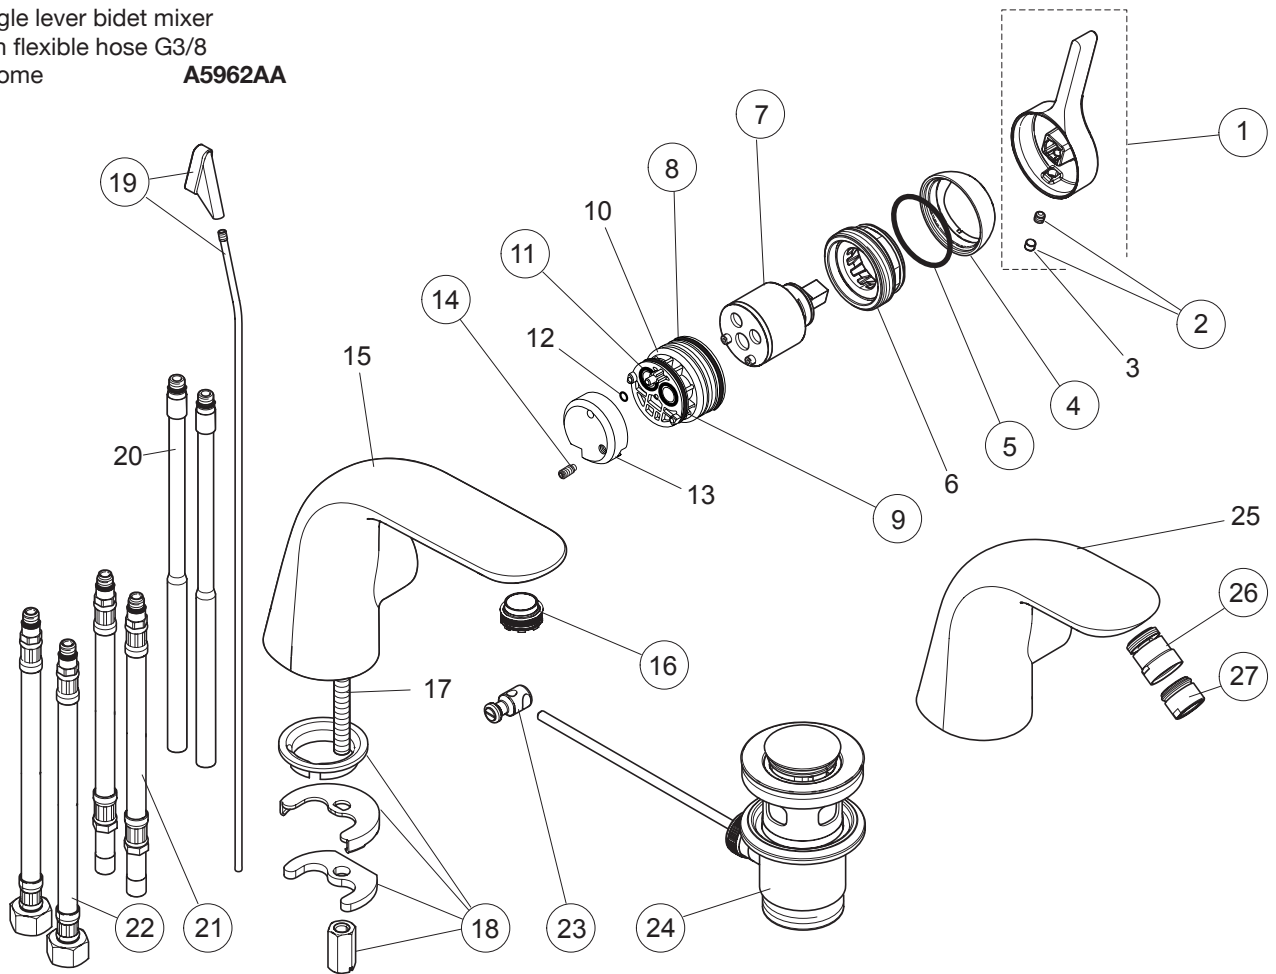

A4287AA

Single lever bidet mixer
with flexible hose Ø10
chrome

A4268AA

Single lever bidet mixer
with flexible hose G3/8
chrome

A5962AA

new Version - since May 2012

Pos.	Description	Part-Number	Qty.	Pos.	Description	Part-Number	Qty.
1	Lever cpl. with Logo IS	A 962 040 AA	1 pcs	16	Stream regulator M21,5x1 with key	A 962 043 NU	1 pcs
2	Thread pin M5x5 DIN916	A 962 041 NU	1 pcs	17	Stud M8 x 63		
3	Rubber button			18	Fixation-set	A 960 001 NU	1 pcs
4	Cartr. Cover (Cap) + Pos.5	A 962 042 AA	1 pcs	19	Pull Knob with rod	A 962 044 AA	1 pcs
5	O - Ring Ø 28,3 x 1,78	A 961 667 NU	2 pcs	20	Copper tubes		
6	Clamping nut M43 x 1,5			21	Flex. hose M8x1 / Ø10	A 962 045 NU	1 pcs
7	Cartridge compl. K-35A	A 960 567 NU	1 pcs	22	Flex. hose M8x1 / G3/8	A 962 370 NU	1 pcs
8	O - Ring Ø 34,65 x 1,78	A 962 848 NU	2 pcs	23	Bracket	A 963 404 NU	1 pcs
9	O - Ring Ø 31,47 x 1,78	A 963 154 NU	1 pcs	24	Pop-up waste complete	A 961 230 AA	1 pcs
10	Plastic insert			25	Body (Bidet)		
11	O - Ring Ø 9,25 x 1,78	A 963 395 NU	2 pcs	26	Ball joint M18x1 cpl.	A 960 019 AA	1 pcs
12	O - Ring Ø 2,89 x 1,78			27	Aerator complete M18x1	B 964 902 AA	1 pcs
13	Manifold				Aerator key - Universal set for Pos. 16 and other	A 960 196 NU	1 pcs
14	Thread pin M5x10 DIN915	A 963 309 NU	1 pcs				
15	Body (Lavy)						