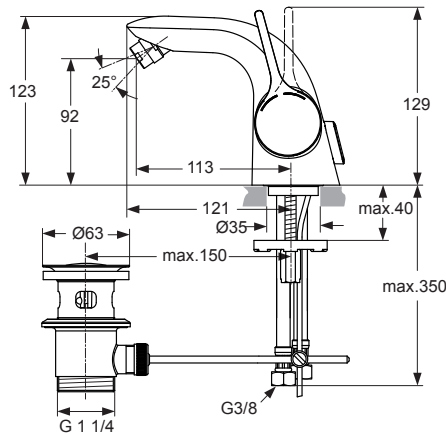

A4287AA

Single lever bidet mixer
with flexible hose Ø10
chrome

A4268AA

Single lever bidet mixer
with flexible hose G3/8
chrome

A5962AA

new Version - since May 2012

Pos.	Description	Part-Number	Qty.	Pos.	Description	Part-Number	Qty.
1	Lever cpl. with Logo IS	A 962 040 AA	1 pcs	16	Stream regulator M21,5x1 with key	A 962 043 NU	1 pcs
2	Thread pin M5x5 DIN916	A 962 041 NU	1 pcs	17	Stud M8 x 63		
3	Rubber button			18	Fixation-set	A 960 001 NU	1 pcs
4	Cartr. Cover (Cap) + Pos.5	A 962 042 AA	1 pcs	19	Pull Knob with rod	A 962 044 AA	1 pcs
5	O - Ring Ø 28,3 x 1,78	A 961 667 NU	2 pcs	20	Copper tubes		
6	Clamping nut M43 x 1,5			21	Flex. hose M8x1 / Ø10	A 962 045 NU	1 pcs
7	Cartridge compl. K-35A	A 960 567 NU	1 pcs	22	Flex. hose M8x1 / G3/8	A 962 370 NU	1 pcs
8	O - Ring Ø 34,65 x 1,78	A 962 848 NU	2 pcs	23	Bracket	A 963 404 NU	1 pcs
9	O - Ring Ø 31,47 x 1,78	A 963 154 NU	1 pcs	24	Pop-up waste complete	A 961 230 AA	1 pcs
10	Plastic insert			25	Body (Bidet)		
11	O - Ring Ø 9,25 x 1,78	A 963 395 NU	2 pcs	26	Ball joint M18x1 cpl.	A 960 019 AA	1 pcs
12	O - Ring Ø 2,89 x 1,78			27	Aerator complete M18x1	B 964 902 AA	1 pcs
13	Manifold				Aerator key - Universal set for Pos. 16 and other	A 960 196 NU	1 pcs
14	Thread pin M5x10 DIN915	A 963 309 NU	1 pcs				
15	Body (Lavy)						