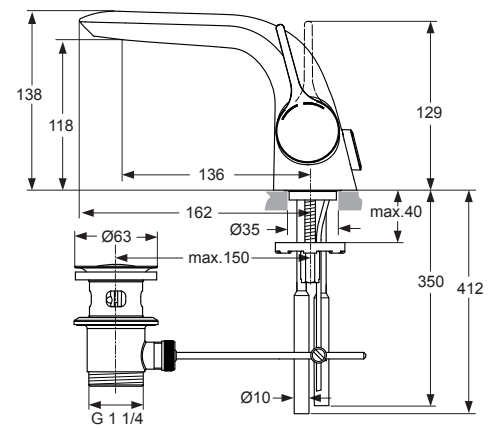

A4287AA

Single lever bidet mixer
with flexible hose Ø10
chrome

A4268AA

Single lever bidet mixer
with flexible hose G3/8
chrome

A5962AA

new Version - since May 2012

Pos.	Description	Part-Number	Qty.	Pos.	Description	Part-Number	Qty.
1	Lever cpl. with Logo IS	A 962 040 AA	1 pcs	16	Stream regulator M21,5x1 with key	A 962 043 NU	1 pcs
2	Thread pin M5x5 DIN916	A 962 041 NU	1 pcs	17	Stud M8 x 63		
3	Rubber button			18	Fixation-set	A 960 001 NU	1 pcs
4	Cartr. Cover (Cap) + Pos.5	A 962 042 AA	1 pcs	19	Pull Knob with rod	A 962 044 AA	1 pcs
5	O - Ring Ø 28,3 x 1,78	A 961 667 NU	2 pcs	20	Copper tubes		
6	Clamping nut M43 x 1,5			21	Flex. hose M8x1 / Ø10	A 962 045 NU	1 pcs
7	Cartridge compl. K-35A	A 960 567 NU	1 pcs	22	Flex. hose M8x1 / G3/8	A 962 370 NU	1 pcs
8	O - Ring Ø 34,65 x 1,78	A 962 848 NU	2 pcs	23	Bracket	A 963 404 NU	1 pcs
9	O - Ring Ø 31,47 x 1,78	A 963 154 NU	1 pcs	24	Pop-up waste complete	A 961 230 AA	1 pcs
10	Plastic insert			25	Body (Bidet)		
11	O - Ring Ø 9,25 x 1,78	A 963 395 NU	2 pcs	26	Ball joint M18x1 cpl.	A 960 019 AA	1 pcs
12	O - Ring Ø 2,89 x 1,78			27	Aerator complete M18x1	B 964 902 AA	1 pcs
13	Manifold				Aerator key - Universal set for Pos. 16 and other	A 960 196 NU	1 pcs
14	Thread pin M5x10 DIN915	A 963 309 NU	1 pcs				
15	Body (Lavy)						