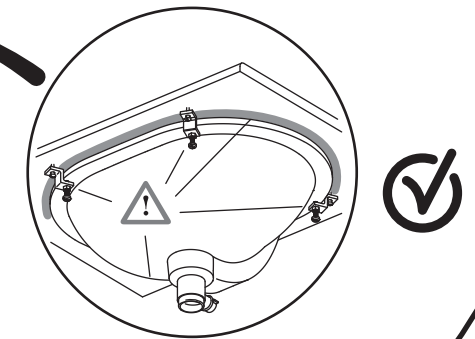

Ideal Standard

CONNECT 48cm OVAL UNDERPIN BASIN

282

1

2

3

4

5

6

7

412

Connect
48cm Underpin
E5046 / EEEV38967
ver. 3.0 09/23