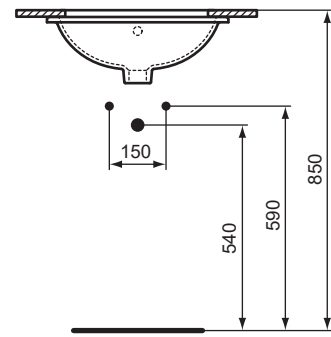

Ideal Standard

CONNECT 48cm OVAL UNDERPIN BASIN

282

1

2

3

4

5

6

7

412

Connect
48cm Underpin
E5046 / EEEV38967
ver. 3.0 09/23