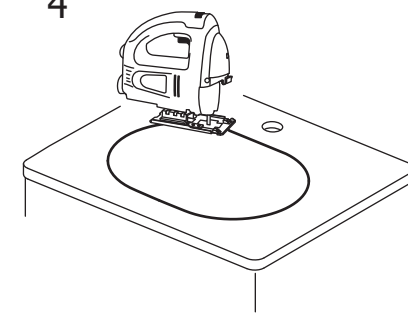

Ideal Standard

CONNECT 48cm OVAL UNDERPIN BASIN

282

1

2

3

4

5

6

7

412

Connect
48cm Underpin
E5046 / EEEV38967
ver. 3.0 09/23