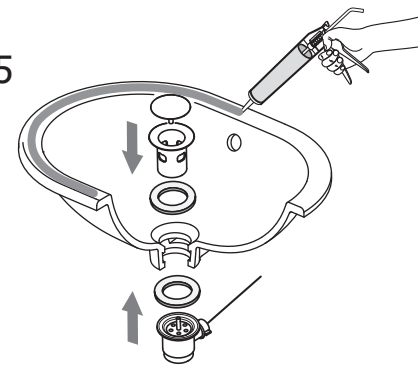

Ideal Standard

CONNECT 48cm OVAL UNDERPIN BASIN

282

1

2

3

4

5

6

7

412

Connect
48cm Underpin
E5046 / EEEV38967
ver. 3.0 09/23