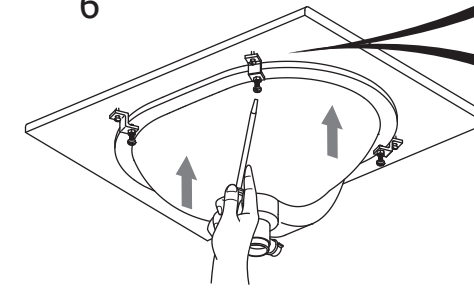

Ideal Standard

CONNECT 48cm OVAL UNDERPIN BASIN

282

1

2

3

4

5

6

7

412

Connect
48cm Underpin
E5046 / EEEV38967
ver. 3.0 09/23