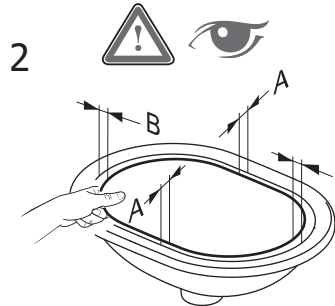

Ideal Standard

CONNECT 48cm OVAL UNDERPIN BASIN

282

1

2

3

4

5

6

7

412

Connect
48cm Underpin
E5046 / EEEV38967
ver. 3.0 09/23