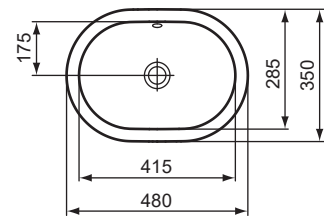

Ideal Standard

CONNECT 48cm OVAL UNDERPIN BASIN

282

1

2

3

4

5

6

7

412

Connect
48cm Underpin
E5046 / EEEV38967
ver. 3.0 09/23