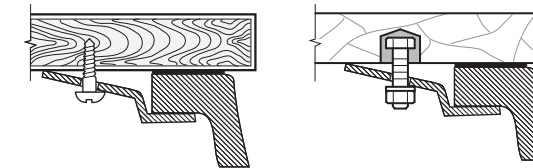

Ideal Standard

CONNECT 48cm OVAL UNDERPIN BASIN

282

1

2

3

4

5

6

7

412

Connect
48cm Underpin
E5046 / EEEV38967
ver. 3.0 09/23