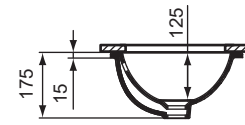

Ideal Standard

CONNECT 48cm OVAL UNDERPIN BASIN

282

1

2

3

4

5

6

7

412

Connect
48cm Underpin
E5046 / EEEV38967
ver. 3.0 09/23