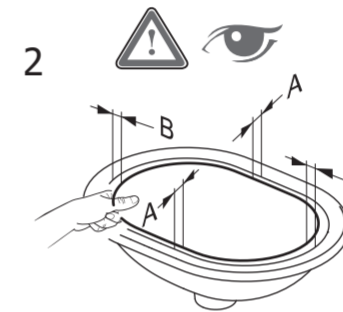

Ideal Standard

CONNECT 55cm UNDERPIN

308

1

2

3

4

5

6

7

478

Connect  
55cm Underpin  
E5048 / EEEV39167