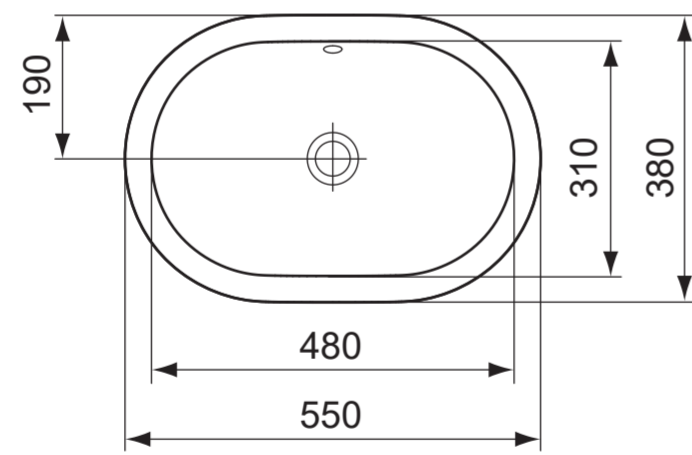

Ideal Standard

CONNECT 55cm UNDERPIN

308

1

2

3

4

5

6

7

478

Connect  
55cm Underpin  
E5048 / EEEV39167