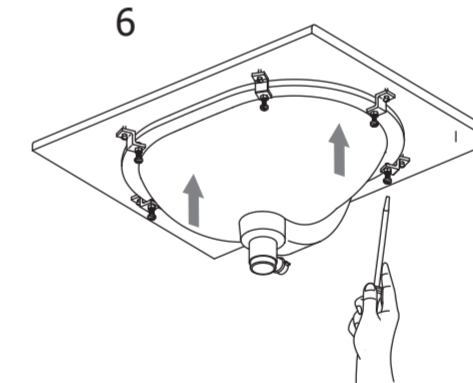

Ideal Standard

CONNECT 55cm UNDERPIN

308

1

2

3

4

5

6

7

478

Connect  
55cm Underpin  
E5048 / EEEV39167