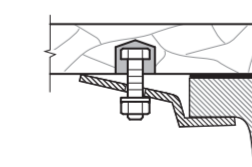

Ideal Standard

CONNECT 55cm UNDERPIN

308

1

2

3

4

5

6

7

478

Connect  
55cm Underpin  
E5048 / EEEV39167