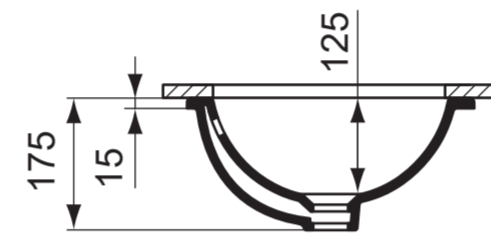

Ideal Standard

CONNECT 55cm UNDERPIN

308

1

2

3

4

5

6

7

478

Connect  
55cm Underpin  
E5048 / EEEV39167