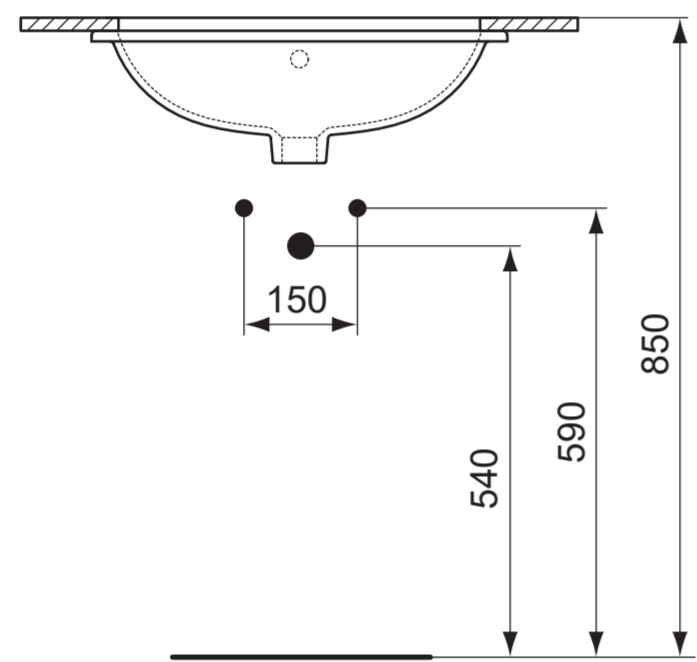

Ideal Standard

CONNECT 55cm UNDERPIN

308

1

2

3

4

5

6

7

478

Connect  
55cm Underpin  
E5048 / EEEV39167