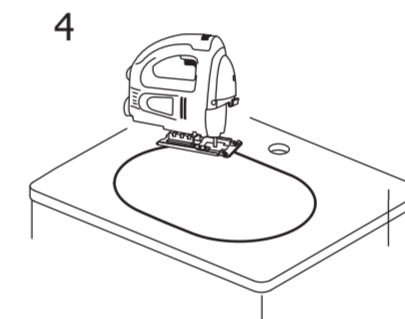

Ideal Standard

CONNECT 55cm UNDERPIN

308

1

2

3

4

5

6

7

478

Connect  
55cm Underpin  
E5048 / EEEV39167