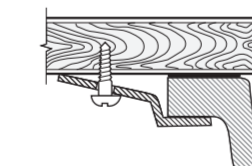

Ideal Standard

CONNECT 55cm UNDERPIN

308

1

2

3

4

5

6

7

478

Connect  
55cm Underpin  
E5048 / EEEV39167