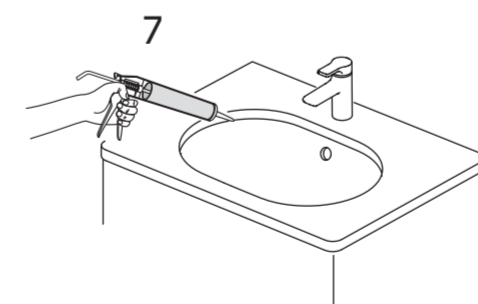

Ideal Standard

CONNECT 55cm UNDERPIN

308

1

2

3

4

5

6

7

478

Connect  
55cm Underpin  
E5048 / EEEV39167