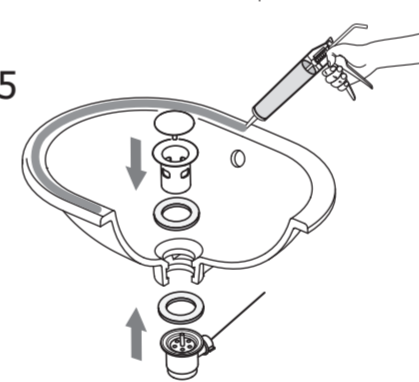

Ideal Standard

CONNECT 55cm UNDERPIN

308

1

2

3

4

5

6

7

478

Connect  
55cm Underpin  
E5048 / EEEV39167