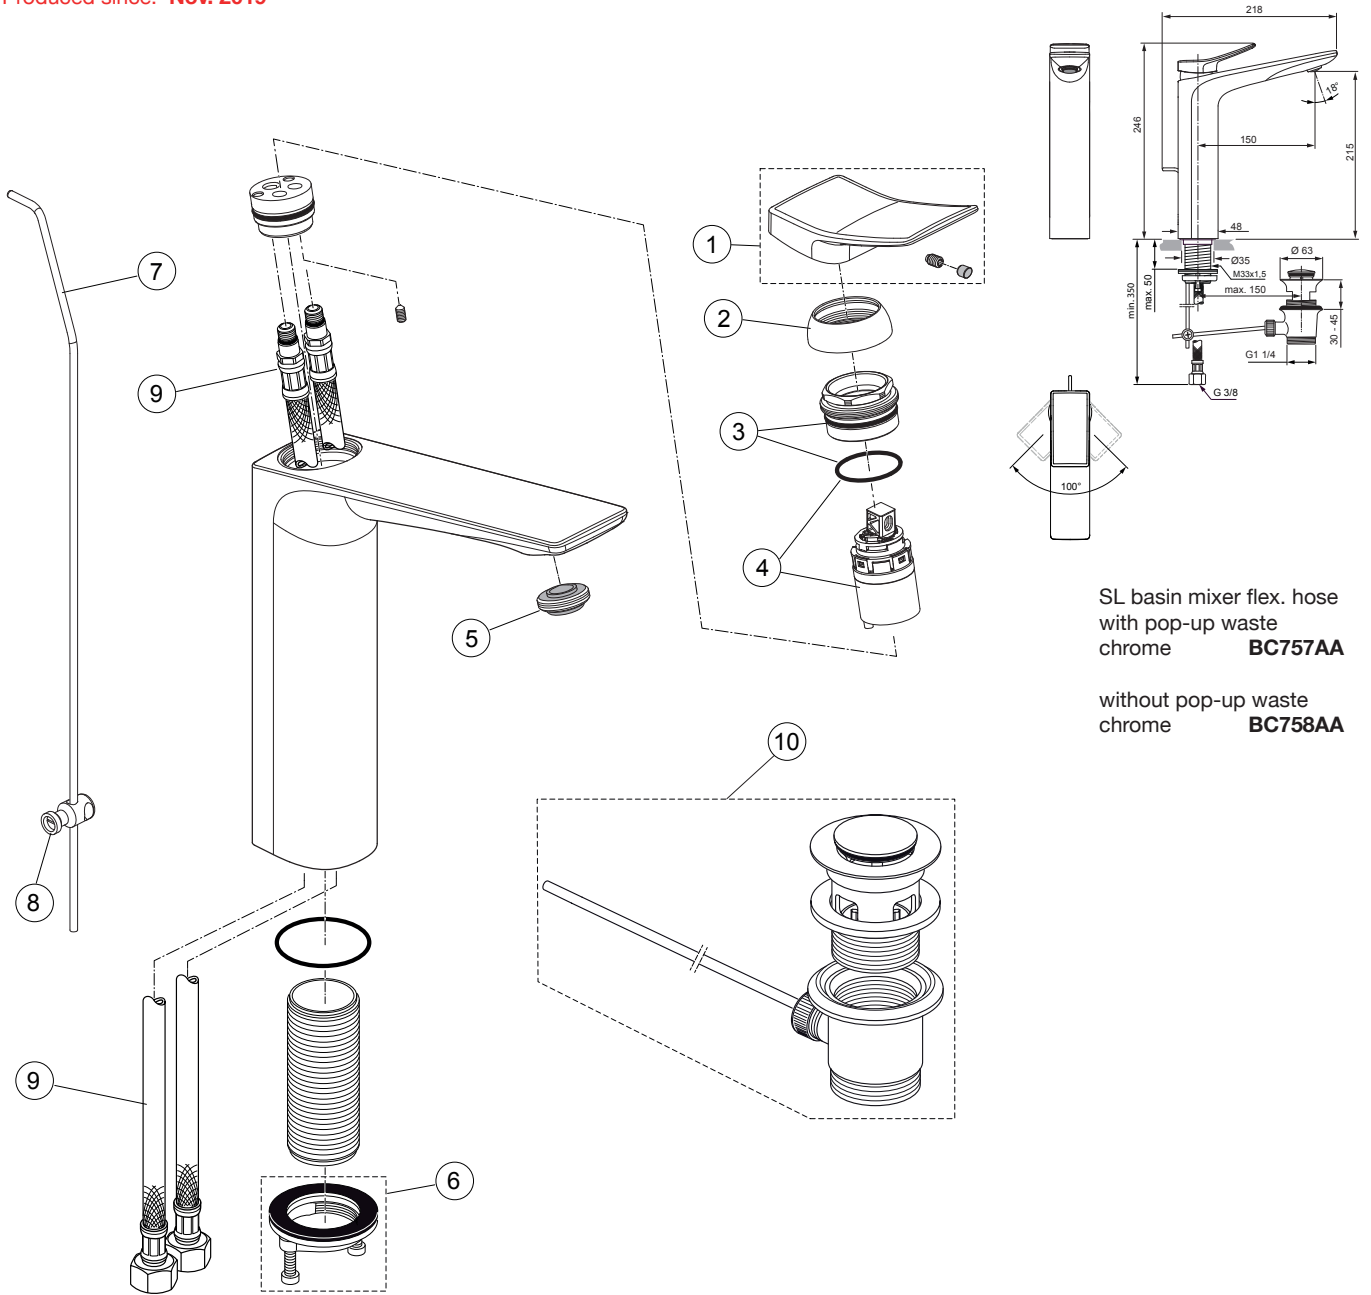

Produced since: **Nov. 2019**

SL basin mixer flex. hose
with pop-up waste
chrome **BC757AA**

without pop-up waste
chrome **BC758AA**

Replace XX with the appropriate finish code

Chrome = AA Silver Storm = GN Gold = A2 Magnetic Grey = A5

Example spare part order:

A 861 416 AA in Chrome

Pos.	Description	Part-Number	Qty.	Pos.	Description	Part-Number	Qty.
1	Lever cpl.	A 861 416 XX	1 Set				
2	Cover cap	A 861 417 XX	1 pcs				
3	O - Ring Ø 28 x 2	A 963 299 NU	1 pcs				
4	Cartridge Ø28 + O - Ring	A 861 399 NU	1 Set				
5	Aerator M24x1 - 5ltr/min	A 861 418 NU	1 pcs				
6	Fixation kit	A 960 486 NU*	1 Set				
7	Lift rod cpl. + Pos. 8	B 960 900 XX	1 Set				
8	Bracket	A 961 172 NU	1 pcs				
9	Flex. hose M8x1-G3/8-550	A 961 477 NU	1 pcs				
10	Pop-up waste complete	A 961 230 XX	1 Set				

*Universal set (not all parts needed)