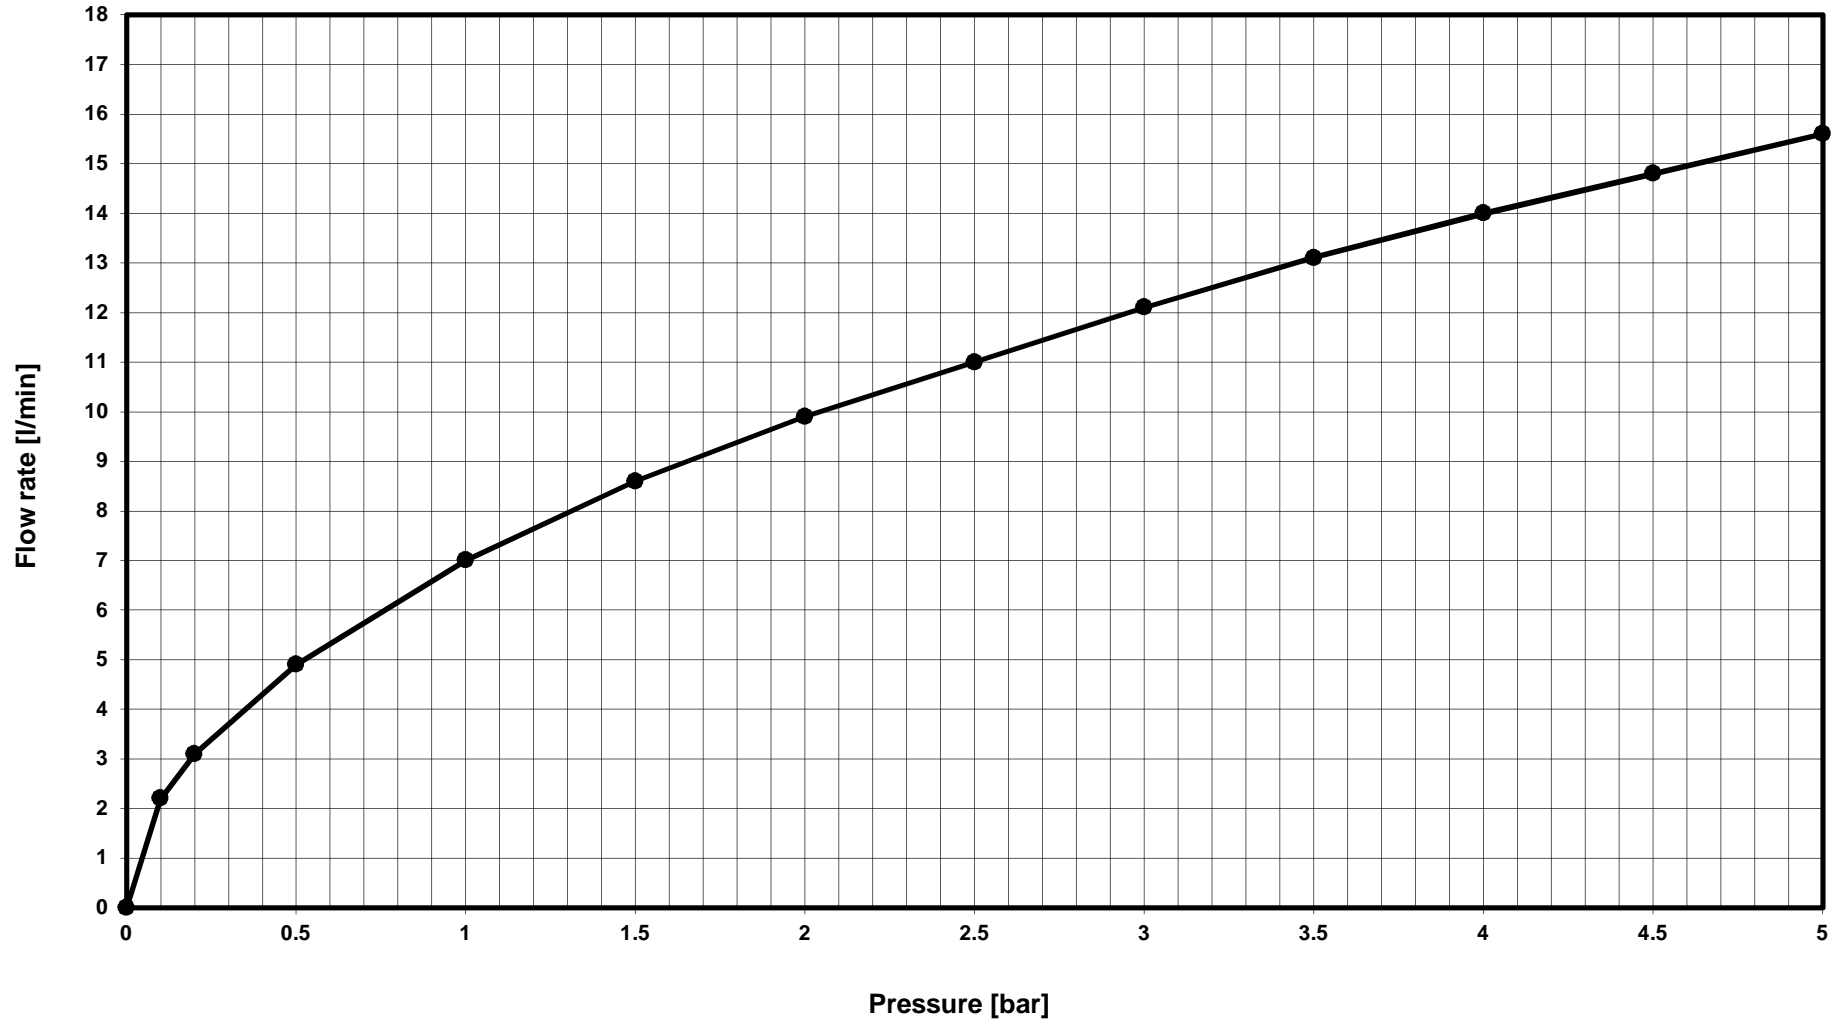

Ideal Standard

BC133AA CERAFIT SNK MXR RMTD TUB.SPT/SLDR

—●— Mixed water - series