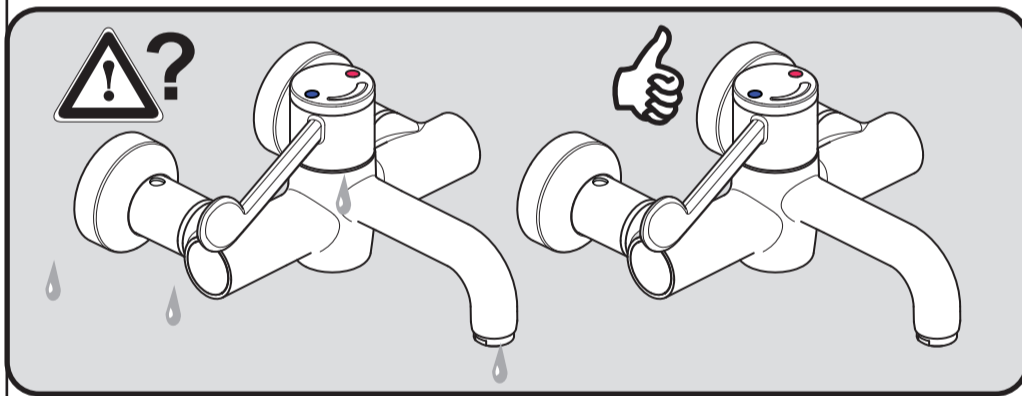

P	bar		MAX. 5		3		Q	(3 bar)
	T	°C		MAX. 80		65			l/min
						55			8