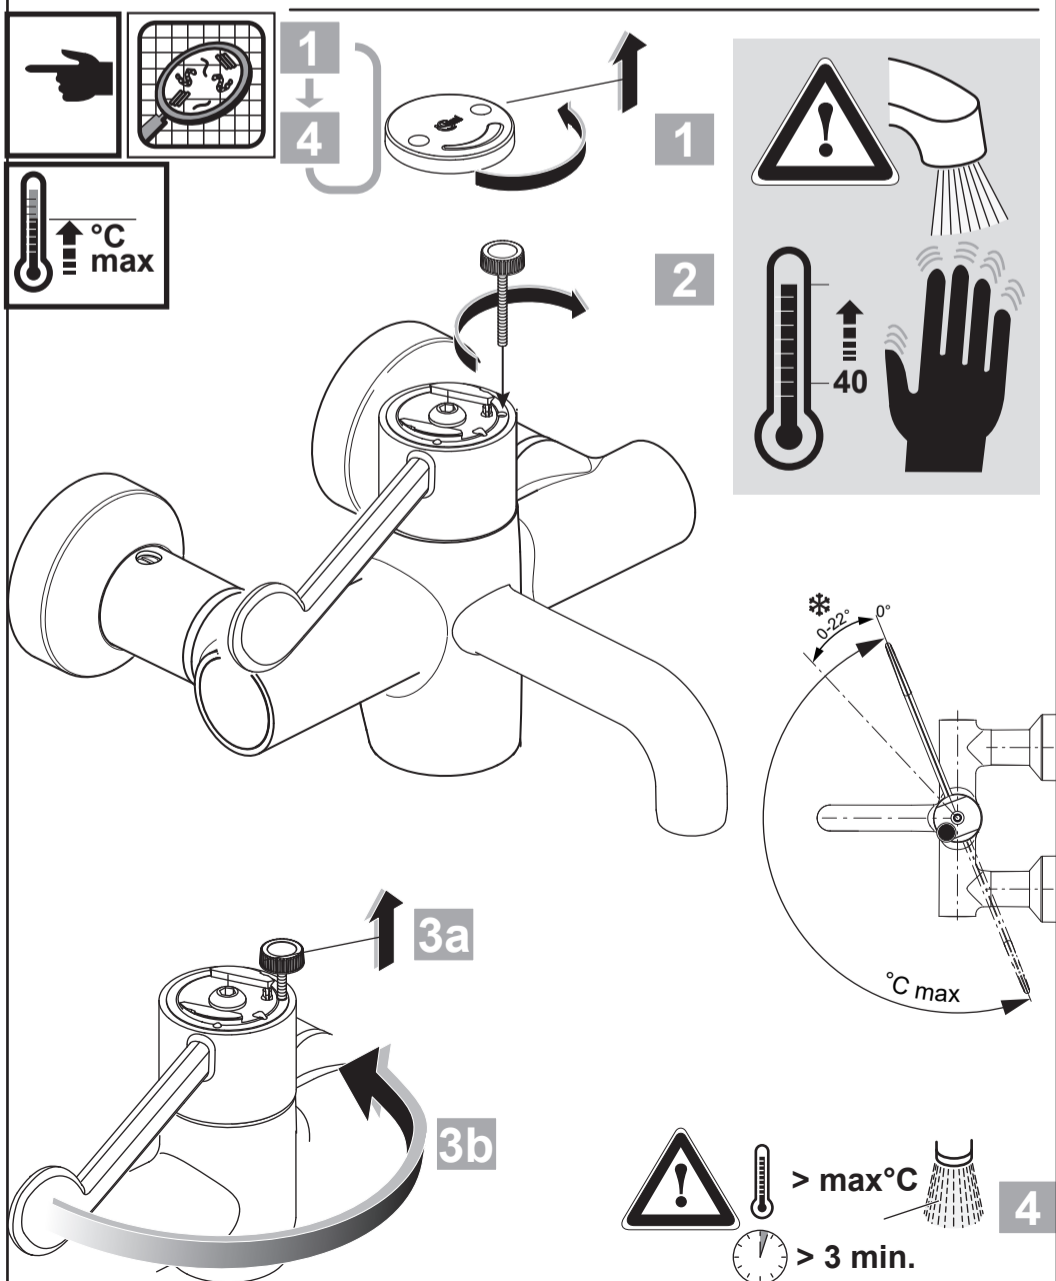

  
**Ideal Standard**

**CERAPLUS SAFE SQ**  
**A 6690 ..**

0122 / A 868 927 R1  
 Made in Germany

Ideal Standard International NV  
 Corporate Village - Gent Building  
 Da Vincilaan 2  
 1935 Zaventem  
 Belgium

[www.idealstandardinternational.com](http://www.idealstandardinternational.com)

	<b>P</b>	bar		MAX. 5		3		<b>Q</b>	(3 bar)
	<b>T</b>	°C		MAX. 80		65			l/min
						55			8