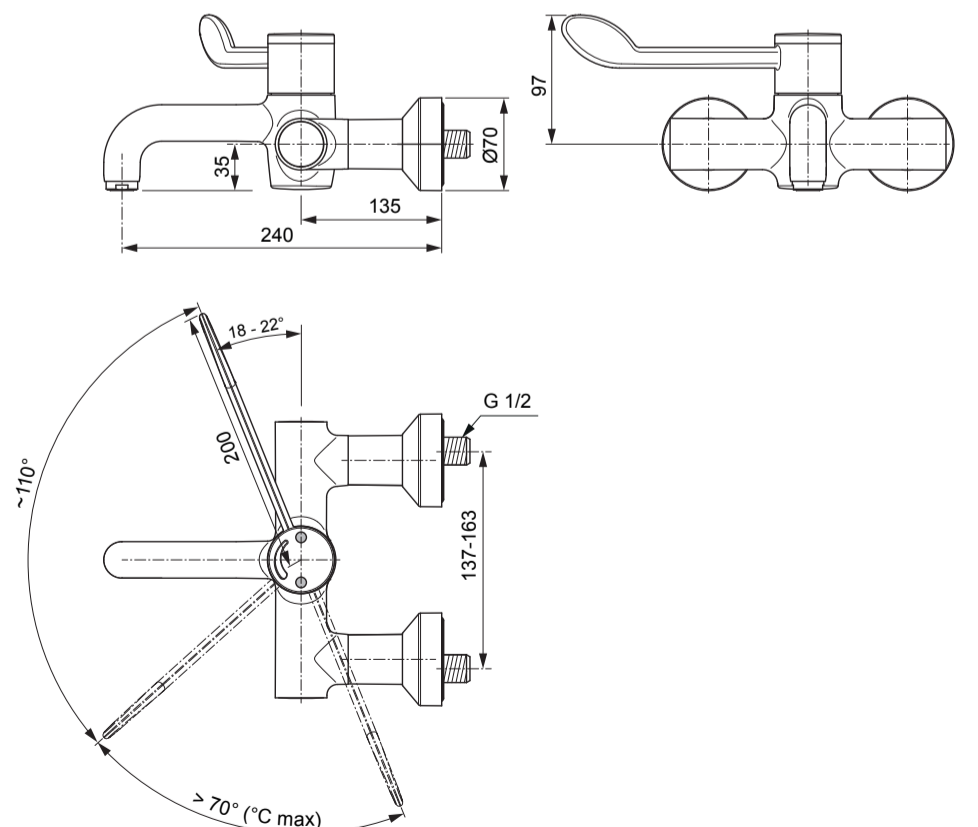

Ideal Standard International NV
Corporate Village - Gent Building
Da Vincilaan 2
1935 Zaventem
Belgium

www.idealstandardinternational.com