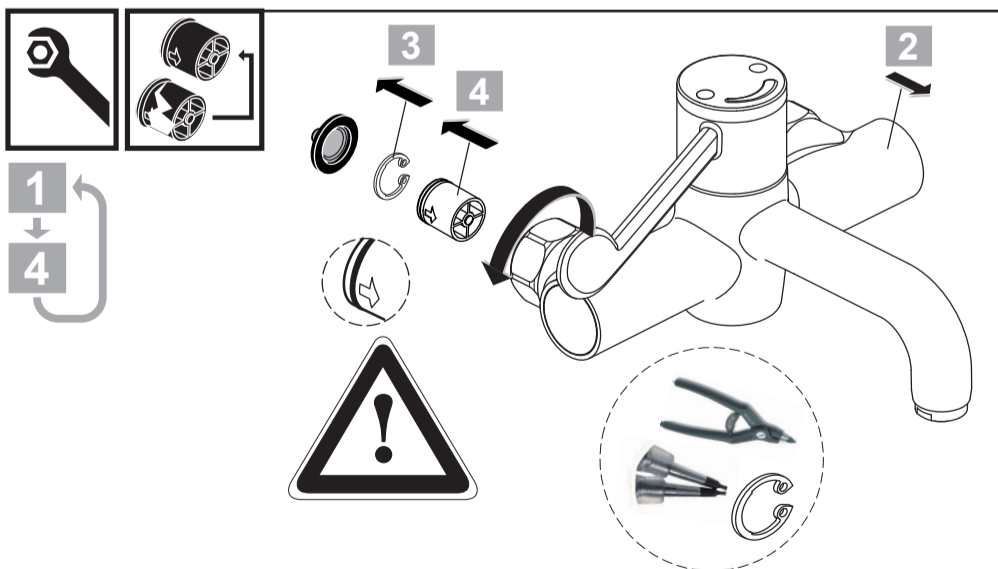

Ideal Standard International NV
Corporate Village - Gent Building
Da Vincilaan 2
1935 Zaventem
Belgium

www.idealstandardinternational.com