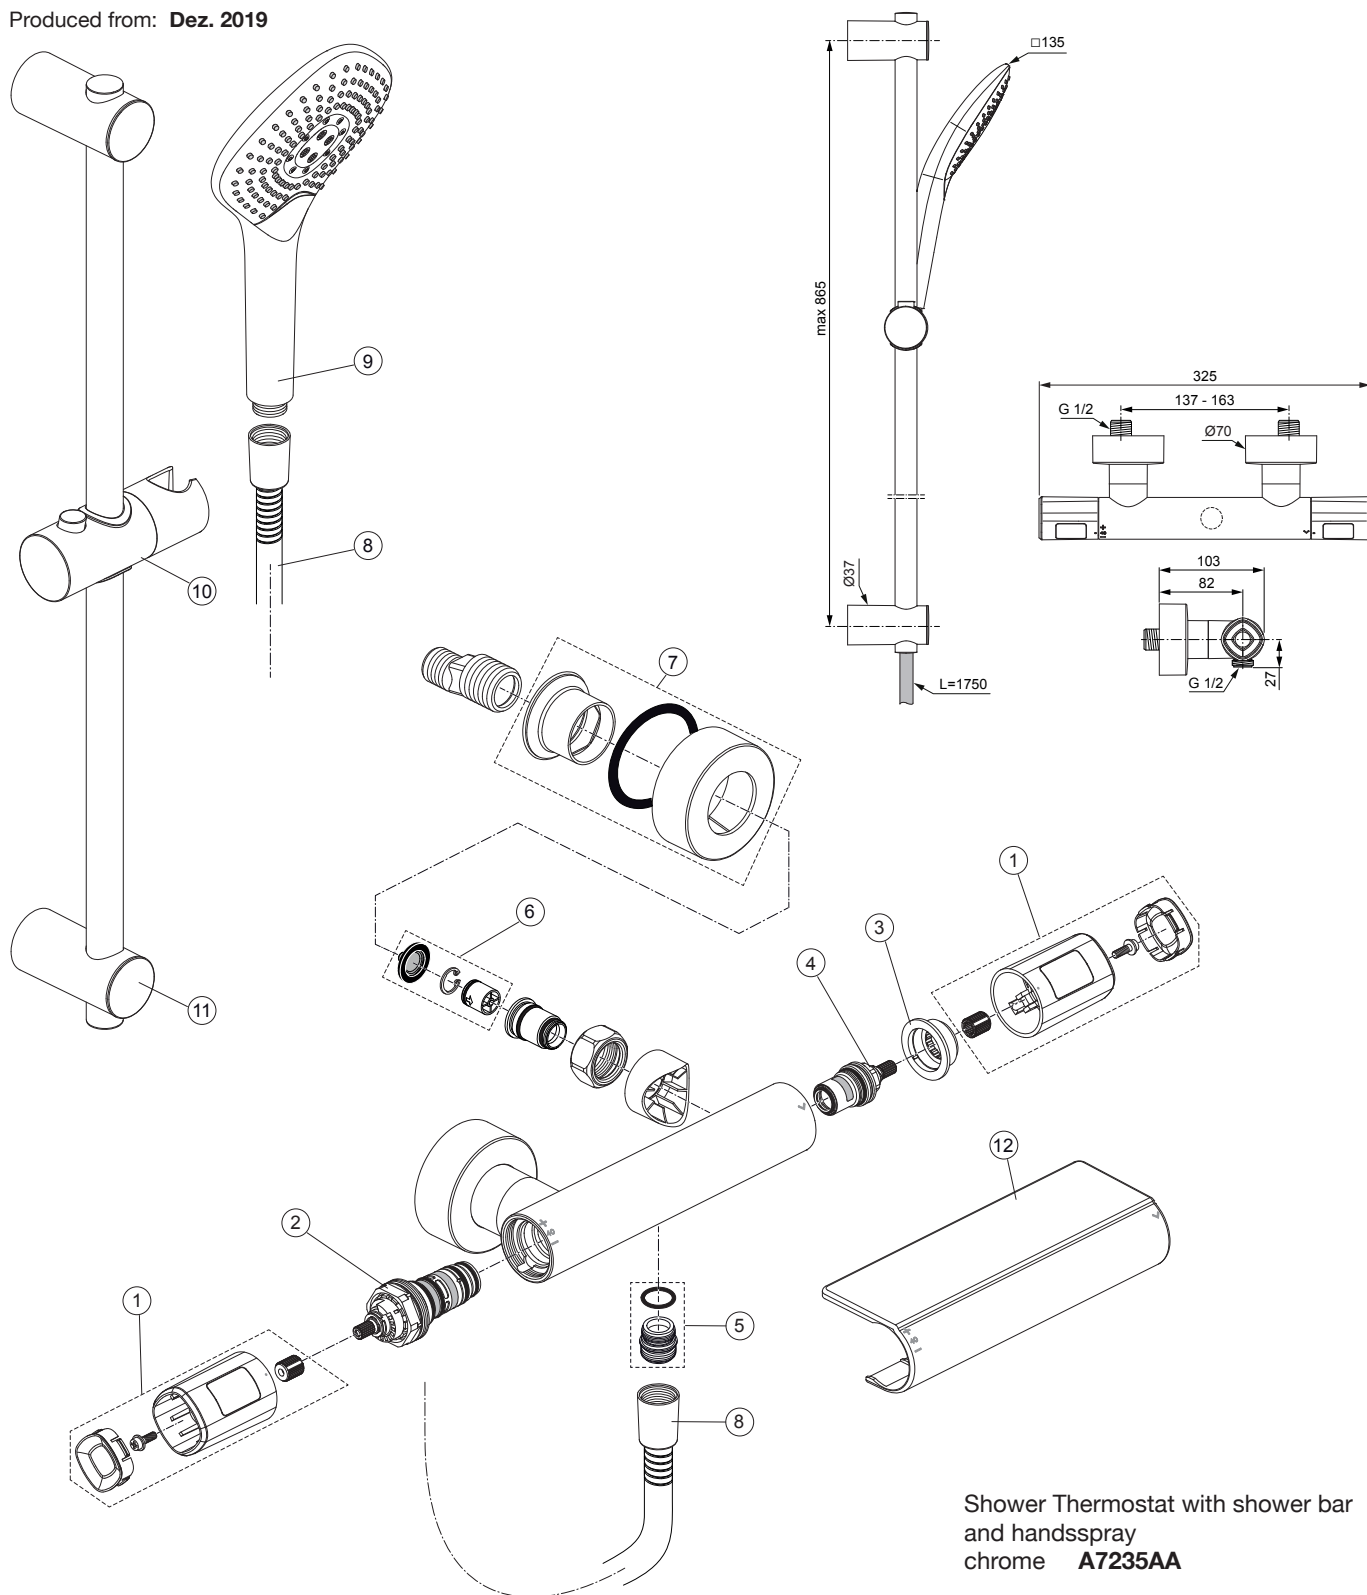

Ceratherm T100 A7235 ..

Ideal Standard

Produced from: Dez. 2019

Shower Thermostat with shower bar and handsspray chrome **A7235AA**

| Pos. | Description | Part-Number | Qty. | Pos. | Description | Part-Number | Qty. |
|------|-----------------------------|----------------------|-------|------|-----------------|------------------|-------|
| 1 | Handle cpl. | A 861 386 AA | 1 Set | 12 | Warp over shelf | A 7215 AA | 1 pcs |
| 2 | Thermostatic Cartridge cpl. | A 861 371 NU | 1 pcs | | | | |
| 3 | Stopping | A 861 373 NU | 1 pcs | | | | |
| 4 | Cartridge G1/2 180° cpl. | A 861 245 NU* | 1 Set | | | | |
| 5 | Nipple G1/2 outside cpl. | A 861 374 NU | 1 Set | | | | |
| 6 | Non-return valve | A 861 372 NU | 1 Set | | | | |
| 7 | Escutcheon cpl. | B 961 016 AA | 2 Set | | | | |
| 8 | Shower hose 1750 mm | BE 175 AA | 1 pcs | | | | |
| 9 | Handspray 3Func. □135 | B 1760 AA | 1 pcs | | | | |
| 10 | Slider & holder f. handshr. | B 960 976 AA | 1 pcs | | | | |
| 11 | Wall fixation complete | B 960 972 AA | 2 pcs | | | | |

*Universal set (not all parts needed)

Ceratherm T100