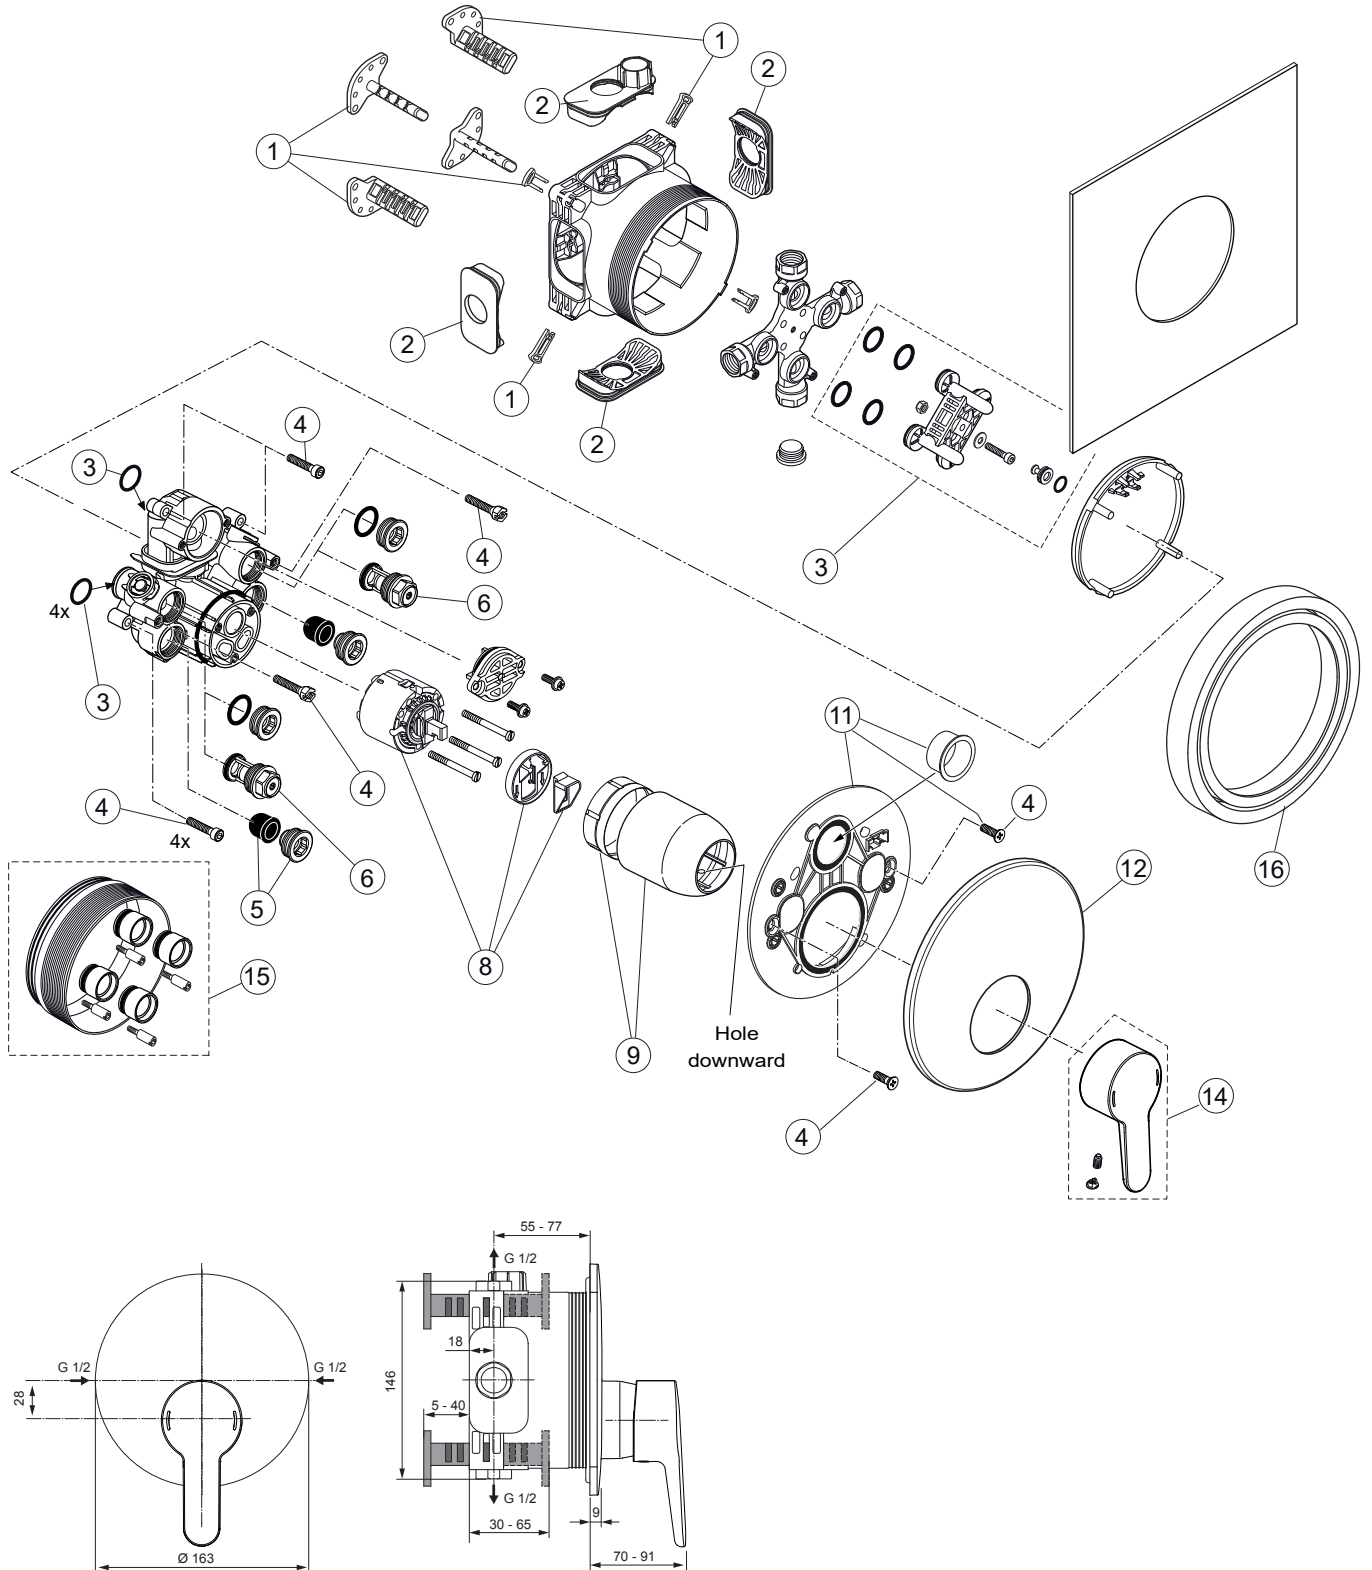

Produced since: Dec. 2020 - Jan. 2022

Pos.	Description	Part-Number	Qty.	Pos.	Description	Part-Number	Qty.
1	Install. depth adjust.	A 963 131 NU	1 Set	14	Lever cpl. w. Logo ISI	A 861 202 AA	1 Set
2	Side sealing	A 963 132 NU	1 Set	15	Extension kit 20mm	A 960 704 NU	1 Set
3	Flushing device cpl.	A 963 146 NU	1 Set		Extension kit 40mm	A 962 476 NU	1 Set
4	Screw set complete	A 960 890 NU*	1 Set	16	Distanzframe 20mm	A 6677 AA	1 Set
5	Low noise insert	A 960 891 NU	1 pcs				
6	Stop valve	A 960 706 NU	2 pcs				
8	Cartridge with ECO-kit	A 960 500 NU	1 Set				
9	Cover + clamping + o-ring	A 960 893 AA	1 Set				
11	Escutcheon holder cpl.	A 860 897 NU	1 Set				
12	Escutcheon Sh.	A 861 204 AA	1 pcs				

*Universal set (not all parts needed)