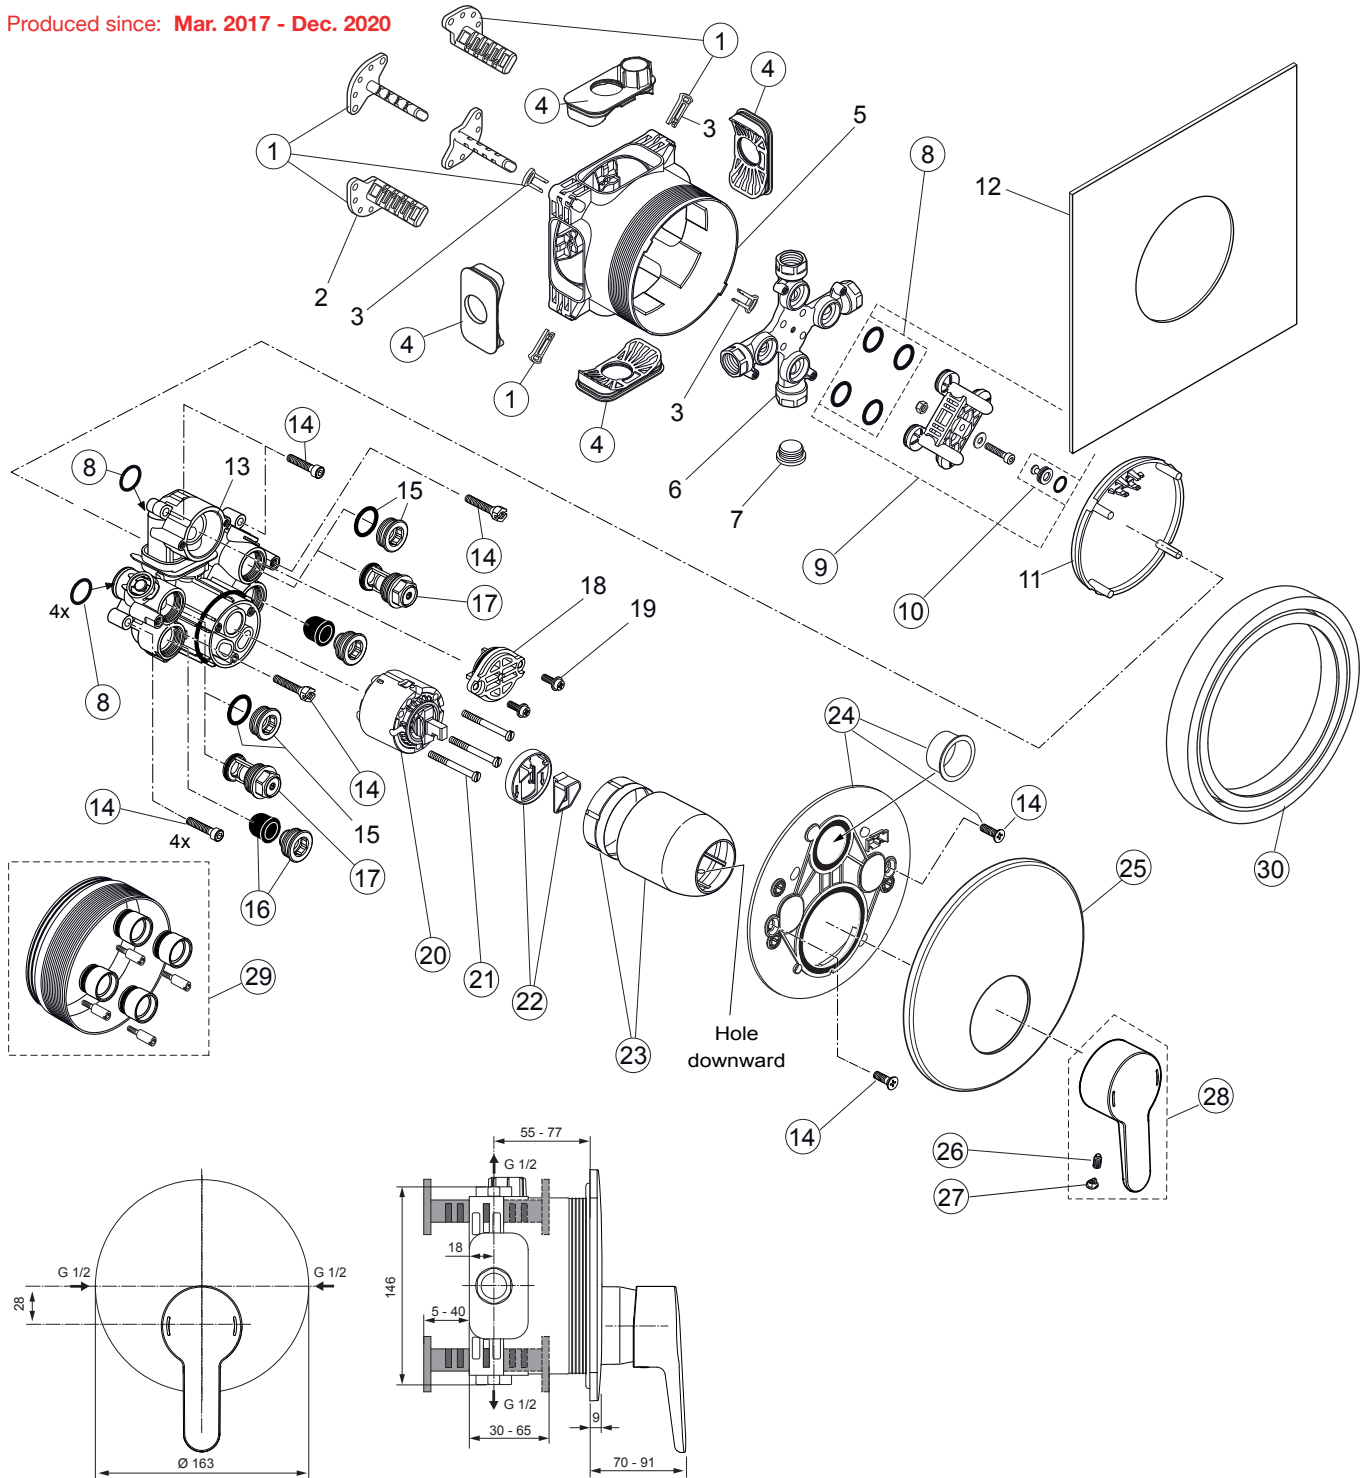

**Universal set (not all parts needed)*

Produced since: Mar. 2017 - Dec. 2020

Pos.	Description	Part-Number	Qty.	Pos.	Description	Part-Number	Qty.
1	Install. depth adjust. + pos.3	A 963 131 NU	1 Set	17	Stop valve	A 960 706 NU	2 pcs
2	Depth adjustment device			18	Front cover with o-ring		
3	Adjustment lock (contained in pos. 1)			19	Screw M4x12		
4	Side sealing	A 963 132 NU	1 Set	20	Cartridge with pos.22	A 960 500 NU	1 Set
5	Built-in box			21	Cylindrical screw M4x41,7	A 963 335 NU	3 pcs
6	Multi-way body			22	ECO-kit	A 860 700 NU	1 Set
7	Plug G1/2			23	Cover + clamping + o-ring	A 960 893 AA	1 Set
8	O-ring $\varnothing 17 \times 2,5$	A 963 143 NU	1 Set	24	Escutcheon holder cpl.	A 860 897 NU	1 Set
9	Flushing device cpl.	A 963 146 NU	1 Set	25	Escutcheon Sh.	A 861 204 AA	1 pcs
10	Plug with o-ring $\varnothing 12 \times 1,5$	A 963 147 NU	1 Set	26	Thread pin M5x10 DIN915	A 963 309 NU	1 pcs
11	Cover for built-in box			27	Cap for handle	B 960 473 AA	1 pcs
12	Sealing fleece			28	Lever cpl. w. Logo ISI	A 861 202 AA	1 Set
13	Body Single lever			29	Extension kit 20mm	A 960 704 NU	1 Set
14	Screw set complete	A 960 890 NU*	1 Set		Extension kit 40mm	A 962 476 NU	1 Set
15	Plug with o-ring			30	Distanzframe 20mm	A 6677 AA	1 Set
16	Low noise insert	A 960 891 NU	1 pcs				