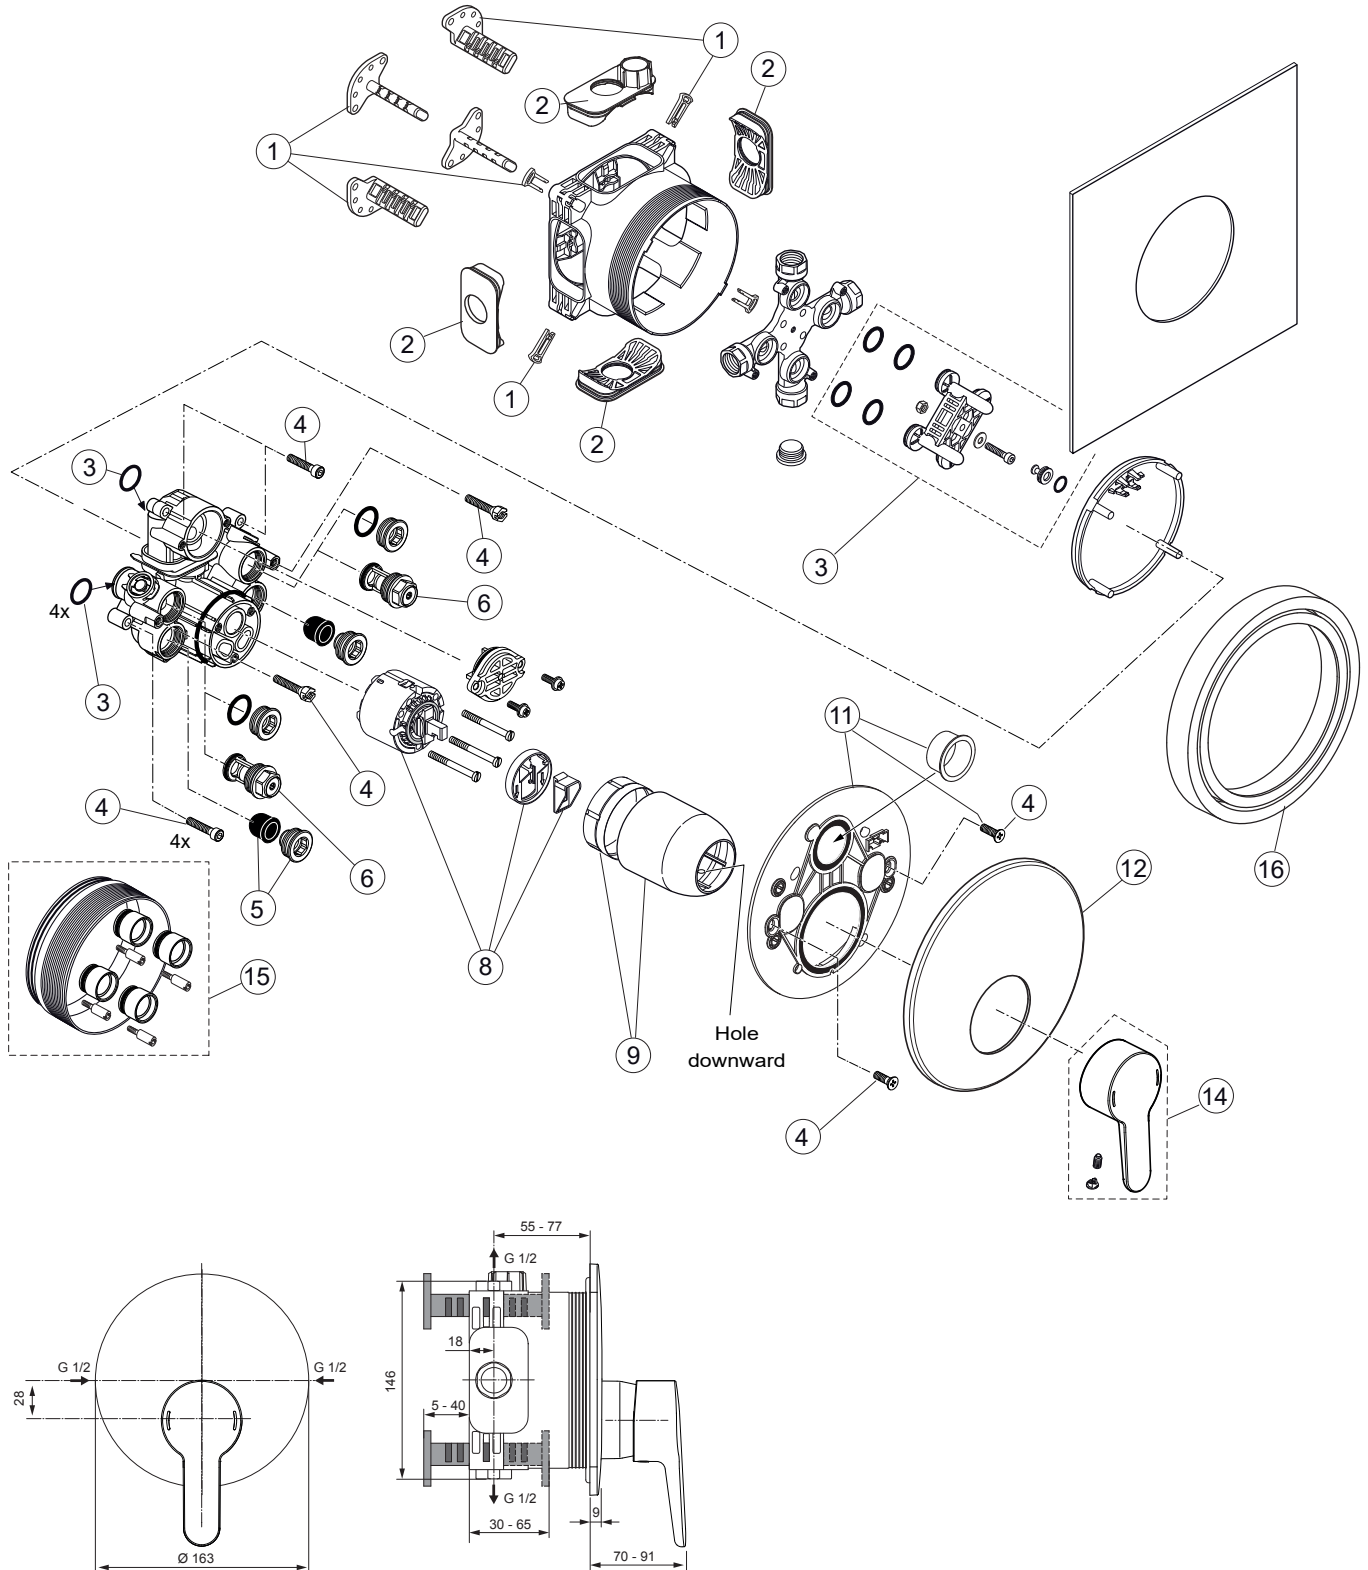

Produced since: Jan. 2022

Pos.	Description	Part-Number	Qty.	Pos.	Description	Part-Number	Qty.
1	Install. depth adjust.	A 963 131 NU	1 Set	14	Lever cpl. w. Logo ISI	A 861 202 AA	1 Set
2	Side sealing	A 963 132 NU	1 Set	15	Extension kit 20mm	A 960 704 NU	1 Set
3	Flushing device cpl.	A 963 146 NU	1 Set		Extension kit 40mm	A 962 476 NU	1 Set
4	Screw set complete	A 960 890 NU*	1 Set	16	Distanzframe 20mm	A 6677 AA	1 Set
5	Low noise insert	A 960 891 NU	1 pcs				
6	Stop valve	A 960 706 NU	2 pcs				
8	Cartridge with ECO-kit	A 960 500 NU	1 Set				
9	Cover + clamping + o-ring	A 960 893 AA	1 Set				
11	Escutcheon holder cpl.	A 860 897 NU	1 Set				
12	Escutcheon Sh.	A 861 204 AA	1 pcs				

**Universal set (not all parts needed)*

Produced since: Mar. 2017 - Dec. 2020

Pos.	Description	Part-Number	Qty.	Pos.	Description	Part-Number	Qty.
1	Install. depth adjust. + pos.3	A 963 131 NU	1 Set	17	Stop valve	A 960 706 NU	2 pcs
2	Depth adjustment device			18	Front cover with o-ring		
3	Adjustment lock (contained in pos. 1)			19	Screw M4x12		
4	Side sealing	A 963 132 NU	1 Set	20	Cartridge with pos.22	A 960 500 NU	1 Set
5	Built-in box			21	Cylindrical screw M4x41,7	A 963 335 NU	3 pcs
6	Multi-way body			22	ECO-kit	A 860 700 NU	1 Set
7	Plug G1/2			23	Cover + clamping + o-ring	A 960 893 AA	1 Set
8	O-ring $\varnothing 17 \times 2,5$	A 963 143 NU	1 Set	24	Escutcheon holder cpl.	A 860 897 NU	1 Set
9	Flushing device cpl.	A 963 146 NU	1 Set	25	Escutcheon Sh.	A 861 204 AA	1 pcs
10	Plug with o-ring $\varnothing 12 \times 1,5$	A 963 147 NU	1 Set	26	Thread pin M5x10 DIN915	A 963 309 NU	1 pcs
11	Cover for built-in box			27	Cap for handle	B 960 473 AA	1 pcs
12	Sealing fleece			28	Lever cpl. w. Logo ISI	A 861 202 AA	1 Set
13	Body Single lever			29	Extension kit 20mm	A 960 704 NU	1 Set
14	Screw set complete	A 960 890 NU*	1 Set		Extension kit 40mm	A 962 476 NU	1 Set
15	Plug with o-ring			30	Distanzframe 20mm	A 6677 AA	1 Set
16	Low noise insert	A 960 891 NU	1 pcs				