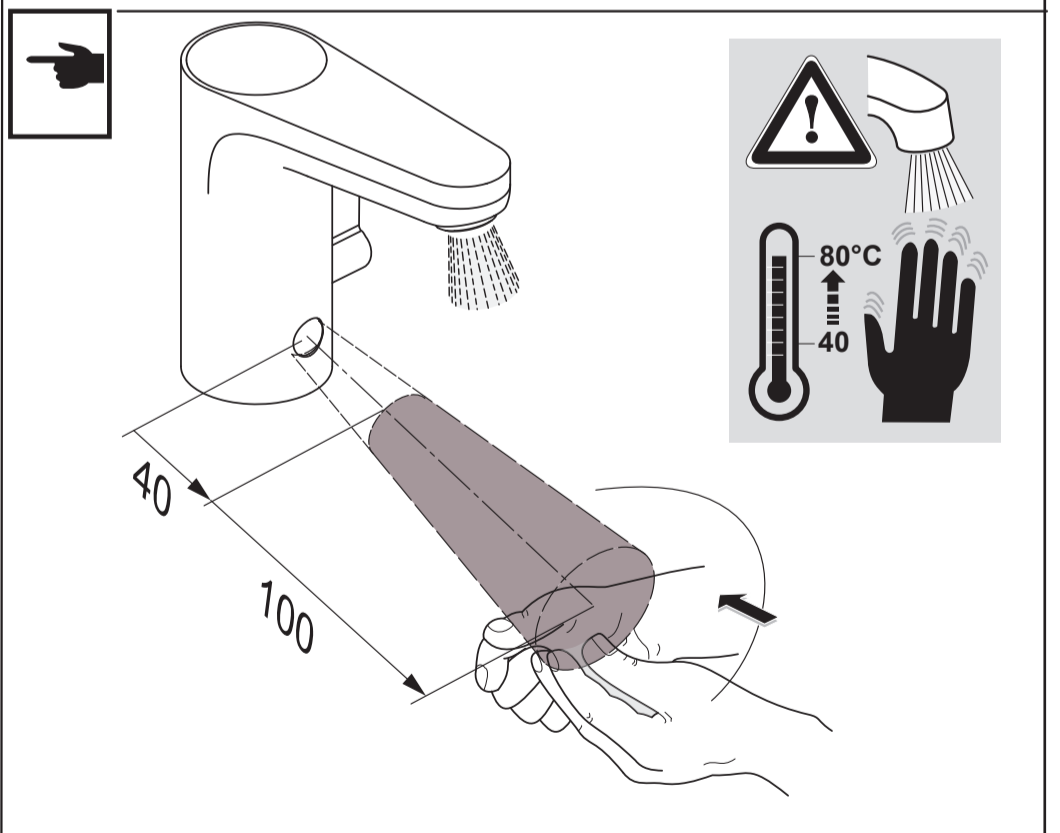

CERAPLUS

A 6145 .. A 6146 ..

1124 / A 868 918 R1
 Made in Germany

Model No.
 (B120A-065092-I)

Ideal Standard International NV
 Corporate Village – Gent Building
 Da Vincilaan 2
 1935 Zaventem
 Belgium
<https://www.idealstandard.com>