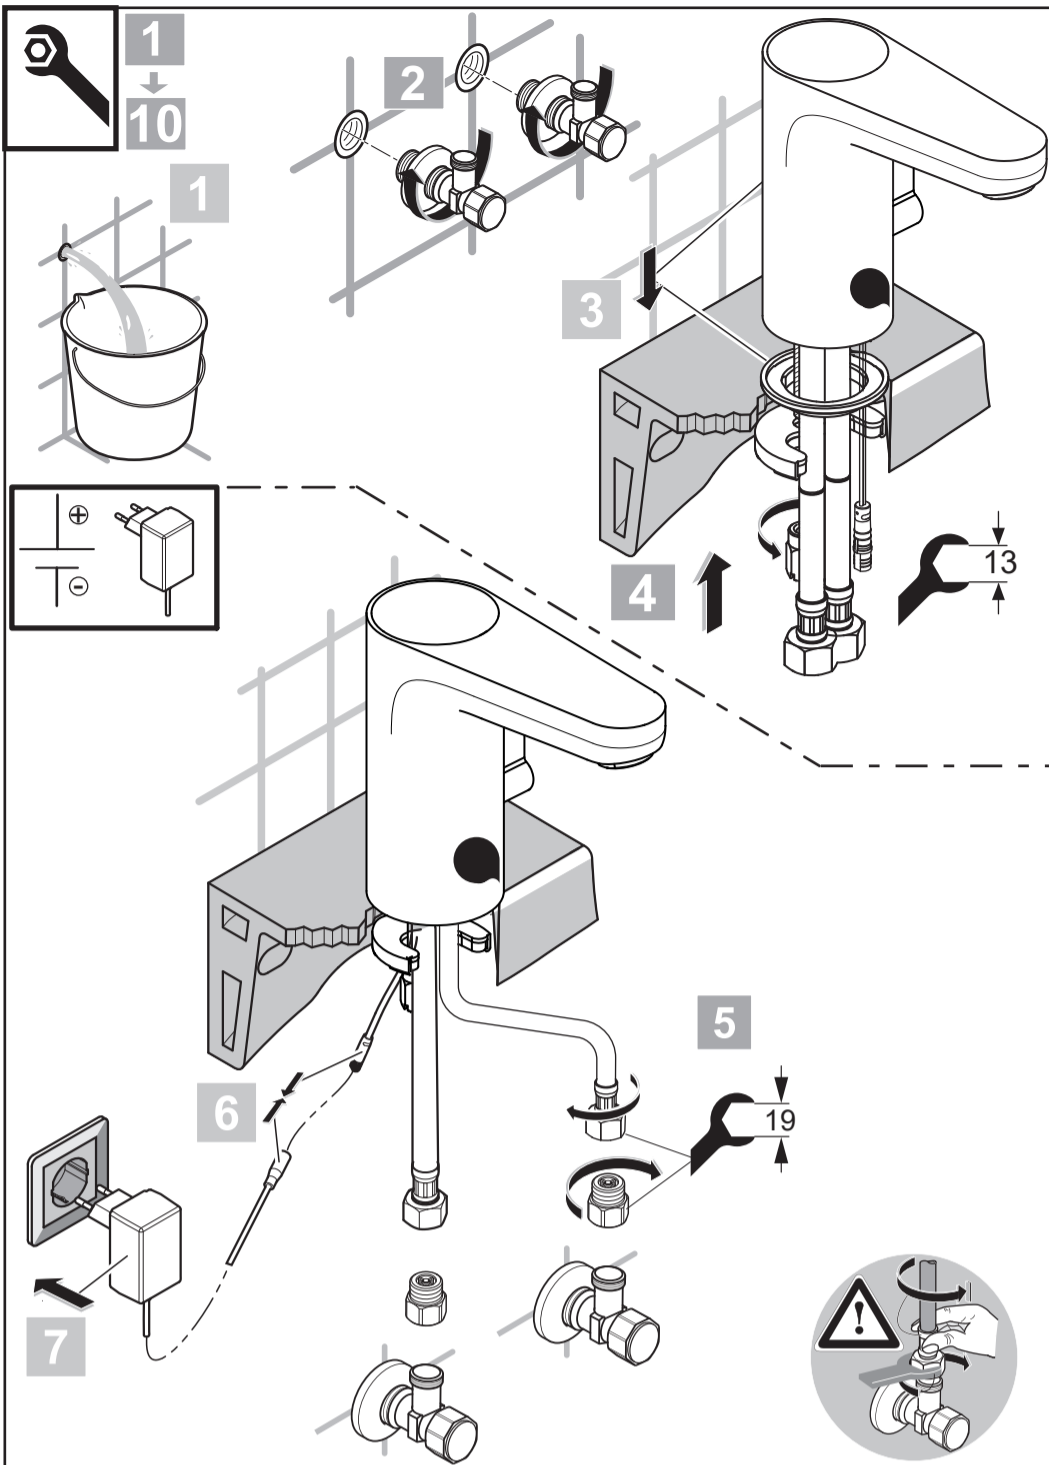

CERAPLUS

A 6145 .. A 6146 ..

1124 / A 868 918 R1
 Made in Germany

Model No.
 (B120A-065092-I)

Ideal Standard International NV
 Corporate Village – Gent Building
 Da Vincilaan 2
 1935 Zaventem
 Belgium
<https://www.idealstandard.com>