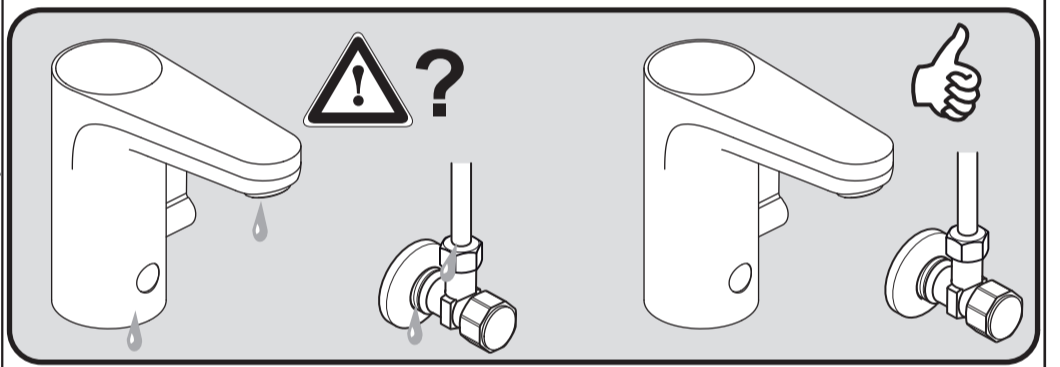

CERAPLUS

A 6145 .. A 6146 ..

1124 / A 868 918 R1
 Made in Germany

Model No.
 (B120A-065092-I)

Ideal Standard International NV
 Corporate Village – Gent Building
 Da Vincilaan 2
 1935 Zaventem
 Belgium
<https://www.idealstandard.com>