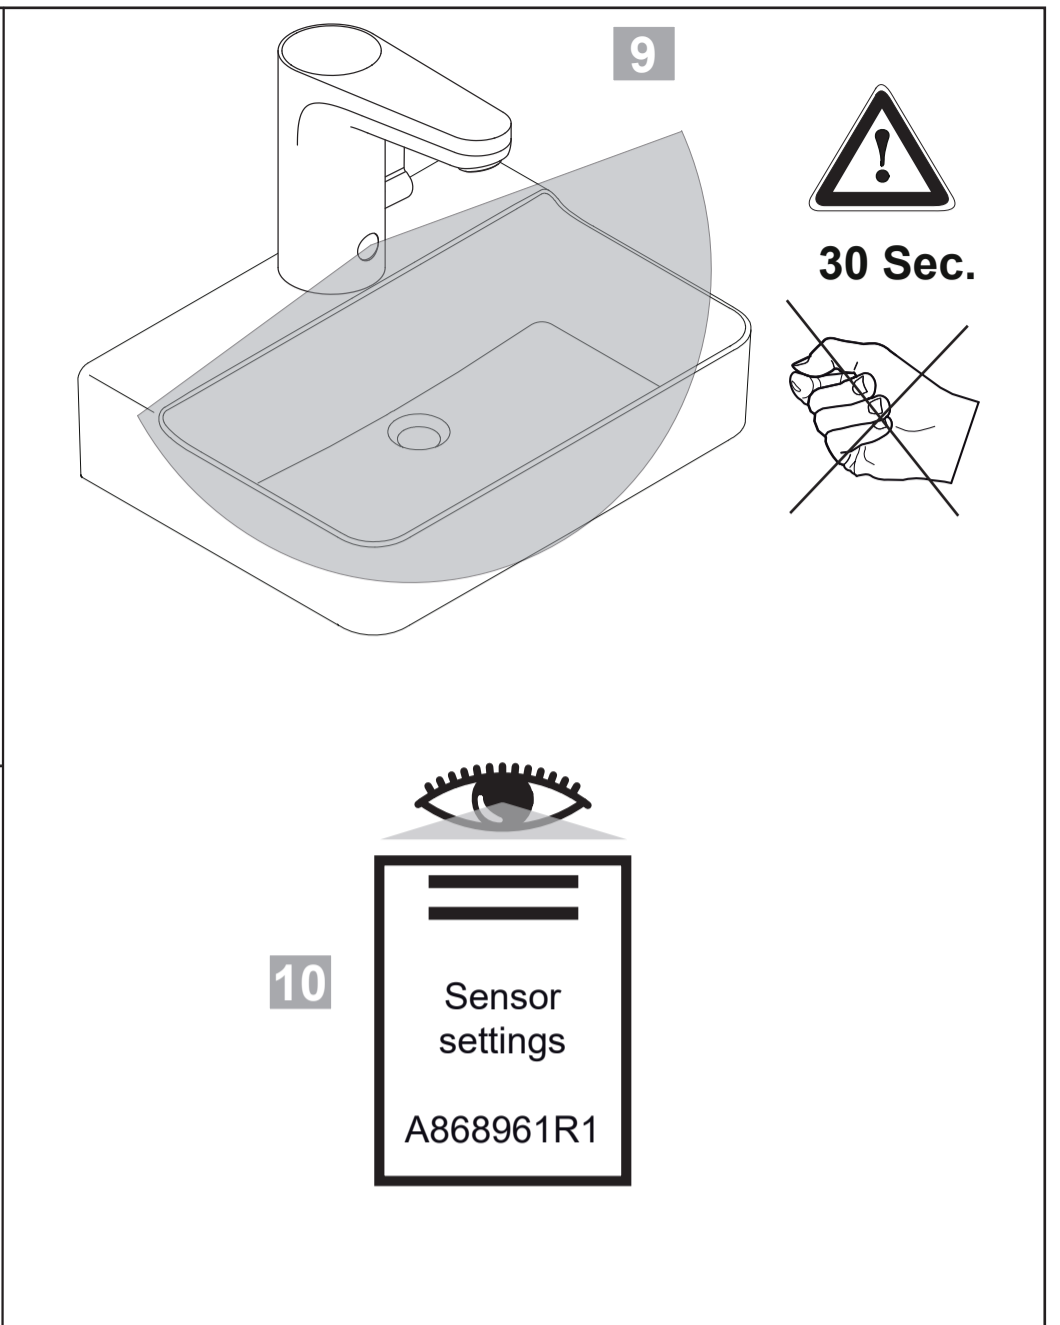

CERAPLUS

A 6145 .. A 6146 ..

1124 / A 868 918 R1
 Made in Germany

Model No.
 (B120A-065092-I)

Ideal Standard International NV
 Corporate Village – Gent Building
 Da Vincilaan 2
 1935 Zaventem
 Belgium
<https://www.idealstandard.com>