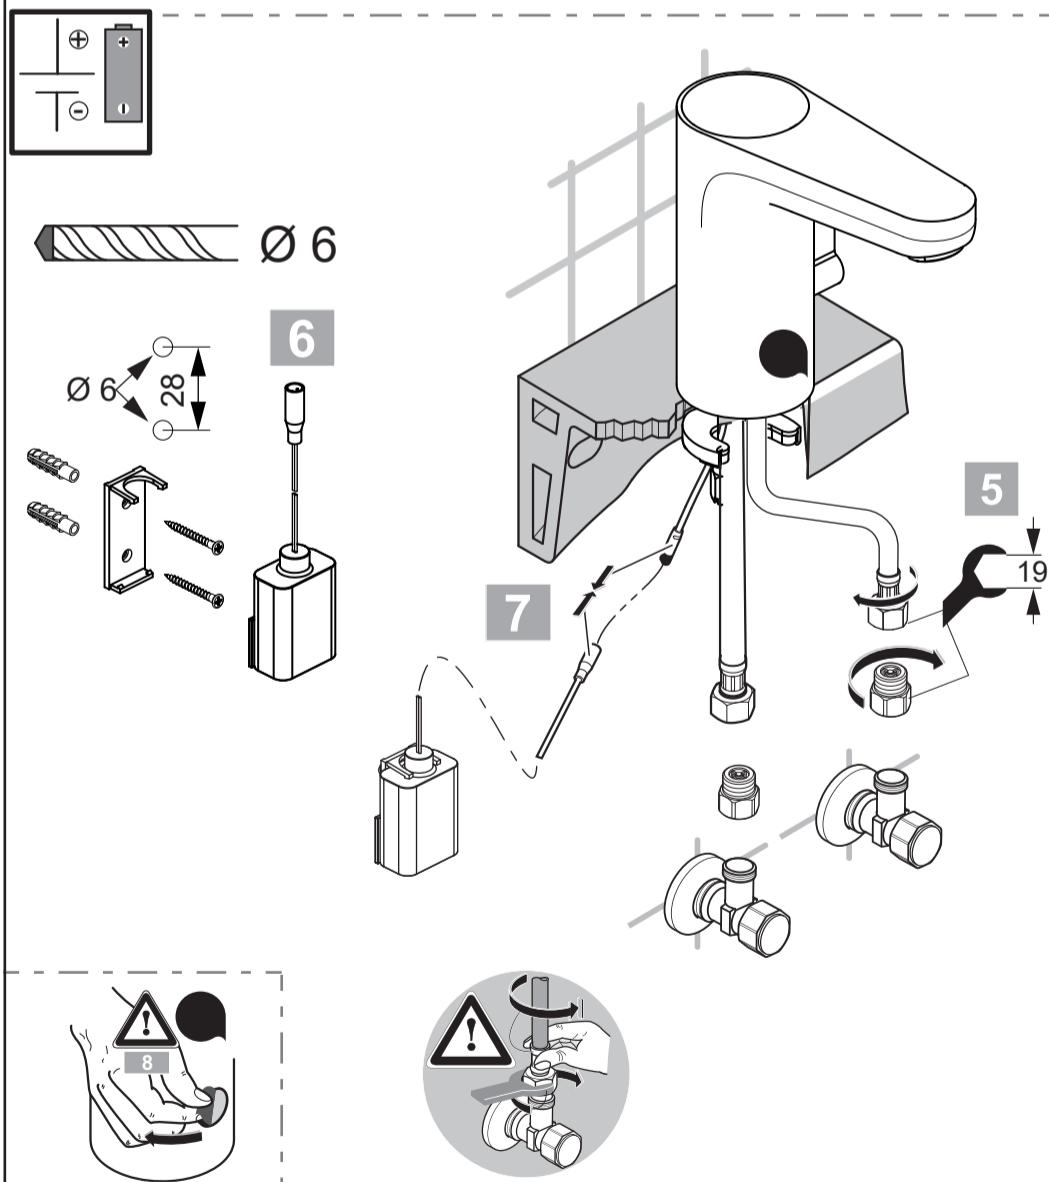

CERAPLUS

A 6145 .. A 6146 ..

1124 / A 868 918 R1
 Made in Germany

Model No.
 (B120A-065092-I)

Ideal Standard International NV
 Corporate Village – Gent Building
 Da Vincilaan 2
 1935 Zaventem
 Belgium
<https://www.idealstandard.com>