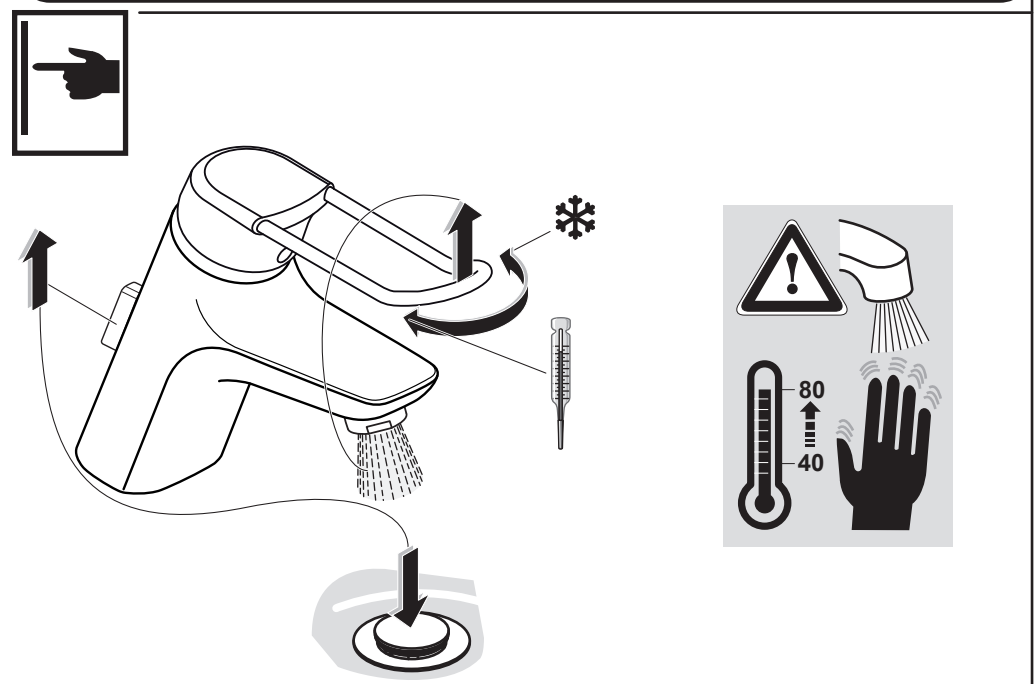

P	bar		MAX. 10		5		Q	(3 bar)
	T	°C		MAX. 80		65			I/min
						55			4.7

			0	1	2	3	4	5
P			°C	°C	°C	°C	°C	°C
50°C	15°C		50	49	44	40	35	33
65°C	15°C		65	63	57	50	44	40
85°C	15°C		85	83	74	64	56	50