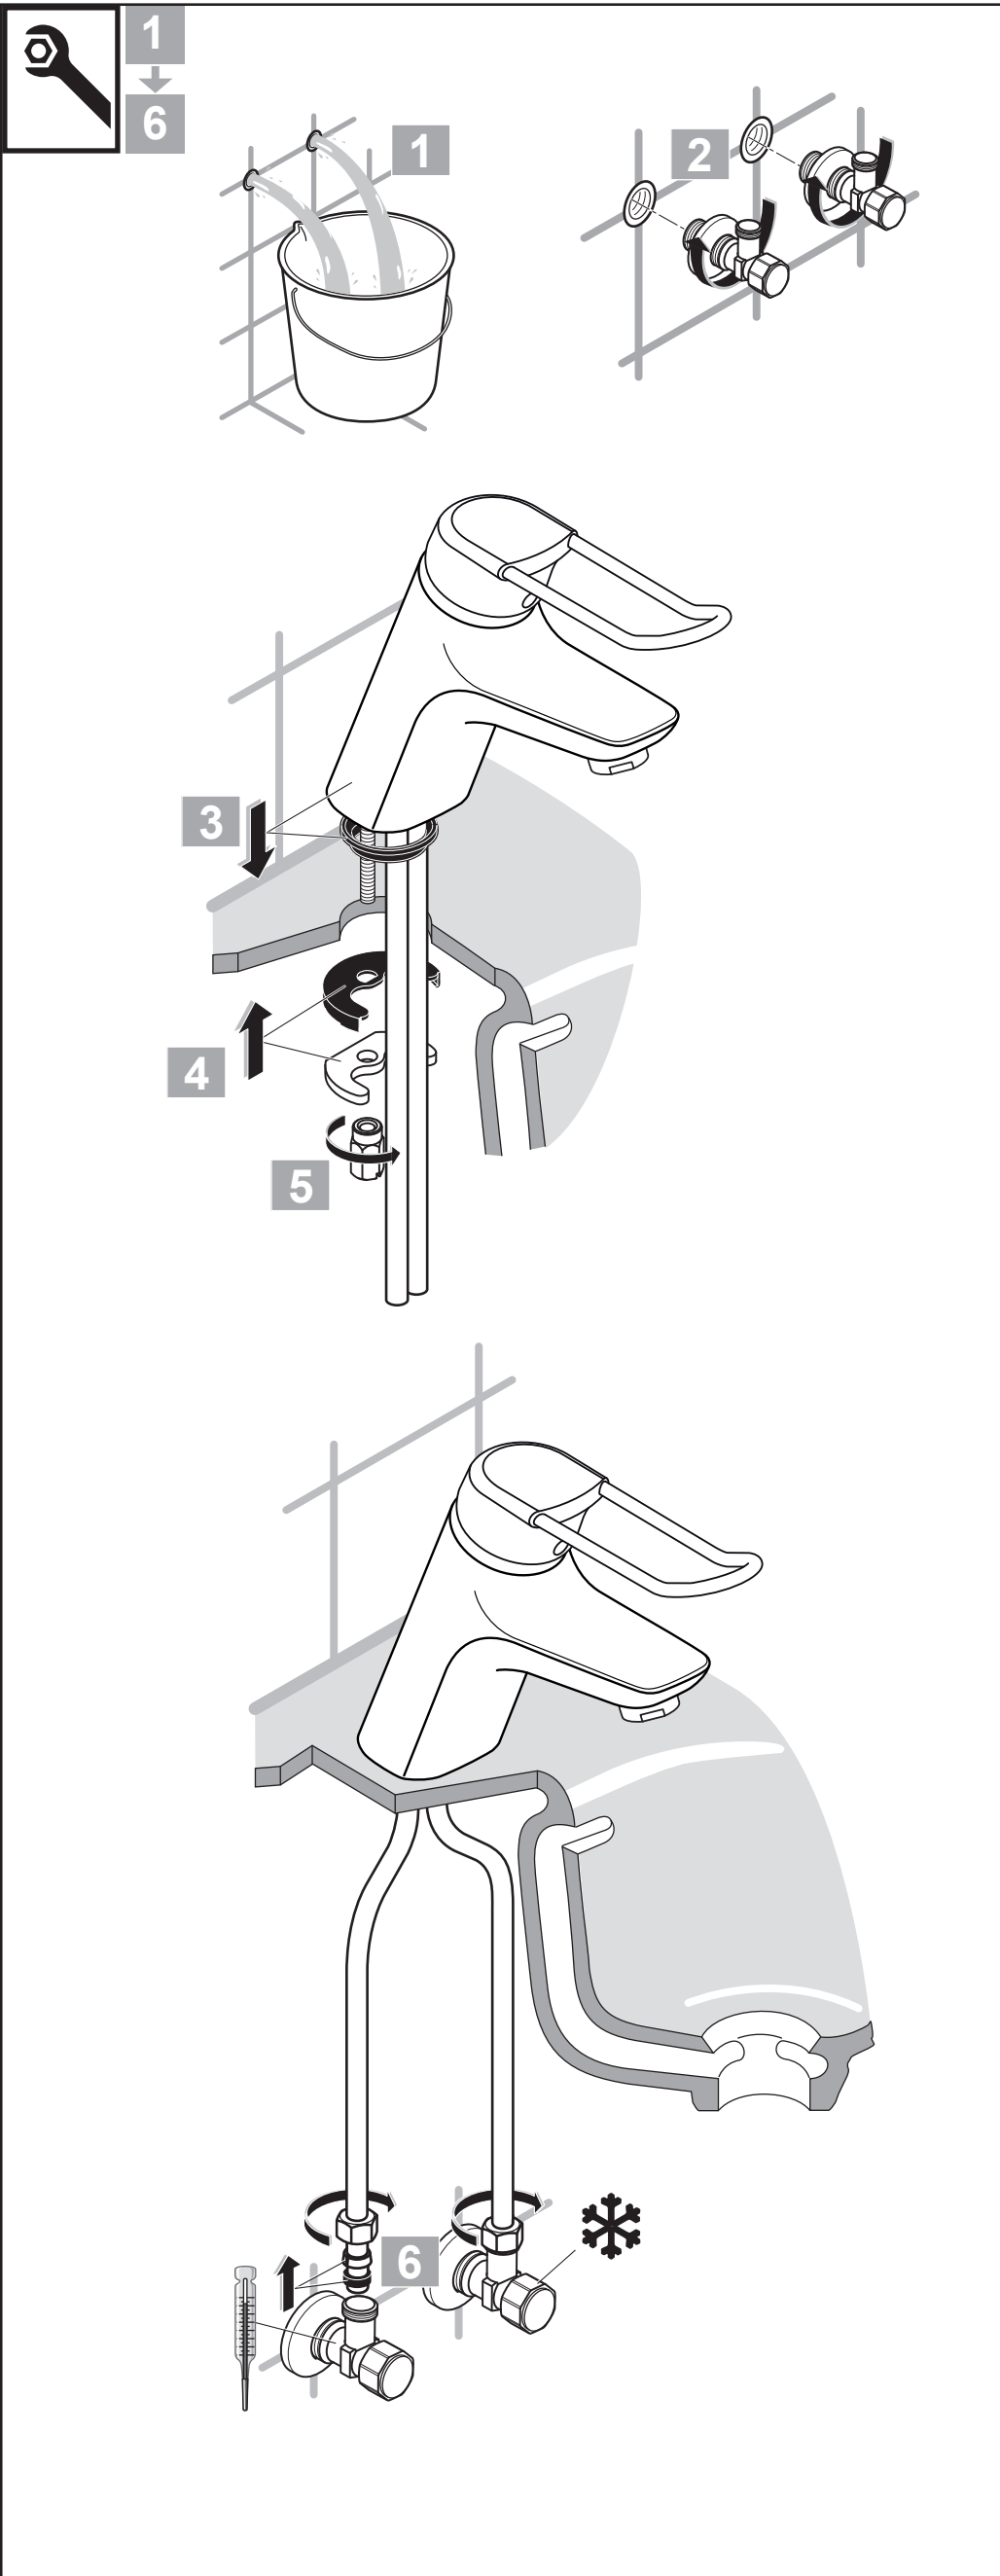

P	bar		MAX. 10		5		Q	(3 bar)
	T	°C		MAX. 80		65			I/min
						55			4.7

			0	1	2	3	4	5
P			°C	°C	°C	°C	°C	°C
50°C	15°C		50	49	44	40	35	33
65°C	15°C		65	63	57	50	44	40
85°C	15°C		85	83	74	64	56	50