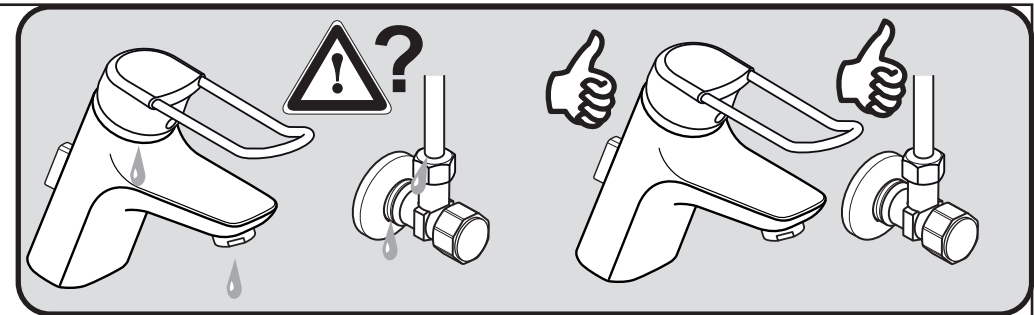

P	bar		MAX. 10		5		Q	(3 bar)
	T	°C		MAX. 80		65			I/min
						55			4.7

			0	1	2	3	4	5
P			°C	°C	°C	°C	°C	°C
50°C	15°C		50	49	44	40	35	33
65°C	15°C		65	63	57	50	44	40
85°C	15°C		85	83	74	64	56	50