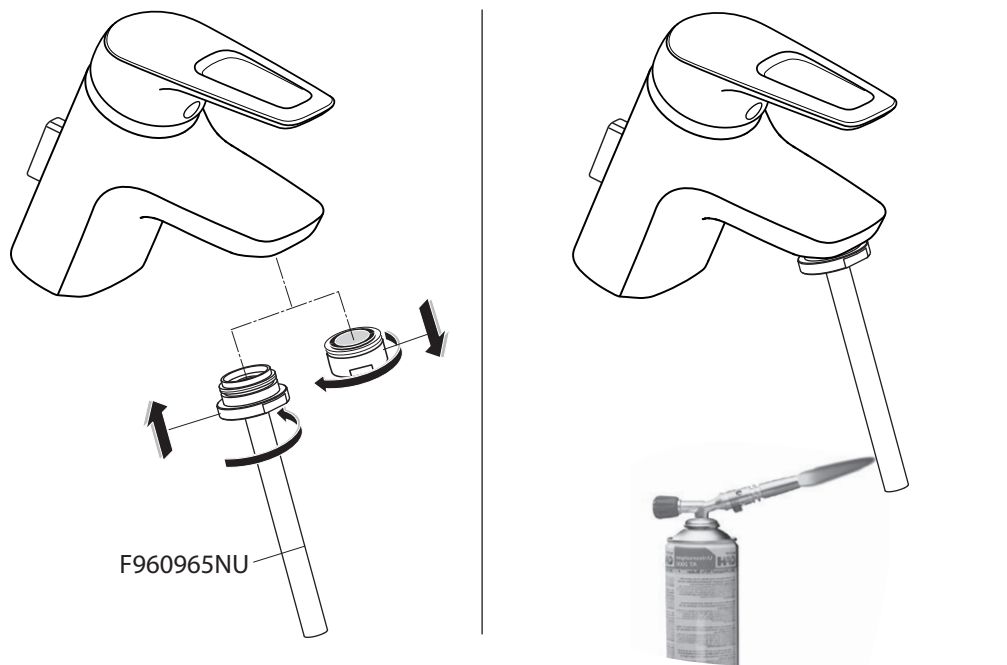

Pos.	Part No.
1	B 961 003 AA
2	B 960 862 AA
3	A 861 181 NU
4	A 861 156 NU
5	B 960 859 AA

Ideal Standard

**CERAMIX BLUE**  
 A 5825 ..

1220 / A 868 791  
 Made in Germany

Ideal Standard International NV  
 Corporate Village - Gent Building  
 Da Vincilaan 2  
 1935 Zaventem  
 Belgium