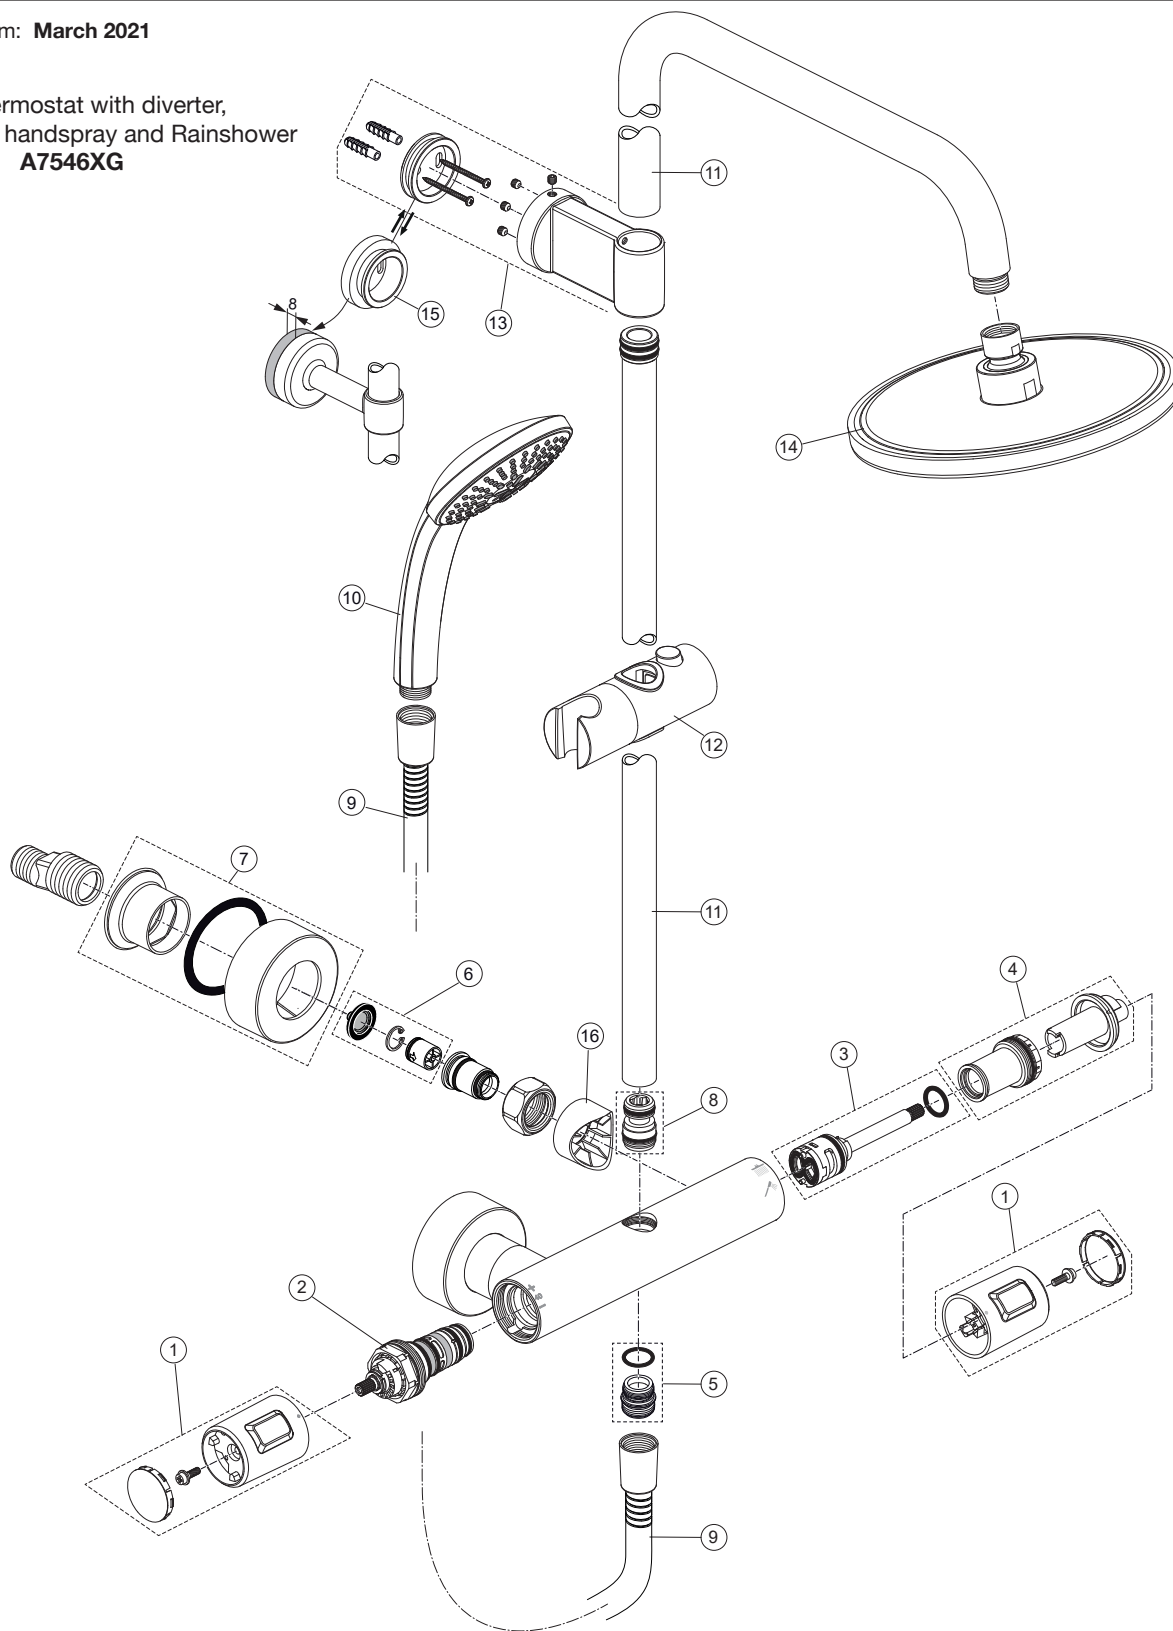

Ceratherm T25 A7546XG

Ideal Standard

Produced from: **March 2021**

Shower Thermostat with diverter,
shower bar, handspray and Rainshower
Matt black **A7546XG**

Pos.	Description	Part-Number	Qty.	Pos.	Description	Part-Number	Qty.
1	Handle cpl.	A 861 370 XG	1 Set	11	Telescope Shower bar	A 861 538 XG	1 pcs
2	Thermostatic Cartridge cpl.	A 861 371 NU	1 pcs	12	Slider & holder f. handshr.	B 960 976 XG	1 Set
3	Stop valve with diverter	A 861 375 NU	1 Set	13	Wall fixation complete	A 861 539 XG	1Set
4	Thread ring + stopring cpl.	A 861 376 NU	1 Set	14	Headshower Ø200	A 861 378 XG	1 pcs
5	Nipple G1/2 outside cpl.	A 861 374 NU	1 Set	15	Fixing plate extension 8mm	A 861 508 XG	1 pcs
6	Non-return valve	A 861 372 NU	1 Set	16	Escutcheon Ø37	A 861 815 XG	2 pcs
7	Escutcheon	B 961 016 XG	2 Set				
8	Connection nipple cpl.	A 861 542 XG	1 Set				
9	Shower hose 1750 mm	A 4109 XG	1 pcs				
10	Handspray 1Func. Ø100	B 9402 XG	1 pcs				