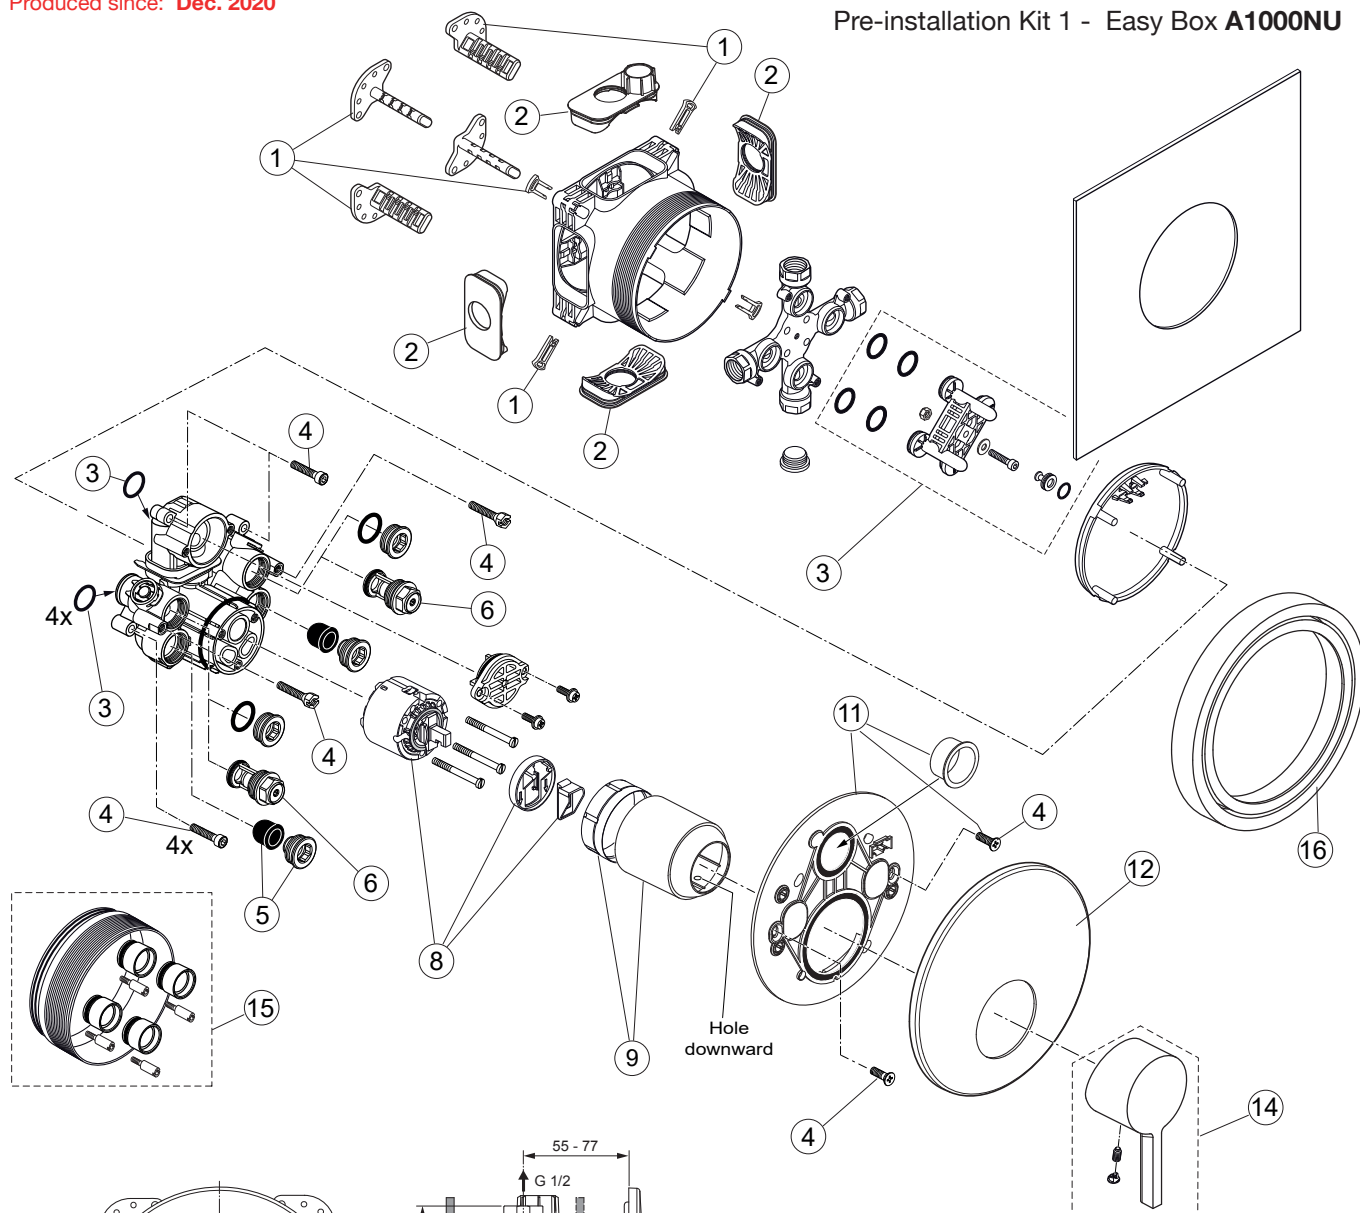

Joy

A7382..

Ideal Standard

Produced since: Dec. 2020

Pre-installation Kit 1 - Easy Box A1000NU

Body and Designparts Kit 2 - A7382AA

Replace XX with the appropriate finish code

Chrome = AA Silver Storm = GN Gold = A2 Magnetic Grey = A5 Brushed Bronze = J6

Example spare part order:

A 861 441 AA in Chrome

Pos.	Description	Part-Number	Qty.	Pos.	Description	Part-Number	Qty.
1	Install. depth adjust.	A 963 131 NU	1 Set	14	Lever cpl.	A 861 448 XX	1 Set
2	Side sealing	A 963 132 NU	1 Set	15	Extension kit 20mm	A 960 704 NU	1 Set
3	Flushing device cpl.	A 963 146 NU	1 Set		Extension kit 40mm	A 962 476 NU	1 Set
4	Screw set complete	A 960 890 NU*	1 Set	16	Distanzframe 20mm	A 6677 XX	1 Set
5	Low noise insert	A 960 891 NU	1 pcs				
6	Stop valve	A 960 706 NU	2 pcs				
8	Cartridge with ECO-kit	A 960 500 NU	1 Set				
9	Cover cap	A 861 441 XX	1 pcs				
11	Escutcheon holder cpl.	A 860 897 NU	1 Set				
12	Escutcheon w Logo	A 861 447 XX	1 pcs				

*Universal set (not all parts needed)

Produced since: Nov. 2019 - Dec. 2020

Pre-installation Kit 1 - Easy Box A1000NU

Body and Designparts Kit 2 - A7382AA

Replace XX with the appropriate finish code

Chrome = AA Silver Storm = GN Gold = A2 Magnetic Grey = A5

Example spare part order:

A 861 441 AA in Chrome

Pos.	Description	Part-Number	Qty.	Pos.	Description	Part-Number	Qty.
1	Install. depth adjust.	A 963 131 NU	1 Set	13	Escutcheon w Logo	A 861 447 XX	1 pcs
2	Side sealing	A 963 132 NU	1 Set	15	Lever cpl.	A 861 448 XX	1 Set
3	O-ring Ø 17 x 2,5	A 963 143 NU	1 Set	16	Extension kit 20mm	A 960 704 NU	1 Set
4	Flushing device cpl.	A 963 146 NU	1 Set		Extension kit 40mm	A 962 476 NU	1 Set
5	Screw set complete	A 960 890 NU*	1 Set	17	Distanzframe 20mm	A 6677 XX	1 Set
6	Low noise insert	A 960 891 NU	1 pcs				
7	Stop valve	A 960 706 NU	2 pcs				
9	Cartridge with ECO-kit	A 960 500 NU	1 Set				
10	Cover cap	A 861 441 XX	1 pcs				
12	Escutcheon holder cpl.	A 860 897 NU	1 Set				