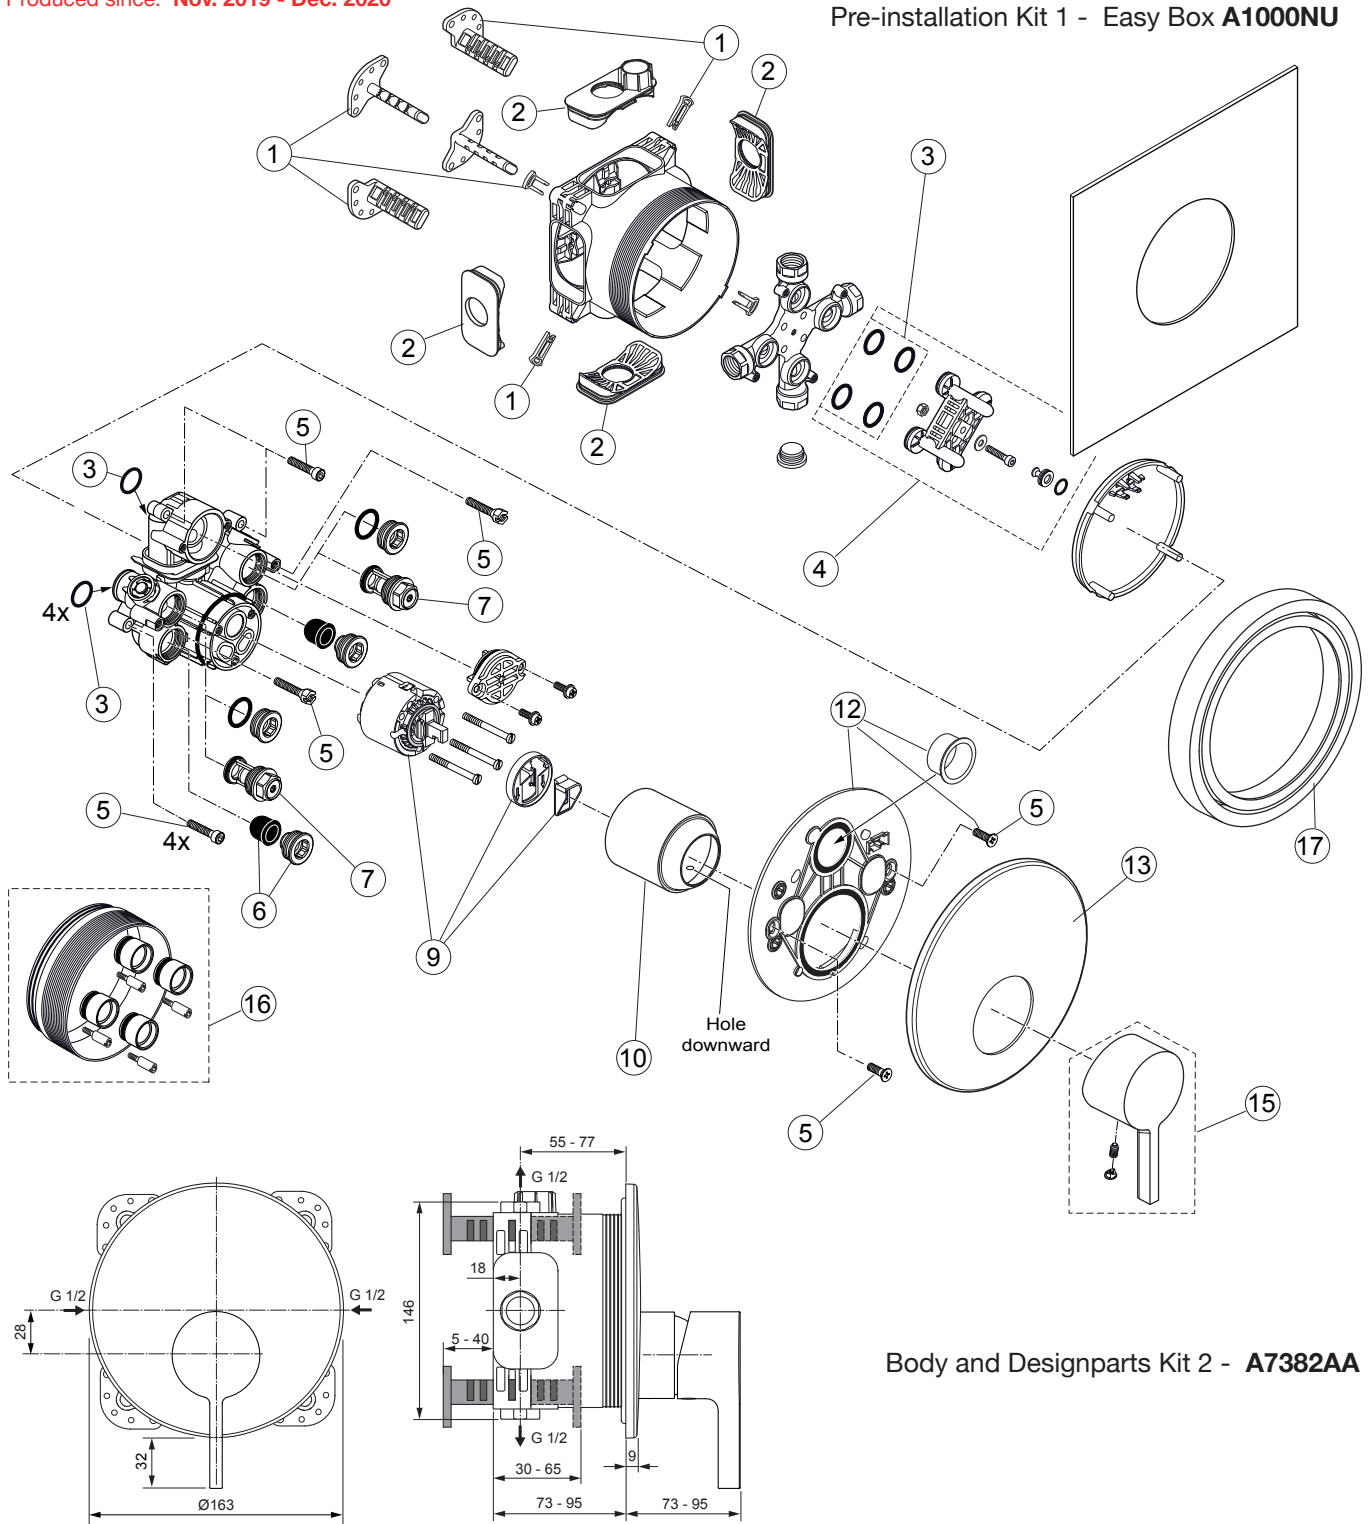

Produced since: Nov. 2019 - Dec. 2020

Pre-installation Kit 1 - Easy Box A1000NU

Body and Designparts Kit 2 - A7382AA

Replace XX with the appropriate finish code

Chrome = AA Silver Storm = GN Gold = A2 Magnetic Grey = A5

Example spare part order:

A 861 441 AA in Chrome

Pos.	Description	Part-Number	Qty.	Pos.	Description	Part-Number	Qty.
1	Install. depth adjust.	A 963 131 NU	1 Set	13	Escutcheon w Logo	A 861 447 XX	1 pcs
2	Side sealing	A 963 132 NU	1 Set	15	Lever cpl.	A 861 448 XX	1 Set
3	O-ring Ø 17 x 2,5	A 963 143 NU	1 Set	16	Extension kit 20mm	A 960 704 NU	1 Set
4	Flushing device cpl.	A 963 146 NU	1 Set		Extension kit 40mm	A 962 476 NU	1 Set
5	Screw set complete	A 960 890 NU*	1 Set	17	Distanzframe 20mm	A 6677 XX	1 Set
6	Low noise insert	A 960 891 NU	1 pcs				
7	Stop valve	A 960 706 NU	2 pcs				
9	Cartridge with ECO-kit	A 960 500 NU	1 Set				
10	Cover cap	A 861 441 XX	1 pcs				
12	Escutcheon holder cpl.	A 860 897 NU	1 Set				

*Universal set (not all parts needed)