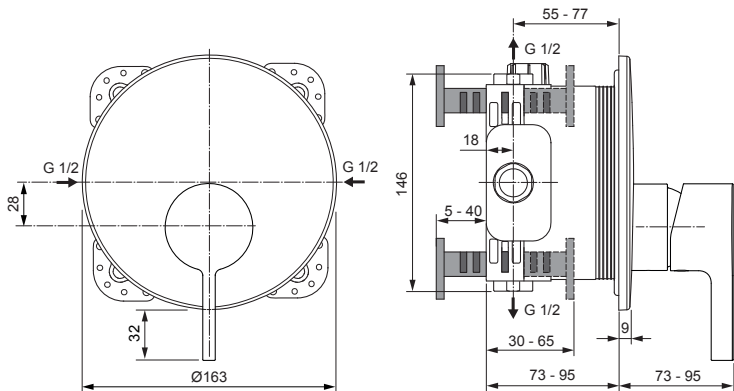

Joy

A7382..

Ideal Standard

Produced since: Dec. 2020

Pre-installation Kit 1 - Easy Box A1000NU

Body and Designparts Kit 2 - A7382AA

Replace XX with the appropriate finish code

Chrome = AA Silver Storm = GN Gold = A2 Magnetic Grey = A5 Brushed Bronze = J6

Example spare part order:

A 861 441 AA in Chrome

Pos.	Description	Part-Number	Qty.	Pos.	Description	Part-Number	Qty.
1	Install. depth adjust.	A 963 131 NU	1 Set	14	Lever cpl.	A 861 448 XX	1 Set
2	Side sealing	A 963 132 NU	1 Set	15	Extension kit 20mm	A 960 704 NU	1 Set
3	Flushing device cpl.	A 963 146 NU	1 Set		Extension kit 40mm	A 962 476 NU	1 Set
4	Screw set complete	A 960 890 NU*	1 Set	16	Distanzframe 20mm	A 6677 XX	1 Set
5	Low noise insert	A 960 891 NU	1 pcs				
6	Stop valve	A 960 706 NU	2 pcs				
8	Cartridge with ECO-kit	A 960 500 NU	1 Set				
9	Cover cap	A 861 441 XX	1 pcs				
11	Escutcheon holder cpl.	A 860 897 NU	1 Set				
12	Escutcheon w Logo	A 861 447 XX	1 pcs				

*Universal set (not all parts needed)