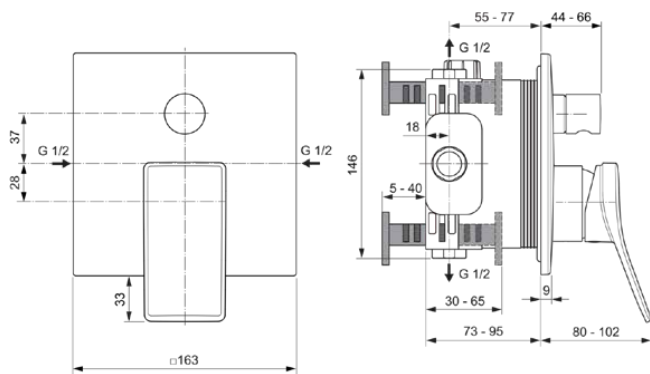

CONCA

A7375GN

CONCA | Badearmatur UP Bausatz 2 163x80x196 mm in silver storm, Kit 1 required (A1000), 23.0 l/min (3 bar) | Click-Technologie, EPD, PVD Technologie

Bild & Zeichnung

Allgemeine Informationen

Produktkategorie:	Badearmaturen
Produktart:	Badearmatur UP Bausatz 2
Marke:	Ideal Standard
Kollektion:	CONCA
Designer:	Palomba Serafini Associati
Farbe:	GN - Silver Storm
Oberflächenveredelung:	satin
Höhe (mm):	196
Breite (mm):	163
Ausladung (mm):	80 - 102
Befestigungsart:	Kit 1 benötigt
Empfohlenes Unterputz-Kit:	A1000
Nettogewicht (kg):	1.46
EAN Code:	3800861085140

Features

Click-Technologie

EPD

PVD Technologie

Downloads

- [EPD](#)
- [Declaration of Conformity](#)
- [Installation Guide](#)
- [Spare Parts List](#)

Produktstandards & Zertifikate

Normen: EN 817 | EN 200

Produktspezifikationen

Anzahl der Rosette(n):	1
Anzahl der Griffe:	1
Farbcode:	GN
Farbbeschreibung:	silver storm
Cool Body Technologie:	Nein
Absperrbare S-Anschlüsse:	Nein
DVGW-Eigensicher:	Ja
Einstellbar Spülzeit:	Nein
Griffposition:	Vorderseite
Material:	Metall
Material der Rosette(n):	Kunststoff
Materialspezifikation:	Messing
Maximaler Durchfluss bei 3 bar (l/min):	23.0