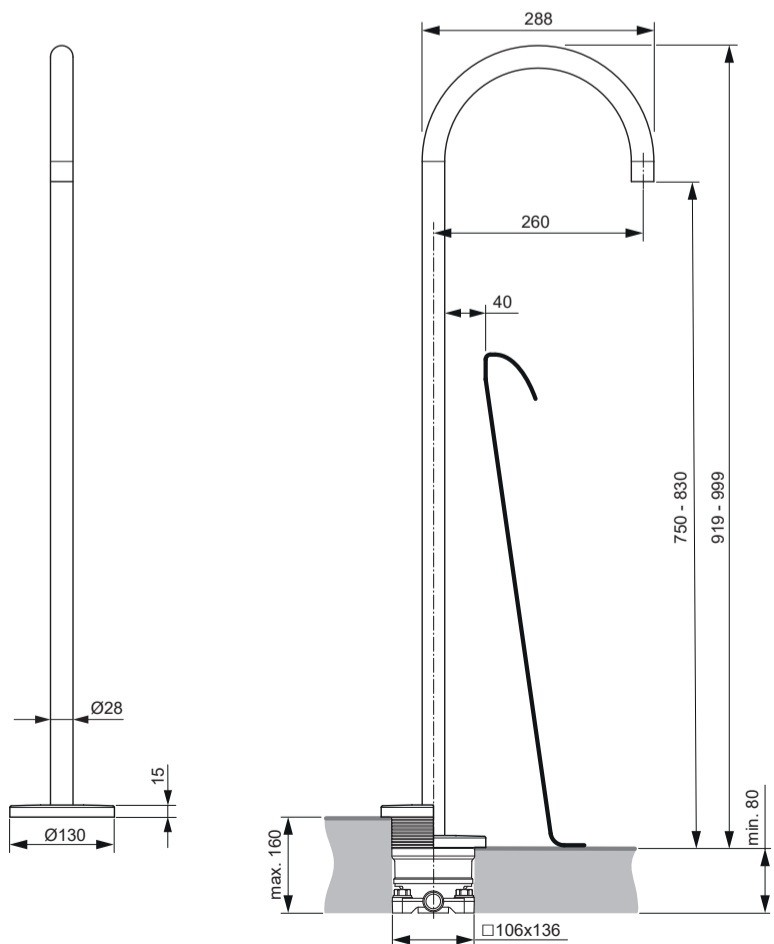

Pos.	Part No.
1	A 963 548 NU
2	N 960 006 NU
3	A 961 667 NU
4	A 960 395 NU
5	A 960 071 NU
6	A 960 242 NU
7	A 861 497 NU

Ideal Standard

Joy  
A 7387 ..

1024 / A 868 681

Ideal Standard International NV  
 Corporate Village – Gent Building  
 Da Vincilaan 2  
 1935 Zaventem  
 Belgium  
<https://www.idealstandard.com>