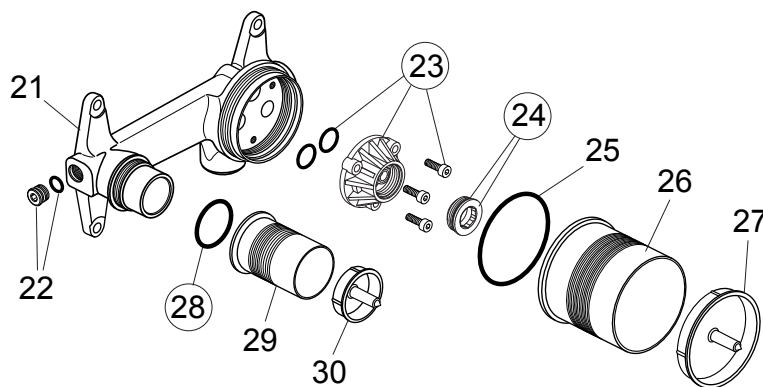

Pos.	Part No.
23	F 960 881 NU
24	A 963 548 NU
28	A 860 845 NU

Ideal Standard

A 5948 NU

1020 / A 868 792
 Made in Germany

Ideal Standard International NV
 Corporate Village - Gent Building
 Da Vincilaan 2
 1935 Zaventem
 Belgium

www.idealstandardinternational.com

1
↓
4

1.

35 min.
52 max.

2.

G1/2

G1/2

4.

3.

P bar

MAX. 10

Q
(3 bar)

T °C

l/min
25

max. 8Nm