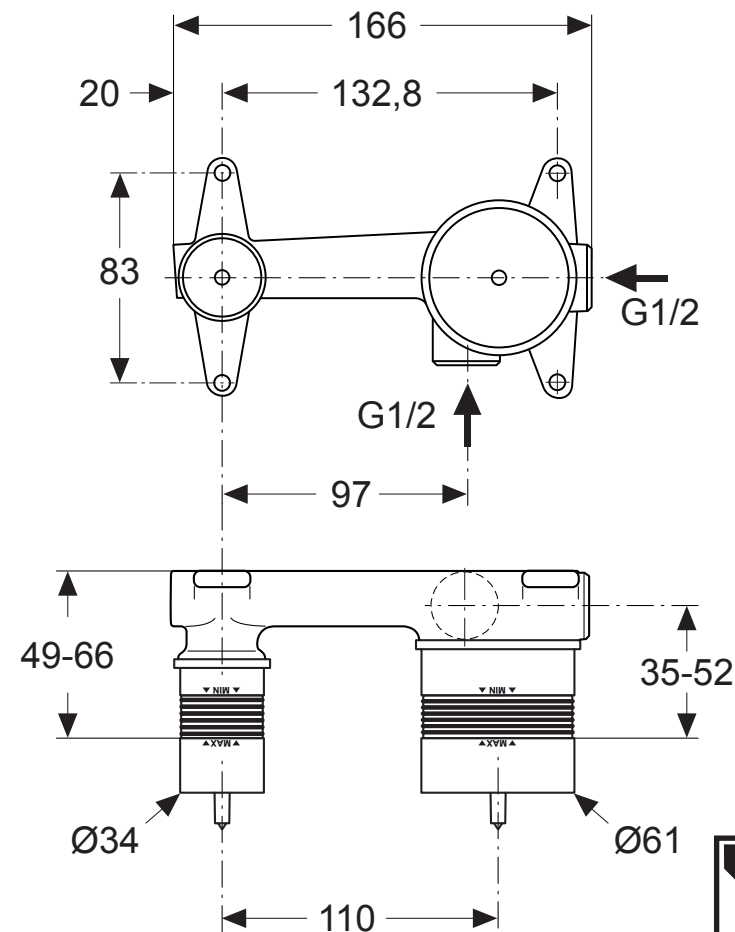

Pos.	Part No.
23	F 960 881 NU
24	A 963 548 NU
28	A 860 845 NU

Ideal Standard

A 5948 NU

1020 / A 868 792
 Made in Germany

Ideal Standard International NV
 Corporate Village - Gent Building
 Da Vincilaan 2
 1935 Zaventem
 Belgium

www.idealstandardinternational.com

1
↓
4

1.

35 min.
52 max.

2.

G1/2

G1/2

4.

3.

P bar

MAX. 10

Q
(3 bar)

T °C

l/min
25

max. 8Nm