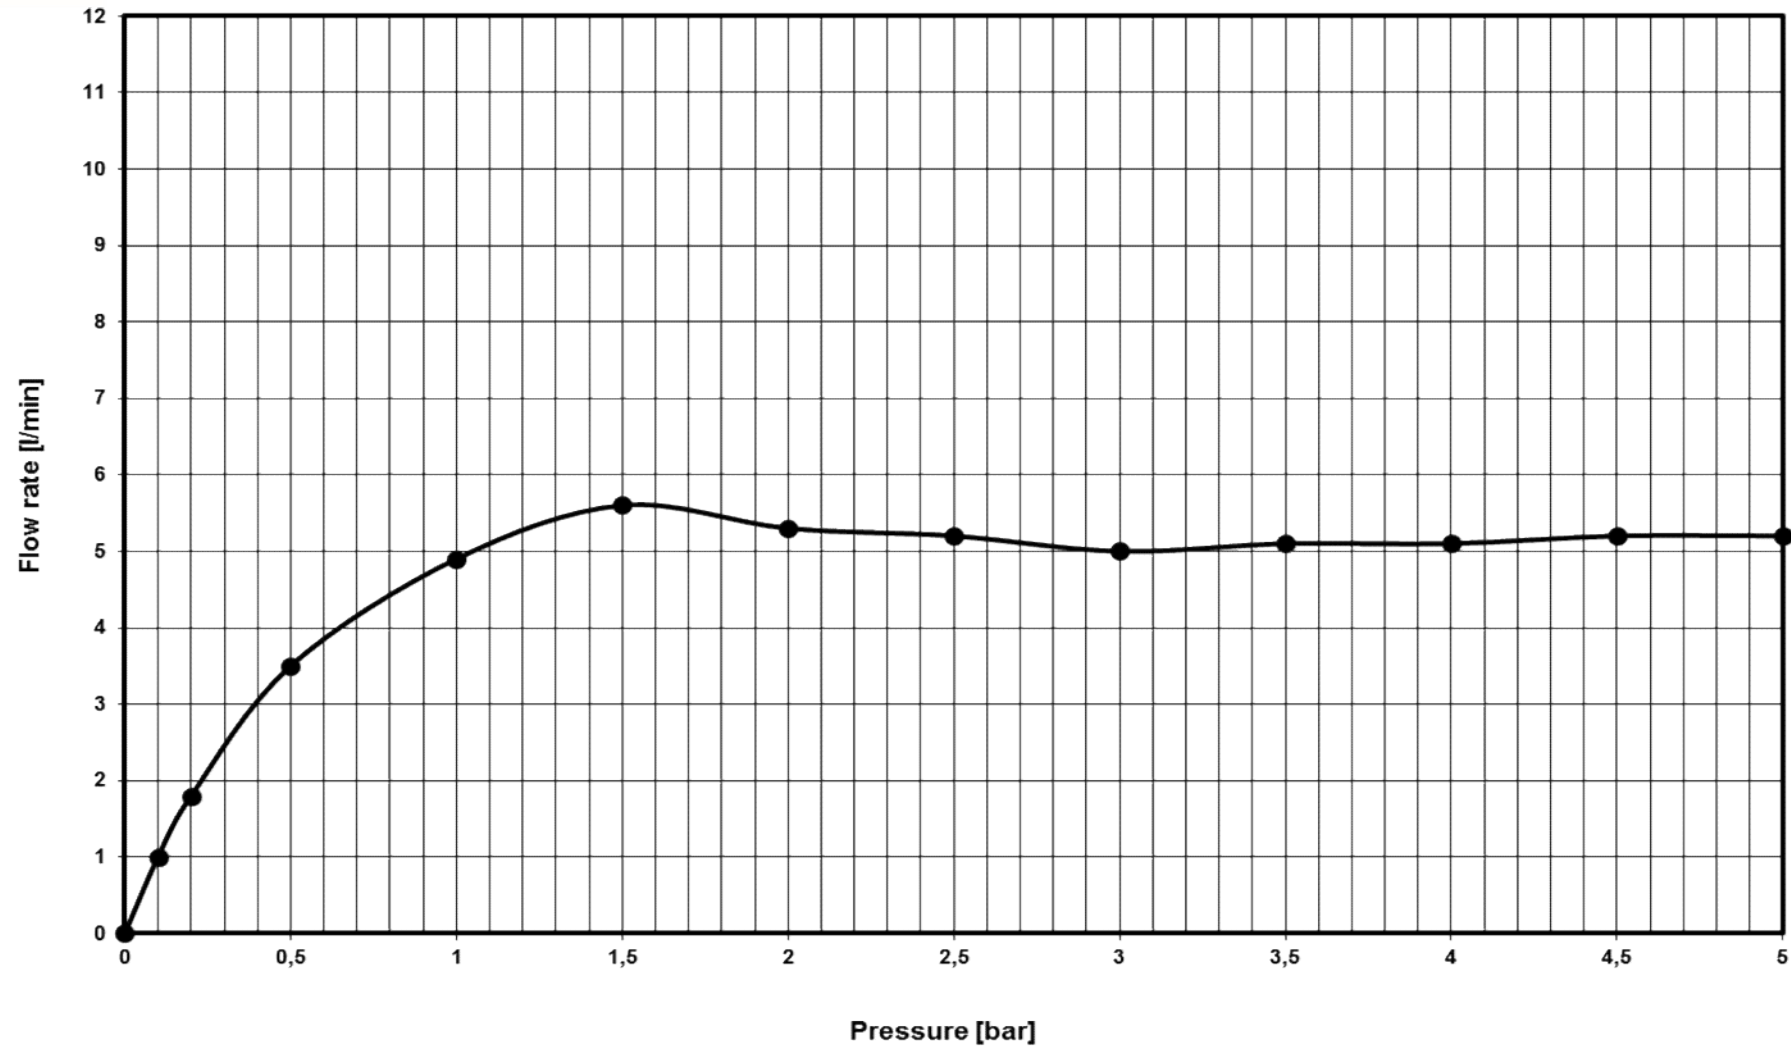

Ideal Standard

### BD211AA CERAPLAN BSN MXR H75 RMTD BLUE START 5L

—●— Mixed water - series