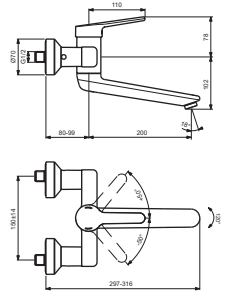

CERAPLUS

Ideal Standard

**BC114AA**

**BC115AA**

**BC116AA**

**BC110AA**

**BC111AA**

**BC112AA**

**BC113AA**

Pos.	Signify	Spare parts-Nr.	Quantity	Pos.	Signify	Spare parts-Nr.	Quantity
1	Lever, w/logo-set	B961435AA	1 Pcs.				
2	Cap decorative	B960473AA	1 Pcs.				
3	Cap M38x1.5	B961438AA	1 Pcs.				
4	Screw M4x1.5/M38x1.5	B961374NU	1 Pcs.				
5	Hot limit stop	A861181NU	1 Pcs.				
6	Cartridge Ø38mm	A861156NU*	1 Set				
7	Fixation kit	B960573NU	1 Set				
8	Sealing set	B960574NU	1 Set				
9	Fl.liner vandal proof M24x1	B960587AA	1 Pcs.				
10	Escutcheon-compl.	B960575AA	1 Set				
10a	Escutcheon-compl.	B960365AA	1 Set				