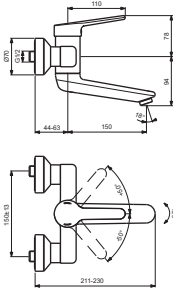

CERAPLUS

Ideal Standard

**BC114AA**

**BC115AA**

**BC116AA**

**BC110AA**

**BC111AA**

**BC112AA**

**BC113AA**

Pos.	Signify	Spare parts-Nr.	Quantity	Pos.	Signify	Spare parts-Nr.	Quantity
1	Lever, w/logo-set	B961435AA	1 Pcs.				
2	Cap decorative	B960473AA	1 Pcs.				
3	Cap M38x1.5	B961438AA	1 Pcs.				
4	Screw M4x1.5/M38x1.5	B961374NU	1 Pcs.				
5	Hot limit stop	A861181NU	1 Pcs.				
6	Cartridge Ø38mm	A861156NU*	1 Set				
7	Fixation kit	B960573NU	1 Set				
8	Sealing set	B960574NU	1 Set				
9	Fl.liner vandal proof M24x1	B960587AA	1 Pcs.				
10	Escutcheon-compl.	B960575AA	1 Set				
10a	Escutcheon-compl.	B960365AA	1 Set				