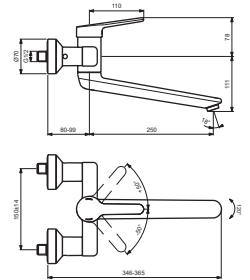

CERAPLUS

Ideal Standard

**BC114AA**

**BC115AA**

**BC116AA**

**BC110AA**

**BC111AA**

**BC112AA**

**BC113AA**

Pos.	Signify	Spare parts-Nr.	Quantity	Pos.	Signify	Spare parts-Nr.	Quantity
1	Lever, w/logo-set	B961435AA	1 Pcs.				
2	Cap decorative	B960473AA	1 Pcs.				
3	Cap M38x1.5	B961438AA	1 Pcs.				
4	Screw M4x1.5/M38x1.5	B961374NU	1 Pcs.				
5	Hot limit stop	A861181NU	1 Pcs.				
6	Cartridge Ø38mm	A861156NU*	1 Set				
7	Fixation kit	B960573NU	1 Set				
8	Sealing set	B960574NU	1 Set				
9	Fl.liner vandal proof M24x1	B960587AA	1 Pcs.				
10	Escutcheon-compl.	B960575AA	1 Set				
10a	Escutcheon-compl.	B960365AA	1 Set				