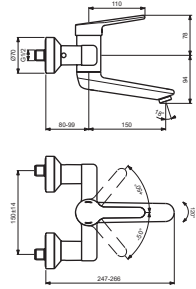

CERAPLUS

Ideal Standard

**BC114AA**

**BC115AA**

**BC116AA**

**BC110AA**

**BC111AA**

**BC112AA**

**BC113AA**

Pos.	Signify	Spare parts-Nr.	Quantity	Pos.	Signify	Spare parts-Nr.	Quantity
1	Lever, w/logo-set	B961435AA	1 Pcs.				
2	Cap decorative	B960473AA	1 Pcs.				
3	Cap M38x1.5	B961438AA	1 Pcs.				
4	Screw M4x1.5/M38x1.5	B961374NU	1 Pcs.				
5	Hot limit stop	A861181NU	1 Pcs.				
6	Cartridge Ø38mm	A861156NU*	1 Set				
7	Fixation kit	B960573NU	1 Set				
8	Sealing set	B960574NU	1 Set				
9	Fl.liner vandal proof M24x1	B960587AA	1 Pcs.				
10	Escutcheon-compl.	B960575AA	1 Set				
10a	Escutcheon-compl.	B960365AA	1 Set				