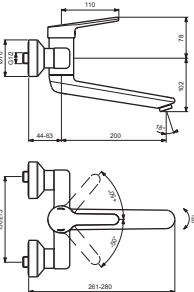

CERAPLUS

Ideal Standard

**BC114AA**

**BC115AA**

**BC116AA**

**BC110AA**

**BC111AA**

**BC112AA**

**BC113AA**

Pos.	Signify	Spare parts-Nr.	Quantity	Pos.	Signify	Spare parts-Nr.	Quantity
1	Lever, w/logo-set	B961435AA	1 Pcs.				
2	Cap decorative	B960473AA	1 Pcs.				
3	Cap M38x1.5	B961438AA	1 Pcs.				
4	Screw M4x1.5/M38x1.5	B961374NU	1 Pcs.				
5	Hot limit stop	A861181NU	1 Pcs.				
6	Cartridge Ø38mm	A861156NU*	1 Set				
7	Fixation kit	B960573NU	1 Set				
8	Sealing set	B960574NU	1 Set				
9	Fl.liner vandal proof M24x1	B960587AA	1 Pcs.				
10	Escutcheon-compl.	B960575AA	1 Set				
10a	Escutcheon-compl.	B960365AA	1 Set				