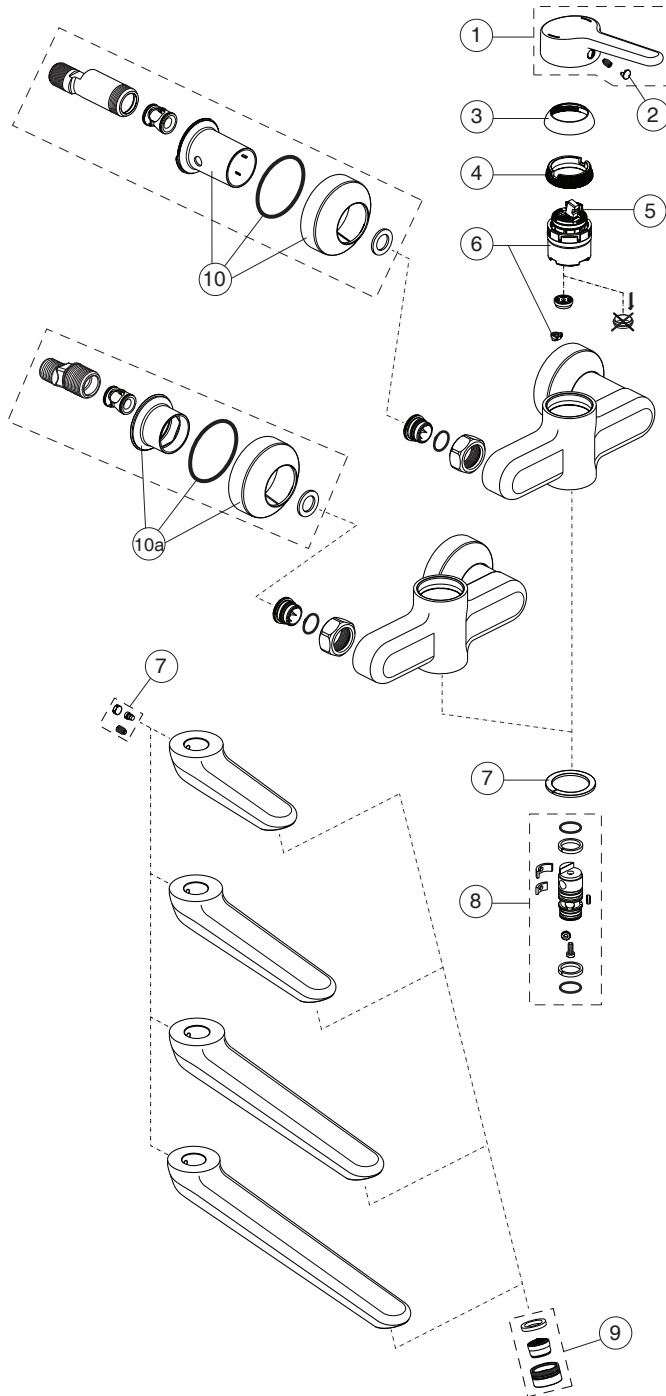

CERAPLUS

Ideal Standard

**BC114AA**

**BC115AA**

**BC116AA**

**BC110AA**

**BC111AA**

**BC112AA**

**BC113AA**

Pos.	Signify	Spare parts-Nr.	Quantity	Pos.	Signify	Spare parts-Nr.	Quantity
1	Lever, w/logo-set	B961435AA	1 Pcs.				
2	Cap decorative	B960473AA	1 Pcs.				
3	Cap M38x1.5	B961438AA	1 Pcs.				
4	Screw M4x1.5/M38x1.5	B961374NU	1 Pcs.				
5	Hot limit stop	A861181NU	1 Pcs.				
6	Cartridge Ø38mm	A861156NU*	1 Set				
7	Fixation kit	B960573NU	1 Set				
8	Sealing set	B960574NU	1 Set				
9	Fl.liner vandal proof M24x1	B960587AA	1 Pcs.				
10	Escutcheon-compl.	B960575AA	1 Set				
10a	Escutcheon-compl.	B960365AA	1 Set				

\*Universal set (not all parts needed)