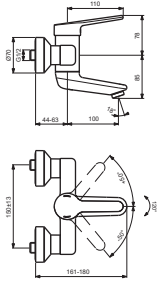

CERAPLUS

Ideal Standard

**BC114AA**

**BC115AA**

**BC116AA**

**BC110AA**

**BC111AA**

**BC112AA**

**BC113AA**

Pos.	Signify	Spare parts-Nr.	Quantity	Pos.	Signify	Spare parts-Nr.	Quantity
1	Lever, w/logo-set	B961435AA	1 Pcs.				
2	Cap decorative	B960473AA	1 Pcs.				
3	Cap M38x1.5	B961438AA	1 Pcs.				
4	Screw M4x1.5/M38x1.5	B961374NU	1 Pcs.				
5	Hot limit stop	A861181NU	1 Pcs.				
6	Cartridge Ø38mm	A861156NU*	1 Set				
7	Fixation kit	B960573NU	1 Set				
8	Sealing set	B960574NU	1 Set				
9	Fl.liner vandal proof M24x1	B960587AA	1 Pcs.				
10	Escutcheon-compl.	B960575AA	1 Set				
10a	Escutcheon-compl.	B960365AA	1 Set				