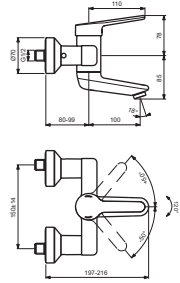

CERAPLUS

Ideal Standard

**BC114AA**

**BC115AA**

**BC116AA**

**BC110AA**

**BC111AA**

**BC112AA**

**BC113AA**

Pos.	Signify	Spare parts-Nr.	Quantity	Pos.	Signify	Spare parts-Nr.	Quantity
1	Lever, w/logo-set	B961435AA	1 Pcs.				
2	Cap decorative	B960473AA	1 Pcs.				
3	Cap M38x1.5	B961438AA	1 Pcs.				
4	Screw M4x1.5/M38x1.5	B961374NU	1 Pcs.				
5	Hot limit stop	A861181NU	1 Pcs.				
6	Cartridge Ø38mm	A861156NU*	1 Set				
7	Fixation kit	B960573NU	1 Set				
8	Sealing set	B960574NU	1 Set				
9	Fl.liner vandal proof M24x1	B960587AA	1 Pcs.				
10	Escutcheon-compl.	B960575AA	1 Set				
10a	Escutcheon-compl.	B960365AA	1 Set				