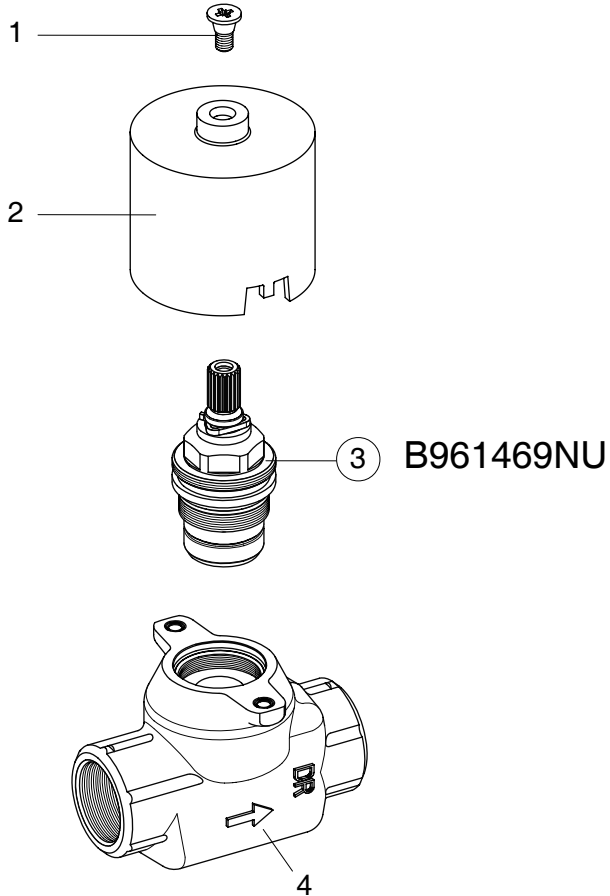

XX = AA, AD, ...

Ideal Standard

ALPHA

05.2023 / B665977

B C461 ..

Ideal Standard International NV
Corporate Village – Gent Building
Da Vincilaan 2
1935 Zaventem
Belgium

<http://www.idealstandardinternational.com>