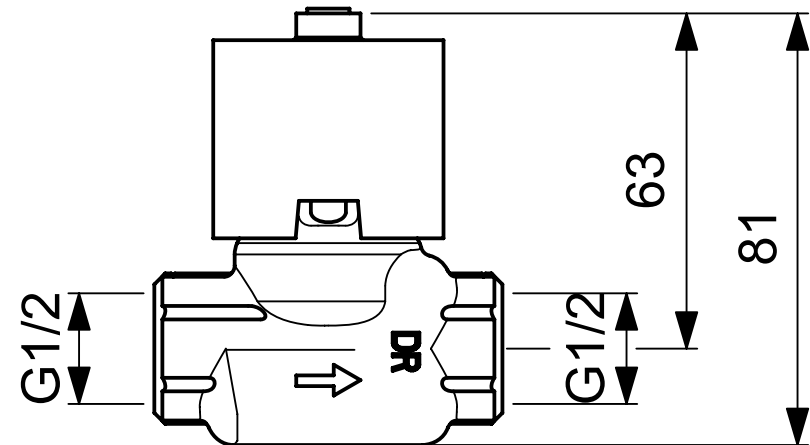

Ideal Standard

ALPHA

05.2023 / B665977

B C461 ..