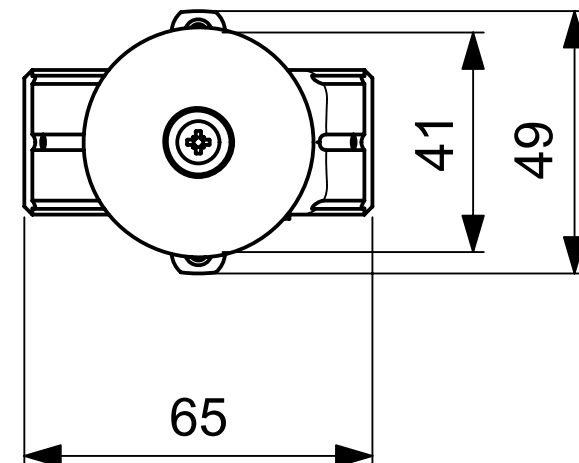

Ideal Standard

ALPHA

05.2023 / B665977

B C461 ..